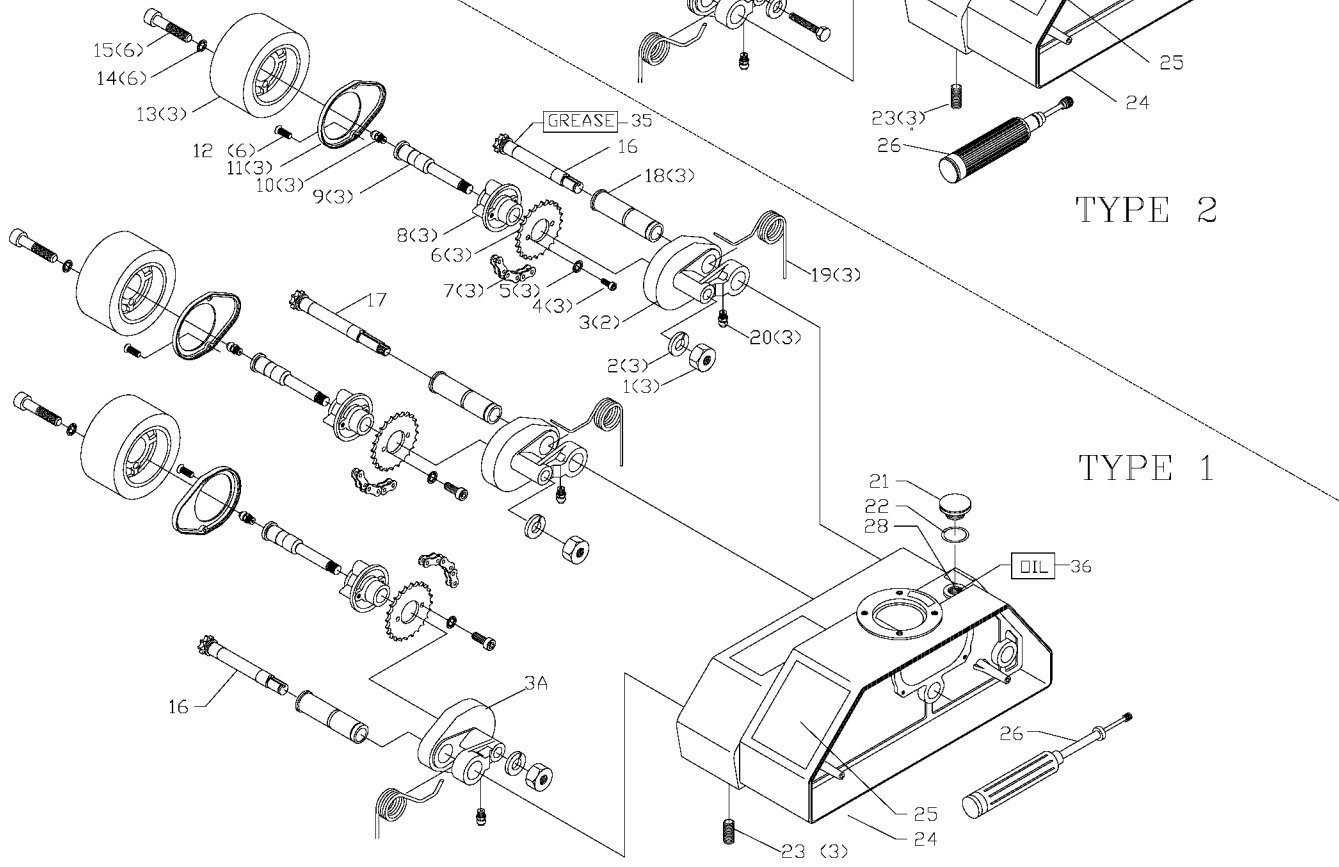

TYPE 2

TYPE 1

Parts List for 36-836 Type 1

Item Number	Part Number	Description	Qty Required
1	1340478	NUT	1
2	1246065	LOCKWASHER	1
3	1348070	SUPPORT RH	1
3	1348135	SUPPORT LH	1
4	1246004	CAP SCREW	1
5	904030201667	WASHER	1
6	1348072	SPROCKET 22 TOOTH	1
7	1348073	CHAIN 26 LINKS	1
8	1348074	HUB	1
9	1348076A	SHAFT	1
10	1347864	GREASE FITTING	1
11	1348077	COVER	1
12	1330398	SCREW	6
13	1340496	ROLLER	1
14	904030201750	LOCK WASHER	1
15	1243554	SCREW	1
16	1348075	SHAFT	1
17	1348078	SHAFT W/THREAD	1
18	1348071	BUSHING	1
19	1348069	SPRING	1
20	1347864	GREASE FITTING	1
21	1348063	OIL PLUG	1
22	1348064	SEAL	1
23	1243321	SCREW	3
24	1348067	CASE	1
25	1348068	WARNING LABEL	1
26	1347915	LUBE GUN	1

Parts List for 36-836 Type 1

Item Number	Part Number	Description	Qty Required
35	328771-02	GREASE	1
36	999010131210	OIL - 1PT	2
100	1348051	MOTOR ASSY 1PH	1
100	1348109	MOTOR 3 PHASE	1
101	1348052	FAN COVER 1 PH	1
101	1348133	FAN COVER	1
102	1348110	MOTOR PLATE	1
102	1348053	MOTOR PLATE	1
103	1348054	SWITCH ASSY	1
103	1348059	STRAIN RELIEF	1
103	1348054	SWITCH ASSY	1
103	1348111	POWER CORD	1
103	1348056	SWITCH PLATE	1
103	1348057	CAPACITOR 35UF	1
105	1348060	SWITCH BOX ASSY	1
106	1348061	SCREW	4
107	1246034	CAP SCREW	1
108	488813-00	LOCK WASHER	1
109	1348062	O-RING	1
110	1346203	SCREW	1
111	1348066	COVER	1
112	1348065	SEAL	1
113	1246181	RET RING	1
114	1347877	SPROCKET LONG	1
115	1246196	EXT RET RING	1
116	1347879	BUSHING	1
117	1348084	GEAR	1