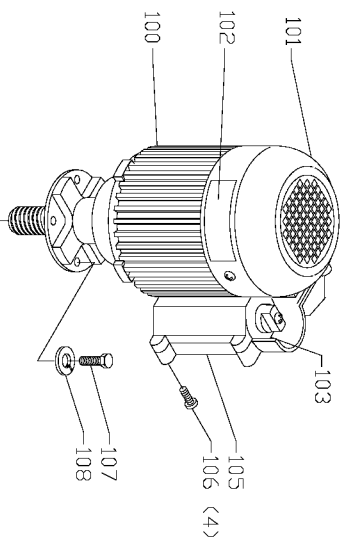

TYPE 2

TYPE 1

Parts List for 36-836 Type 1

Item Number	Part Number	Description	Qty Required
1	1340478	NUT	1
2	1246065	LOCKWASHER	1
3	1348070	SUPPORT RH	1
3	1348135	SUPPORT LH	1
4	1246004	CAP SCREW	1
5	904030201667	WASHER	1
6	1348072	SPROCKET 22 TOOTH	1
7	1348073	CHAIN 26 LINKS	1
8	1348074	HUB	1
9	1348076A	SHAFT	1
10	1347864	GREASE FITTING	1
11	1348077	COVER	1
12	1330398	SCREW	6
13	1340496	ROLLER	1
14	904030201750	LOCK WASHER	1
15	1243554	SCREW	1
16	1348075	SHAFT	1
17	1348078	SHAFT W/THREAD	1
18	1348071	BUSHING	1
19	1348069	SPRING	1
20	1347864	GREASE FITTING	1
21	1348063	OIL PLUG	1
22	1348064	SEAL	1
23	1243321	SCREW	3
24	1348067	CASE	1
25	1348068	WARNING LABEL	1
26	1347915	LUBE GUN	1

Parts List for 36-836 Type 1

Item Number	Part Number	Description	Qty Required
35	328771-02	GREASE	1
36	999010131210	OIL - 1PT	2
100	1348051	MOTOR ASSY 1PH	1
100	1348109	MOTOR 3 PHASE	1
101	1348052	FAN COVER 1 PH	1
101	1348133	FAN COVER	1
102	1348110	MOTOR PLATE	1
102	1348053	MOTOR PLATE	1
103	1348054	SWITCH ASSY	1
103	1348059	STRAIN RELIEF	1
103	1348054	SWITCH ASSY	1
103	1348111	POWER CORD	1
103	1348056	SWITCH PLATE	1
103	1348057	CAPACITOR 35UF	1
105	1348060	SWITCH BOX ASSY	1
106	1348061	SCREW	4
107	1246034	CAP SCREW	1
108	488813-00	LOCK WASHER	1
109	1348062	O-RING	1
110	1346203	SCREW	1
111	1348066	COVER	1
112	1348065	SEAL	1
113	1246181	RET RING	1
114	1347877	SPROCKET LONG	1
115	1246196	EXT RET RING	1
116	1347879	BUSHING	1
117	1348084	GEAR	1