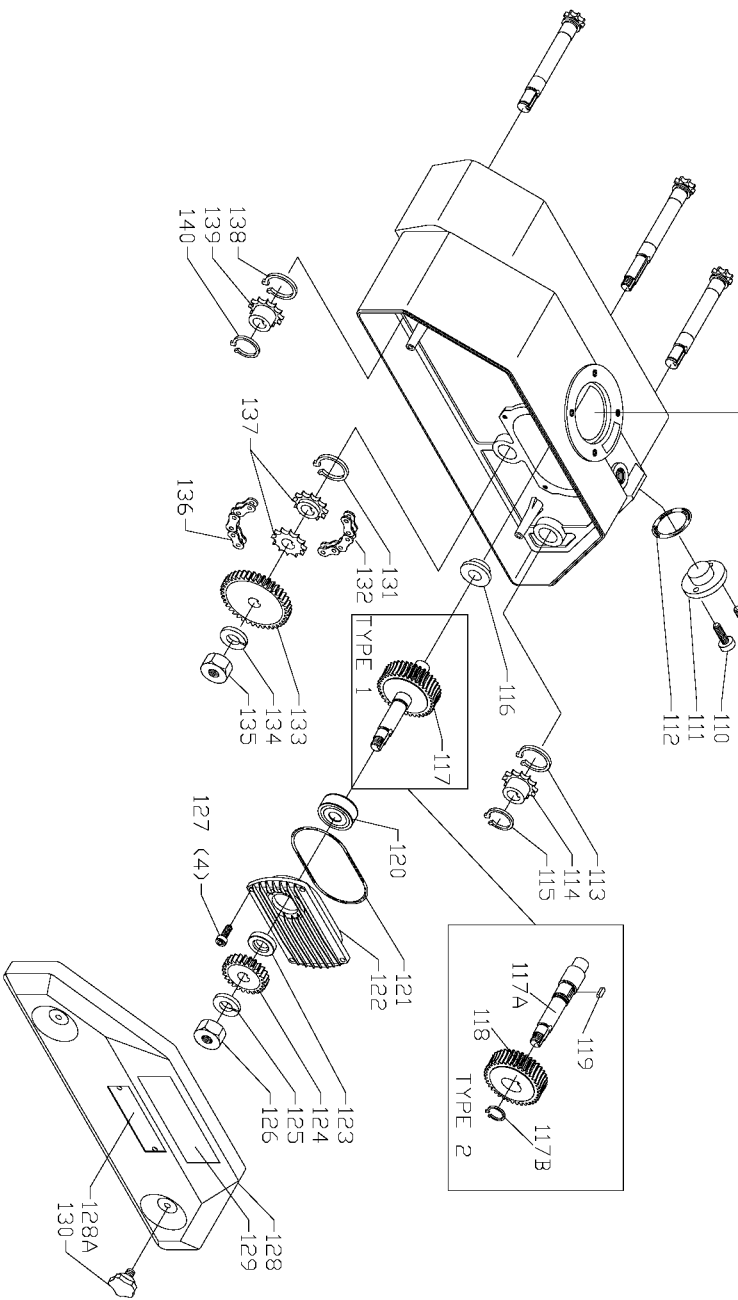

TYPE 2

TYPE 1

Parts List for 36-836 Type 1

Item Number	Part Number	Description	Qty Required
1	1340478	NUT	1
2	1246065	LOCKWASHER	1
3	1348070	SUPPORT RH	1
3	1348135	SUPPORT LH	1
4	1246004	CAP SCREW	1
5	904030201667	WASHER	1
6	1348072	SPROCKET 22 TOOTH	1
7	1348073	CHAIN 26 LINKS	1
8	1348074	HUB	1
9	1348076A	SHAFT	1
10	1347864	GREASE FITTING	1
11	1348077	COVER	1
12	1330398	SCREW	6
13	1340496	ROLLER	1
14	904030201750	LOCK WASHER	1
15	1243554	SCREW	1
16	1348075	SHAFT	1
17	1348078	SHAFT W/THREAD	1
18	1348071	BUSHING	1
19	1348069	SPRING	1
20	1347864	GREASE FITTING	1
21	1348063	OIL PLUG	1
22	1348064	SEAL	1
23	1243321	SCREW	3
24	1348067	CASE	1
25	1348068	WARNING LABEL	1
26	1347915	LUBE GUN	1

Parts List for 36-836 Type 1

Item Number	Part Number	Description	Qty Required
35	328771-02	GREASE	1
36	999010131210	OIL - 1PT	2
100	1348051	MOTOR ASSY 1PH	1
100	1348109	MOTOR 3 PHASE	1
101	1348052	FAN COVER 1 PH	1
101	1348133	FAN COVER	1
102	1348110	MOTOR PLATE	1
102	1348053	MOTOR PLATE	1
103	1348054	SWITCH ASSY	1
103	1348059	STRAIN RELIEF	1
103	1348054	SWITCH ASSY	1
103	1348111	POWER CORD	1
103	1348056	SWITCH PLATE	1
103	1348057	CAPACITOR 35UF	1
105	1348060	SWITCH BOX ASSY	1
106	1348061	SCREW	4
107	1246034	CAP SCREW	1
108	488813-00	LOCK WASHER	1
109	1348062	O-RING	1
110	1346203	SCREW	1
111	1348066	COVER	1
112	1348065	SEAL	1
113	1246181	RET RING	1
114	1347877	SPROCKET LONG	1
115	1246196	EXT RET RING	1
116	1347879	BUSHING	1
117	1348084	GEAR	1