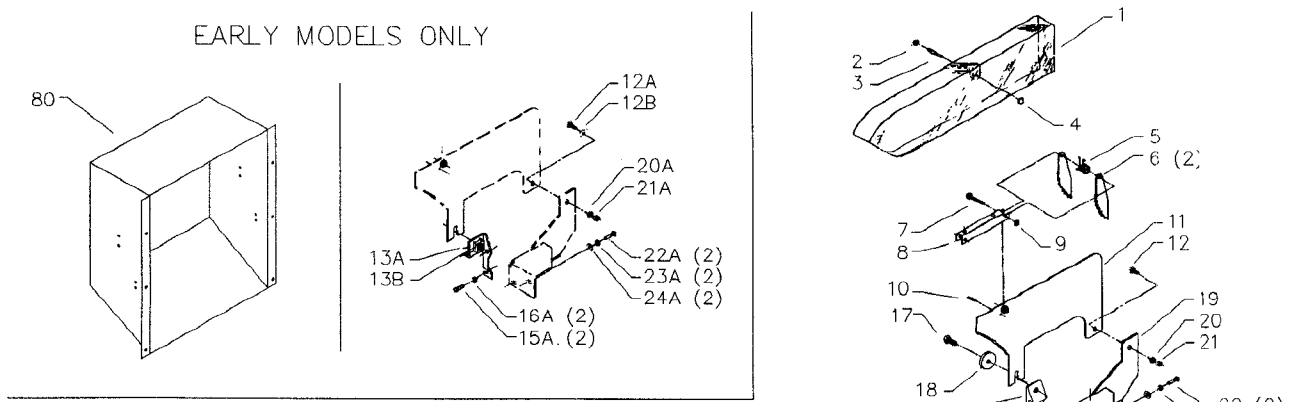

EARLY MODELS ONLY

Parts List for 36-750 Type 2

Item Number	Part Number	Description	Qty Required
1	A23469	GUARD ASSY	1
1	1086935	BLADE GUARD	1
1	1086334S	SEE THRU GUARD	1
2	1086388S	PUSH NUT CAP	1
3	1087811S	PIN	1
4	1086388S	PUSH NUT CAP	1
5	1086353S	SPRING	1
6	422160470001S	KICK BACK FINGER	2
7	422040710007S	PIN	1
8	1086337S	PIVOT BRACKET	1
9	1086387S	PUSH NUT	1
10	905010106729S	PIN	1
11	422040860002S	SPLITTER W/BUSHING	1
12	901110231476S	BOLT	1
12	901010600611S	CAP SCREW	1
12	904010312934S	WASHER	1
13	422040140037S	SPLITTER BRACKET	1
13	422043140017	BRACKET ASSY	1
13	422043140017	BRACKET ASSY	1
14	901030100230S	SCREW	1
15	901030100755S	CAP SCREW	1
15	901030103309S	CAP SCREW	2
16	904010312934S	WASHER	2
16	491957-00	LOCK WASHER	2
17	901010600649S	CAP SCREW	1
18	422030720001S	PLATE	1
19	422190890003S	BRACKET	1