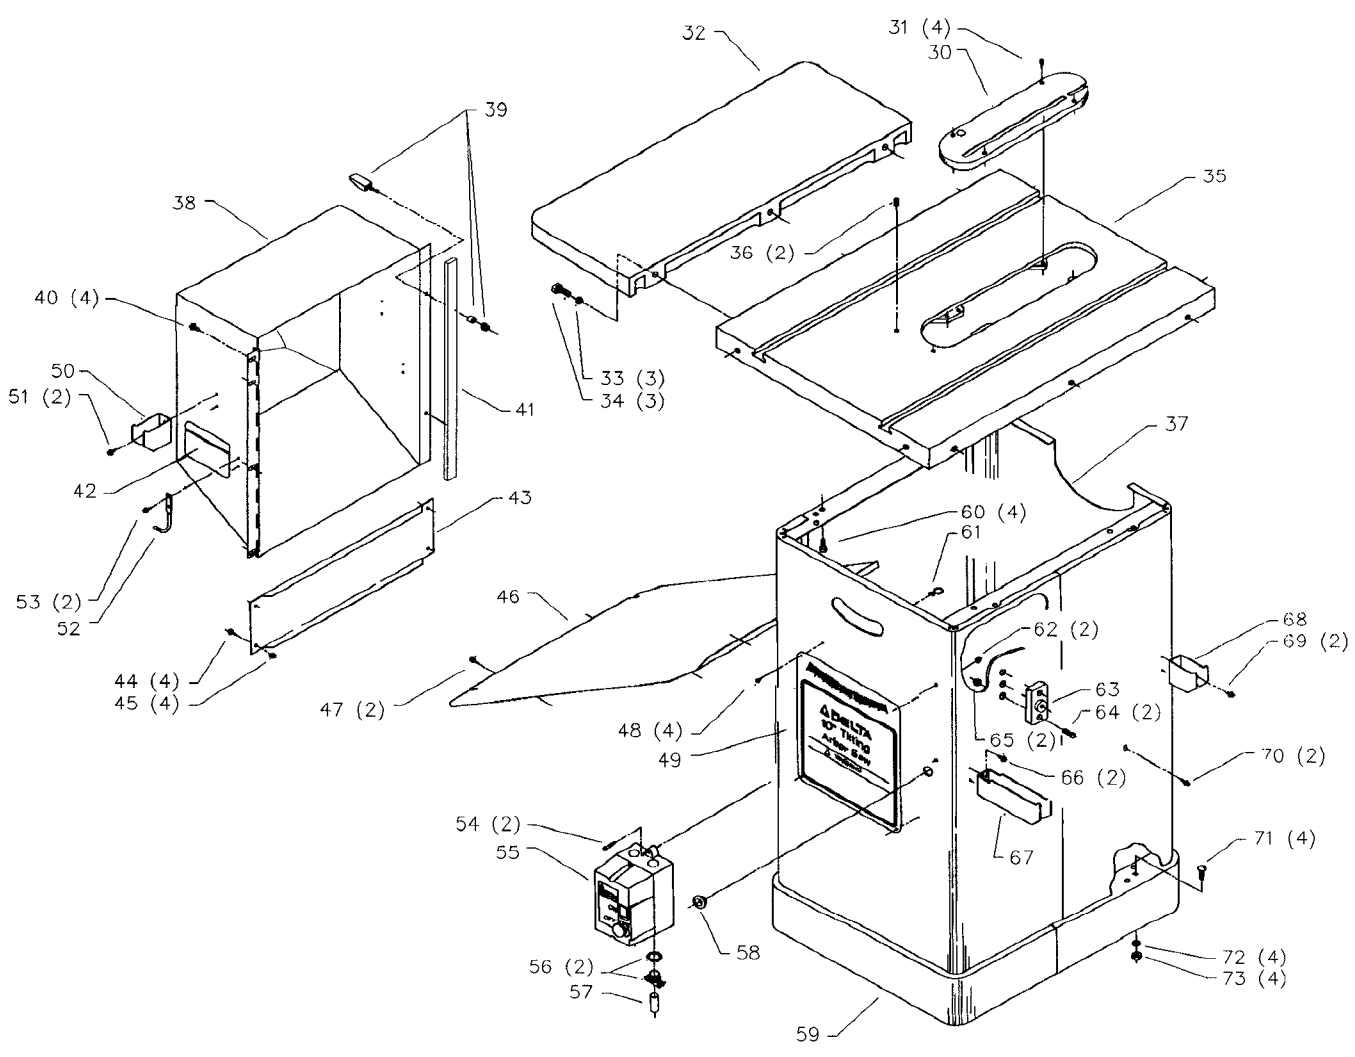

EARLY MODELS ONLY

Parts List for 36-750 Type 2

Item Number	Part Number	Description	Qty Required
1	A23469	GUARD ASSY	1
1	1086935	BLADE GUARD	1
1	1086334S	SEE THRU GUARD	1
2	1086388S	PUSH NUT CAP	1
3	1087811S	PIN	1
4	1086388S	PUSH NUT CAP	1
5	1086353S	SPRING	1
6	422160470001S	KICK BACK FINGER	2
7	422040710007S	PIN	1
8	1086337S	PIVOT BRACKET	1
9	1086387S	PUSH NUT	1
10	905010106729S	PIN	1
11	422040860002S	SPLITTER W/BUSHING	1
12	901110231476S	BOLT	1
12	901010600611S	CAP SCREW	1
12	904010312934S	WASHER	1
13	422040140037S	SPLITTER BRACKET	1
13	422043140017	BRACKET ASSY	1
13	422043140017	BRACKET ASSY	1
14	901030100230S	SCREW	1
15	901030100755S	CAP SCREW	1
15	901030103309S	CAP SCREW	2
16	904010312934S	WASHER	2
16	491957-00	LOCK WASHER	2
17	901010600649S	CAP SCREW	1
18	422030720001S	PLATE	1
19	422190890003S	BRACKET	1

Parts List for 36-750 Type 2

Item Number	Part Number	Description	Qty Required
20	904010101620S	WASHER	1
20	491957-00	LOCK WASHER	1
21	902010101300S	HEX NUT	1
21	489026-00	HEX NUT	1
22	901010600626S	CAP SCREW	2
22	901010600626S	CAP SCREW	2
23	904010101614S	STEEL WASHER	2
23	491957-00	LOCK WASHER	2
24	491957-00	LOCK WASHER	2
24	904010312934S	WASHER	2
30	34-154	STD INS 10IN CONT SW	1
31	901044615297	SCREW	4
32	000000-00	No Longer Available	1
33	904100312097S	SPECIAL WASHER	3
34	901010609964	SCREW	3
35	000000-00	No Longer Available	1
36	901042931395	NYLOC SET-SCREW	2
37	000000-00	No Longer Available	1
38	736828	MOTOR COVER	1
39	537850040001	LATCH W/BUSH & NUT	1
40	901052131498	SCREW	4
41	400064160001	GASKET	1
42	422047520187S	WARNING LABEL	1
43	000000-00	No Longer Available	1
44	000000-00	No Longer Available	4
45	902012931513S	KEPS NUT	4
46	000000-00	No Longer Available	1