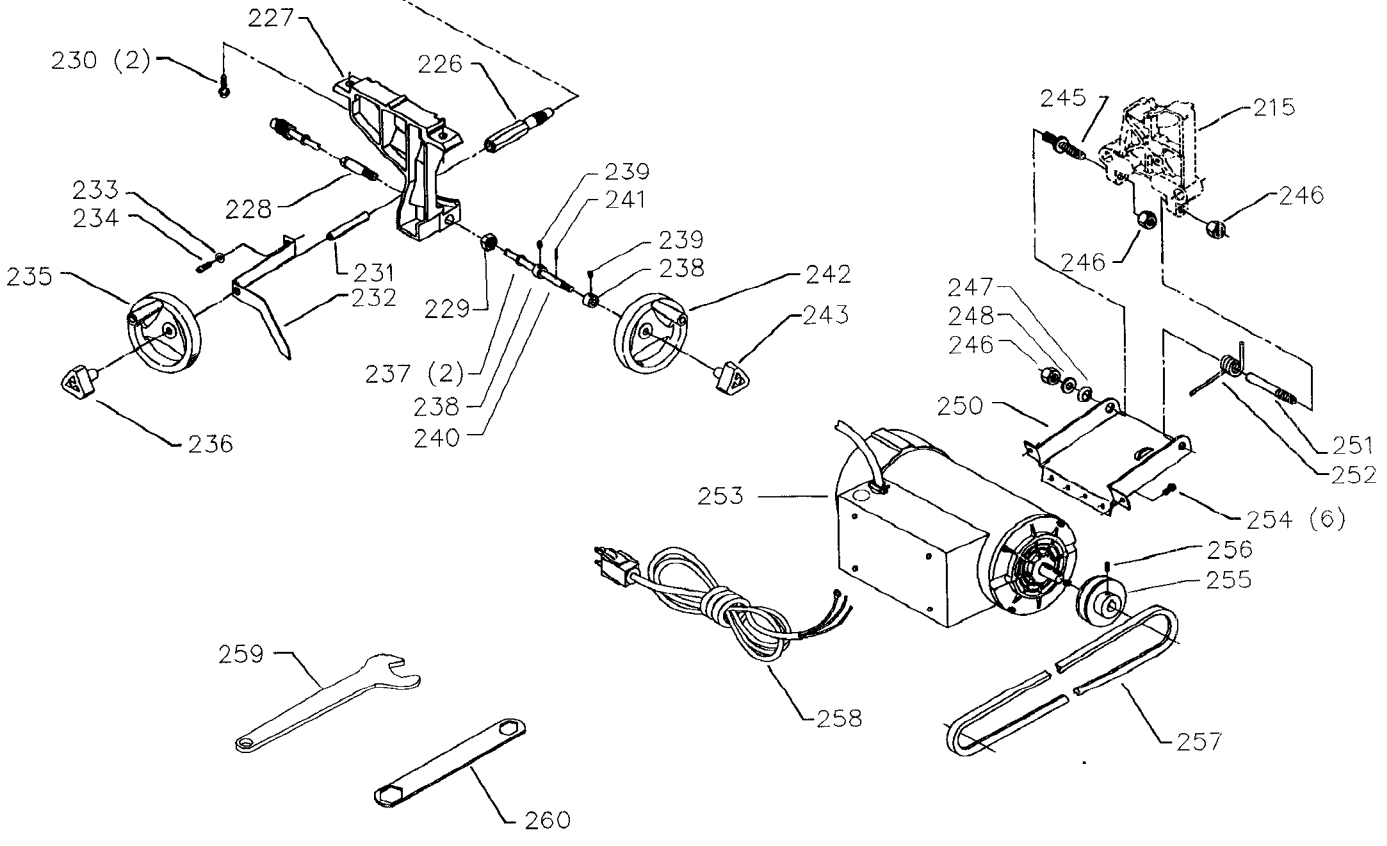

EARLY MODELS ONLY

Parts List for 36-750 Type 2

Item Number	Part Number	Description	Qty Required
1	A23469	GUARD ASSY	1
1	1086935	BLADE GUARD	1
1	1086334S	SEE THRU GUARD	1
2	1086388S	PUSH NUT CAP	1
3	1087811S	PIN	1
4	1086388S	PUSH NUT CAP	1
5	1086353S	SPRING	1
6	422160470001S	KICK BACK FINGER	2
7	422040710007S	PIN	1
8	1086337S	PIVOT BRACKET	1
9	1086387S	PUSH NUT	1
10	905010106729S	PIN	1
11	422040860002S	SPLITTER W/BUSHING	1
12	901110231476S	BOLT	1
12	901010600611S	CAP SCREW	1
12	904010312934S	WASHER	1
13	422040140037S	SPLITTER BRACKET	1
13	422043140017	BRACKET ASSY	1
13	422043140017	BRACKET ASSY	1
14	901030100230S	SCREW	1
15	901030100755S	CAP SCREW	1
15	901030103309S	CAP SCREW	2
16	904010312934S	WASHER	2
16	491957-00	LOCK WASHER	2
17	901010600649S	CAP SCREW	1
18	422030720001S	PLATE	1
19	422190890003S	BRACKET	1

Parts List for 36-750 Type 2

Item Number	Part Number	Description	Qty Required
20	904010101620S	WASHER	1
20	491957-00	LOCK WASHER	1
21	902010101300S	HEX NUT	1
21	489026-00	HEX NUT	1
22	901010600626S	CAP SCREW	2
22	901010600626S	CAP SCREW	2
23	904010101614S	STEEL WASHER	2
23	491957-00	LOCK WASHER	2
24	491957-00	LOCK WASHER	2
24	904010312934S	WASHER	2
30	34-154	STD INS 10IN CONT SW	1
31	901044615297	SCREW	4
32	000000-00	No Longer Available	1
33	904100312097S	SPECIAL WASHER	3
34	901010609964	SCREW	3
35	000000-00	No Longer Available	1
36	901042931395	NYLOC SET-SCREW	2
37	000000-00	No Longer Available	1
38	736828	MOTOR COVER	1
39	537850040001	LATCH W/BUSH & NUT	1
40	901052131498	SCREW	4
41	400064160001	GASKET	1
42	422047520187S	WARNING LABEL	1
43	000000-00	No Longer Available	1
44	000000-00	No Longer Available	4
45	902012931513S	KEPS NUT	4
46	000000-00	No Longer Available	1