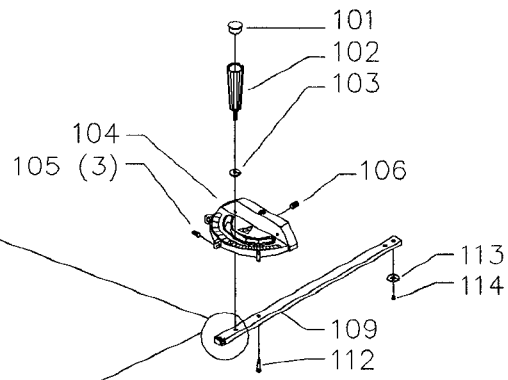

EARLY MODELS ONLY

Parts List for 36-750 Type 2

Item Number	Part Number	Description	Qty Required
1	A23469	GUARD ASSY	1
1	1086935	BLADE GUARD	1
1	1086334S	SEE THRU GUARD	1
2	1086388S	PUSH NUT CAP	1
3	1087811S	PIN	1
4	1086388S	PUSH NUT CAP	1
5	1086353S	SPRING	1
6	422160470001S	KICK BACK FINGER	2
7	422040710007S	PIN	1
8	1086337S	PIVOT BRACKET	1
9	1086387S	PUSH NUT	1
10	905010106729S	PIN	1
11	422040860002S	SPLITTER W/BUSHING	1
12	901110231476S	BOLT	1
12	901010600611S	CAP SCREW	1
12	904010312934S	WASHER	1
13	422040140037S	SPLITTER BRACKET	1
13	422043140017	BRACKET ASSY	1
13	422043140017	BRACKET ASSY	1
14	901030100230S	SCREW	1
15	901030100755S	CAP SCREW	1
15	901030103309S	CAP SCREW	2
16	904010312934S	WASHER	2
16	491957-00	LOCK WASHER	2
17	901010600649S	CAP SCREW	1
18	422030720001S	PLATE	1
19	422190890003S	BRACKET	1

Parts List for 36-750 Type 2

Item Number	Part Number	Description	Qty Required
20	904010101620S	WASHER	1
20	491957-00	LOCK WASHER	1
21	902010101300S	HEX NUT	1
21	489026-00	HEX NUT	1
22	901010600626S	CAP SCREW	2
22	901010600626S	CAP SCREW	2
23	904010101614S	STEEL WASHER	2
23	491957-00	LOCK WASHER	2
24	491957-00	LOCK WASHER	2
24	904010312934S	WASHER	2
30	34-154	STD INS 10IN CONT SW	1
31	901044615297	SCREW	4
32	000000-00	No Longer Available	1
33	904100312097S	SPECIAL WASHER	3
34	901010609964	SCREW	3
35	000000-00	No Longer Available	1
36	901042931395	NYLOC SET-SCREW	2
37	000000-00	No Longer Available	1
38	736828	MOTOR COVER	1
39	537850040001	LATCH W/BUSH & NUT	1
40	901052131498	SCREW	4
41	400064160001	GASKET	1
42	422047520187S	WARNING LABEL	1
43	000000-00	No Longer Available	1
44	000000-00	No Longer Available	4
45	902012931513S	KEPS NUT	4
46	000000-00	No Longer Available	1