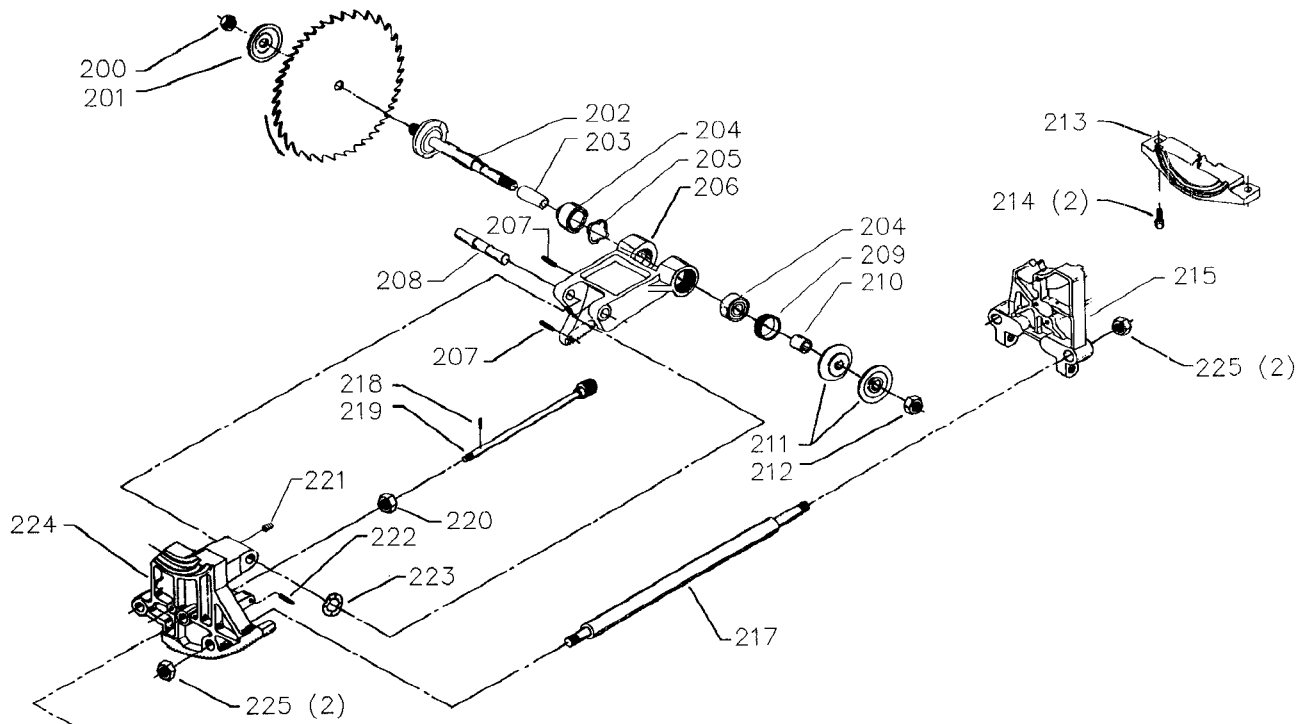

EARLY MODELS ONLY

Parts List for 36-750 Type 2

Item Number	Part Number	Description	Qty Required
1	A23469	GUARD ASSY	1
1	1086935	BLADE GUARD	1
1	1086334S	SEE THRU GUARD	1
2	1086388S	PUSH NUT CAP	1
3	1087811S	PIN	1
4	1086388S	PUSH NUT CAP	1
5	1086353S	SPRING	1
6	422160470001S	KICK BACK FINGER	2
7	422040710007S	PIN	1
8	1086337S	PIVOT BRACKET	1
9	1086387S	PUSH NUT	1
10	905010106729S	PIN	1
11	422040860002S	SPLITTER W/BUSHING	1
12	901110231476S	BOLT	1
12	901010600611S	CAP SCREW	1
12	904010312934S	WASHER	1
13	422040140037S	SPLITTER BRACKET	1
13	422043140017	BRACKET ASSY	1
13	422043140017	BRACKET ASSY	1
14	901030100230S	SCREW	1
15	901030100755S	CAP SCREW	1
15	901030103309S	CAP SCREW	2
16	904010312934S	WASHER	2
16	491957-00	LOCK WASHER	2
17	901010600649S	CAP SCREW	1
18	422030720001S	PLATE	1
19	422190890003S	BRACKET	1

Parts List for 36-750 Type 2

Item Number	Part Number	Description	Qty Required
20	904010101620S	WASHER	1
20	491957-00	LOCK WASHER	1
21	902010101300S	HEX NUT	1
21	489026-00	HEX NUT	1
22	901010600626S	CAP SCREW	2
22	901010600626S	CAP SCREW	2
23	904010101614S	STEEL WASHER	2
23	491957-00	LOCK WASHER	2
24	491957-00	LOCK WASHER	2
24	904010312934S	WASHER	2
30	34-154	STD INS 10IN CONT SW	1
31	901044615297	SCREW	4
32	000000-00	No Longer Available	1
33	904100312097S	SPECIAL WASHER	3
34	901010609964	SCREW	3
35	000000-00	No Longer Available	1
36	901042931395	NYLOC SET-SCREW	2
37	000000-00	No Longer Available	1
38	736828	MOTOR COVER	1
39	537850040001	LATCH W/BUSH & NUT	1
40	901052131498	SCREW	4
41	400064160001	GASKET	1
42	422047520187S	WARNING LABEL	1
43	000000-00	No Longer Available	1
44	000000-00	No Longer Available	4
45	902012931513S	KEPS NUT	4
46	000000-00	No Longer Available	1