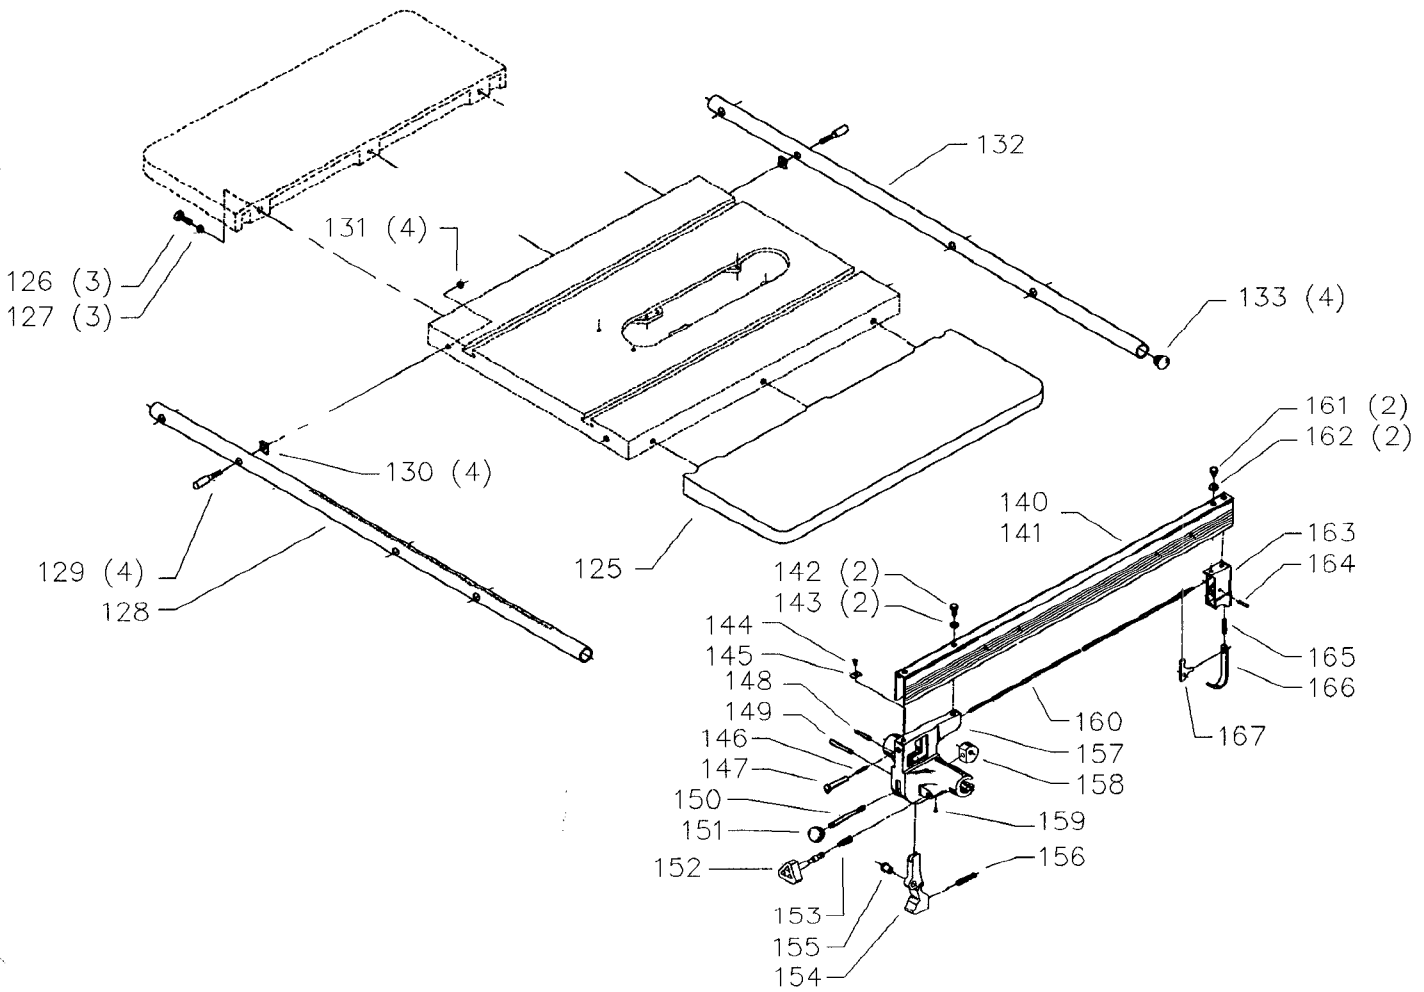

EARLY MODELS ONLY

Parts List for 36-750 Type 2

Item Number	Part Number	Description	Qty Required
1	A23469	GUARD ASSY	1
1	1086935	BLADE GUARD	1
1	1086334S	SEE THRU GUARD	1
2	1086388S	PUSH NUT CAP	1
3	1087811S	PIN	1
4	1086388S	PUSH NUT CAP	1
5	1086353S	SPRING	1
6	422160470001S	KICK BACK FINGER	2
7	422040710007S	PIN	1
8	1086337S	PIVOT BRACKET	1
9	1086387S	PUSH NUT	1
10	905010106729S	PIN	1
11	422040860002S	SPLITTER W/BUSHING	1
12	901110231476S	BOLT	1
12	901010600611S	CAP SCREW	1
12	904010312934S	WASHER	1
13	422040140037S	SPLITTER BRACKET	1
13	422043140017	BRACKET ASSY	1
13	422043140017	BRACKET ASSY	1
14	901030100230S	SCREW	1
15	901030100755S	CAP SCREW	1
15	901030103309S	CAP SCREW	2
16	904010312934S	WASHER	2
16	491957-00	LOCK WASHER	2
17	901010600649S	CAP SCREW	1
18	422030720001S	PLATE	1
19	422190890003S	BRACKET	1

Parts List for 36-750 Type 2

Item Number	Part Number	Description	Qty Required
20	904010101620S	WASHER	1
20	491957-00	LOCK WASHER	1
21	902010101300S	HEX NUT	1
21	489026-00	HEX NUT	1
22	901010600626S	CAP SCREW	2
22	901010600626S	CAP SCREW	2
23	904010101614S	STEEL WASHER	2
23	491957-00	LOCK WASHER	2
24	491957-00	LOCK WASHER	2
24	904010312934S	WASHER	2
30	34-154	STD INS 10IN CONT SW	1
31	901044615297	SCREW	4
32	000000-00	No Longer Available	1
33	904100312097S	SPECIAL WASHER	3
34	901010609964	SCREW	3
35	000000-00	No Longer Available	1
36	901042931395	NYLOC SET-SCREW	2
37	000000-00	No Longer Available	1
38	736828	MOTOR COVER	1
39	537850040001	LATCH W/BUSH & NUT	1
40	901052131498	SCREW	4
41	400064160001	GASKET	1
42	422047520187S	WARNING LABEL	1
43	000000-00	No Longer Available	1
44	000000-00	No Longer Available	4
45	902012931513S	KEPS NUT	4
46	000000-00	No Longer Available	1