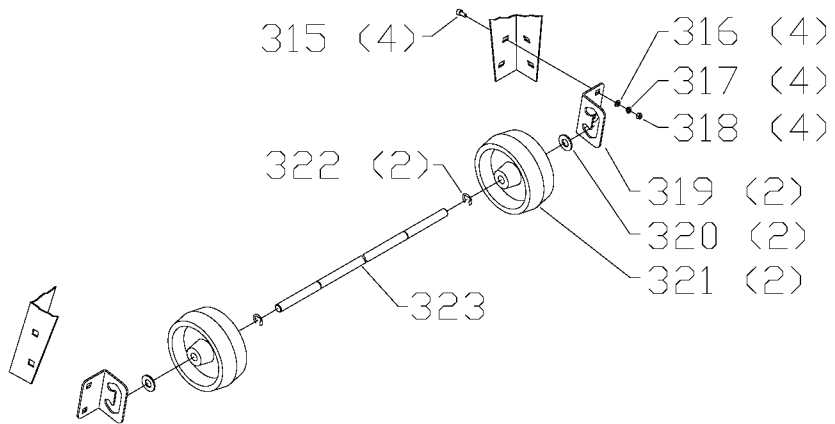

## Parts List for 36-650 Type 1

Item Number	Part Number	Description	Qty Required
1	1313270	PUSH NUT	2
2	1313271	PIN	1
3	1344974	SEE THRU GUARD	1
3	642545	BLADE GUARD ASSY	1
4	1313273	PIN	1
5	1313274	BRACKET	1
6	1313275	LOCK RING	1
7	1313276	SPRING	1
8	901110231476S	BOLT	1
9	1344975	SPLITTER	1
9	1310311	ROLL PIN	1
9	1313279	ANTI-KICKBACK FINGER	2
10	1344976	BRACKET	1
11	904010101620S	WASHER	1
12	902010101300S	HEX NUT	1
13	901010600626S	CAP SCREW	2
14	904010101614S	STEEL WASHER	2
15	491957-00	LOCK WASHER	2
16	904010312934S	WASHER	2
17	901030100755S	CAP SCREW	1
18	901030100230S	SCREW	1
19	1344978	SPLITTER BRACKET	1
20	1344977	PLATE	1
21	901010600649S	CAP SCREW	1
30	1344605	REAR RAIL	1
31	901010600642	CAP SCREW	4
32	1320093	WASHER	4

## Parts List for 36-650 Type 1

Item Number	Part Number	Description	Qty Required
33	904020201704S	LOCK WASHER	4
35	1344592	TABLE INSERT	1
36	901044615297	SCREW	4
37	1344606	TABLE	1
38	901042931395	NYLOC SET-SCREW	2
40	651028-00	EXTENSION WING	2
41	901010600680	CAP SCREW	6
42	904020101716	LOCK WASHER	6
43	904010101638	STEEL WASHER	6
44	000000-00	No Longer Available	1
45	902709	SCALE	1
46	1352011	SCREW	4
47	1344597	END PLUG LH	1
48	1344596	END PLUG RH	1
49	904010101615	STEEL WASHER	4
50	904020201704S	LOCK WASHER	4
51	1350291S	HEX NUT	8
55	A26264	MITER GAGE	1
69	1344602	POWER CORD	1
70	1344609	SWITCH BOX	1
71	901030308013S	SCREW	1
72	438010170206S	SWITCH	1
73	1344601	SWITCH PADDLE	1
74	1344608	SWITCH PLATE	1
75	901051631126S	SCREW	2
76	1310210	LOCKWASHER	4
77	1344599	CORD W/FEMALE DISCON	1