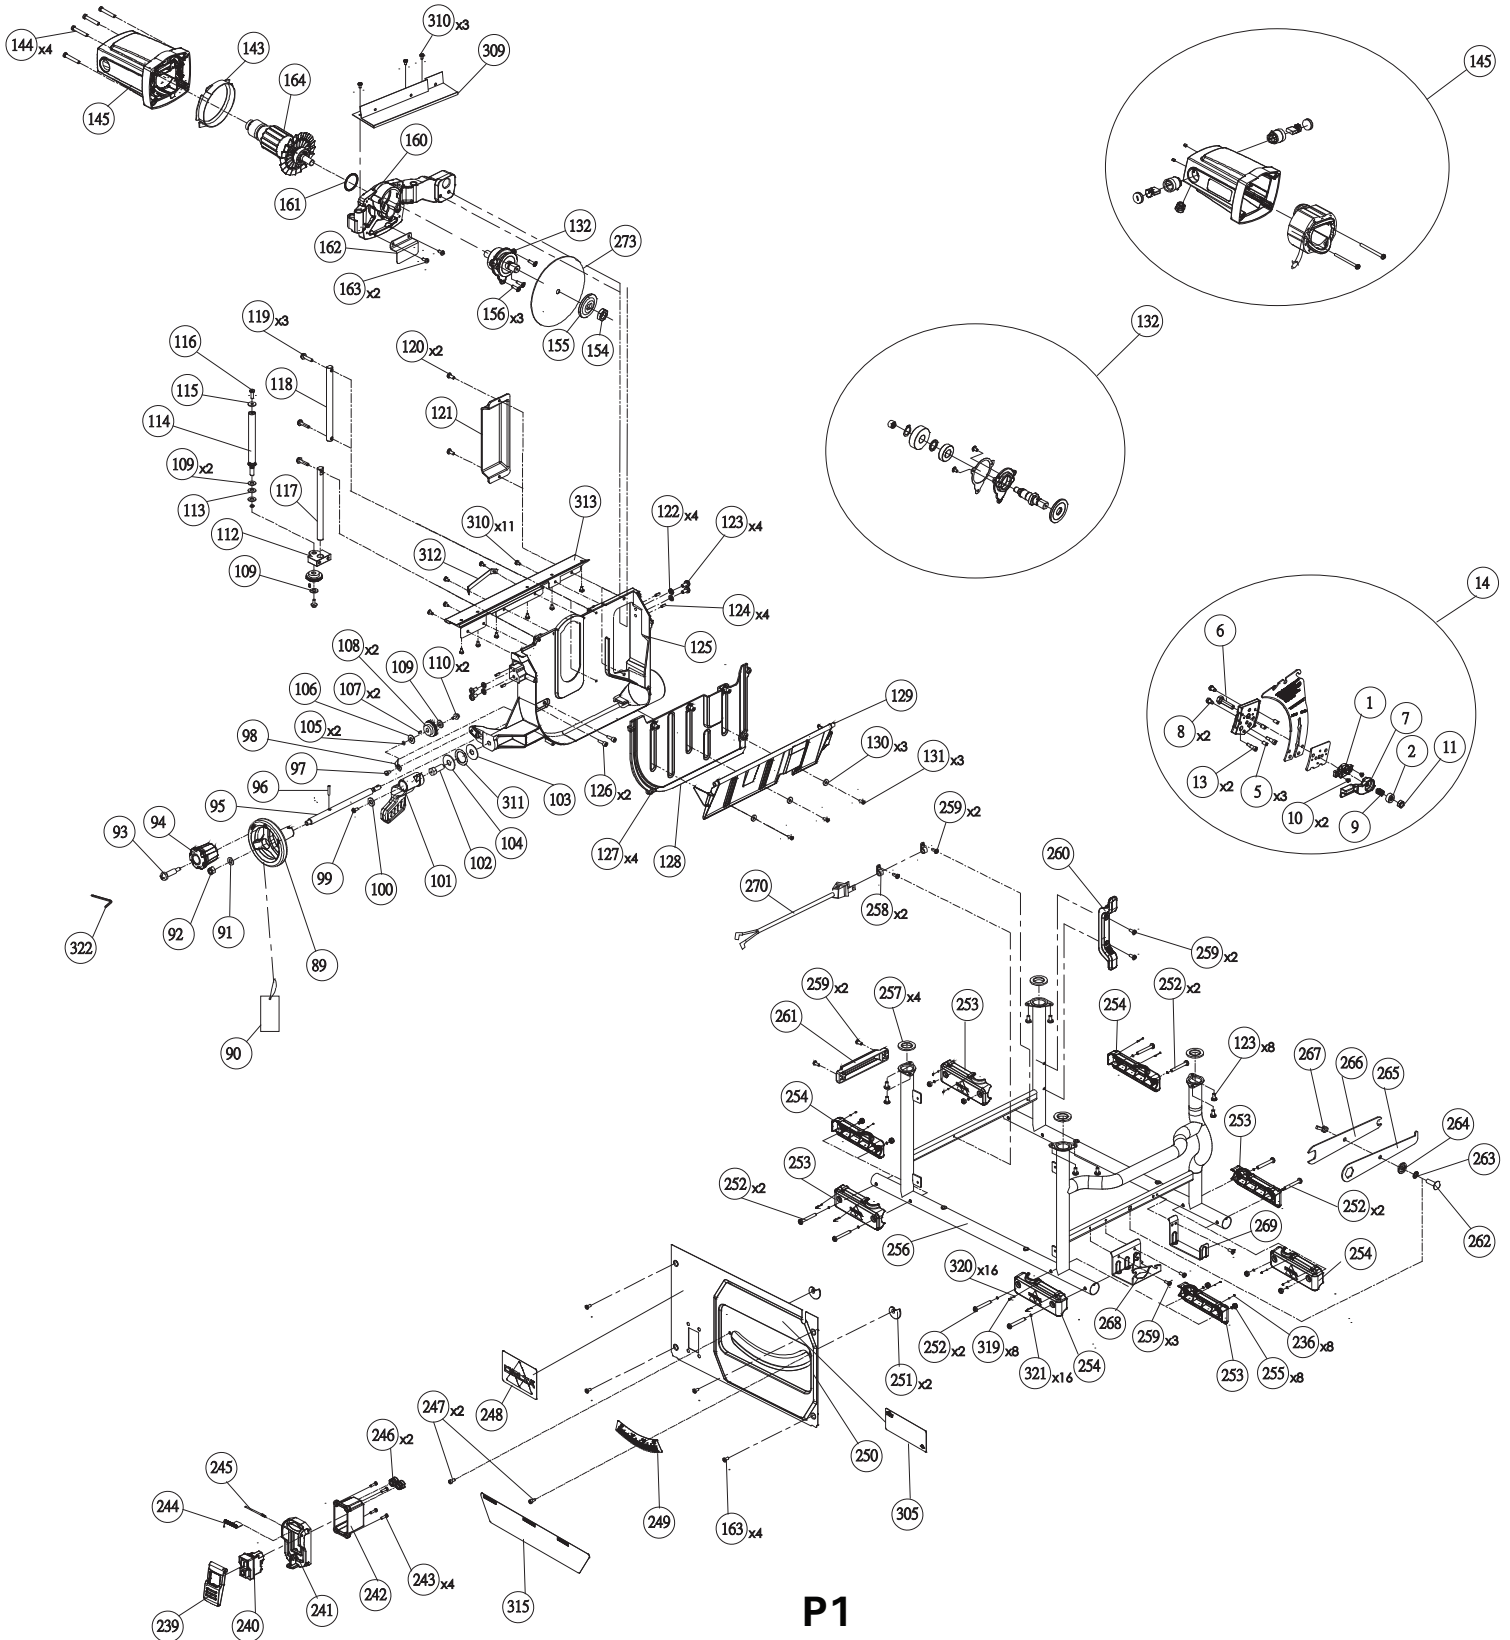

TS-53
PART #:DPEC005964
DATE: 09-20-2019
REVISED: 10-04-2019

MODEL 36-6023

10" PORTABLE TABLE SAW

TS-53
PART #: DPEC005964
DATE: 09-20-2019
REVISED: 10-04-2019

MODEL 36-6023

10" PORTABLE TABLE SAW

TS-53
PART #:DPEC005964
DATE: 09-20-2019
REVISED: 10-04-2019