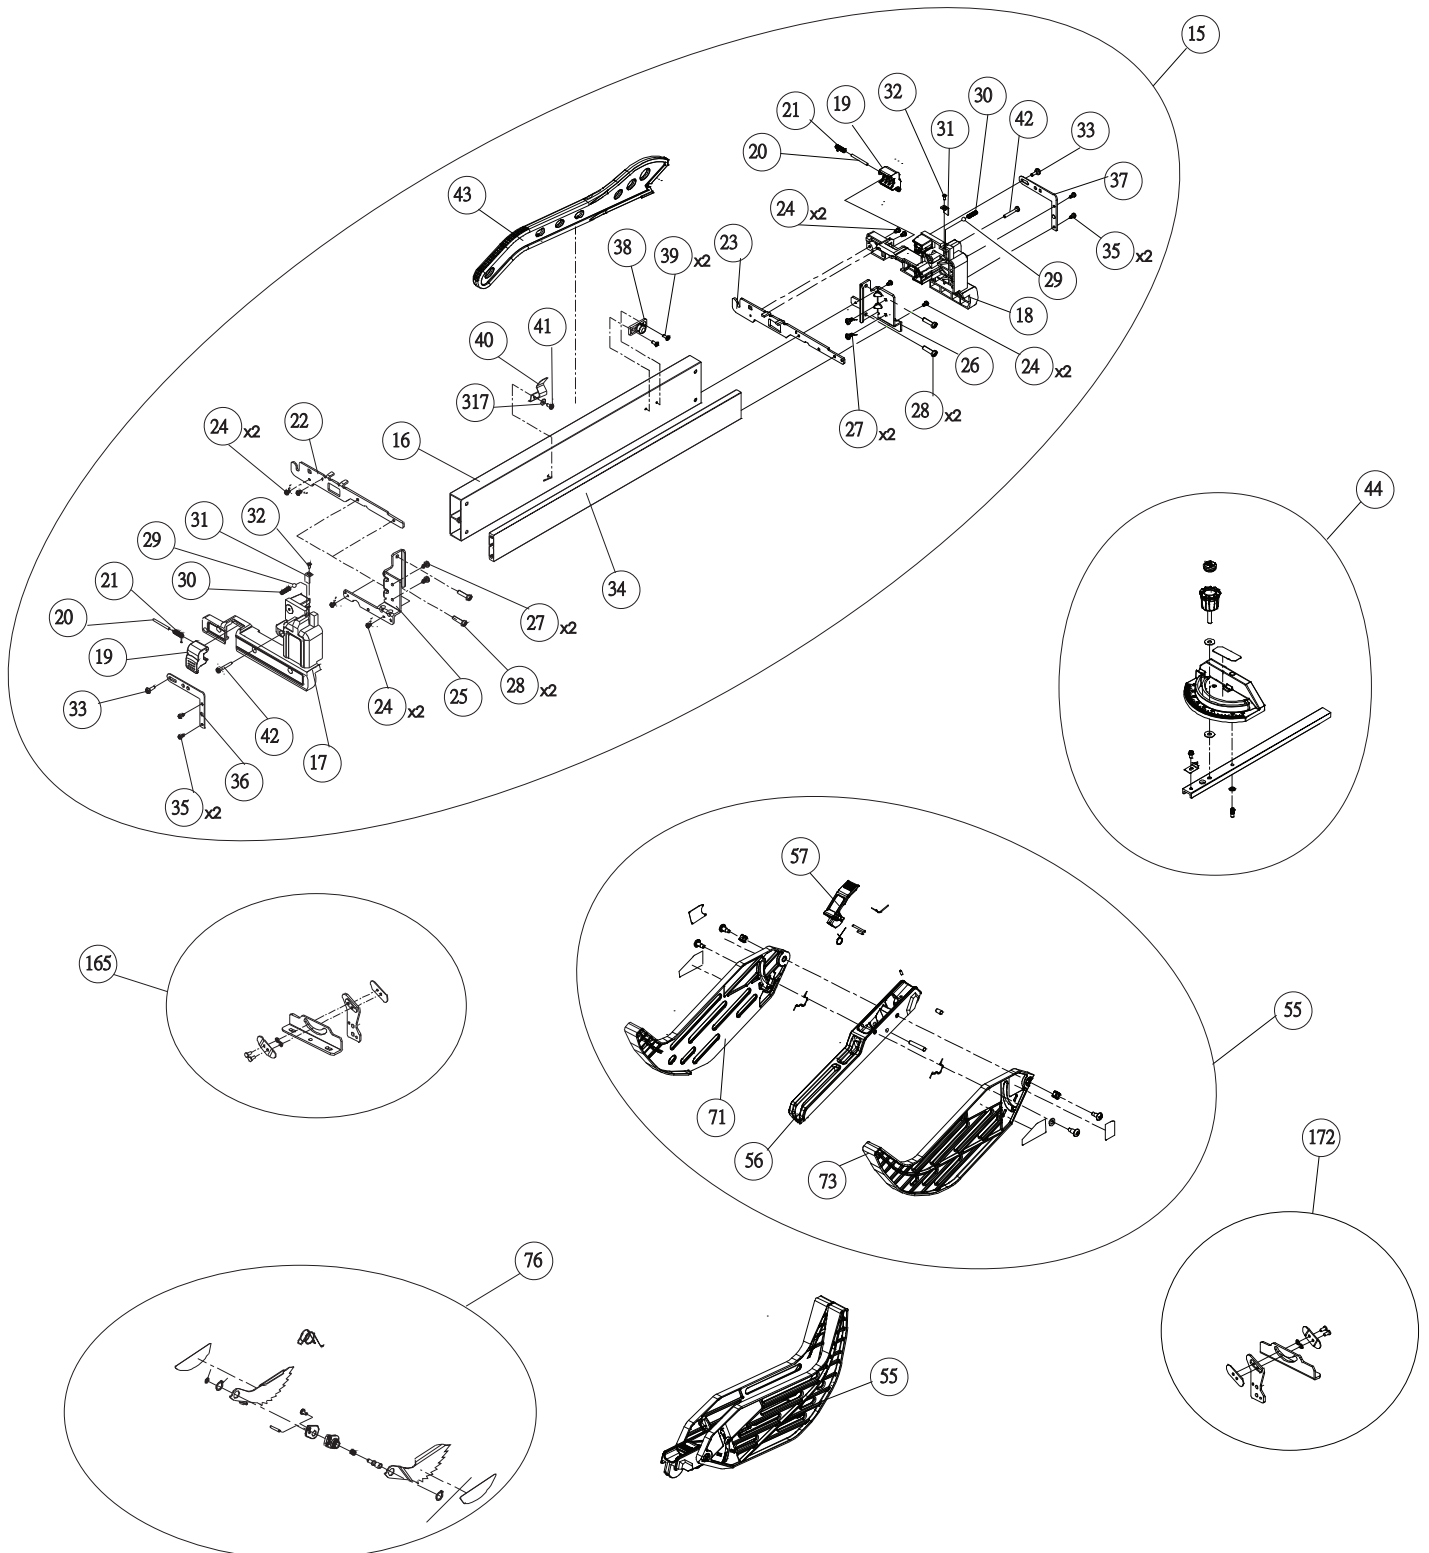

MODEL 36-6023

10" PORTABLE TABLE SAW