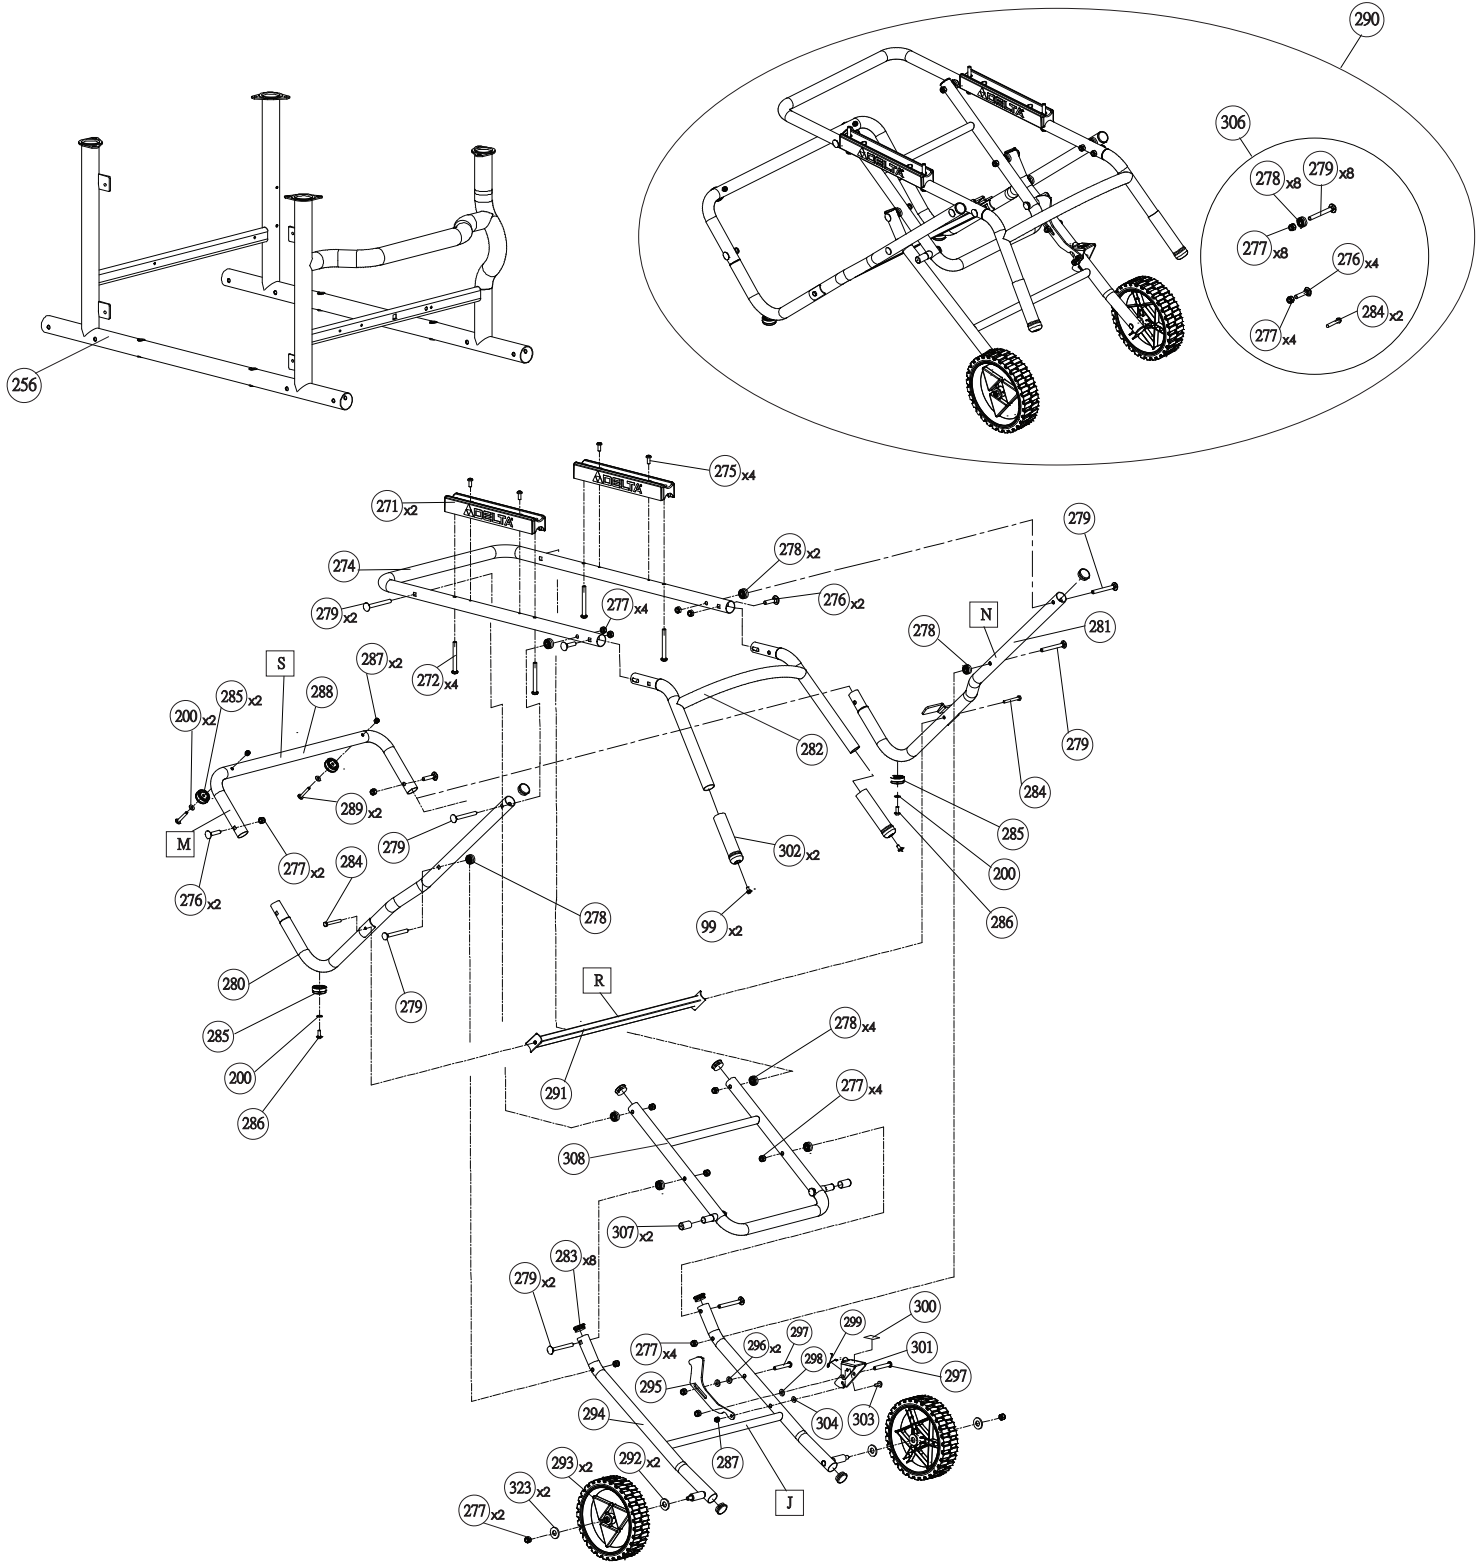

MODEL 36-6023

10" PORTABLE TABLE SAW

REPLACEMENT PARTS