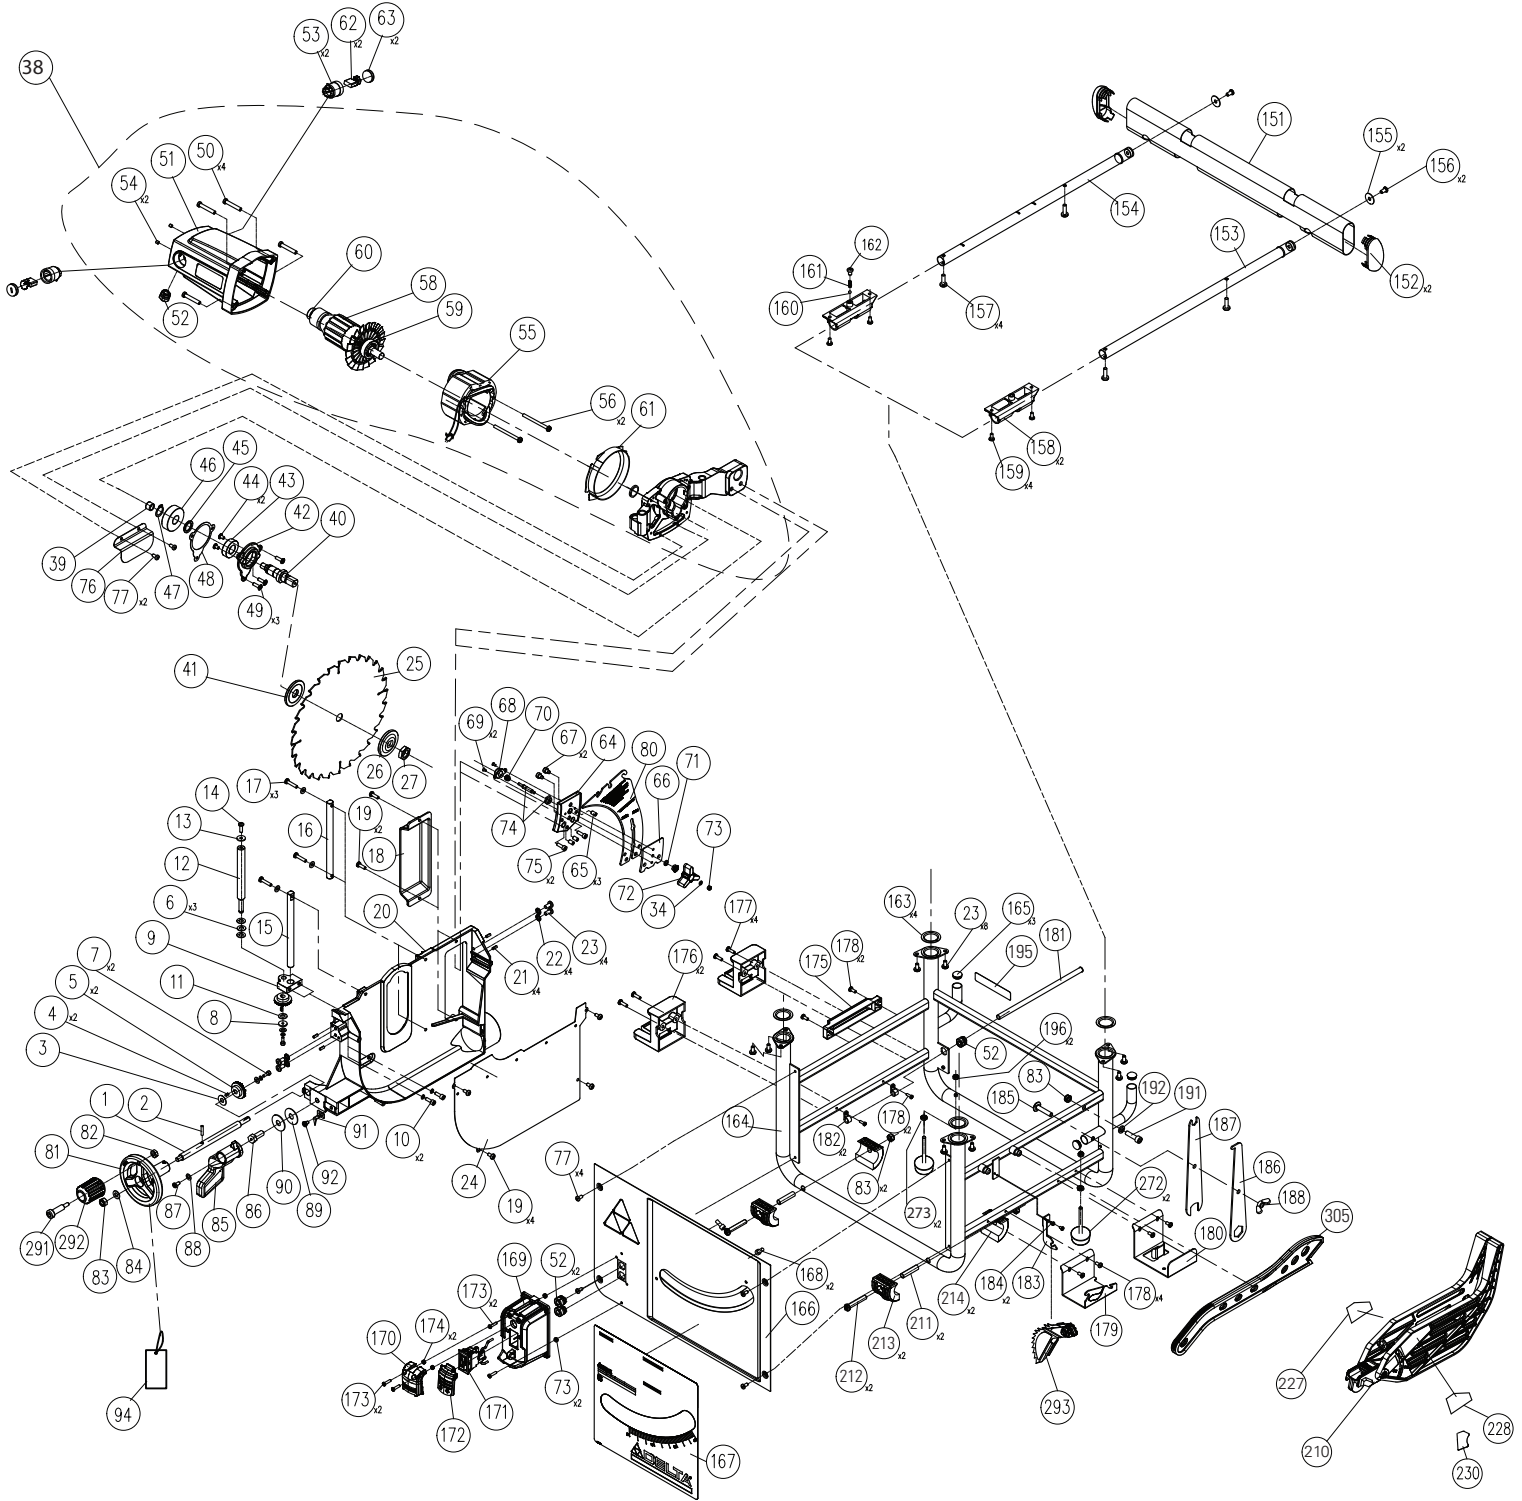

36-6010

COMPACT PORTABLE TABLE SAW

POWER EQUIPMENT CORPORATION

TS-40
PART # DPEC003405
DATE: 01-27-15
REVISED: 02-03-16

36-6010

COMPACT PORTABLE TABLE SAW

REPLACEMENT PARTS

ITEM #	DELTA PART#	DESCRIPTION	QTY	ITEM #	DELTA PART#	DESCRIPTION	QTY
1	DPEC003408	Shaft	1	83*	DPEC003380	Lock Nut M8	4
2*	DPEC003409	Spring Pin 4mm X 20L	1	84*	DPEC003469	Flat Washer D8.2 X D16 X 1.5t	1
3*	DPEC003410	Washer Flat D8.2 X D20 X 1t	1	85	DPEC003470	Bevel Locking Lever	1
4*	DPEC003411	Key 3 X 3 X 8mm	2	86	DPEC003471	Special Hex Screw	1
5	DPEC003412	Bevel Gear PM-300C	2	87*	DPEC003472	Phillips Round Head Screw M6 X 10	1
6*	DPEC003413	Washer Flat D8.2 X D16 X 1t	3	88*	DPEC003473	Flat Washer D6 X D12 X1t	1
7*	DPEC003414	Hex Soc Hd Scrw w/Flat Washer M4 X 12	2	89	DPEC003474	Plastic Flat Washer D10.5 X 32 X 1.5t PE Black	1
8*	DPEC003415	Washer Flat D4 X 16 X 1t	1	90	DPEC003475	Flat Washer D10.5 X 32 X 1t Black	1
9	DPEC003416	Rod Supporting PM-300C	1	91	DPEC003476	Bevel Indicator	1
10*	DPEC003417	Hex Soc Hd Scrw w/Spring Washer M5 X 12	2	92*	DPEC003477	Phillips Round Head Screw M5 X 8	1
11	DPEC003418	Conical Washer D8 X D16 X 0.8t	1	94	DPEC003478	Hanging Tag	1
12	DPEC003419	Lifting Rod Black Oxide	1	95	DPEC003479	Table	1
13*	DPEC003420	Washer Flat D5 X D16 X 1.5t	1	96*	DPEC003480	Phillips Flat Head Screw M5 X 8	5
14*	DPEC003421	Pan Head Hex Socket Screw M5 X 12	1	97	DPEC003481	Rear Stop Plate	1
15	DPEC003422	Sliding Rod Front	1	98	DPEC003482	Left Dust Cover Sheet	1
16	DPEC003423	Sliding Rod Rear	1	99	DPEC003483	Right Dust Cover Sheet	1
17*	DPEC003424	Phillips Rnd Hd M5 X 25 w/Flat Washer	3	100	DPEC003484	Right Cover Sheet Plate	1
18	DPEC003425	Dust Chute Guard	1	101*	DPEC003485	Flat Washer D4 X D12 X 1t	18
19	DPEC003426	Buttn Hd Hex Socket Screw M5 X 12	16	102*	DPEC002935	Phillips Round Head Screw M4 X 6	5
20	DPEC003427	Dust Chute Assembly	1	103	DPEC003487	Front Rail	1
21*	DPEC003428	Spring Pin D4 X 10mm	4	104	DPEC003488	Front Middle Rail	1
22*	DPEC002171	Tooth Washer M6	4	105	DPEC003489	Front Slide Rail	1
23*	DPEC003429	Buttn Hd Hex Socket Screw M6 X 12	12	106	DPEC003490	Middle Rail Sleeve	6
24	DPEC003430	Dust Chute Cover	1	107	DPEC003491	Middle Rail Stop	2
25*	DPEC003431	Blade 10" 28T	1	108	DPEC003492	Middle Rail Insert	2
26	DPEC003432	Blade Flange	1	109*	DPEC003493	Set Screw M5 X 8	2
27	DPEC003433	Blade Nut	1	110	DPEC003494	Rail Cap (Left)	2
28*	DPEC003434	Bn Hd Hex Soc Srw M6 X 16 w/Flat Washer	4	111	DPEC003495	Rail Cap (Right)	2
29	DPEC003435	Rear Support Plate Assembly	1	113	DPEC003496	Pointer	1
34*	DPEC003438	Washer Flat D4.1 X 7.5 X 1.2t	7	114*	DPEC003497	Phillips Round Hd Screw M4 X 8 w/Flat Washer	2
36	DPEC003436	Front Support Plate Assembly	1	115*	DPEC003498	Phillips Rnd Hd Screw M6 X 12 w/Spring Washer	1
38	DPEC003437	Motor Assembly	1	116*	DPEC003499	Phillips Round Head Screw M4 X 5	1
39	DPEC003439	Needle Bearing	1	117	DPEC003500	Scale Ruler	1
40	DPEC003440	Shaft	1	118	DPEC003501	Rear Aluminium Rail	1
41	DPEC003441	Inner Blade Flange	1	119	DPEC003502	Rear Middle Rail	1
42	DPEC003442	Bearing Cover	1	120	DPEC003503	Rear Slide Rail	1
43	DPEC003443	Bearing	1	121	DPEC003504	Extension Wing	1
44*	DPEC003444	Torx Screw M5 X 8	2	122*	DPEC003505	Hex Socket Bolt M6 X 20	4
45	DPEC003445	Spacer Ring D17.05 X D24 X 2t	1	123*	DPEC003506	Flat Washer D6 X D14 X1t	4
46	DPEC003446	Drive Gear	1	124	DPEC003507	Extension Wing Spacer Ring	4
47	DPEC003447	C-Ring S-17	1	125	DPEC003508	Fixed Rail Plate	2
48	DPEC003448	Gasket	1	126	DPEC003509	Fixed Rod Handle	1
49*	DPEC003449	Torx Screw M5 X 12	3	127	DPEC003510	Cam	1
52*	DPEC003565	Cable Clamp	4	128	DPEC003511	Spring Pin D3 X 28	1
53	DPEC003450	Brush Holder	2	129*	DPEC003396	Flat Washer D8 X D16 X 1t	1
62	DPEC003451	Brush 17 X 17 X 7	2	130	DPEC002216	E-Ring E7	1
63	DPEC003452	Brush Cap	2	131	DPEC003512	Fixed Rod Press Buckle	1
64	DPEC003453	Riving Knife Assembly	1	132	DPEC003513	Mandrel Press Buckle	2
65*	DPEC003454	Set Screw M6 X 10	3	133	DPEC003514	Front Push Rod	1
66	DPEC003455	Riving Knife Cover Plate	1	134	DPEC003515	Front Rail Push Pedal	1
67	DPEC003456	Shoulder Screw	2	135	DPEC003516	Rear Push Rod	1
68	DPEC003457	Spring Holder (Riving Knife Assembly)	1	136	DPEC003517	Rear Rail Push Pedal	1
69*	DPEC003458	Phillips Flat Head Screw M3 X 8	2	137*	DPEC003518	Flat Washer D7 X D10 X 1t	2
70	DPEC003459	Compression Spring (Riving Knife Assembly)	1	138	DPEC003519	Hex Socket Shoulder Screw M6 X 14.8	2
71*	DPEC003460	Spring Washer	5	139	DPEC003520	Set Screw M8 X 35	2
72	DPEC003461	Knob M6 (riving Knife Assembly)	1	140	DPEC003521	Rail Fixed Sleeve	4
73*	DPEC003318	Lock Nut M4	1	141*	DPEC002229	Hex Nut M8	4
74	DPEC003462	Shaft Screw Assembly	1	142	DPEC003522	L-Plate	1
75*	DPEC002909	Hex Socket Head Bolt M5 X 20	2	143	DPEC003523	Rail Adjustment Screw M8 X 20	2
76	DPEC003463	Motor Base	1	144	DPEC003524	Plastic Flat Set Screw M5 X 6	8
77*	DPEC003464	Phillips Round Head Screw M5 X 10	2	145	DPEC003525	Spring Fixed Block	2
78	DPEC003465	Left Dust Cover	1	146*	DPEC003024	Phillips Round Head Screw M4 X 8	2
79*	DPEC002984	Phillips Round Head Screw M4 X 8	15	147	DPEC003526	Compression Spring	2
80	DPEC003466	Riving Knife	1	148*	DPEC001304	Hex Nut M6	2
81	DPEC003467	Hand Wheel	1	149	DPEC003527	Special Hex Cap Nut	2
82*	DPEC003468	Hex Nut M6 10mm X 5.5H	1	150	DPEC003528	Rail Stop Plate	1