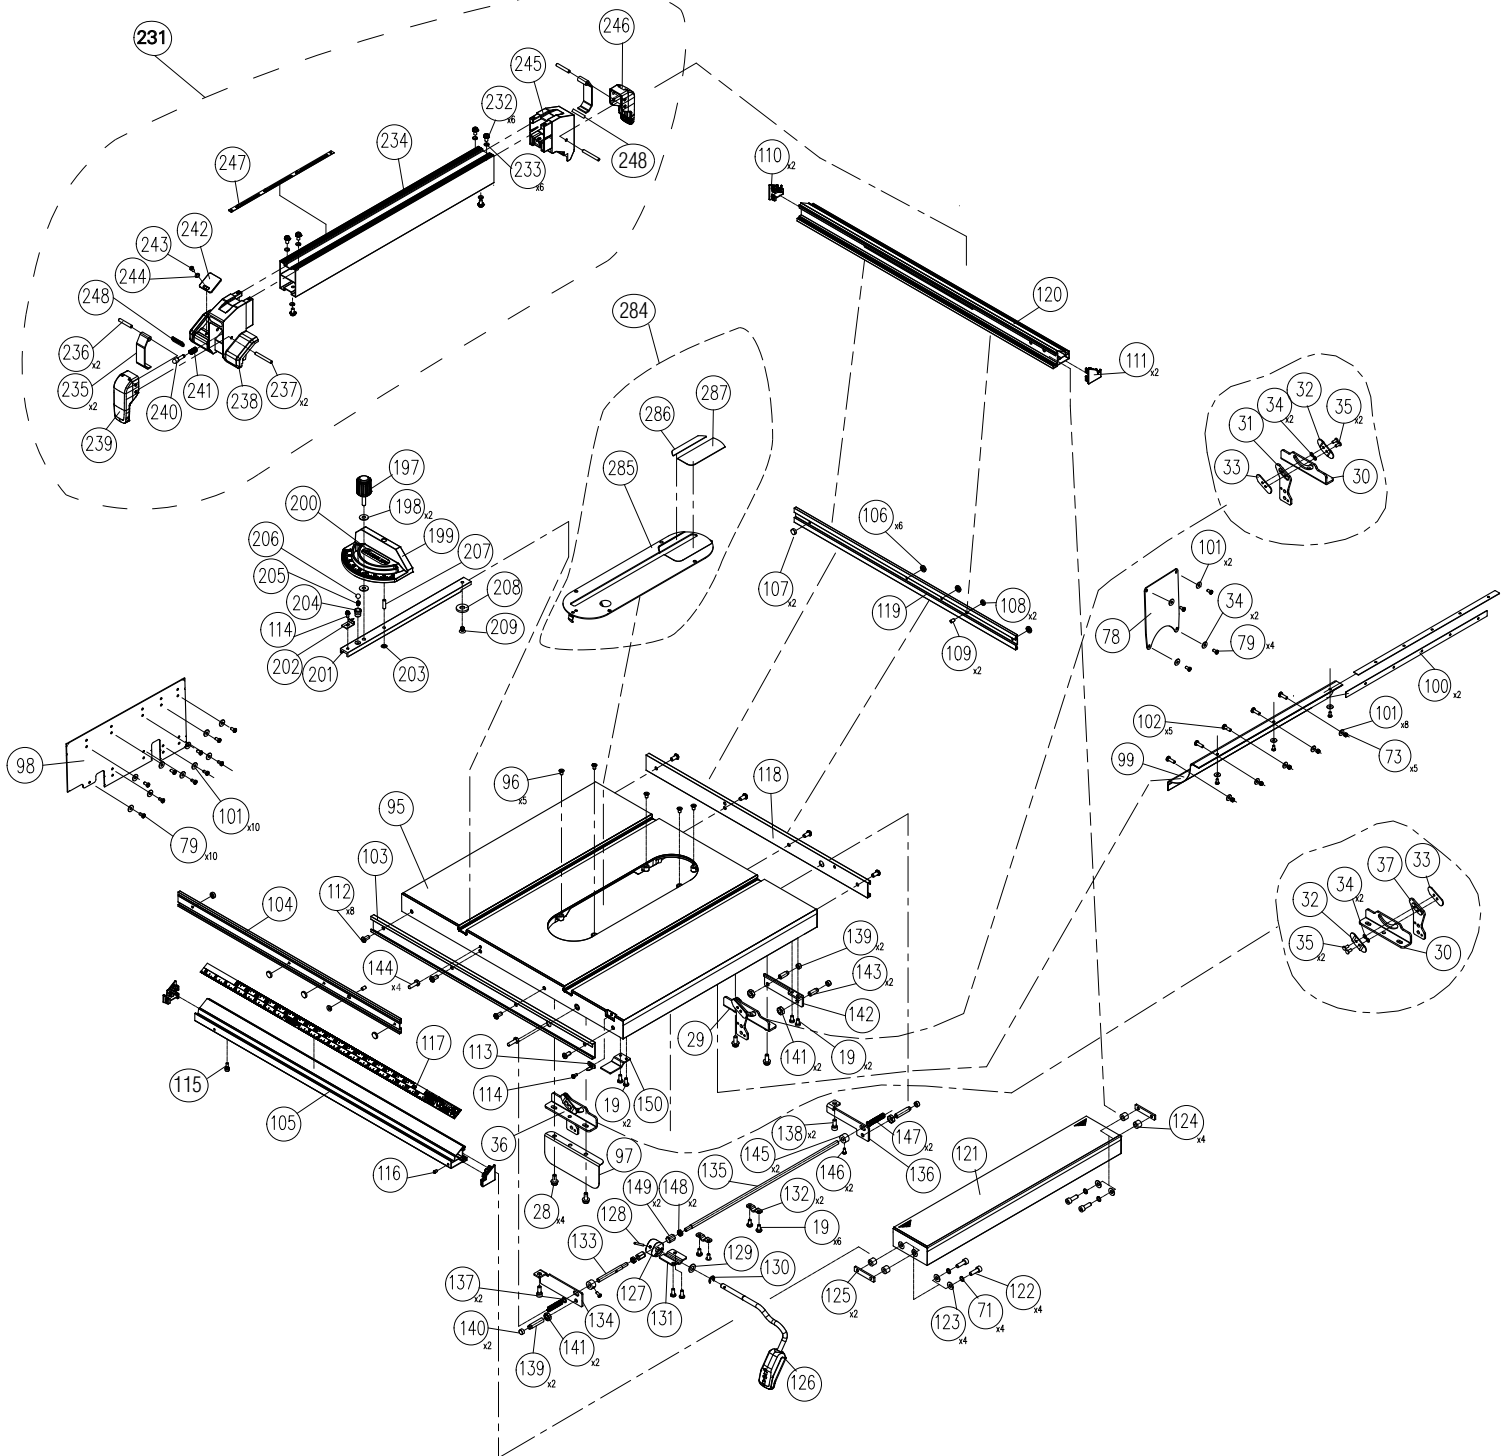

36-6010

COMPACT PORTABLE TABLE SAW

POWER EQUIPMENT CORPORATION

TS-40
PART # DPEC003405
DATE: 01-27-15
REVISED: 02-03-16

36-6010

COMPACT PORTABLE TABLE SAW

REPLACEMENT PARTS

ITEM #	DELTA PART#	DESCRIPTION	QTY	ITEM #	DELTA PART#	DESCRIPTION	QTY
1	DPEC003408	Shaft	1	83*	DPEC003380	Lock Nut M8	4
2*	DPEC003409	Spring Pin 4mm X 20L	1	84*	DPEC003469	Flat Washer D8.2 X D16 X 1.5t	1
3*	DPEC003410	Washer Flat D8.2 X D20 X 1t	1	85	DPEC003470	Bevel Locking Lever	1
4*	DPEC003411	Key 3 X 3 X 8mm	2	86	DPEC003471	Special Hex Screw	1
5	DPEC003412	Bevel Gear PM-300C	2	87*	DPEC003472	Phillips Round Head Screw M6 X 10	1
6*	DPEC003413	Washer Flat D8.2 X D16 X 1t	3	88*	DPEC003473	Flat Washer D6 X D12 X1t	1
7*	DPEC003414	Hex Soc Hd Scrw w/Flat Washer M4 X 12	2	89	DPEC003474	Plastic Flat Washer D10.5 X 32 X 1.5t PE Black	1
8*	DPEC003415	Washer Flat D4 X 16 X 1t	1	90	DPEC003475	Flat Washer D10.5 X 32 X 1t Black	1
9	DPEC003416	Rod Supporting PM-300C	1	91	DPEC003476	Bevel Indicator	1
10*	DPEC003417	Hex Soc Hd Scrw w/Spring Washer M5 X 12	2	92*	DPEC003477	Phillips Round Head Screw M5 X 8	1
11	DPEC003418	Conical Washer D8 X D16 X 0.8t	1	94	DPEC003478	Hanging Tag	1
12	DPEC003419	Lifting Rod Black Oxide	1	95	DPEC003479	Table	1
13*	DPEC003420	Washer Flat D5 X D16 X 1.5t	1	96*	DPEC003480	Phillips Flat Head Screw M5 X 8	5
14*	DPEC003421	Pan Head Hex Socket Screw M5 X 12	1	97	DPEC003481	Rear Stop Plate	1
15	DPEC003422	Sliding Rod Front	1	98	DPEC003482	Left Dust Cover Sheet	1
16	DPEC003423	Sliding Rod Rear	1	99	DPEC003483	Right Dust Cover Sheet	1
17*	DPEC003424	Phillips Rnd Hd M5 X 25 w/Flat Washer	3	100	DPEC003484	Right Cover Sheet Plate	1
18	DPEC003425	Dust Chute Guard	1	101*	DPEC003485	Flat Washer D4 X D12 X 1t	18
19	DPEC003426	Buttn Hd Hex Socket Screw M5 X 12	16	102*	DPEC002935	Phillips Round Head Screw M4 X 6	5
20	DPEC003427	Dust Chute Assembly	1	103	DPEC003487	Front Rail	1
21*	DPEC003428	Spring Pin D4 X 10mm	4	104	DPEC003488	Front Middle Rail	1
22*	DPEC002171	Tooth Washer M6	4	105	DPEC003489	Front Slide Rail	1
23*	DPEC003429	Buttn Hd Hex Socket Screw M6 X 12	12	106	DPEC003490	Middle Rail Sleeve	6
24	DPEC003430	Dust Chute Cover	1	107	DPEC003491	Middle Rail Stop	2
25*	DPEC003431	Blade 10" 28T	1	108	DPEC003492	Middle Rail Insert	2
26	DPEC003432	Blade Flange	1	109*	DPEC003493	Set Screw M5 X 8	2
27	DPEC003433	Blade Nut	1	110	DPEC003494	Rail Cap (Left)	2
28*	DPEC003434	Bn Hd Hex Soc Srw M6 X 16 w/Flat Washer	4	111	DPEC003495	Rail Cap (Right)	2
29	DPEC003435	Rear Support Plate Assembly	1	113	DPEC003496	Pointer	1
34*	DPEC003438	Washer Flat D4.1 X 7.5 X 1.2t	7	114*	DPEC003497	Phillips Round Hd Screw M4 X 8 w/Flat Washer	2
36	DPEC003436	Front Support Plate Assembly	1	115*	DPEC003498	Phillips Rnd Hd Screw M6 X 12 w/Spring Washer	1
38	DPEC003437	Motor Assembly	1	116*	DPEC003499	Phillips Round Head Screw M4 X 5	1
39	DPEC003439	Needle Bearing	1	117	DPEC003500	Scale Ruler	1
40	DPEC003440	Shaft	1	118	DPEC003501	Rear Aluminium Rail	1
41	DPEC003441	Inner Blade Flange	1	119	DPEC003502	Rear Middle Rail	1
42	DPEC003442	Bearing Cover	1	120	DPEC003503	Rear Slide Rail	1
43	DPEC003443	Bearing	1	121	DPEC003504	Extension Wing	1
44*	DPEC003444	Torx Screw M5 X 8	2	122*	DPEC003505	Hex Socket Bolt M6 X 20	4
45	DPEC003445	Spacer Ring D17.05 X D24 X 2t	1	123*	DPEC003506	Flat Washer D6 X D14 X1t	4
46	DPEC003446	Drive Gear	1	124	DPEC003507	Extension Wing Spacer Ring	4
47	DPEC003447	C-Ring S-17	1	125	DPEC003508	Fixed Rail Plate	2
48	DPEC003448	Gasket	1	126	DPEC003509	Fixed Rod Handle	1
49*	DPEC003449	Torx Screw M5 X 12	3	127	DPEC003510	Cam	1
52*	DPEC003565	Cable Clamp	4	128	DPEC003511	Spring Pin D3 X 28	1
53	DPEC003450	Brush Holder	2	129*	DPEC003396	Flat Washer D8 X D16 X 1t	1
62	DPEC003451	Brush 17 X 17 X 7	2	130	DPEC002216	E-Ring E7	1
63	DPEC003452	Brush Cap	2	131	DPEC003512	Fixed Rod Press Buckle	1
64	DPEC003453	Riving Knife Assembly	1	132	DPEC003513	Mandrel Press Buckle	2
65*	DPEC003454	Set Screw M6 X 10	3	133	DPEC003514	Front Push Rod	1
66	DPEC003455	Riving Knife Cover Plate	1	134	DPEC003515	Front Rail Push Pedal	1
67	DPEC003456	Shoulder Screw	2	135	DPEC003516	Rear Push Rod	1
68	DPEC003457	Spring Holder (Riving Knife Assembly)	1	136	DPEC003517	Rear Rail Push Pedal	1
69*	DPEC003458	Phillips Flat Head Screw M3 X 8	2	137*	DPEC003518	Flat Washer D7 X D10 X 1t	2
70	DPEC003459	Compression Spring (Riving Knife Assembly)	1	138	DPEC003519	Hex Socket Shoulder Screw M6 X 14.8	2
71*	DPEC003460	Spring Washer	5	139	DPEC003520	Set Screw M8 X 35	2
72	DPEC003461	Knob M6 (riving Knife Assembly)	1	140	DPEC003521	Rail Fixed Sleeve	4
73*	DPEC003318	Lock Nut M4	1	141*	DPEC002229	Hex Nut M8	4
74	DPEC003462	Shaft Screw Assembly	1	142	DPEC003522	L-Plate	1
75*	DPEC002909	Hex Socket Head Bolt M5 X 20	2	143	DPEC003523	Rail Adjustment Screw M8 X 20	2
76	DPEC003463	Motor Base	1	144	DPEC003524	Plastic Flat Set Screw M5 X 6	8
77*	DPEC003464	Phillips Round Head Screw M5 X 10	2	145	DPEC003525	Spring Fixed Block	2
78	DPEC003465	Left Dust Cover	1	146*	DPEC003024	Phillips Round Head Screw M4 X 8	2
79*	DPEC002984	Phillips Round Head Screw M4 X 8	15	147	DPEC003526	Compression Spring	2
80	DPEC003466	Riving Knife	1	148*	DPEC001304	Hex Nut M6	2
81	DPEC003467	Hand Wheel	1	149	DPEC003527	Special Hex Cap Nut	2
82*	DPEC003468	Hex Nut M6 10mm X 5.5H	1	150	DPEC003528	Rail Stop Plate	1