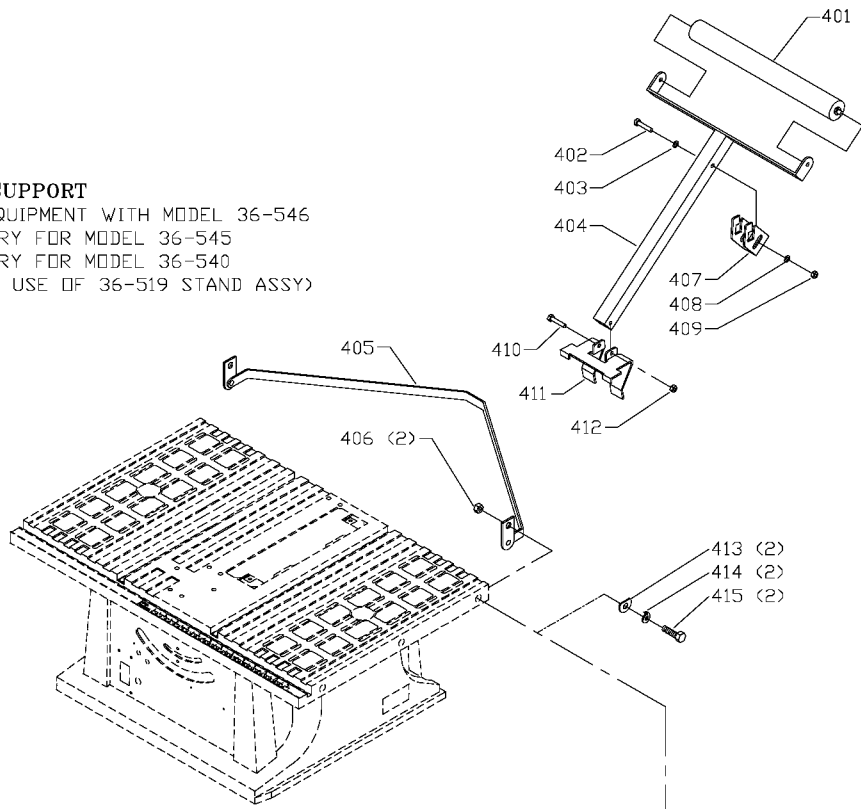

GUARD ASSY, EARLY MODELS ONLY  
PRIOR TO SERIAL NUMBER 9602

DETAIL A  
CLOSED SLOT

GUARD ASSY, CURRENT MODELS ONLY  
SERIAL NUMBER 9602 & HIGHER

DETAIL B  
OPEN SLOT

### 36-547 OUTFEED ROLLER SUPPORT

IS PROVIDED AS STANDARD EQUIPMENT WITH MODEL 36-546  
& AVAILABLE AS AN ACCESSORY FOR MODEL 36-545  
& AVAILABLE AS AN ACCESSORY FOR MODEL 36-540  
(MODEL 36-540 REQUIRES THE USE OF 36-519 STAND ASSY)

### 36-519 STAND ASSY

IS PROVIDED AS STANDARD EQUIPMENT  
WITH MODELS 36-546 & 36-545  
& AVAILABLE AS AN ACCESSORY  
FOR MODEL 36-540

## Parts List for 36-545 Type 1

Item Number	Part Number	Description	Qty Required
1	000000-00	No Longer Available	1
1	490591-00	FENCE ASSEMBLY	1
2	1246013	CAP SCREW	2
3	1313361	STAR WASHER	2
4	488855-00	SCREW	1
5	90511873	POINTER	1
6	1246118	ROLL PIN	1
7	489076-00	HANDLE	1
8	491964-00	NUT	1
9	488997-00	ECCENTRIC CAM	1
10	488998-00	ADJUSTING SCREW	1
11	489001-00	PIN	1
12	489000-00	PIN	1
13	490591-00	FENCE ASSEMBLY	1
14	489003-00	SPRING	1
15	1243501	SCREW	2
16	489005-00	SPRING PLATE	1
17	489006-00	PLATE	1
18	489007-00	SPRING	1
19	489008-00	REAR CLAMP	1
20	489009-00	SLIDE	1
21	489010-00	LOCK ROD	1
54	900060	TABLE INSERT	1
55	1340406	SCREW	2
56	489080-00	NUT	2
57	489082-00	FLAT HEAD SCREW	6
60	1346713	TABLE	1