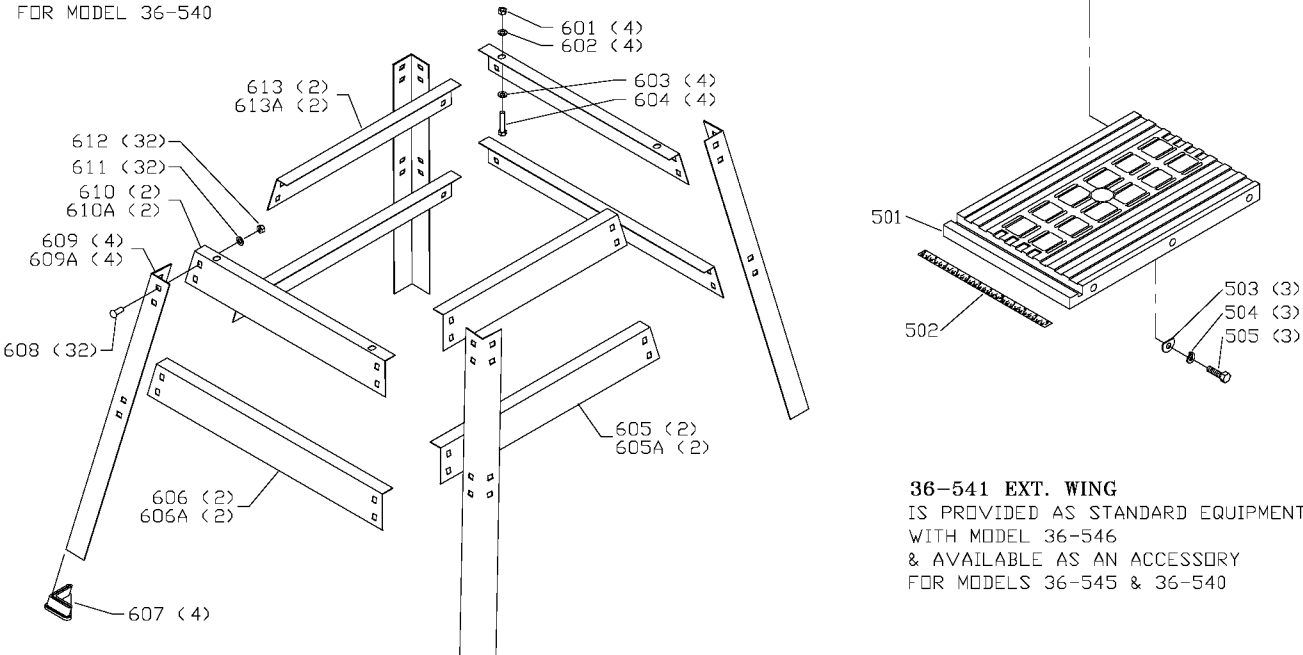

36-519 STAND ASSY

IS PROVIDED AS STANDARD EQUIPMENT
WITH MODELS 36-546 & 36-545
& AVAILABLE AS AN ACCESSORY
FOR MODEL 36-540