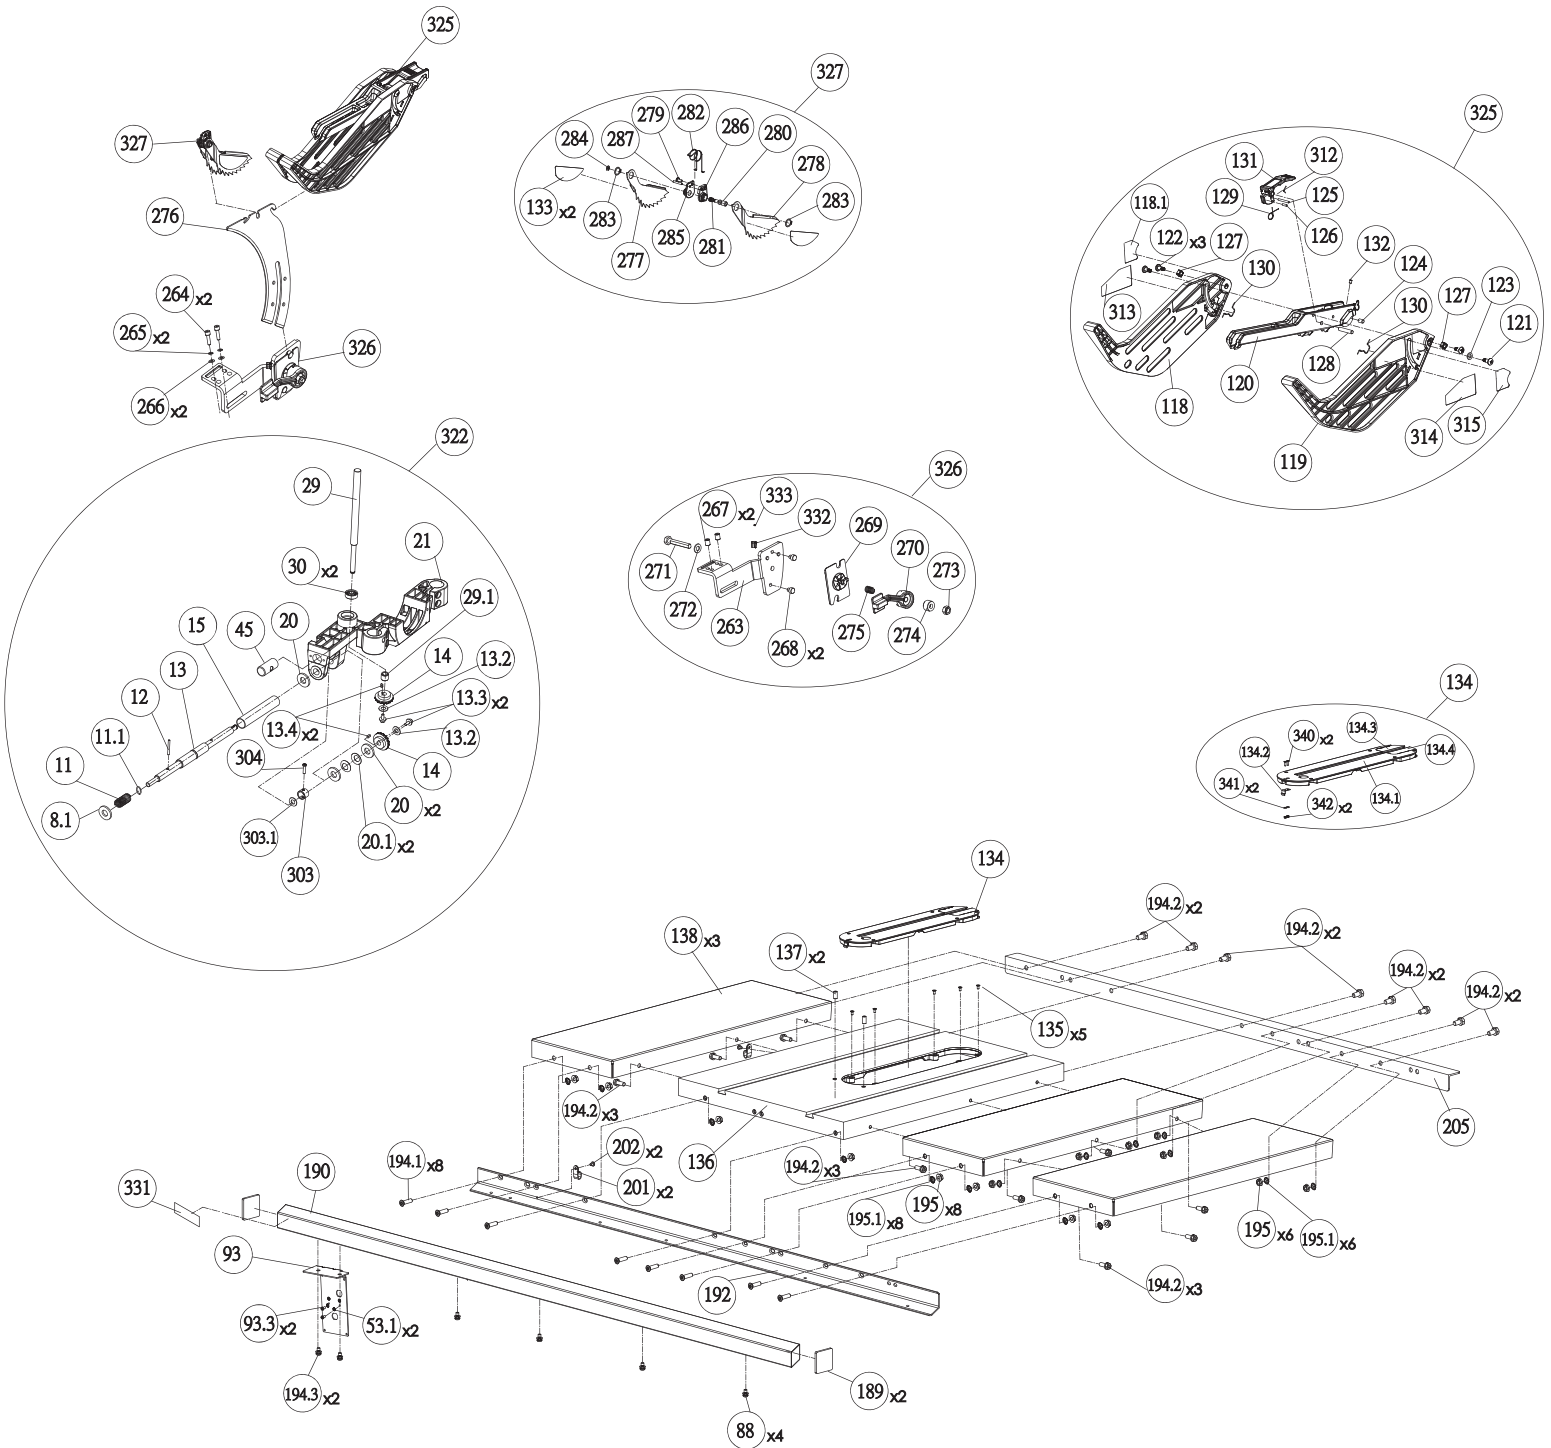

36-5000T2, 36-5100T2, 36-5052T2, & 36-5152T2 CONTRACTOR SAWS