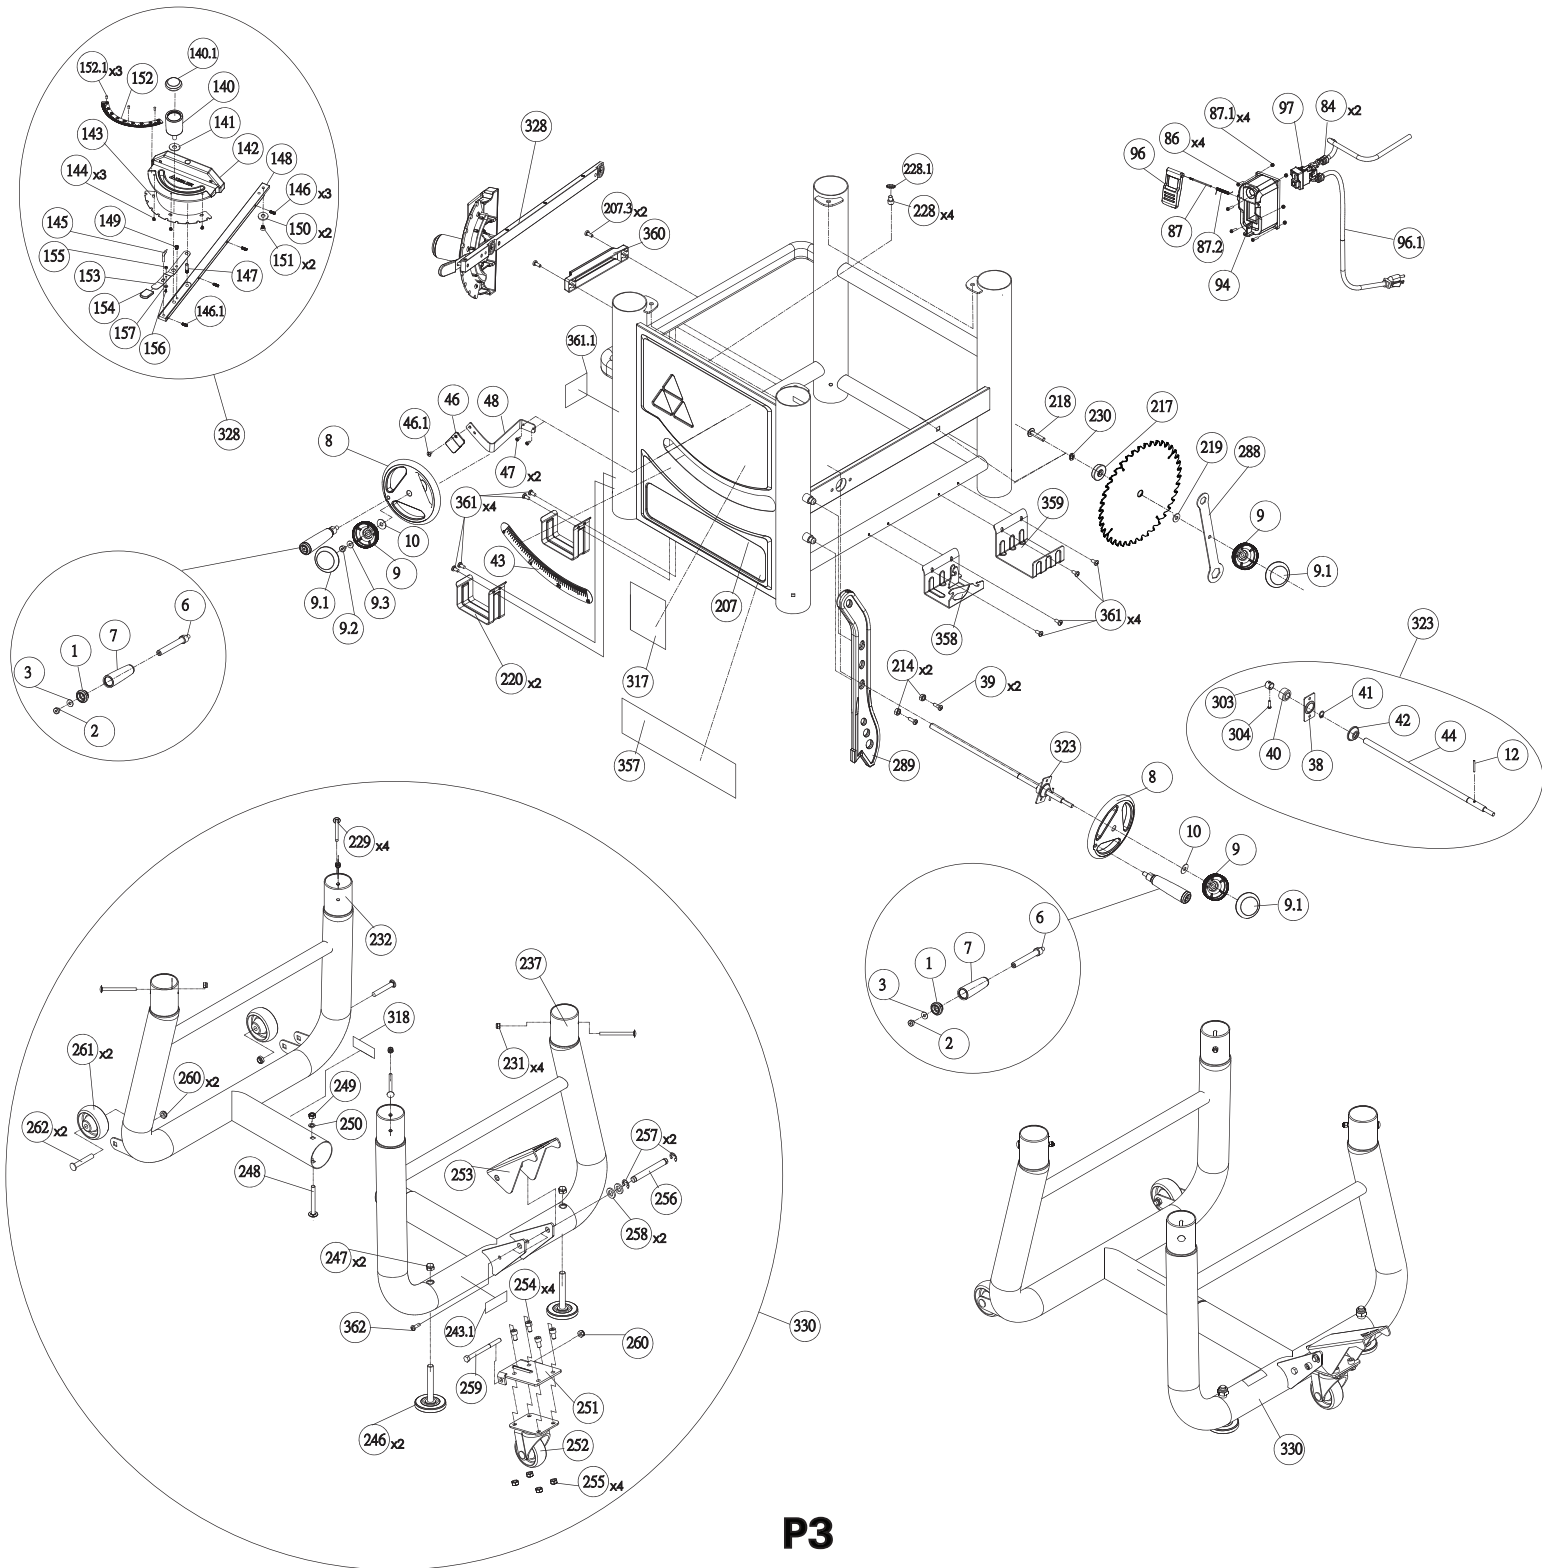

36-500T2, 36-5100T2, 36-5052T2, & 36-5152T2 CONTRACTOR SAWS