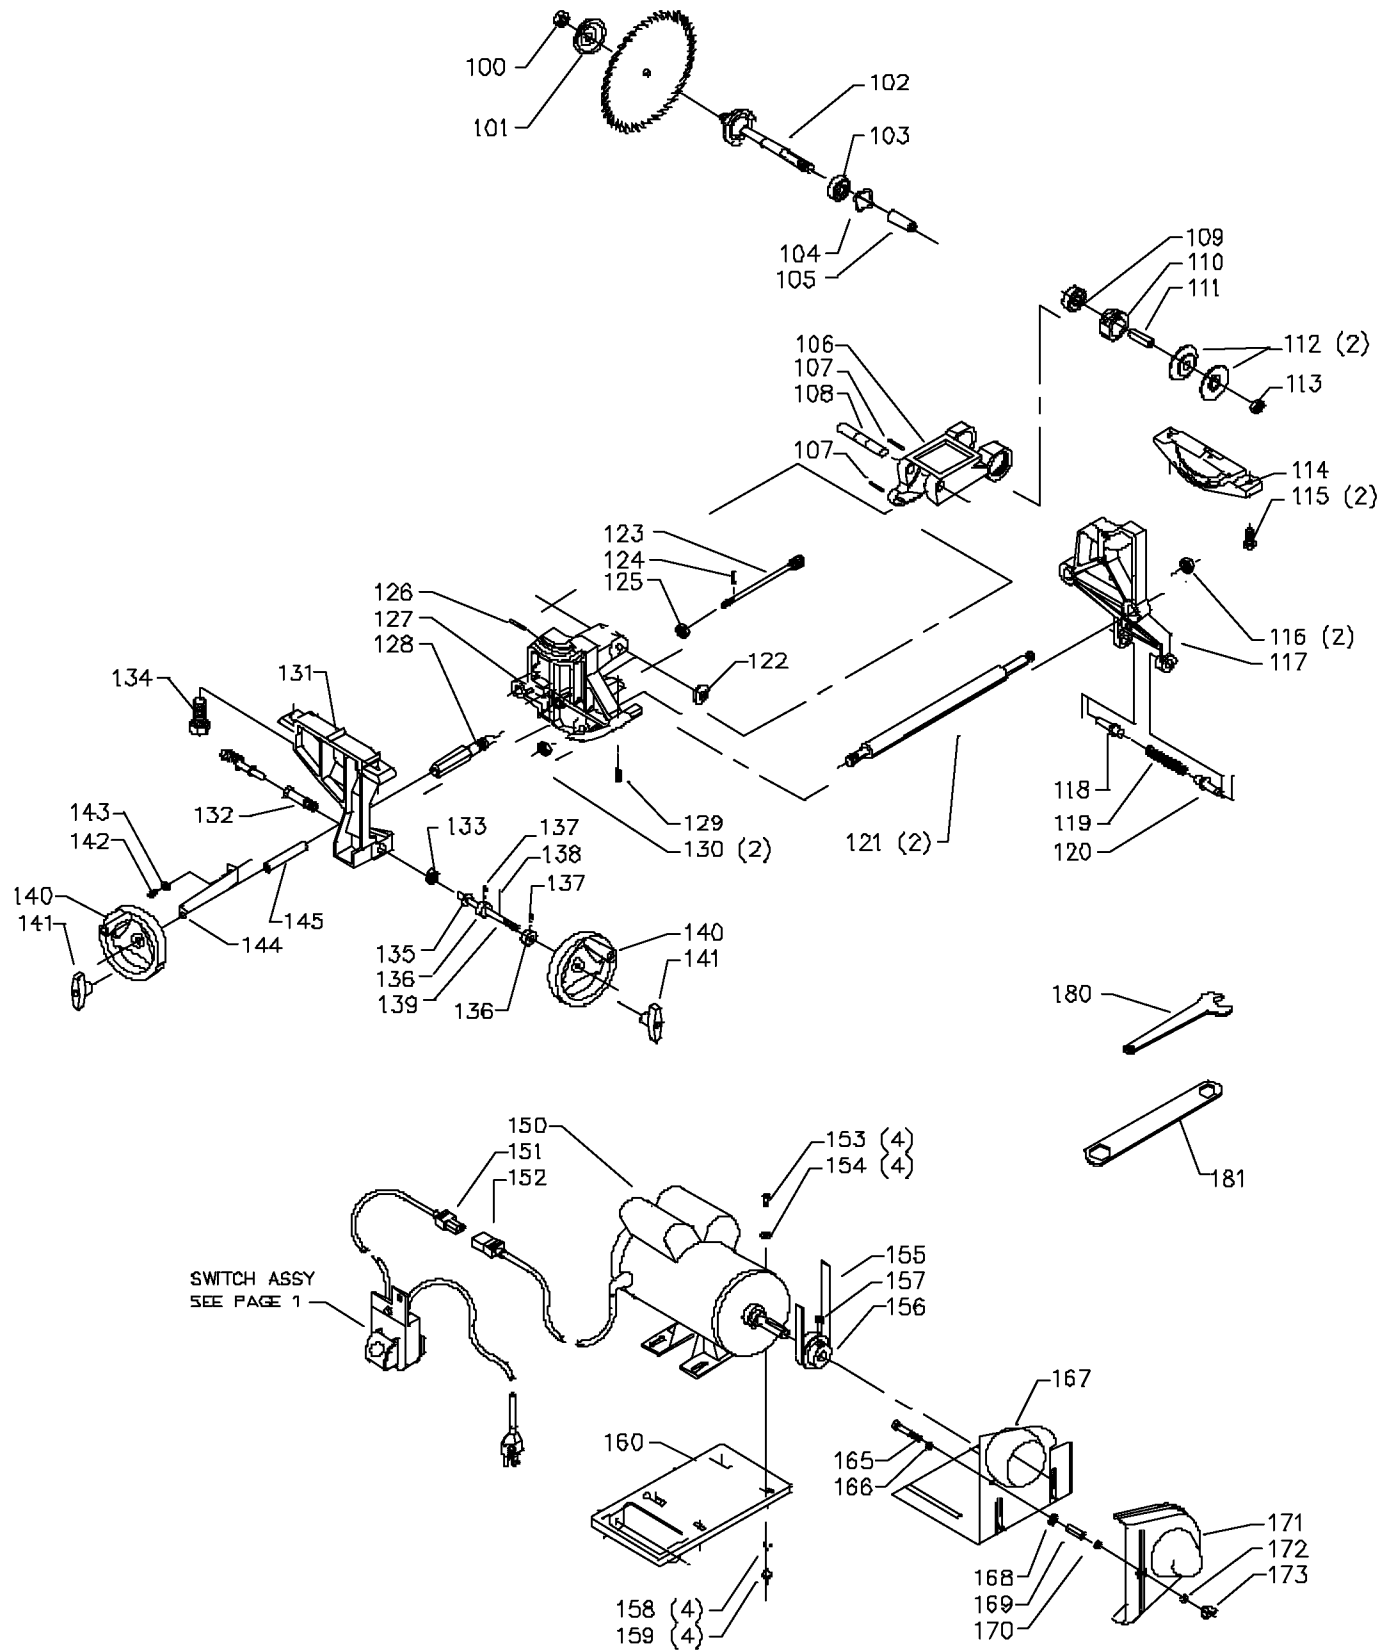

## Parts List for 36-485 Type 1

Item Number	Part Number	Description	Qty Required
1	1086935	BLADE GUARD	1
1	1086334S	SEE THRU GUARD	1
2	1086388S	PUSH NUT CAP	1
3	1087811S	PIN	1
4	1086388S	PUSH NUT CAP	1
5	1086353S	SPRING	1
6	422160470001S	KICK BACK FINGER	2
7	422040710007S	PIN	1
8	1086337S	PIVOT BRACKET	1
9	1086387S	PUSH NUT	1
10	422040860002S	SPLITTER W/BUSHING	1
11	905010106729S	PIN	1
12	901110231476S	BOLT	1
13	422190890003S	BRACKET	1
14	904010101620S	WASHER	1
15	902010101300S	HEX NUT	1
16	901010600626S	CAP SCREW	2
17	904010101614S	STEEL WASHER	2
18	901010600649S	CAP SCREW	1
19	422030720001S	PLATE	1
20	422040140037S	SPLITTER BRACKET	1
21	901030100230S	SCREW	1
22	901030100755S	CAP SCREW	1
23	904010101614S	STEEL WASHER	2
26	901010600664S	CAP SCREW	3
27	904100312097S	SPECIAL WASHER	3
32	422390670001	SWITCH ACTUATOR	1

## Parts List for 36-485 Type 1

Item Number	Part Number	Description	Qty Required
65	436061230003	LEG PANEL-REAR	1
66	000000-00	No Longer Available	1
67	000000-00	No Longer Available	1
68	1087794	RIVET	4
69	000000-00	No Longer Available	1
70	000000-00	No Longer Available	1
71	901052131498	SCREW	3
72	902012931513S	KEPS NUT	8
73	901024531123S	SCREW	8
74	427990480001	FOOT	4
75	438010040054	CABLE TIE	3
76	901030331046S	FLAT HEAD SCREW	1
77	902010101300S	HEX NUT	1
78	904010101620S	WASHER	1
80	422020740001S	HOLE PLUG	1
81	422020600003S	HANDLE	1
82	904070105555S	FIBRE WSHR	1
83	422013550004	MITER GAGE BODY	1
84	901041501181S	SET SCREW	1
85	901041509428S	SET SCREW	3
86	34-895	MITER GAUGE	1
87	422010880004S	STOP LINK	1
88	901041501181S	SET SCREW	1
89	422010750001S	POINTER	1
90	422011120001S	SCREW	1
91	422040720001S	PLATE	1
92	901020305750S	MACHINE SCREW	1