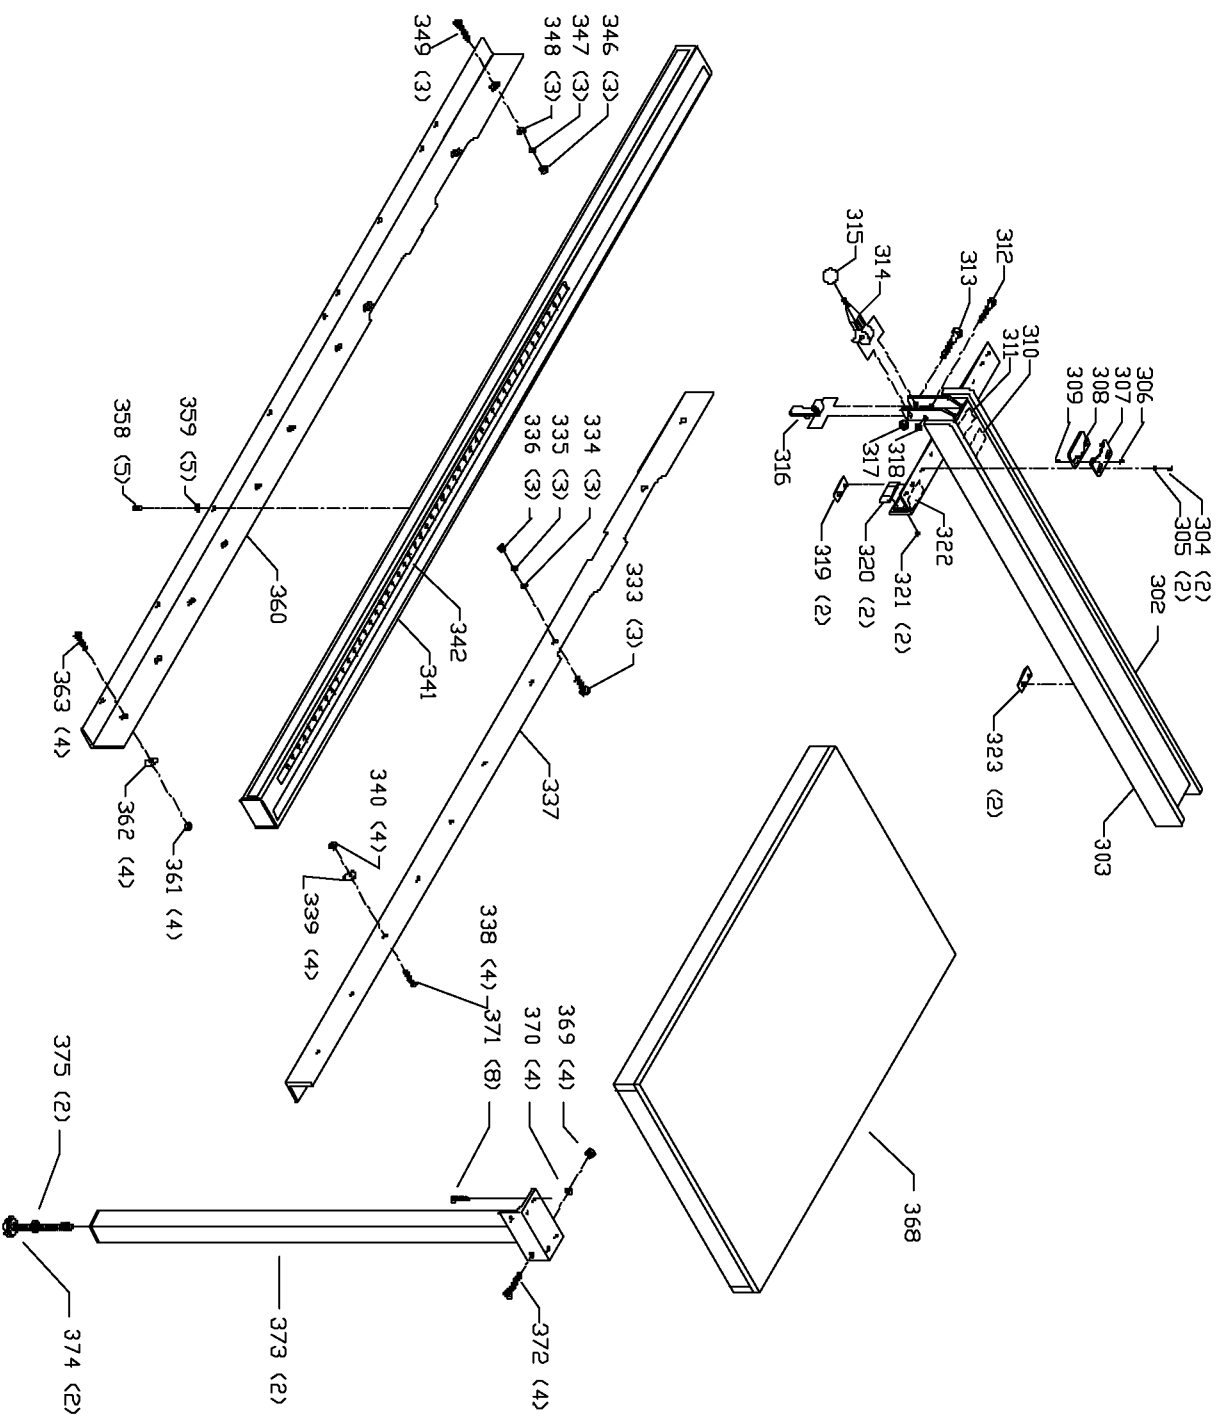

**Note A: take care to ensure that the cords outer insulating jacket passes through switch box cord clamp area before tightening switch box screws**

## Parts List for 36-485 Type 1

Item Number	Part Number	Description	Qty Required
1	1086935	BLADE GUARD	1
1	1086334S	SEE THRU GUARD	1
2	1086388S	PUSH NUT CAP	1
3	1087811S	PIN	1
4	1086388S	PUSH NUT CAP	1
5	1086353S	SPRING	1
6	422160470001S	KICK BACK FINGER	2
7	422040710007S	PIN	1
8	1086337S	PIVOT BRACKET	1
9	1086387S	PUSH NUT	1
10	422040860002S	SPLITTER W/BUSHING	1
11	905010106729S	PIN	1
12	901110231476S	BOLT	1
13	422190890003S	BRACKET	1
14	904010101620S	WASHER	1
15	902010101300S	HEX NUT	1
16	901010600626S	CAP SCREW	2
17	904010101614S	STEEL WASHER	2
18	901010600649S	CAP SCREW	1
19	422030720001S	PLATE	1
20	422040140037S	SPLITTER BRACKET	1
21	901030100230S	SCREW	1
22	901030100755S	CAP SCREW	1
23	904010101614S	STEEL WASHER	2
26	901010600664S	CAP SCREW	3
27	904100312097S	SPECIAL WASHER	3
32	422390670001	SWITCH ACTUATOR	1

## Parts List for 36-485 Type 1

Item Number	Part Number	Description	Qty Required
65	436061230003	LEG PANEL-REAR	1
66	000000-00	No Longer Available	1
67	000000-00	No Longer Available	1
68	1087794	RIVET	4
69	000000-00	No Longer Available	1
70	000000-00	No Longer Available	1
71	901052131498	SCREW	3
72	902012931513S	KEPS NUT	8
73	901024531123S	SCREW	8
74	427990480001	FOOT	4
75	438010040054	CABLE TIE	3
76	901030331046S	FLAT HEAD SCREW	1
77	902010101300S	HEX NUT	1
78	904010101620S	WASHER	1
80	422020740001S	HOLE PLUG	1
81	422020600003S	HANDLE	1
82	904070105555S	FIBRE WSHR	1
83	422013550004	MITER GAGE BODY	1
84	901041501181S	SET SCREW	1
85	901041509428S	SET SCREW	3
86	34-895	MITER GAUGE	1
87	422010880004S	STOP LINK	1
88	901041501181S	SET SCREW	1
89	422010750001S	POINTER	1
90	422011120001S	SCREW	1
91	422040720001S	PLATE	1
92	901020305750S	MACHINE SCREW	1