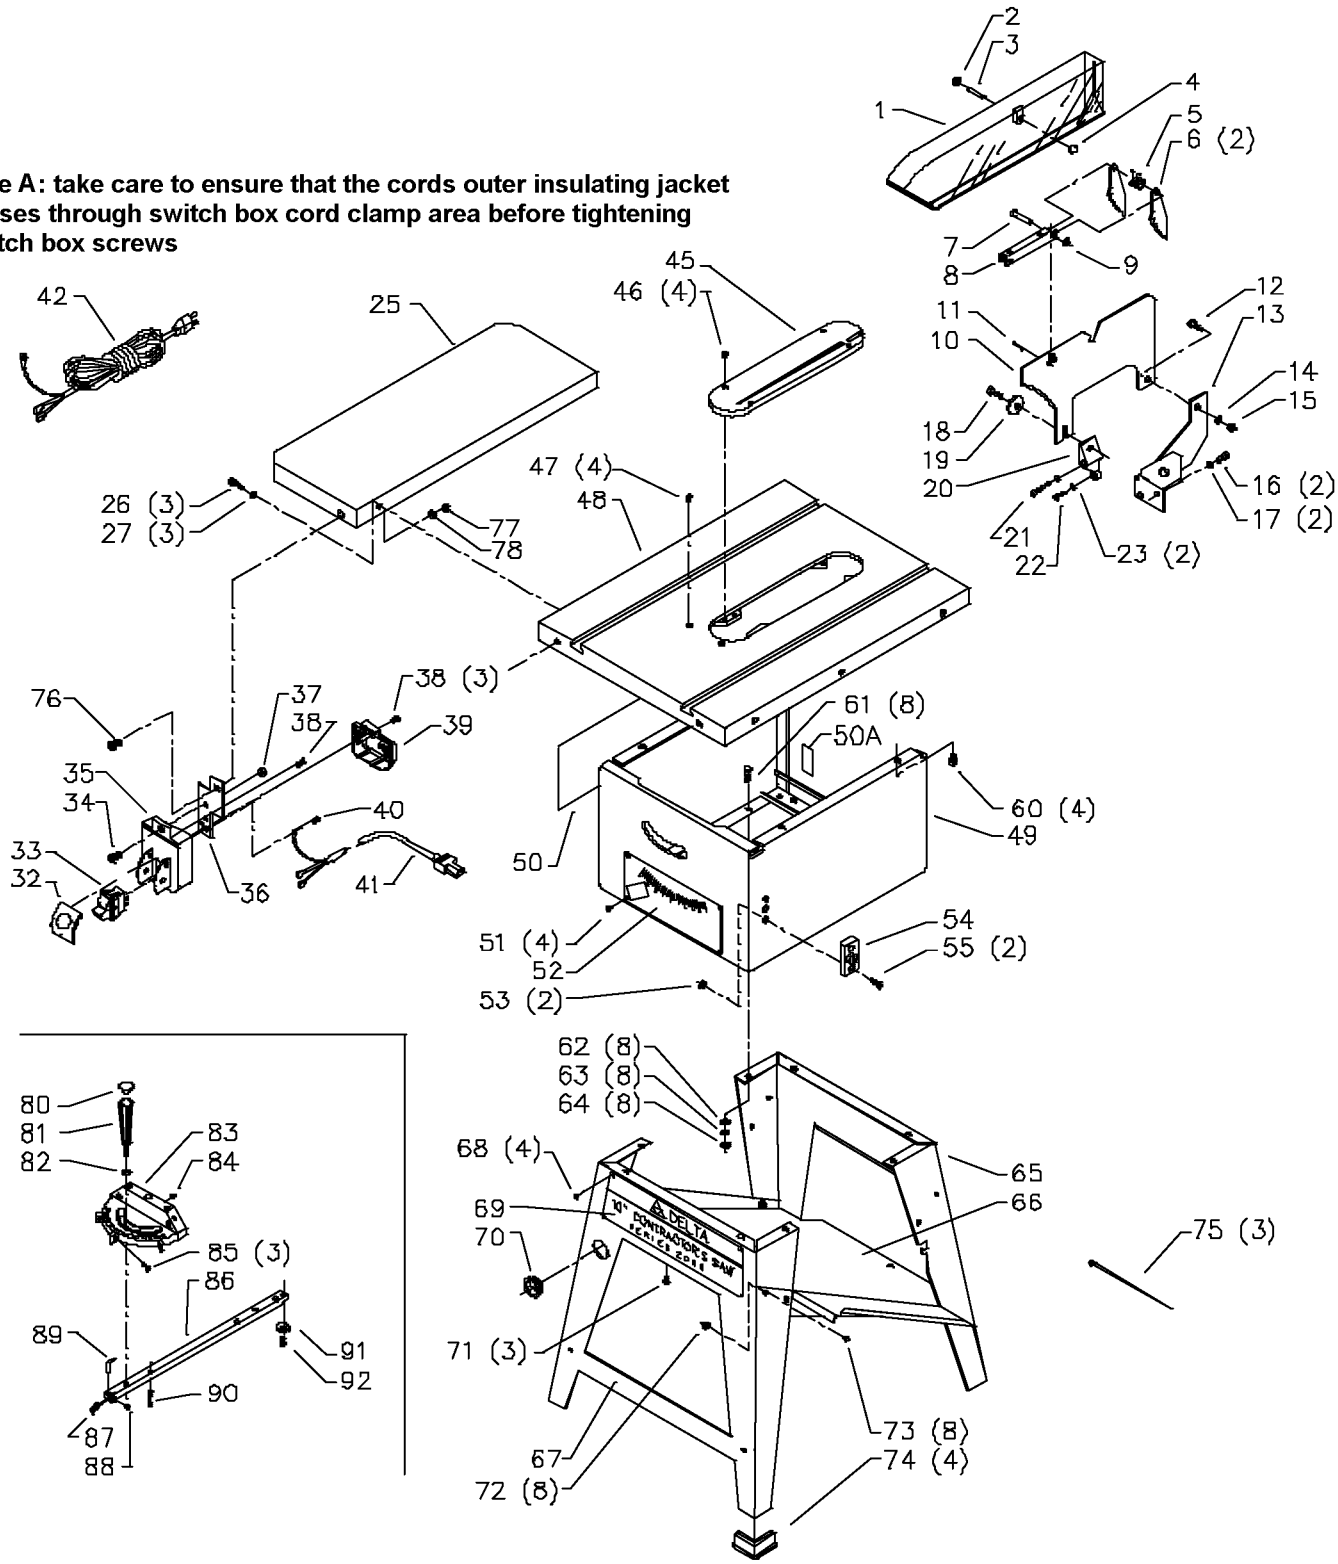

**Note A: take care to ensure that the cords outer insulating jacket passes through switch box cord clamp area before tightening switch box screws**

## Parts List for 36-485 Type 1

Item Number	Part Number	Description	Qty Required
1	1086935	BLADE GUARD	1
1	1086334S	SEE THRU GUARD	1
2	1086388S	PUSH NUT CAP	1
3	1087811S	PIN	1
4	1086388S	PUSH NUT CAP	1
5	1086353S	SPRING	1
6	422160470001S	KICK BACK FINGER	2
7	422040710007S	PIN	1
8	1086337S	PIVOT BRACKET	1
9	1086387S	PUSH NUT	1
10	422040860002S	SPLITTER W/BUSHING	1
11	905010106729S	PIN	1
12	901110231476S	BOLT	1
13	422190890003S	BRACKET	1
14	904010101620S	WASHER	1
15	902010101300S	HEX NUT	1
16	901010600626S	CAP SCREW	2
17	904010101614S	STEEL WASHER	2
18	901010600649S	CAP SCREW	1
19	422030720001S	PLATE	1
20	422040140037S	SPLITTER BRACKET	1
21	901030100230S	SCREW	1
22	901030100755S	CAP SCREW	1
23	904010101614S	STEEL WASHER	2
26	901010600664S	CAP SCREW	3
27	904100312097S	SPECIAL WASHER	3
32	422390670001	SWITCH ACTUATOR	1

## Parts List for 36-485 Type 1

Item Number	Part Number	Description	Qty Required
33	438010170206S	SWITCH	1
33	000000-00	No Longer Available	1
34	901030308013S	SCREW	1
35	000000-00	No Longer Available	1
36	422190010003S	SWITCH PLATE	1
37	489026-00	HEX NUT	1
38	901051631229	PAN HEAD SCREW	3
39	422390130001	SWITCH BOX	1
40	901051631126S	SCREW	1
41	438013020671	FEMALE DISCONNECT	1
42	438013020672	CORD SET	1
46	901044615297	SCREW	4
47	901042931395	NYLOC SET-SCREW	4
48	000000-00	No Longer Available	1
49	422193180011	CABINET ASSY	1
50	000000-00	No Longer Available	1
50	000000-00	No Longer Available	1
51	1087794	RIVET	4
52	000000-00	No Longer Available	1
53	902015031514	FLANGED HEX NUT	2
54	422190890007S	BRACKET	1
55	901020500704	CAP SCREW	2
60	000000-00	No Longer Available	4
61	489047-00	CAP SCREW	8
62	904010101620S	WASHER	8
63	904020101703S	LOCK WASHER	8
64	902010101300S	HEX NUT	8