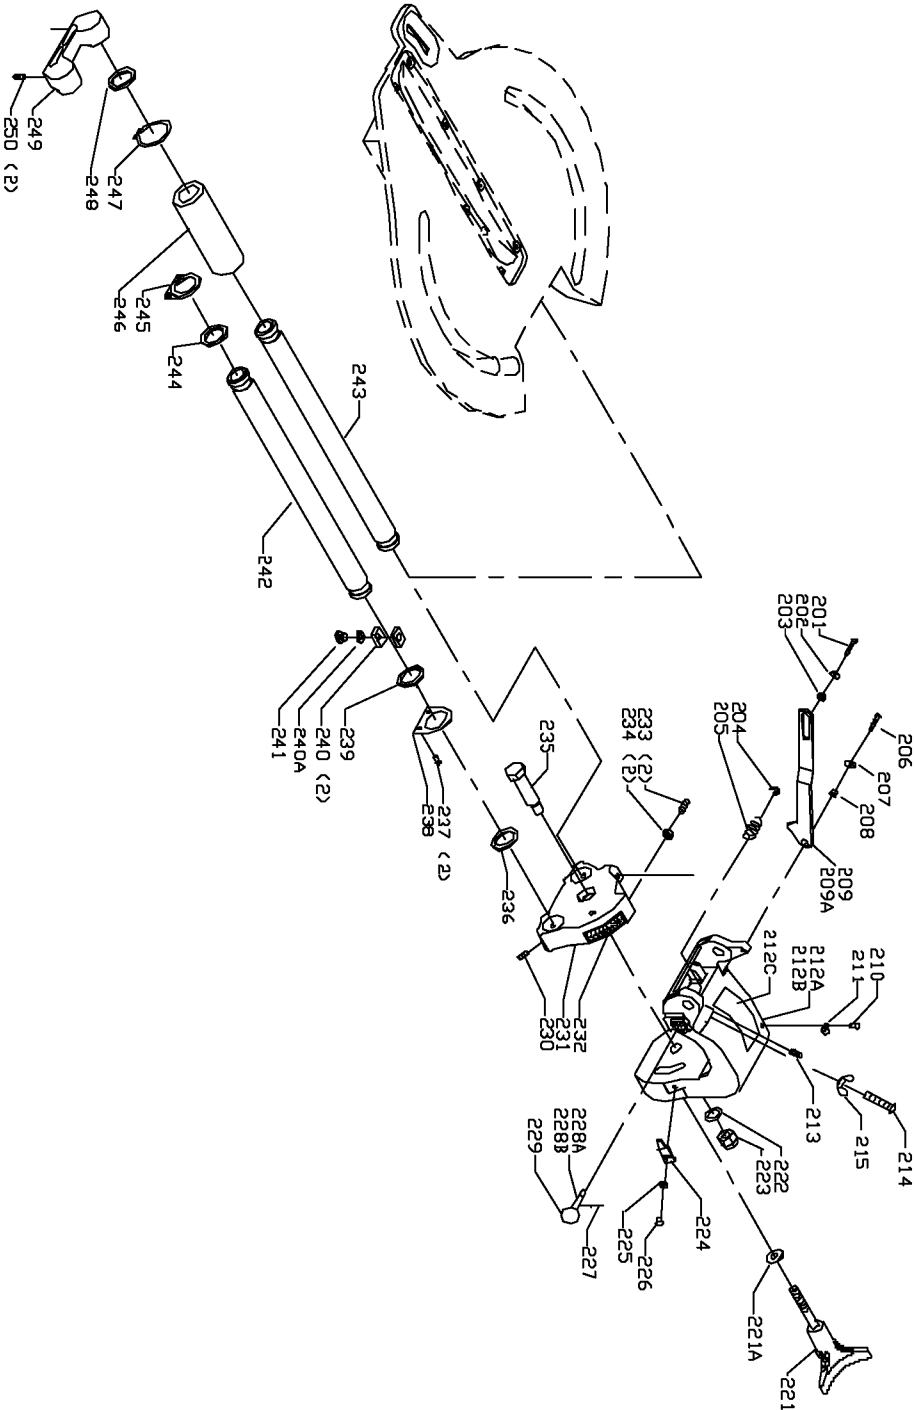

116E
 116F
 EARLY MODELS ONLY
 (RIVETED)

MODEL 36-250 ONLY

Parts List for 36-250 Type 2

Item Number	Part Number	Description	Qty Required
1	488871-00	LOCK NUT	1
3	000000-00	No Longer Available	1
3	000000-00	No Longer Available	1
3	901021201711	SCREW	4
3	902881	BLADE GUARD	1
4	1342998	SPRING	1
5	488867-00	CARRIAGE HEAD SCREW	1
6	1342989	ARBOR BOLT	1
7	000000-00	No Longer Available	1
9	901020100501	MACHINE SCREW	1
10	904030301757S	LOCK WASHER	1
12	1346289	STOP	1
13	901020100556	MACHINE SCREW	1
14	904010101609	STEEL WASHER	1
15	1346292	BUMPER	1
17	901010600629	SCREW	1
18	1310157	SCREW	2
19	488874-00	LOCK WASHER	2
20	000000-00	No Longer Available	1
21	000000-00	No Longer Available	1
24	1342930	CLAMP	1
25	901051631126S	SCREW	1
29	1349165	BOLT	1
30	904010312937	WASHER	1
31	1346285	SPACER	1
32	1346272	BUSHING	1
33	1346275	SPRING	1

Parts List for 36-250 Type 2

Item Number	Part Number	Description	Qty Required
34	904010312937	WASHER	1
35	1342922	LOCK NUT	1
37	1341016	RET RING	1
39	1330258	RETAIN-EXTERNAL RING	1
40	000000-00	No Longer Available	1
41	1348261	SPRING	1
42	1346310	HANDLE	1
43	488912-00	GROMMET	1
48	1343051	SCREW	1
49	1346311	HANDLE	1
50	901020100505	SCREW	2
51	1310143	SCREW	2
53	488983-00	LOCK WASHER	2
54	1343021	GROUND LUG	1
55	901020100501	MACHINE SCREW	1
56	000000-00	No Longer Available	1
58	400081390008	BEARING	1
66	488874-00	LOCK WASHER	4
67	1310153	SCREW	4
68	1246008	SET SCREW	2
69	000000-00	No Longer Available	1
69	000000-00	No Longer Available	1
69	488871-00	LOCK NUT	1
69	1310148	SCREW	2
69	000000-00	No Longer Available	2
70	1348263	BRUSH HOLDER	2
71	1348266	BRUSH	2