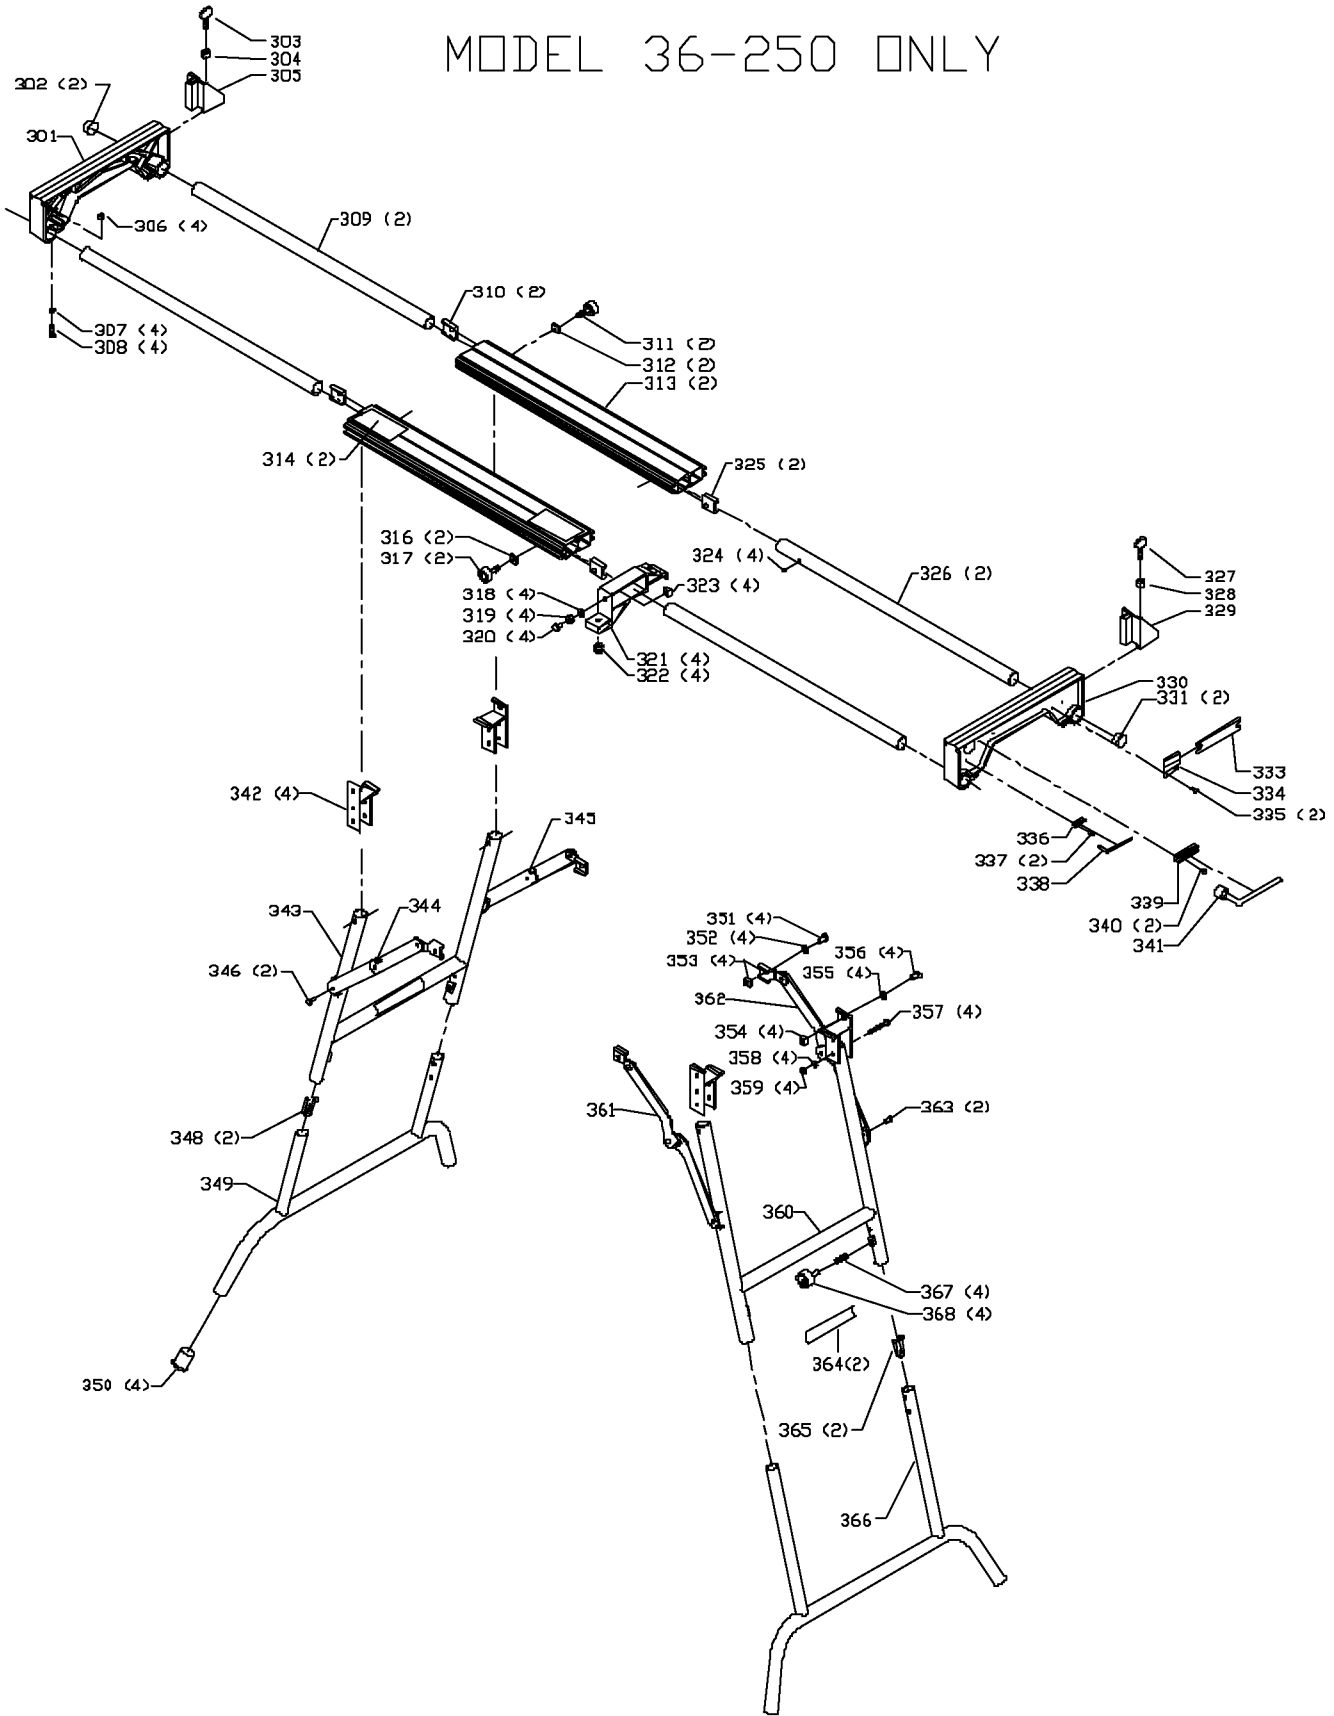

116E
 116F
 EARLY MODELS ONLY
 (RIVETED)

MODEL 36-250 ONLY

Parts List for 36-250 Type 2

Item Number	Part Number	Description	Qty Required
1	488871-00	LOCK NUT	1
3	000000-00	No Longer Available	1
3	000000-00	No Longer Available	1
3	901021201711	SCREW	4
3	902881	BLADE GUARD	1
4	1342998	SPRING	1
5	488867-00	CARRIAGE HEAD SCREW	1
6	1342989	ARBOR BOLT	1
7	000000-00	No Longer Available	1
9	901020100501	MACHINE SCREW	1
10	904030301757S	LOCK WASHER	1
12	1346289	STOP	1
13	901020100556	MACHINE SCREW	1
14	904010101609	STEEL WASHER	1
15	1346292	BUMPER	1
17	901010600629	SCREW	1
18	1310157	SCREW	2
19	488874-00	LOCK WASHER	2
20	000000-00	No Longer Available	1
21	000000-00	No Longer Available	1
24	1342930	CLAMP	1
25	901051631126S	SCREW	1
29	1349165	BOLT	1
30	904010312937	WASHER	1
31	1346285	SPACER	1
32	1346272	BUSHING	1
33	1346275	SPRING	1

Parts List for 36-250 Type 2

Item Number	Part Number	Description	Qty Required
34	904010312937	WASHER	1
35	1342922	LOCK NUT	1
37	1341016	RET RING	1
39	1330258	RETAIN-EXTERNAL RING	1
40	000000-00	No Longer Available	1
41	1348261	SPRING	1
42	1346310	HANDLE	1
43	488912-00	GROMMET	1
48	1343051	SCREW	1
49	1346311	HANDLE	1
50	901020100505	SCREW	2
51	1310143	SCREW	2
53	488983-00	LOCK WASHER	2
54	1343021	GROUND LUG	1
55	901020100501	MACHINE SCREW	1
56	000000-00	No Longer Available	1
58	400081390008	BEARING	1
66	488874-00	LOCK WASHER	4
67	1310153	SCREW	4
68	1246008	SET SCREW	2
69	000000-00	No Longer Available	1
69	000000-00	No Longer Available	1
69	488871-00	LOCK NUT	1
69	1310148	SCREW	2
69	000000-00	No Longer Available	2
70	1348263	BRUSH HOLDER	2
71	1348266	BRUSH	2