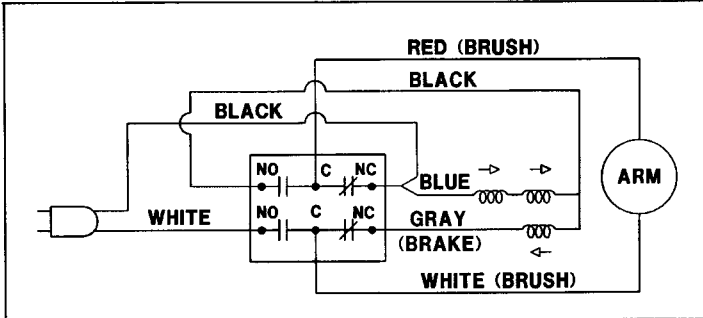

1060
EARLY MODELS ONLY

Parts List for 36-220 Type 3

Item Number	Part Number	Description	Qty Required
1	000000-00	No Longer Available	1
2	1243570	SCREW	4
3	000000-00	No Longer Available	1
4	488974-00	PAN HEAD SCREW	2
5	000000-00	No Longer Available	1
6	1343977	SWITCH LOCK	1
9	1243569	NUT	4
10	1246047	MACH SCREW	4
11	488808-00	LOCK WASHER	4
12	1246102	FL. WASHER	4
13	000000-00	No Longer Available	1
14	000000-00	No Longer Available	1
15	1243496	NUT-STEEL	1
16	000000-00	No Longer Available	1
17	000000-00	No Longer Available	1
18	1310006	SCREW	1
19	000000-00	No Longer Available	1
20	000000-00	No Longer Available	1
20	000000-00	No Longer Available	1
20	1344040	BOLT	1
21	000000-00	No Longer Available	1
21	1310311	ROLL PIN	1
21	000000-00	No Longer Available	1
21	489194-00	WAVE WASHER	1
22	000000-00	No Longer Available	1
22	1310016	DR. SCREW	2
22	000000-00	No Longer Available	1