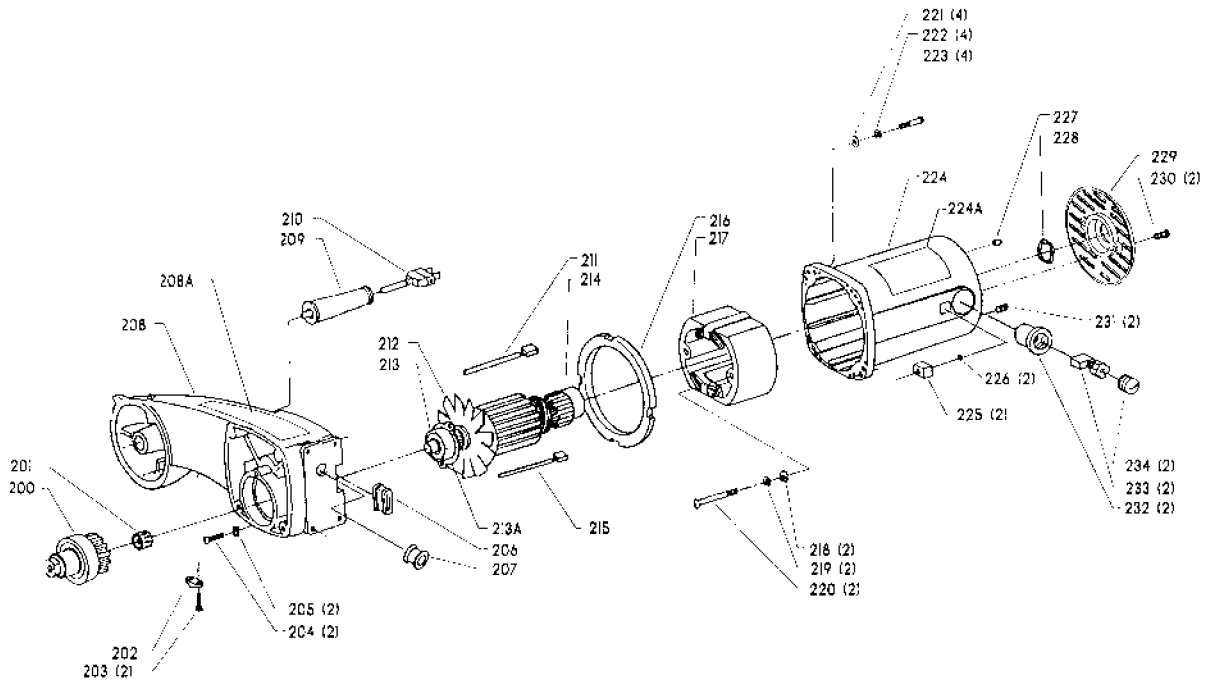

1060
EARLY MODELS ONLY

Parts List for 36-220 Type 3

Item Number	Part Number	Description	Qty Required
1	000000-00	No Longer Available	1
2	1243570	SCREW	4
3	000000-00	No Longer Available	1
4	488974-00	PAN HEAD SCREW	2
5	000000-00	No Longer Available	1
6	1343977	SWITCH LOCK	1
9	1243569	NUT	4
10	1246047	MACH SCREW	4
11	488808-00	LOCK WASHER	4
12	1246102	FL. WASHER	4
13	000000-00	No Longer Available	1
14	000000-00	No Longer Available	1
15	1243496	NUT-STEEL	1
16	000000-00	No Longer Available	1
17	000000-00	No Longer Available	1
18	1310006	SCREW	1
19	000000-00	No Longer Available	1
20	000000-00	No Longer Available	1
20	000000-00	No Longer Available	1
20	1344040	BOLT	1
21	000000-00	No Longer Available	1
21	1310311	ROLL PIN	1
21	000000-00	No Longer Available	1
21	489194-00	WAVE WASHER	1
22	000000-00	No Longer Available	1
22	1310016	DR. SCREW	2
22	000000-00	No Longer Available	1

Parts List for 36-220 Type 3

Item Number	Part Number	Description	Qty Required
23	901024431708	SCREW	1
23	904030301757S	LOCK WASHER	1
26	000000-00	No Longer Available	1
27	1343642	LOCK NUT	1
28	1341869	SHOULDER SCREW	1
29	000000-00	No Longer Available	1
30	1345934	SCREW	1
31	000000-00	No Longer Available	1
32	000000-00	No Longer Available	1
33	1343965	STOP	1
34	904010315651	WASHER	1
35	488811-00	LOCK NUT	1
36	1246052	CAP SCREW	2
37	1243360	LOCKWASHER	2
38	1344035	WASHER	2
39	1243395	HEX NUT	2
40	1344042	SET SCREW	2
45	1246018	CAP SCREW	2
46	1344035	WASHER	2
47	000000-00	No Longer Available	1
48	1246043	SET SCREW	4
49	1330398	SCREW	4
50	1343982	TABLE INSERT	1
51	000000-00	No Longer Available	1
52	1344038	BASE	1
53	1310016	DR. SCREW	1
54	000000-00	No Longer Available	1