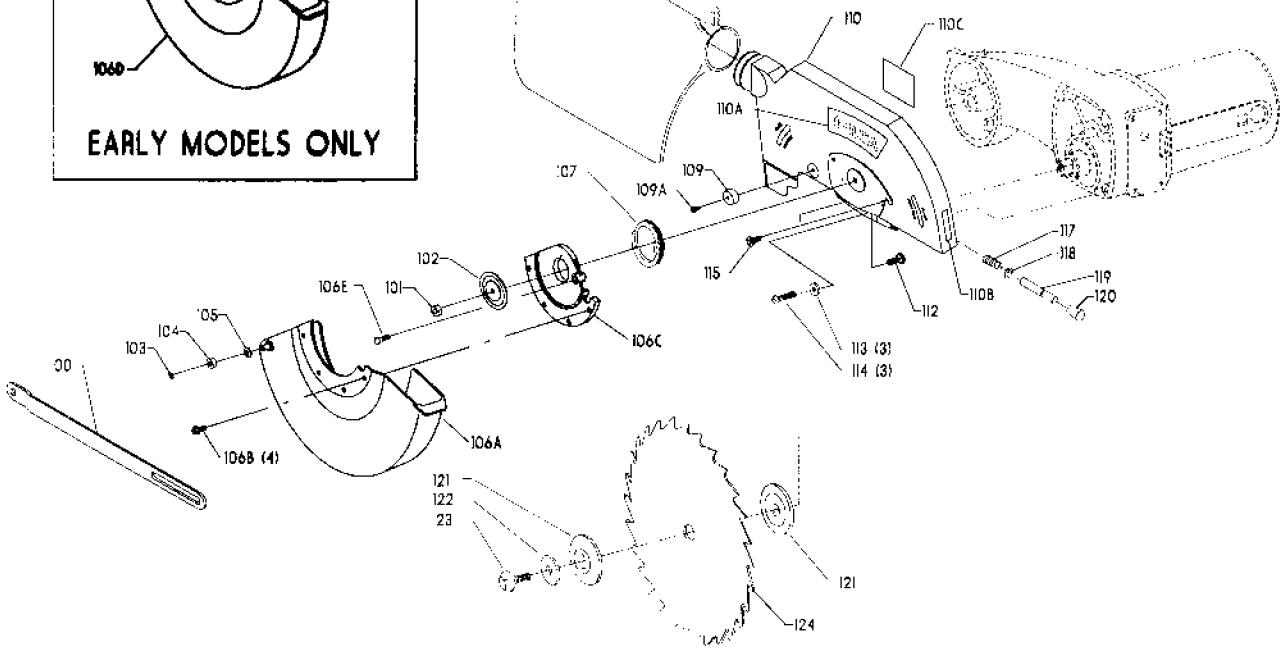

1060
EARLY MODELS ONLY

Parts List for 36-220 Type 3

Item Number	Part Number	Description	Qty Required
1	000000-00	No Longer Available	1
2	1243570	SCREW	4
3	000000-00	No Longer Available	1
4	488974-00	PAN HEAD SCREW	2
5	000000-00	No Longer Available	1
6	1343977	SWITCH LOCK	1
9	1243569	NUT	4
10	1246047	MACH SCREW	4
11	488808-00	LOCK WASHER	4
12	1246102	FL. WASHER	4
13	000000-00	No Longer Available	1
14	000000-00	No Longer Available	1
15	1243496	NUT-STEEL	1
16	000000-00	No Longer Available	1
17	000000-00	No Longer Available	1
18	1310006	SCREW	1
19	000000-00	No Longer Available	1
20	000000-00	No Longer Available	1
20	000000-00	No Longer Available	1
20	1344040	BOLT	1
21	000000-00	No Longer Available	1
21	1310311	ROLL PIN	1
21	000000-00	No Longer Available	1
21	489194-00	WAVE WASHER	1
22	000000-00	No Longer Available	1
22	1310016	DR. SCREW	2
22	000000-00	No Longer Available	1

Parts List for 36-220 Type 3

Item Number	Part Number	Description	Qty Required
23	901024431708	SCREW	1
23	904030301757S	LOCK WASHER	1
26	000000-00	No Longer Available	1
27	1343642	LOCK NUT	1
28	1341869	SHOULDER SCREW	1
29	000000-00	No Longer Available	1
30	1345934	SCREW	1
31	000000-00	No Longer Available	1
32	000000-00	No Longer Available	1
33	1343965	STOP	1
34	904010315651	WASHER	1
35	488811-00	LOCK NUT	1
36	1246052	CAP SCREW	2
37	1243360	LOCKWASHER	2
38	1344035	WASHER	2
39	1243395	HEX NUT	2
40	1344042	SET SCREW	2
45	1246018	CAP SCREW	2
46	1344035	WASHER	2
47	000000-00	No Longer Available	1
48	1246043	SET SCREW	4
49	1330398	SCREW	4
50	1343982	TABLE INSERT	1
51	000000-00	No Longer Available	1
52	1344038	BASE	1
53	1310016	DR. SCREW	1
54	000000-00	No Longer Available	1