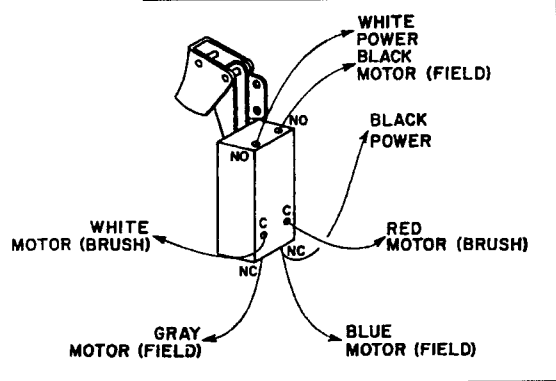

1060
EARLY MODELS ONLY

Parts List for 36-220 Type 3

Item Number	Part Number	Description	Qty Required
1	000000-00	No Longer Available	1
2	1243570	SCREW	4
3	000000-00	No Longer Available	1
4	488974-00	PAN HEAD SCREW	2
5	000000-00	No Longer Available	1
6	1343977	SWITCH LOCK	1
9	1243569	NUT	4
10	1246047	MACH SCREW	4
11	488808-00	LOCK WASHER	4
12	1246102	FL. WASHER	4
13	000000-00	No Longer Available	1
14	000000-00	No Longer Available	1
15	1243496	NUT-STEEL	1
16	000000-00	No Longer Available	1
17	000000-00	No Longer Available	1
18	1310006	SCREW	1
19	000000-00	No Longer Available	1
20	000000-00	No Longer Available	1
20	000000-00	No Longer Available	1
20	1344040	BOLT	1
21	000000-00	No Longer Available	1
21	1310311	ROLL PIN	1
21	000000-00	No Longer Available	1
21	489194-00	WAVE WASHER	1
22	000000-00	No Longer Available	1
22	1310016	DR. SCREW	2
22	000000-00	No Longer Available	1

Parts List for 36-220 Type 3

Item Number	Part Number	Description	Qty Required
23	901024431708	SCREW	1
23	904030301757S	LOCK WASHER	1
26	000000-00	No Longer Available	1
27	1343642	LOCK NUT	1
28	1341869	SHOULDER SCREW	1
29	000000-00	No Longer Available	1
30	1345934	SCREW	1
31	000000-00	No Longer Available	1
32	000000-00	No Longer Available	1
33	1343965	STOP	1
34	904010315651	WASHER	1
35	488811-00	LOCK NUT	1
36	1246052	CAP SCREW	2
37	1243360	LOCKWASHER	2
38	1344035	WASHER	2
39	1243395	HEX NUT	2
40	1344042	SET SCREW	2
45	1246018	CAP SCREW	2
46	1344035	WASHER	2
47	000000-00	No Longer Available	1
48	1246043	SET SCREW	4
49	1330398	SCREW	4
50	1343982	TABLE INSERT	1
51	000000-00	No Longer Available	1
52	1344038	BASE	1
53	1310016	DR. SCREW	1
54	000000-00	No Longer Available	1