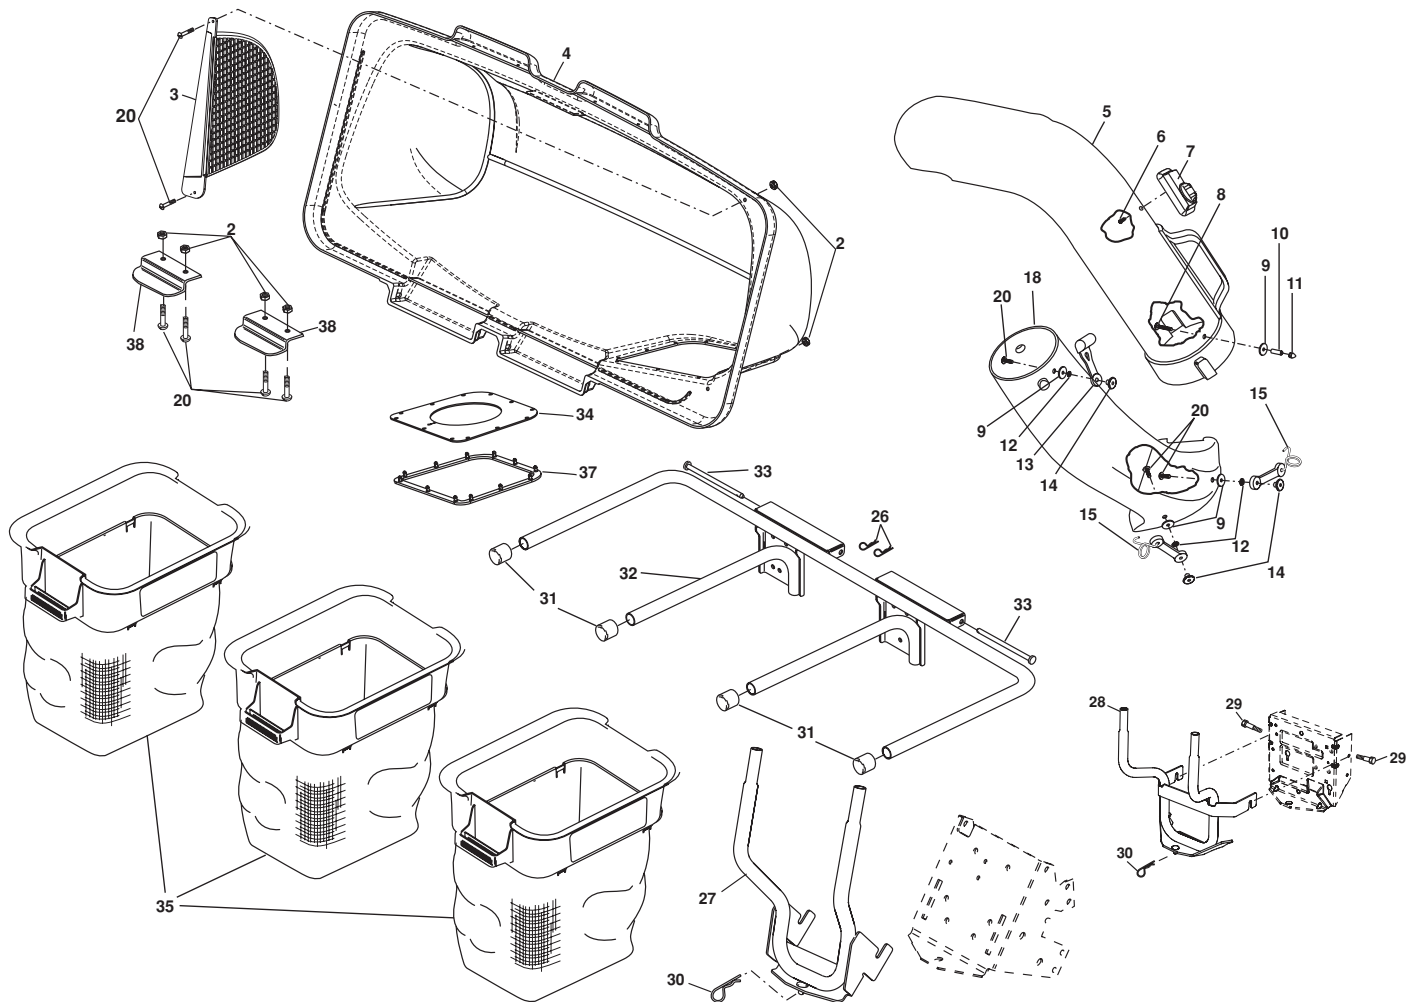

ILLUSTRATED PARTS LIST
Model Number H354SLG
Mfg. ID No. 96073002100
Product No. 960 73 00-21
54 Inch Mower
Grass Catcher

- **Repair Parts**

 **Husqvarna**[®]

REPAIR PARTS

GRASS CATCHER - MODEL NUMBER H354SLG MFG. ID NO. 96073002100
(PRODUCT NO. 960 73 00-21)

KEY NO.	PART NO.	DESCRIPTION	KEY NO.	PART NO.	DESCRIPTION
2	532069180	Nut, Crownlock #10-24	20	871161010	Screw #10-24 x 5/8
3	532192709	Screen, Cover	26	532004939	Spring, Retainer
4	532195373	Cover Assembly (Includes 34, 37)	27	532414445	Support Assembly
5	532187299	Chute, Upper	28	532420732	Support Assembly
6	818021008	Screw, Special #10-14 x 1/2	29	532176997	Shoulder Bolt
7	532130933	Full Bag Indicator	30	532165898	Spring, Retainer
8	532087175	Screw, #10-24 x 1-1/8	31	532174083	Plug, Tubing End
9	532052784	Washer 3/16 x 3/4 x 16 Ga.	32	532414444	Bagger, Frame
10	532007206	Spacer, Split	33	532192786	Pin, Hinge
11	532060867	Nut, Acorn #10-24	34	532192550	Gasket, Cover
12	810071000	Washer, lock	35	532400226	Container
13	532109808	Latch, Chute	37	532192603	Seal, Cover
14	532125004	Nut, Weld	38	532130895	Latch Handle, Cover
15	532160793	Latch			
18	532187300	Chute, Lower			