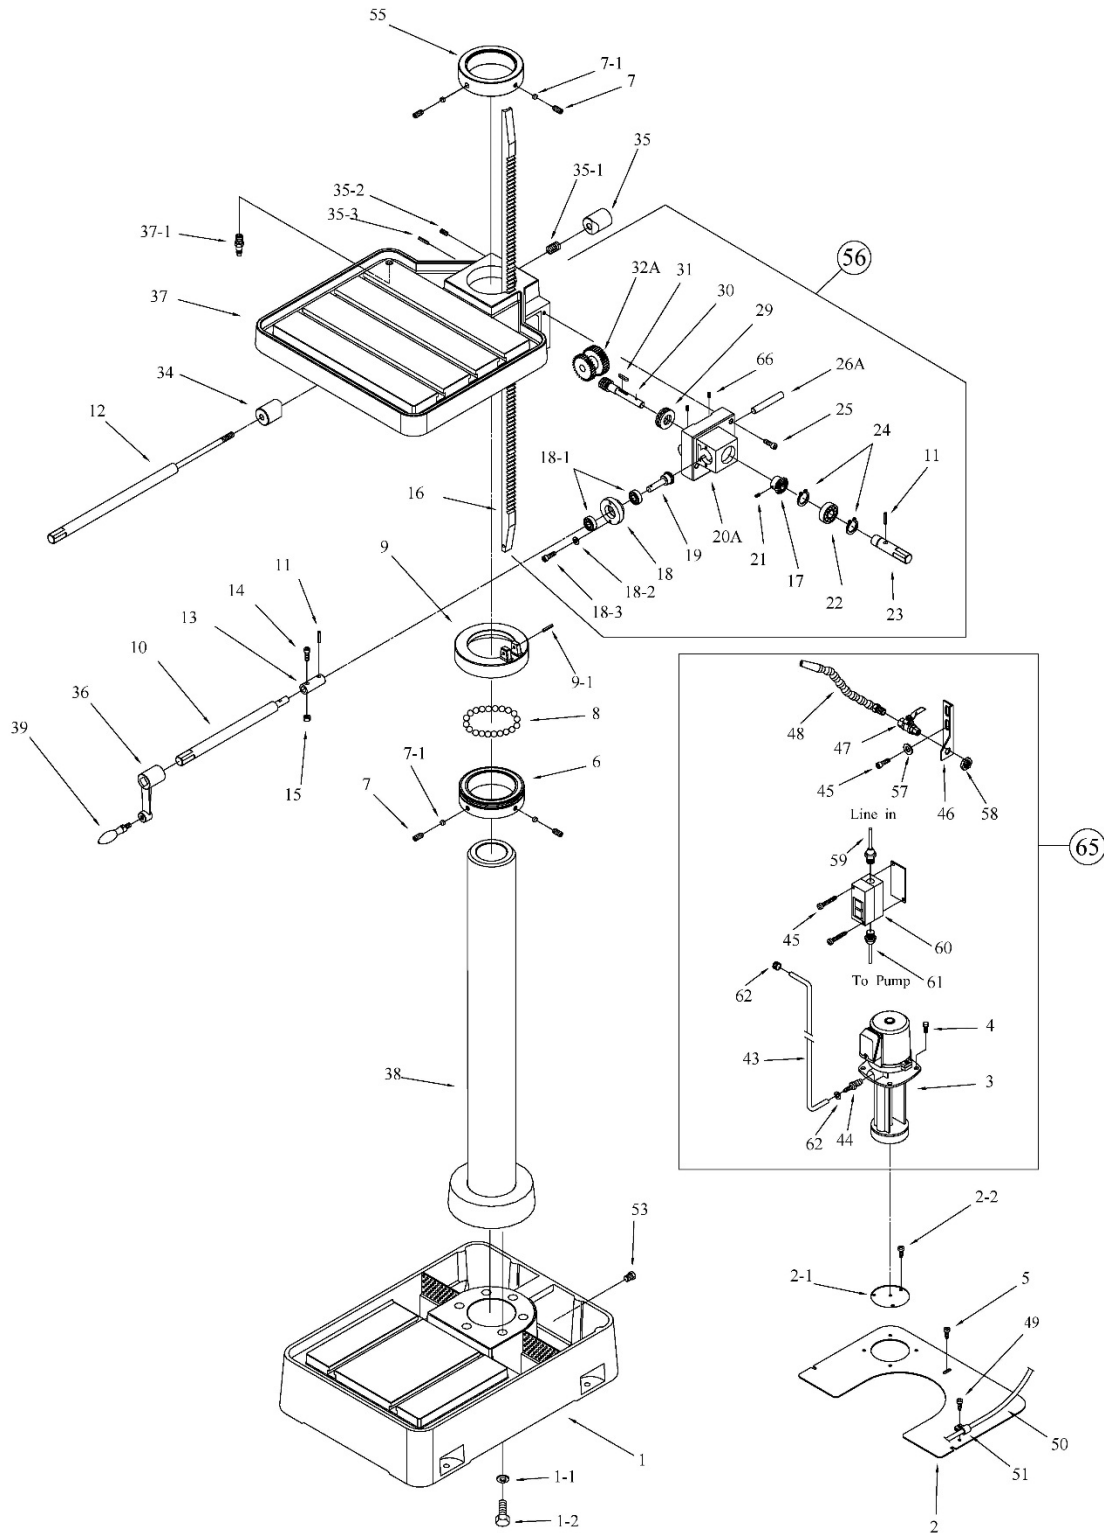

12.6.1 JDP-20EVST-230/460 Base and Table Assembly – Exploded View

12.6.2 JDP-20EVST-230/460 Base and Table Assembly – Parts List

Index No.	Part No.	Description	Size	Qty
1	J-5510288A	Base		1
1-1	TS-0720111	Lock Washer	1/2"	6
1-2	TS-0070031	Hex Cap Screw	1/2" x 1-1/2"	6
2	J-5510289	Coolant Cover Plate		1
2-1	5518263	Small Cover		1
2-2	20EVS-C4	Screw w/Washer	1/4"	3
3	5510456	Coolant Pump	115V/230V, 1P	1
	5512103	Coolant Pump	220/440V, 3P	1
4	TS-1482011	Hex Bolt	M6x10	4
5	5517388	Pan Head Screw		3
6	5510293A	Ball Seat		1
7	5510294	Set Screw	3/8"	4
7-1	5517389	Brass Block		4
8	5510295	Ball Bearing	3/8"	38
9	J-5510296A	Lock Ring		1
9-1	5517390	Pin	M4	1
10	5516859	Table Raiser Shaft		1
11	5510298	Spring Pin	4x20	1
12	5516858	Table Clamp Shaft		1
13	5516860	Table Raiser Coupling		1
14	5510300	Socket Head Screw		1
15	TS-0561011	Nut	1/4"	1
16	5510302	Rack		1
17	5514663	Large Bevel Gear		1
18	5517391	Bearing Housing		1
18-1	BB-6202ZZ	Ball Bearing	6202ZZ	2
18-2	TS-0720071	Washer	1/4"	2
18-3	TS-1482041	Hex Cap Screw	M6x20	2
19	5510304	Small Bevel Gear		2
20A	J-5510305A	Bracket Cover		1
21	TS-0267041	Set Screw	1/4"x3/8"	1
22	BB-6005ZZ	Ball Bearing	6005zz	1
23	5510308	Shaft		1
24	5510309	C-Ring	S25	2
25	TS-1504071	Hex Socket Cap Screw	M8x35	3
26A	5510311A	Shaft		1
29	BB-51102	Bearing	51102	1
30	5510315	Table Raise Worm		1
31	5510316	Key	4x4x20	1
32A	5510317A	Worm Gear Assembly		1
34	5510319	Front Cam Lock		1
35	5510320	Rear Cam Lock		1
35-1	5517396	Spring		1
35-2	TS-1523071	Set Screw	M6x25	1
35-3	5517398	Pin	5x25	2
36	J-5510321	Table Raise Crank		2
37	JDP20VST-37	Table	3-Slot	1
37-1	5517399	Hose Coupler (Return)	1/2"	1
38	5510323A	Column		1
39	5510324	Table Raise Handle		1
43	5510328	Clear Vinyl Hose	3/8"	1
44	5510329	Hose Coupler (Supply)	3/8"	1
45	5512112	Socket Head Cap Screw	#10-32 x 1"	4
46	5510331	Mounting Bracket		1
47	5510332	Valve		1
48	5510333	Flexible Nozzle		1
49	5517400	Pan Head Screw		1
50	5517401	Clear Vinyl Hose	1/2"	1
51	5517402	Hose Clamp		1
53	5517404	Drain Plug	3/8 NPT	1
55	J-5517406	Rack Collar		1