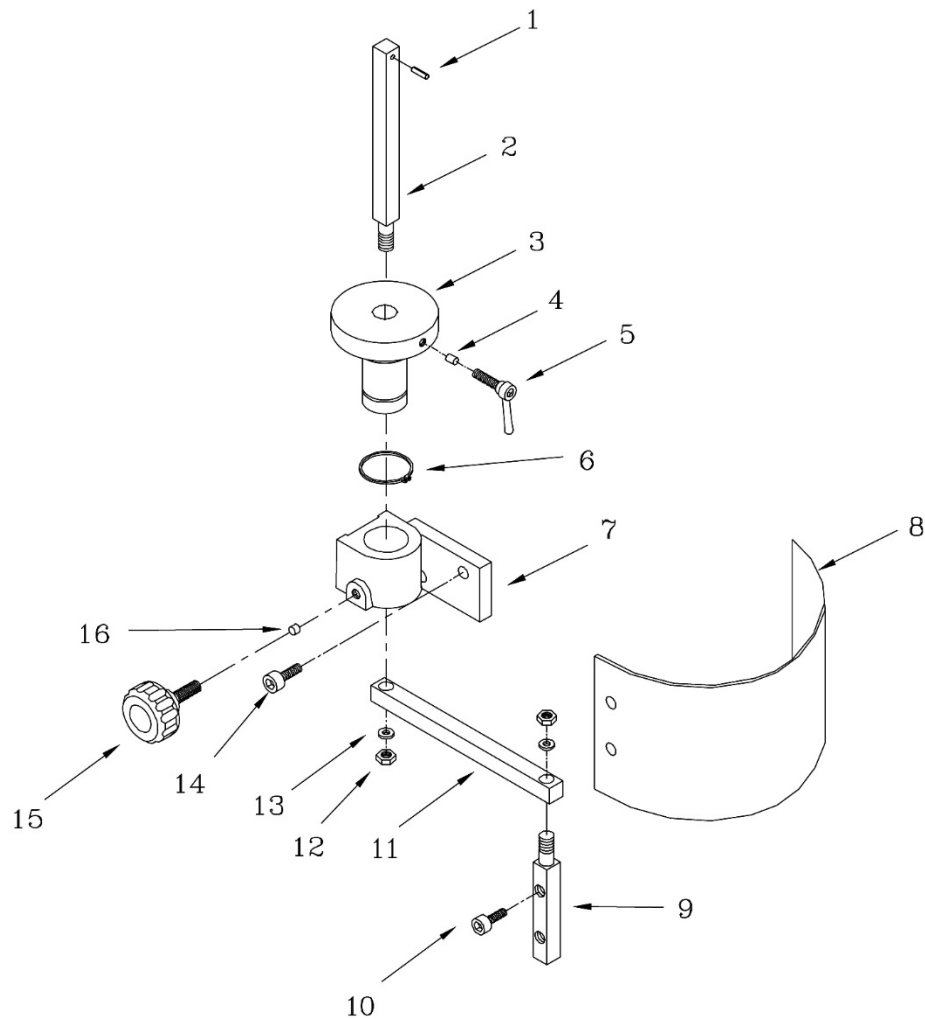

12.4.1 Safety Shield Assembly (all models) – Exploded View

12.4.2 Safety Shield Assembly (all models) – Parts List

Index No.	Part No.	Description	Size	Qty
.....	32106A.....	Safety Shield Assembly (includes #1 thru 16).....		1
1.....	6293347.....	Spring Pin.....	3x16.....	1
2.....	32106A-2.....	Support Bracket Bar.....		1
3.....	32106A-3.....	Bushing.....		1
4.....	32106A-4.....	Spacer.....		1
5.....	32106A-5.....	Lock Handle.....	M6x20.....	1
6.....	32106A-6.....	C-Clip.....	S30.....	1
7.....	32106A-7.....	Bracket.....		1
8.....	32106A-8.....	Safety Shield.....	530x210mm.....	1
9.....	32106A-9.....	Lower Bracket Bar.....		1
10.....	TS-1504021.....	Hex Socket Head Cap Screw.....	M8x12.....	1
11.....	32106A-11.....	Support Arm.....		1
12.....	TS-0640091.....	Hex Nut.....	3/8".....	1
13.....	TS-0720091.....	Spring Washer.....	3/8".....	1
14.....	TS-1504041.....	Hex Socket Head Cap Screw.....	M8x20.....	1
15.....	32106A-16.....	Lock Bolt with Knob.....	M8.....	1
16.....	32106A-17.....	Spacer.....		1