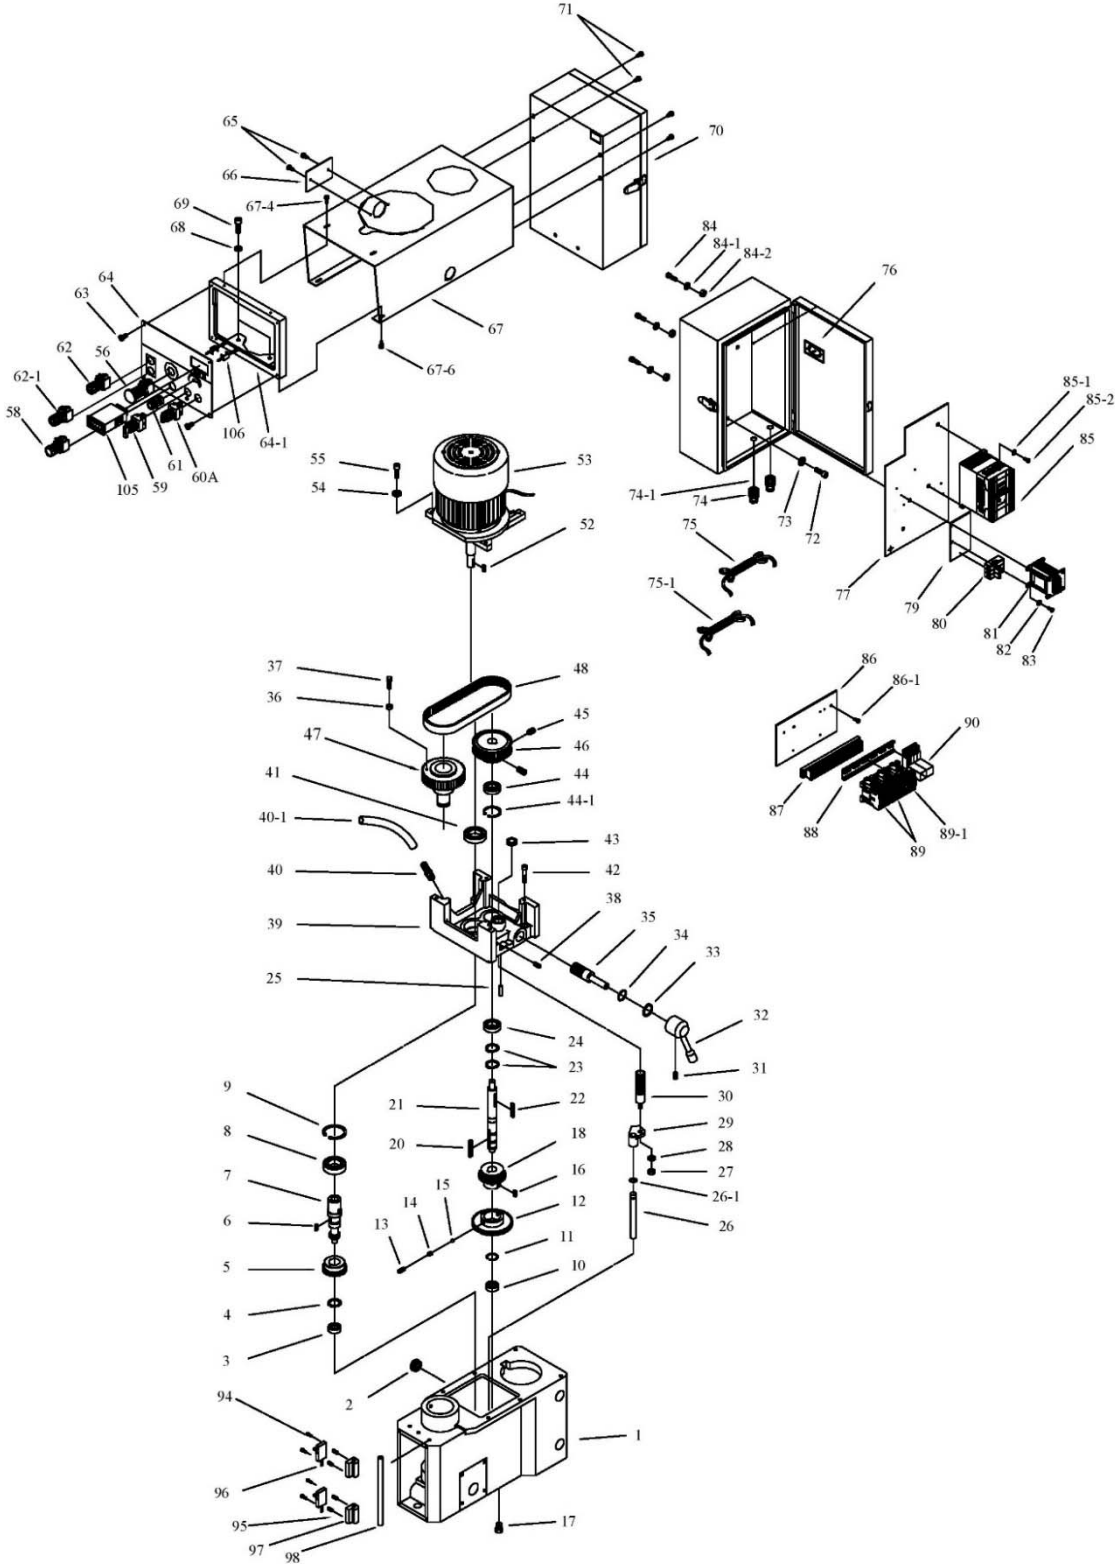

12.5.1 JDP-20EVST-230/460 Top Head Assembly – Exploded View

12.5.2 JDP-20EVST-230/460 Top Head Assembly – Parts List

Index No.	Part No.	Description	Size	Qty
1	J-5517332ACG	Head Casting		1
2	5510142	Oil Window		1
3	5510143	Ball Bearing		1
4	5510144	Retaining Ring		1
5	5510145	Gear	32T	1
6	5510146	Key		1
7	5510147	Drive Shaft	13T	1
8	5510148	Ball Bearing		1
9	5510149	Retaining Ring		1
10	5510150	Ball Bearing		1
11	5510151	Retaining Ring		1
12	5510153	Gear	55T	1
13	5510152	Set Screw		1
14	5510155	Spring		1
15	5510154	Steel Ball		1
16	5510159	Key		1
17	5517333	Drain Plug	3/8 NPT	1
18	5510158	Gear	18T	1
20	5510160	Key		1
21	5510161	Mid Shaft		1
22	5510162	Key		1
23	5510163	Retaining Ring		2
24	5510164	Ball Bearing		1
25	5510165	Pin		1
26	5510166	Bar		1
26-1	5517334	Ring		1
27	5510167	Hex Nut		1
28	5510168	Spring Washer		1
29	5510169	Speed Change Block		1
30	5510170	Gear Bar		1
31	5510171	Set Screw		1
32	5517335	Speed Lever		1
33	5517336	Retaining Ring		1
34	5510173	Oil Seal		1
35	5510177	Gear Shaft	18T	1
36	5517337	Hex Nut		1
37	5517338	Cap Screw		1
38	5510178	Set Screw		1
39	5517339	Gearbox Top Cover		1
40	5510180	Oil Fill Fitting		1
40-1	5517340	Fill Tube		1
41	5510181	Oil Seal		1
42	5510182	Bolt		1
43	5510183	Oil Seal		1
44	5510184	Oil Seal		1
44-1	5517341	Retaining Ring		1
45	5510185	Set Screw		1
46	5510186	Drive Pulley		1
47	5517342N	Spindle Pulley with Driving Sleeve	48T	1
48	5517343	Belt	720x8	1
52	5510192	Key		1
53	J-5517349	Motor	2HP, 3PH, 230V	1
	J-5517350	Motor	2HP, 3PH, 460V	1
54	5510194	Washer		4
55	5510195	Screw		4
56	5510204	E-stop Switch		1
58	5510200	Forward/Reverse Switch		1
59	5510199	Pump Selector Switch		1
60A	20EVS-T57	Tapping/ Drill Switch		1
61	5510196	Speed Control Potentiometer		1
62	20EVS-T61	Stop Switch		1
62-1	5510202	Green Pushbutton Switch		1