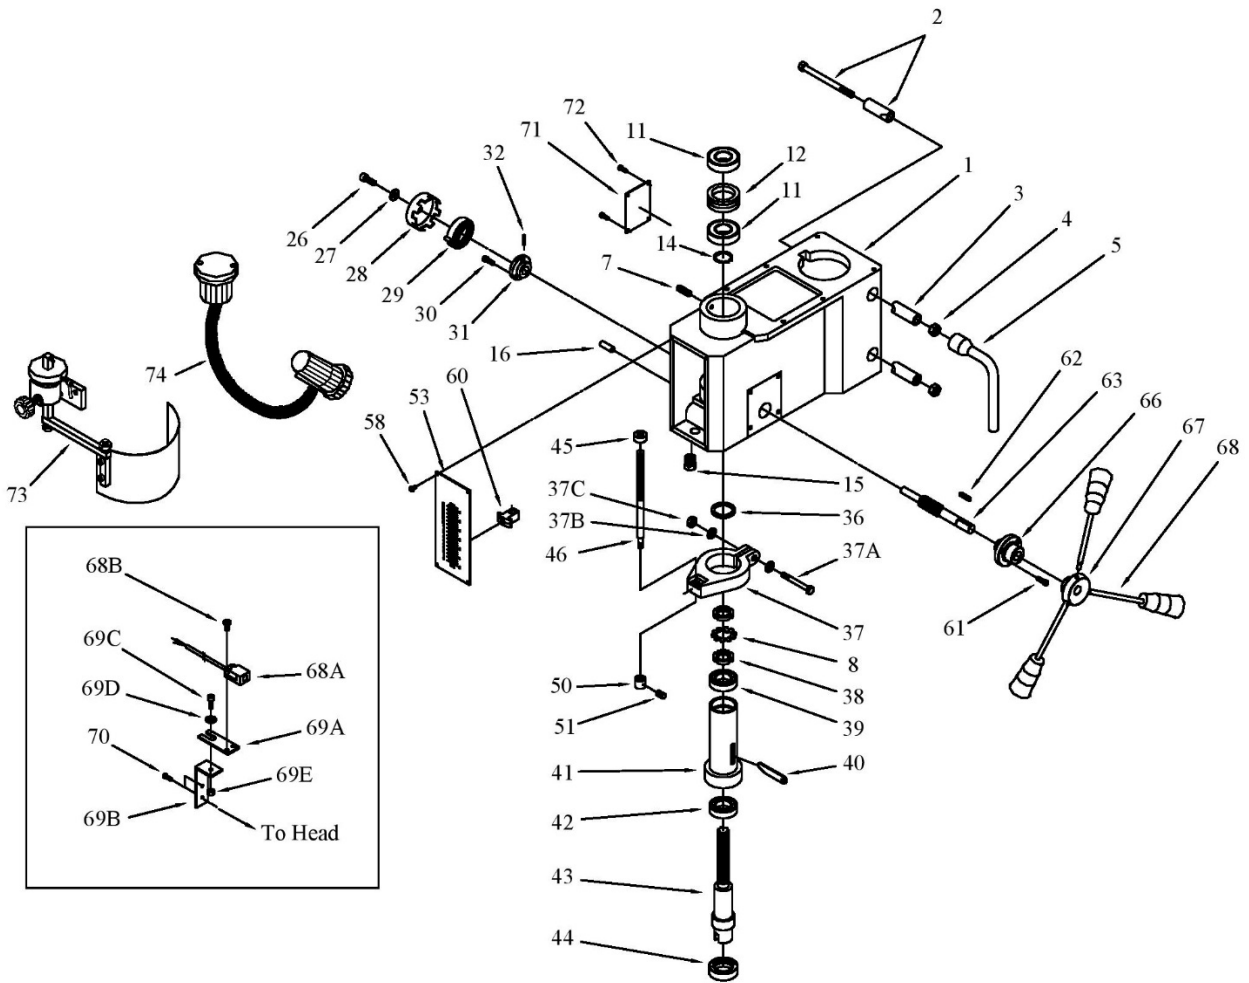

Part No. M-354220
Edition 4 10/2018
Copyright © 2018 JET

12.3.1 Spindle Components (all models) – Exploded View

12.3.2 Spindle Components (all models) – Parts List

Index No.	Part No.	Description	Size	Qty
1	J-5517332ACG	Head Casting		1
2	5517376	Hex Shoulder Bolt		2
3	5517378	Cam Lock Rod		2
4	5510250	Hex Nut		2
5	5510251	Hex Head Wrench		1
7	5510252	Set Screw		1
8	5517379	External Tooth Washer		1
11	5510254	Ball Bearing		2
12	5510255	Spacer		1
14	5510256	C-Ring		1
15	5510258	Set Screw		1
16	5510259	Roll Pin		1
26	5510261	Socket Head Screw		1
27	5510262	Washer		1
28	5510263	Container (includes #29)		1
29	5510263	Return Spring		1
30	5510265	Socket Head Screw	3/16x1/2	3
31	5510266	Spring Seat		1
32	5510267	Spring Pin		1
36	5513770	Rubber Washer		1
37	J-5513771G	Quill Band		1