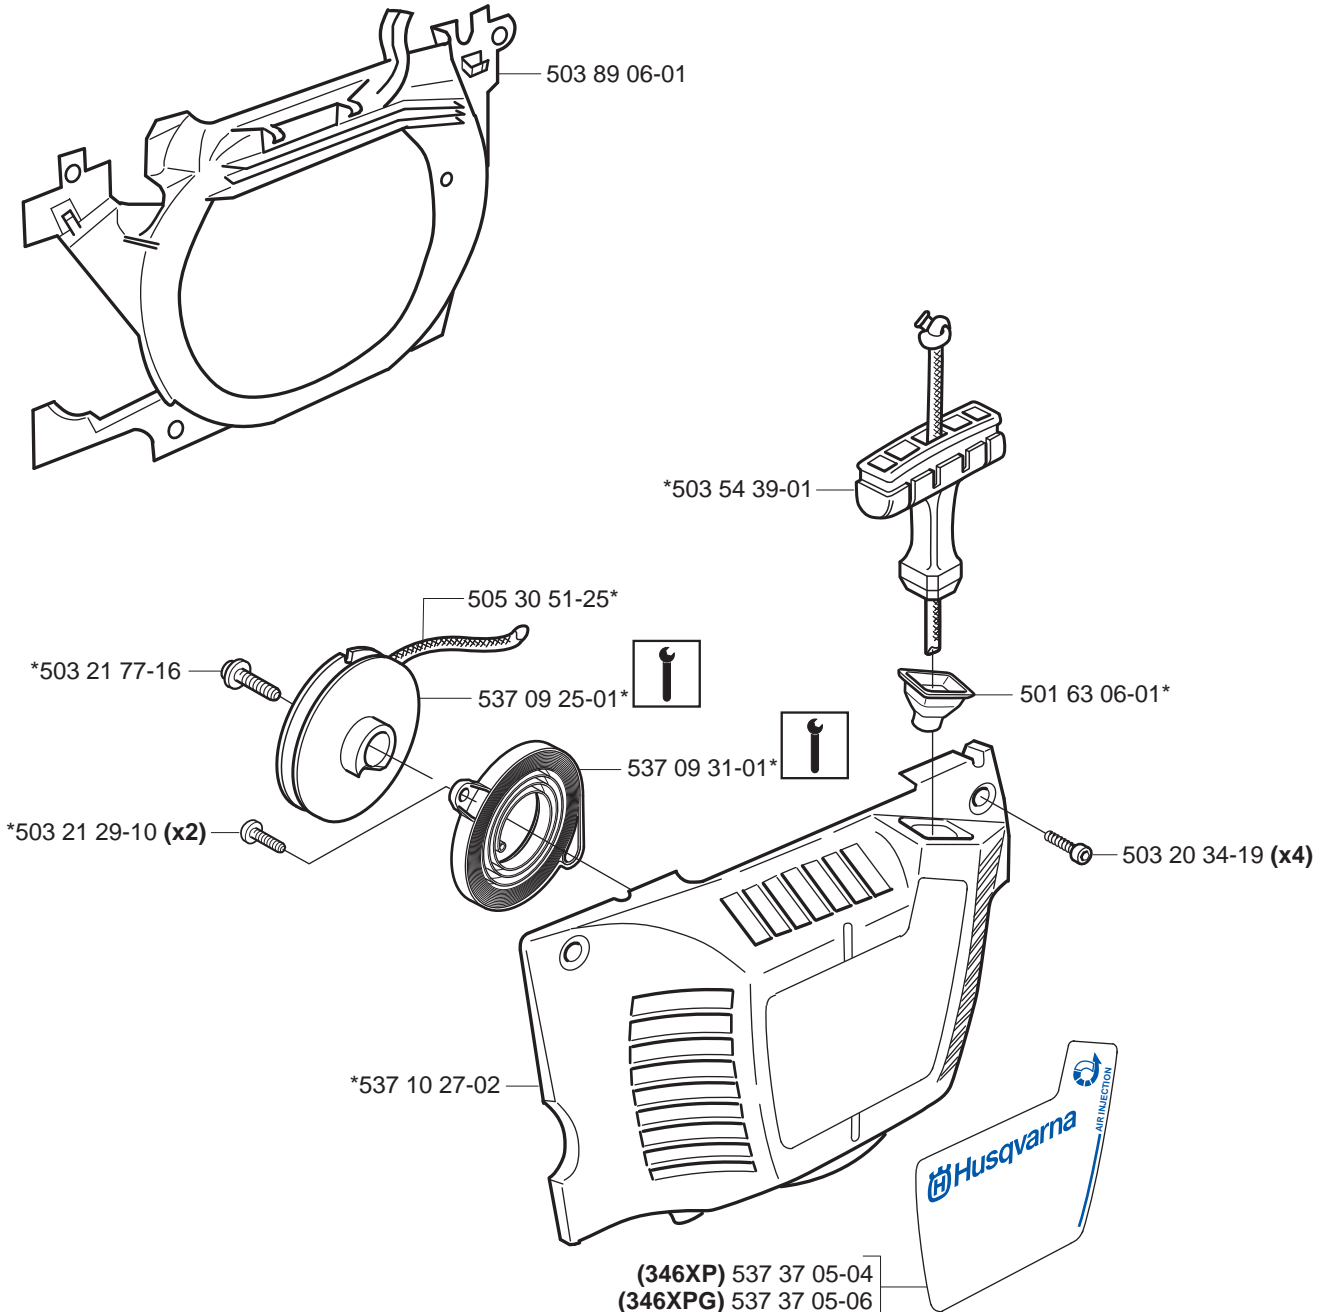

*compl 537 17 19-03

J *compl 503 86 37-71

K *compl 503 90 93-01 ** compl 503 90 93-03 XPG

L

Heated carburettor
Heated handles

- (346XP) 537 37 05-04
- (346XPG) 537 37 05-06
- (346XPG Heated carburettor) 537 37 05-07
- (346XP E-tech) 537 37 05-05
- (346XPG E-tech) 537 37 05-08
- (346XPG Heated carburettor E-tech) 537 37 05-09
- (353) 537 37 05-10
- (353G) 537 37 05-12
- (353G Heated carburettor) 537 37 05-13
- (353 E-tech) 537 37 05-11
- (353G E-tech) 537 37 05-14
- (353G Heated carburettor E-tech) 537 37 05-15