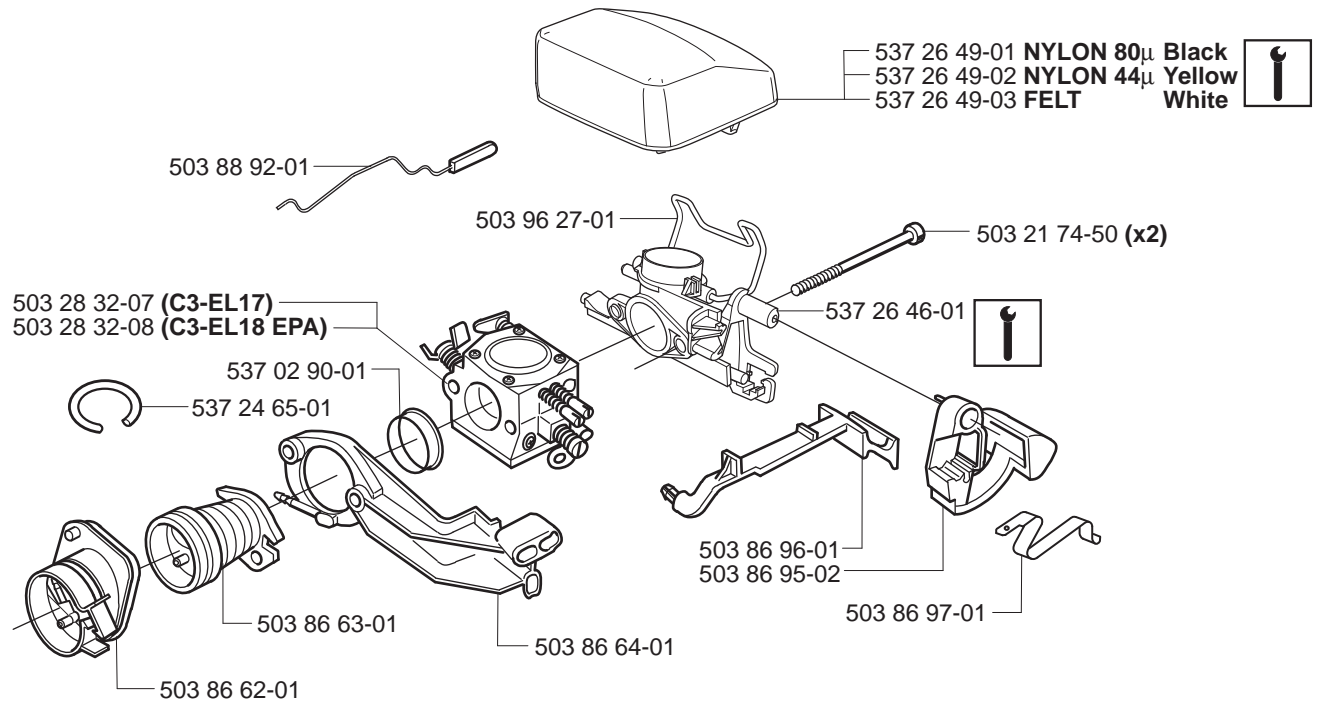

*compl 537 10 78-01

B

*compl 537 10 55-01

C

*compl 503 90 90-02

**D**

*compl 537 25 31-02 (353)

**compl 503 86 98-71 (346XP)

**E**

*compl 503 85 76-71

F

*compl 503 86 27-03 (EU)

**compl 503 86 28-03 (DF)

**compl 537 07 54-02 (E-tech)

**G**

H

*compl 537 17 19-03

J *compl 503 86 37-71

K *compl 503 90 93-01 ** compl 503 90 93-03 XPG

L

Heated carburettor
Heated handles

- (346XP) 537 37 05-04
- (346XPG) 537 37 05-06
- (346XPG Heated carburettor) 537 37 05-07
- (346XP E-tech) 537 37 05-05
- (346XPG E-tech) 537 37 05-08
- (346XPG Heated carburettor E-tech) 537 37 05-09
- (353) 537 37 05-10
- (353G) 537 37 05-12
- (353G Heated carburettor) 537 37 05-13
- (353 E-tech) 537 37 05-11
- (353G E-tech) 537 37 05-14
- (353G Heated carburettor E-tech) 537 37 05-15