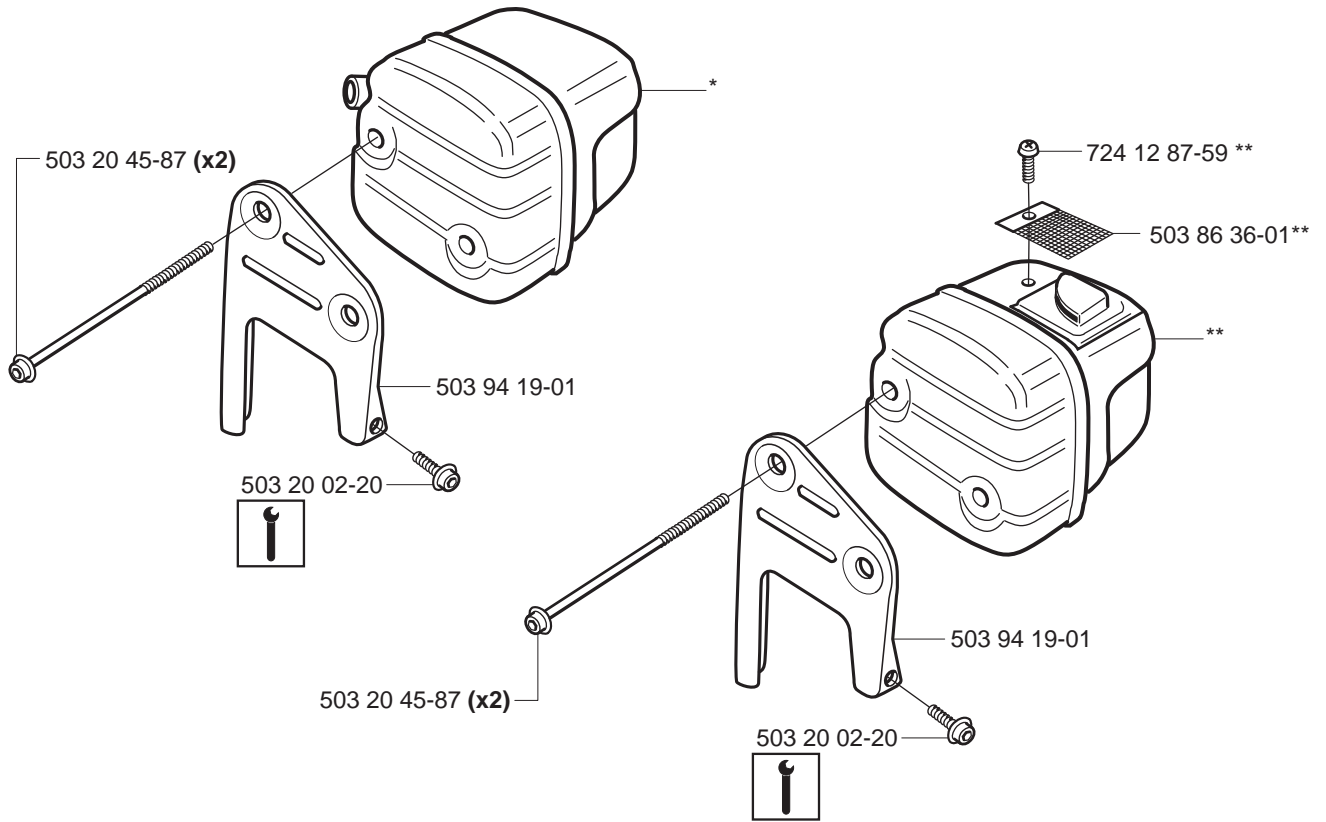

F

*compl 503 86 27-03 (EU)

**compl 503 86 28-03 (DF)

**compl 537 07 54-02 (E-tech)