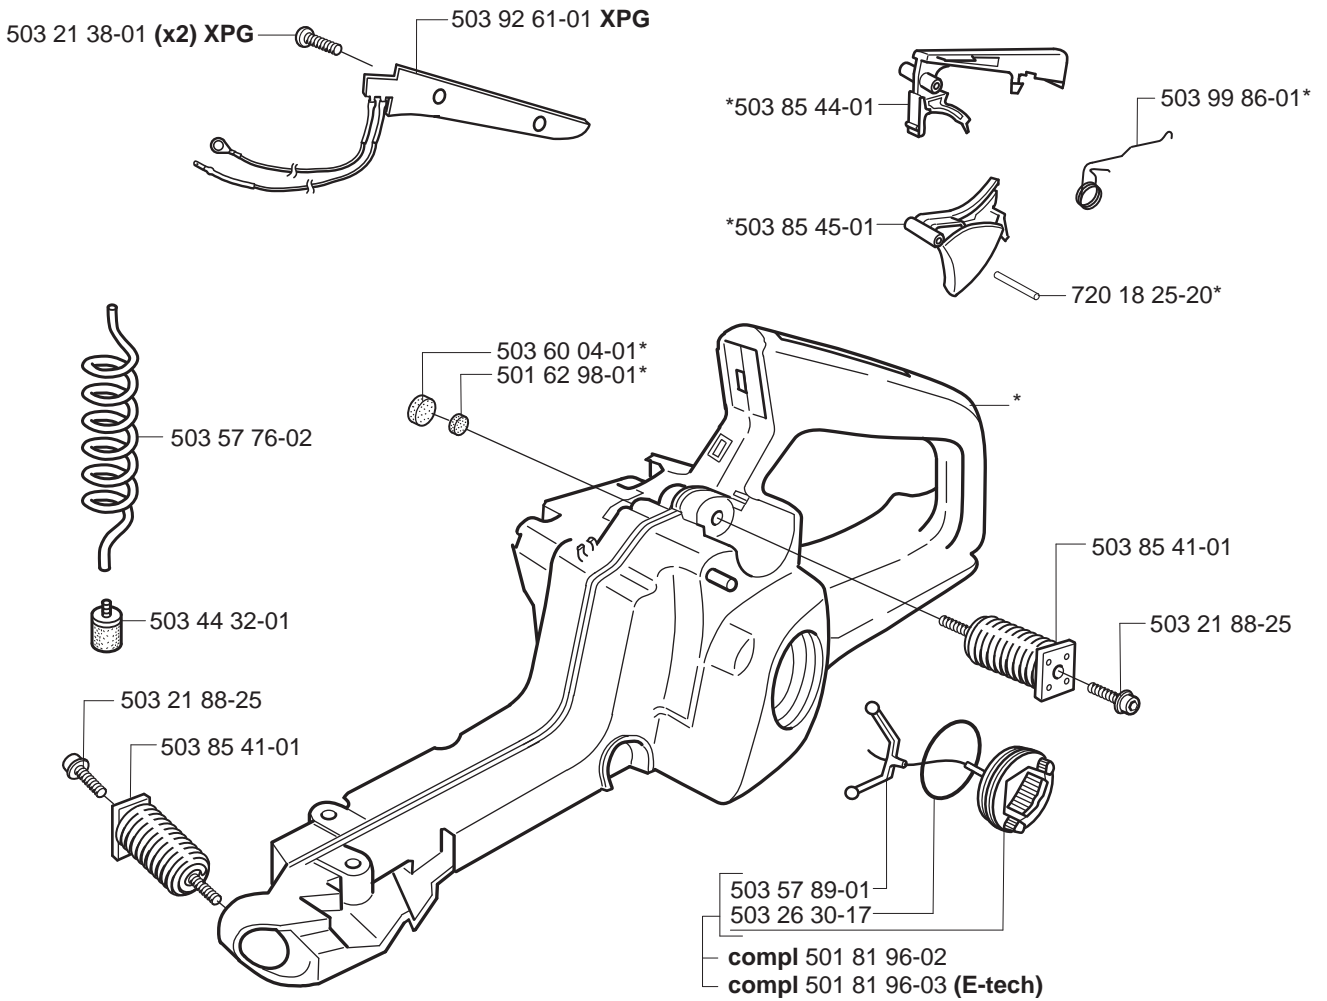

**E**

*compl 503 85 76-71

F

*compl 503 86 27-03 (EU)

**compl 503 86 28-03 (DF)

**compl 537 07 54-02 (E-tech)

**G**

H

*compl 537 17 19-03

J *compl 503 86 37-71

K *compl 503 90 93-01 ** compl 503 90 93-03 XPG

L

Heated carburettor
Heated handles

- (346XP) 537 37 05-04
- (346XPG) 537 37 05-06
- (346XPG Heated carburettor) 537 37 05-07
- (346XP E-tech) 537 37 05-05
- (346XPG E-tech) 537 37 05-08
- (346XPG Heated carburettor E-tech) 537 37 05-09
- (353) 537 37 05-10
- (353G) 537 37 05-12
- (353G Heated carburettor) 537 37 05-13
- (353 E-tech) 537 37 05-11
- (353G E-tech) 537 37 05-14
- (353G Heated carburettor E-tech) 537 37 05-15