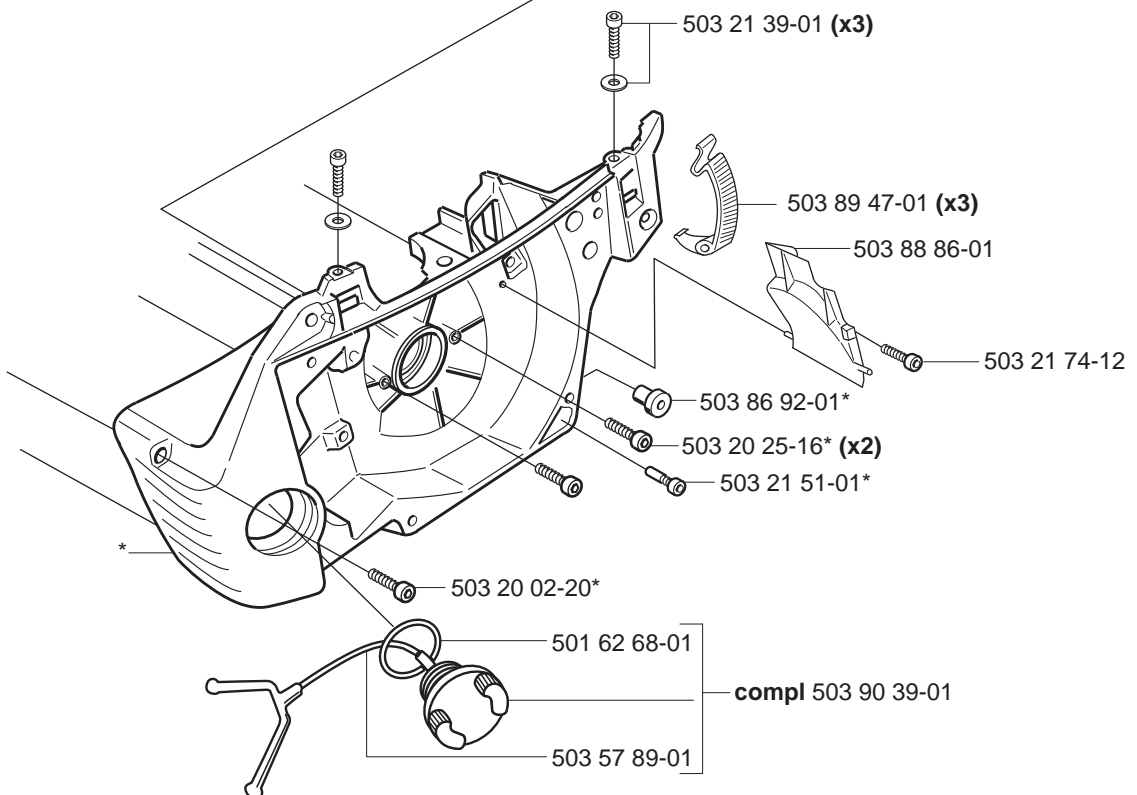

**E**

*compl 503 85 76-71

F

*compl 503 86 27-03 (EU)

**compl 503 86 28-03 (DF)

**compl 537 07 54-02 (E-tech)

**G**

H

*compl 537 17 19-03

J *compl 503 86 37-71

K *compl 503 90 93-01 ** compl 503 90 93-03 XPG

L

Heated carburettor
Heated handles

- (346XP) 537 37 05-04
- (346XPG) 537 37 05-06
- (346XPG Heated carburettor) 537 37 05-07
- (346XP E-tech) 537 37 05-05
- (346XPG E-tech) 537 37 05-08
- (346XPG Heated carburettor E-tech) 537 37 05-09
- (353) 537 37 05-10
- (353G) 537 37 05-12
- (353G Heated carburettor) 537 37 05-13
- (353 E-tech) 537 37 05-11
- (353G E-tech) 537 37 05-14
- (353G Heated carburettor E-tech) 537 37 05-15