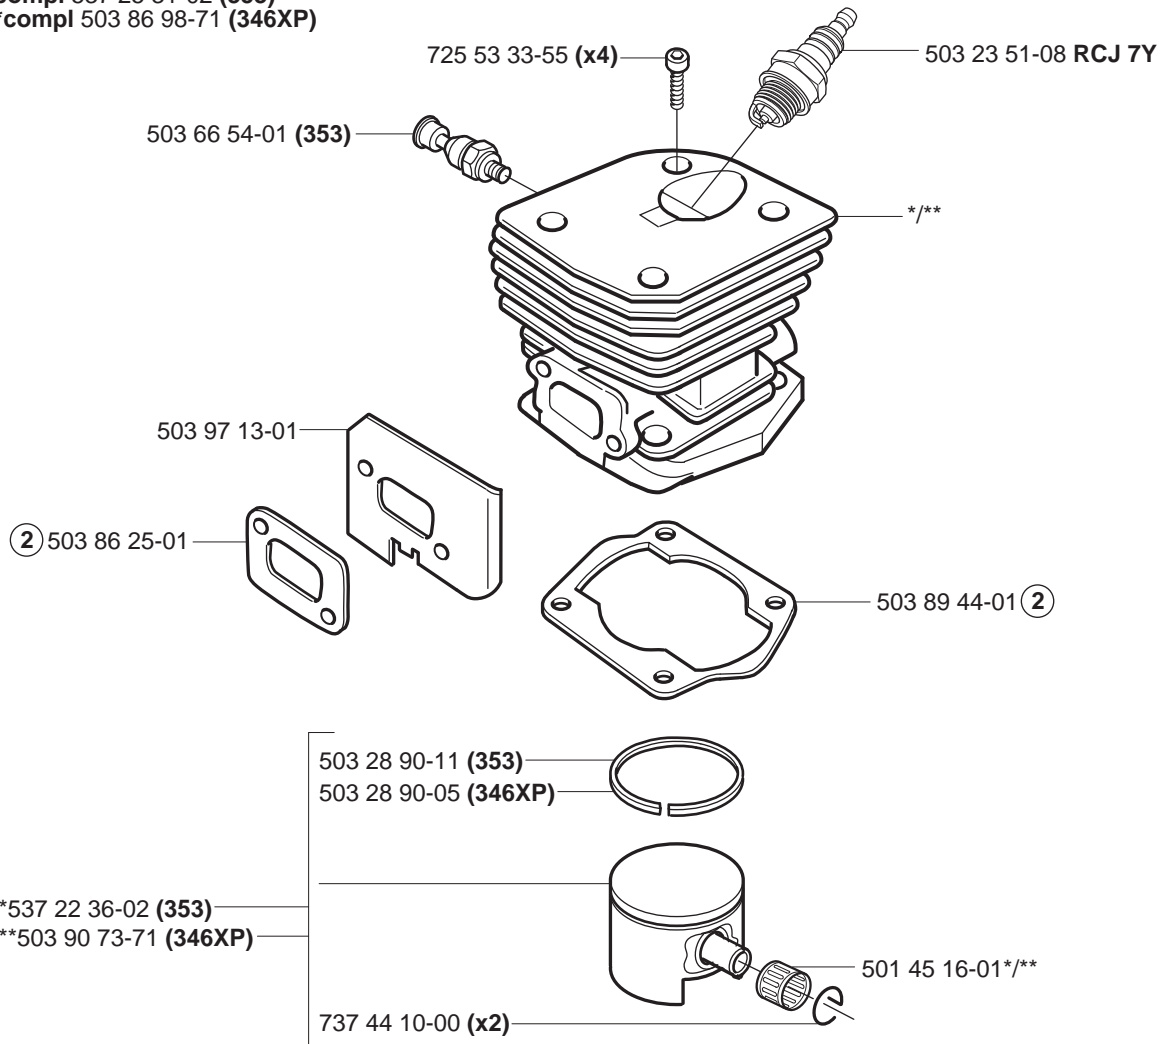

*compl 537 10 78-01

B

*compl 537 10 55-01

C

*compl 503 90 90-02

**D**

*compl 537 25 31-02 (353)

**compl 503 86 98-71 (346XP)

**E**

*compl 503 85 76-71

F

*compl 503 86 27-03 (EU)

**compl 503 86 28-03 (DF)

**compl 537 07 54-02 (E-tech)

**G**

H

*compl 537 17 19-03

J *compl 503 86 37-71

K *compl 503 90 93-01 ** compl 503 90 93-03 XPG

L

Heated carburettor
Heated handles

- (346XP) 537 37 05-04
- (346XPG) 537 37 05-06
- (346XPG Heated carburettor) 537 37 05-07
- (346XP E-tech) 537 37 05-05
- (346XPG E-tech) 537 37 05-08
- (346XPG Heated carburettor E-tech) 537 37 05-09
- (353) 537 37 05-10
- (353G) 537 37 05-12
- (353G Heated carburettor) 537 37 05-13
- (353 E-tech) 537 37 05-11
- (353G E-tech) 537 37 05-14
- (353G Heated carburettor E-tech) 537 37 05-15