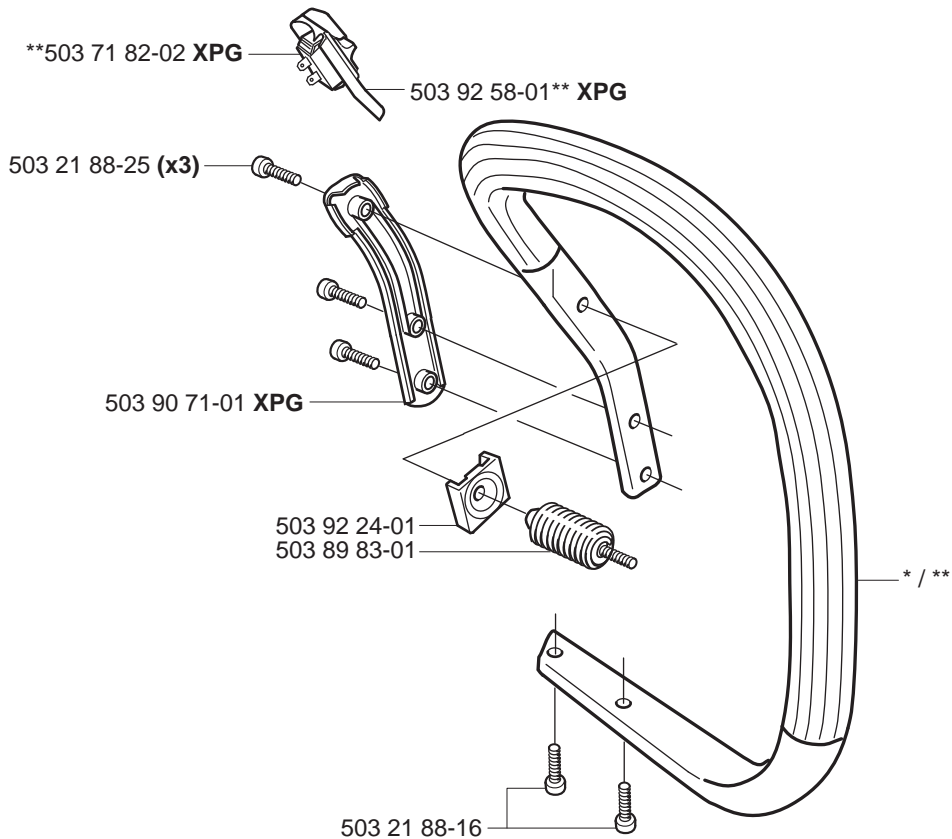

**E**

*compl 503 85 76-71

F

*compl 503 86 27-03 (EU)

**compl 503 86 28-03 (DF)

**compl 537 07 54-02 (E-tech)

**G**

H

*compl 537 17 19-03

J *compl 503 86 37-71

K *compl 503 90 93-01 ** compl 503 90 93-03 XPG

L

Heated carburettor
Heated handles

- (346XP) 537 37 05-04
- (346XPG) 537 37 05-06
- (346XPG Heated carburettor) 537 37 05-07
- (346XP E-tech) 537 37 05-05
- (346XPG E-tech) 537 37 05-08
- (346XPG Heated carburettor E-tech) 537 37 05-09
- (353) 537 37 05-10
- (353G) 537 37 05-12
- (353G Heated carburettor) 537 37 05-13
- (353 E-tech) 537 37 05-11
- (353G E-tech) 537 37 05-14
- (353G Heated carburettor E-tech) 537 37 05-15