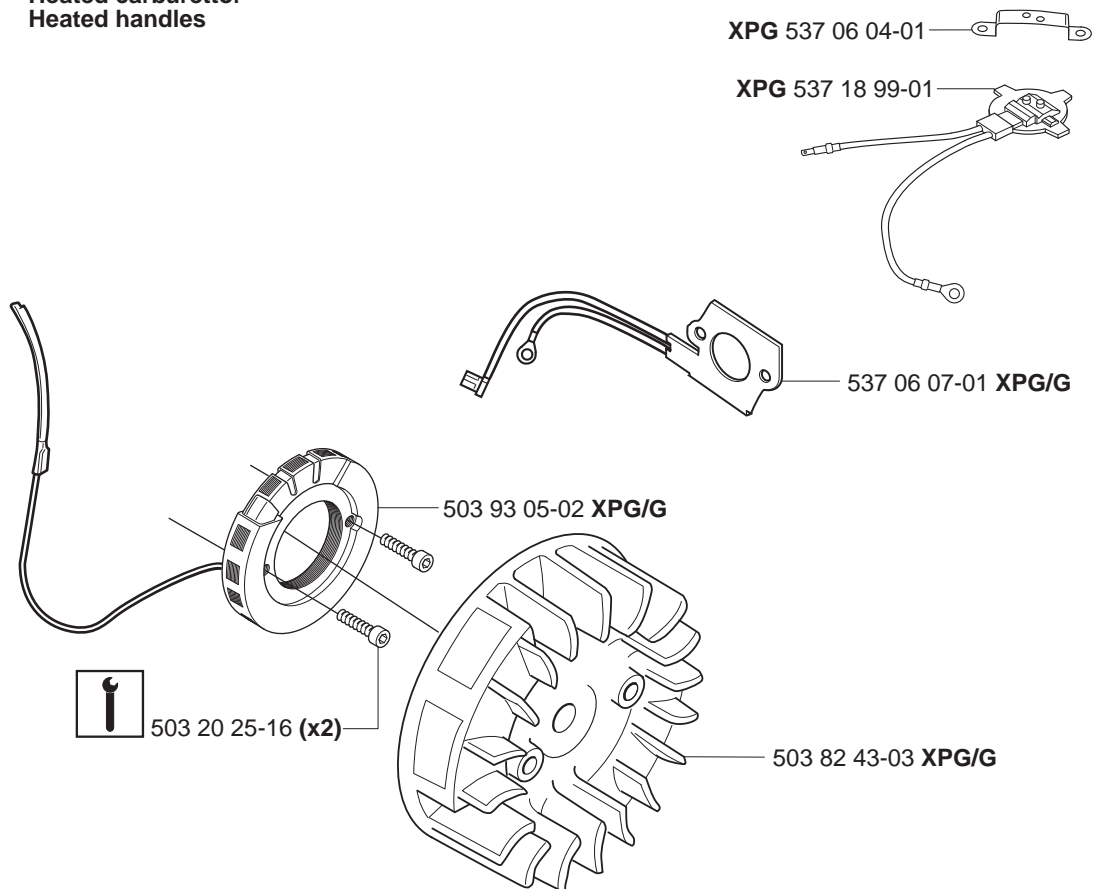

*compl 537 17 19-03

J *compl 503 86 37-71

K *compl 503 90 93-01 ** compl 503 90 93-03 XPG

L

Heated carburettor
Heated handles

- (346XP) 537 37 05-04
- (346XPG) 537 37 05-06
- (346XPG Heated carburettor) 537 37 05-07
- (346XP E-tech) 537 37 05-05
- (346XPG E-tech) 537 37 05-08
- (346XPG Heated carburettor E-tech) 537 37 05-09
- (353) 537 37 05-10
- (353G) 537 37 05-12
- (353G Heated carburettor) 537 37 05-13
- (353 E-tech) 537 37 05-11
- (353G E-tech) 537 37 05-14
- (353G Heated carburettor E-tech) 537 37 05-15

N

*compl 503 28 32-07 ZAMA C3-EL17

*compl 503 28 32-08 ZAMA C3-EL18 EPA

**ZAMA C3-EL17
ZAMA C3-EL18**

P

Tillbehör
Accessories
Zubehöre
Accessoires
Accesorios
*compl 503 55 85-01

WINTER KIT

*compl 537 04 28-02

Q

Up to 030500001 (346XP)

Up to 034200001 (346XP) Up to 034200001 (353)

- 537 02 40-01 NYLON 80 μ Black
- 537 02 40-02 NYLON 44 μ Yellow
- 537 02 40-03 FELT White

503 86 94-01