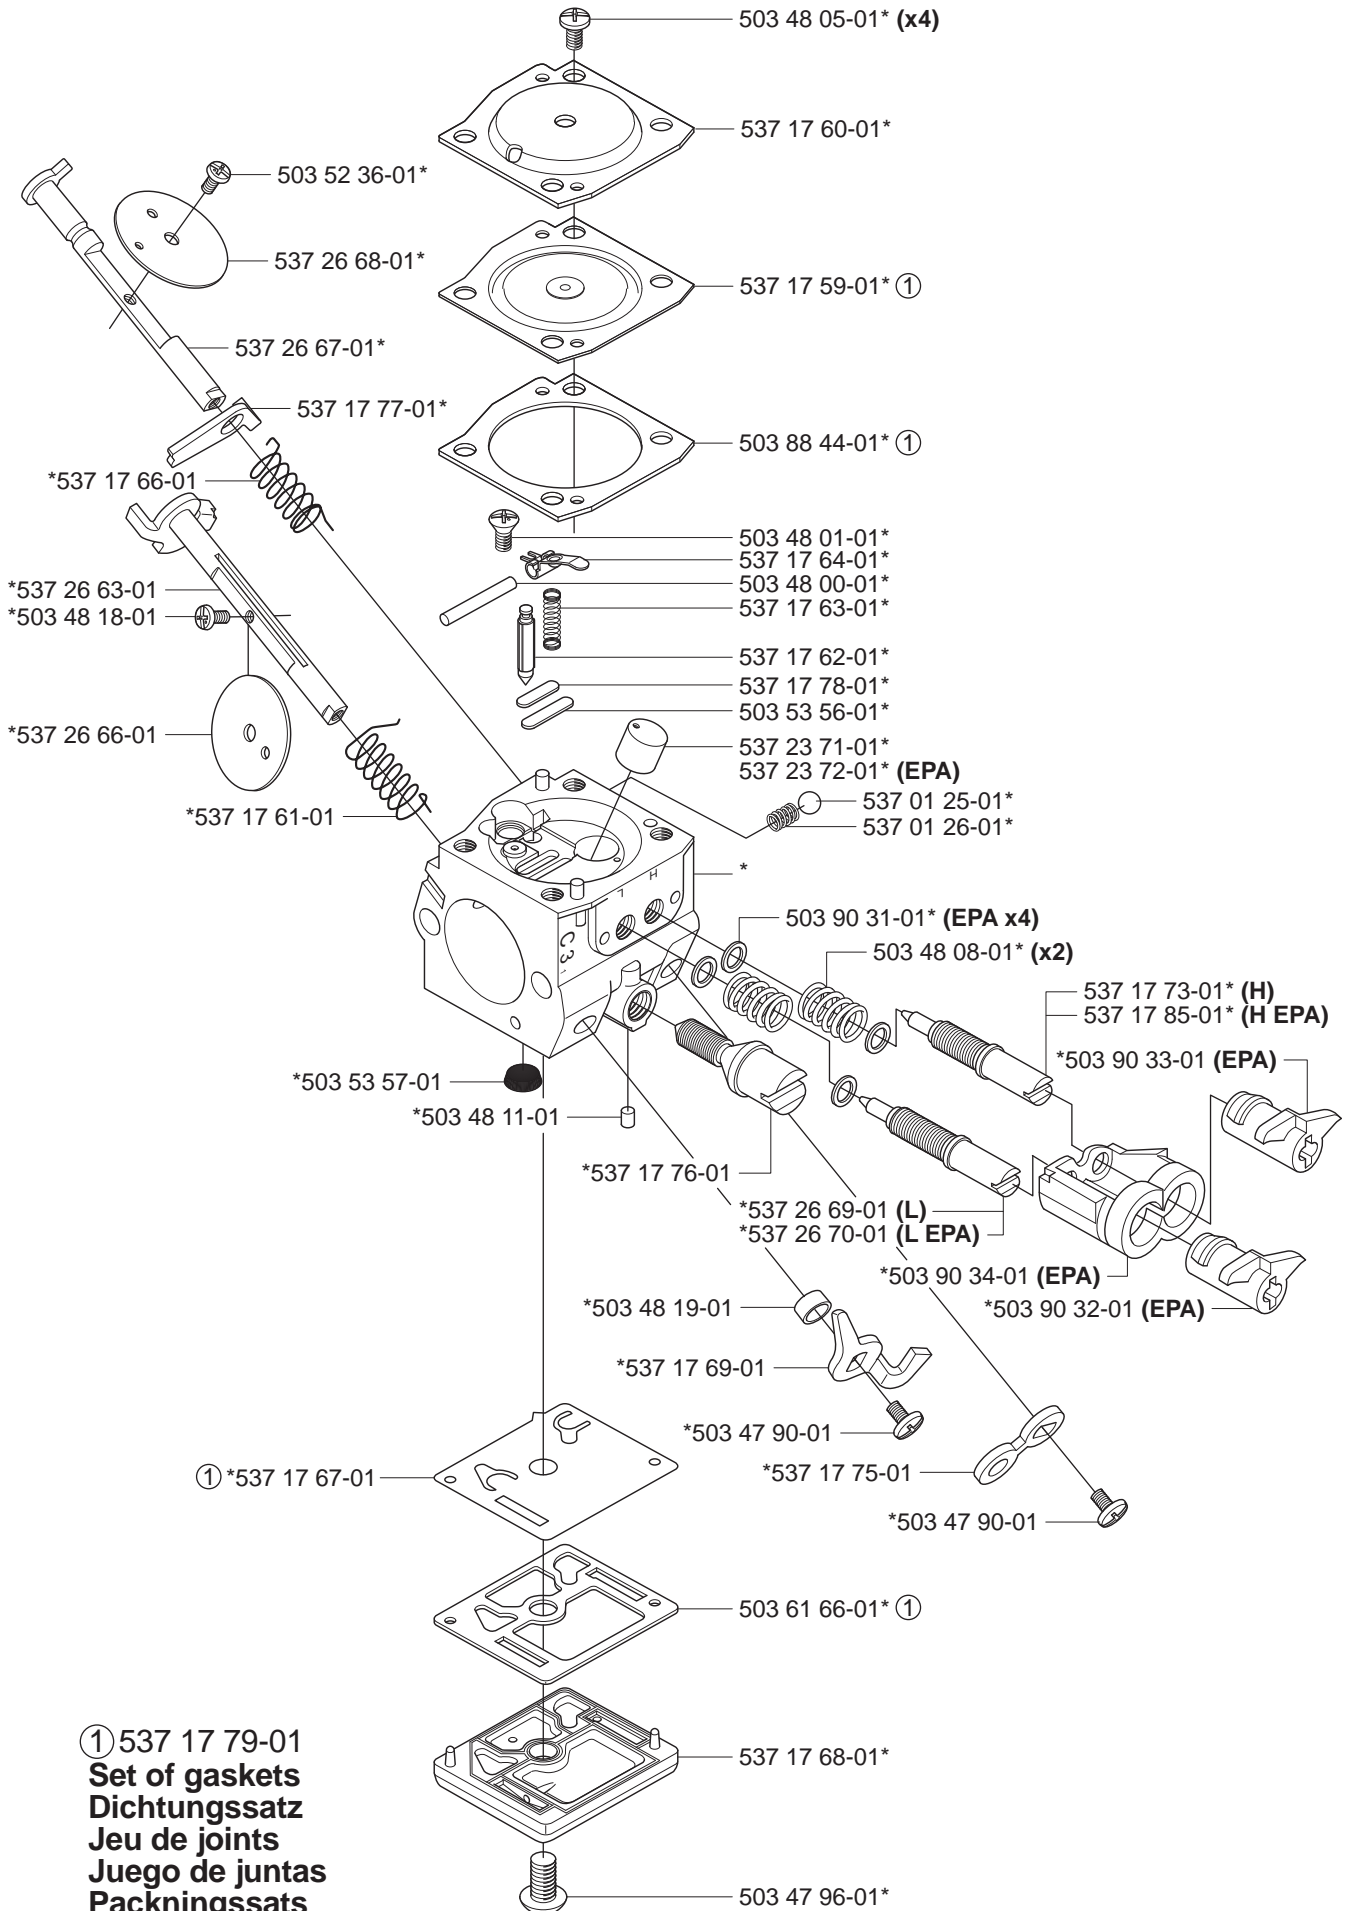

N

*compl 503 28 32-07 ZAMA C3-EL17

*compl 503 28 32-08 ZAMA C3-EL18 EPA

**ZAMA C3-EL17
ZAMA C3-EL18**