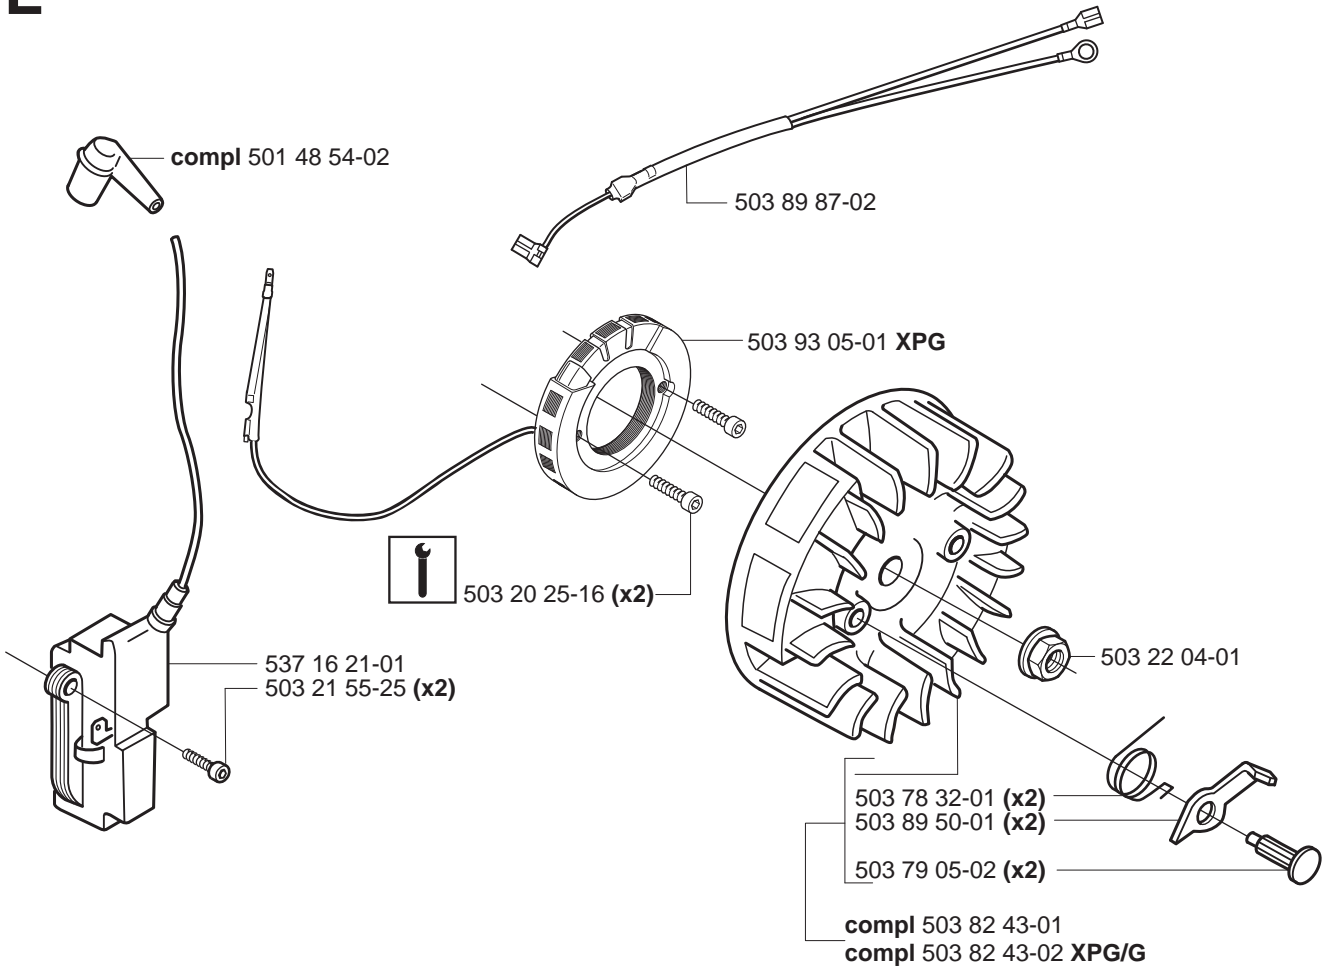

*compl 537 17 19-03

J *compl 503 86 37-71

K *compl 503 90 93-01 ** compl 503 90 93-03 XPG

L

Heated carburettor
Heated handles

- (346XP) 537 37 05-04
- (346XPG) 537 37 05-06
- (346XPG Heated carburettor) 537 37 05-07
- (346XP E-tech) 537 37 05-05
- (346XPG E-tech) 537 37 05-08
- (346XPG Heated carburettor E-tech) 537 37 05-09
- (353) 537 37 05-10
- (353G) 537 37 05-12
- (353G Heated carburettor) 537 37 05-13
- (353 E-tech) 537 37 05-11
- (353G E-tech) 537 37 05-14
- (353G Heated carburettor E-tech) 537 37 05-15