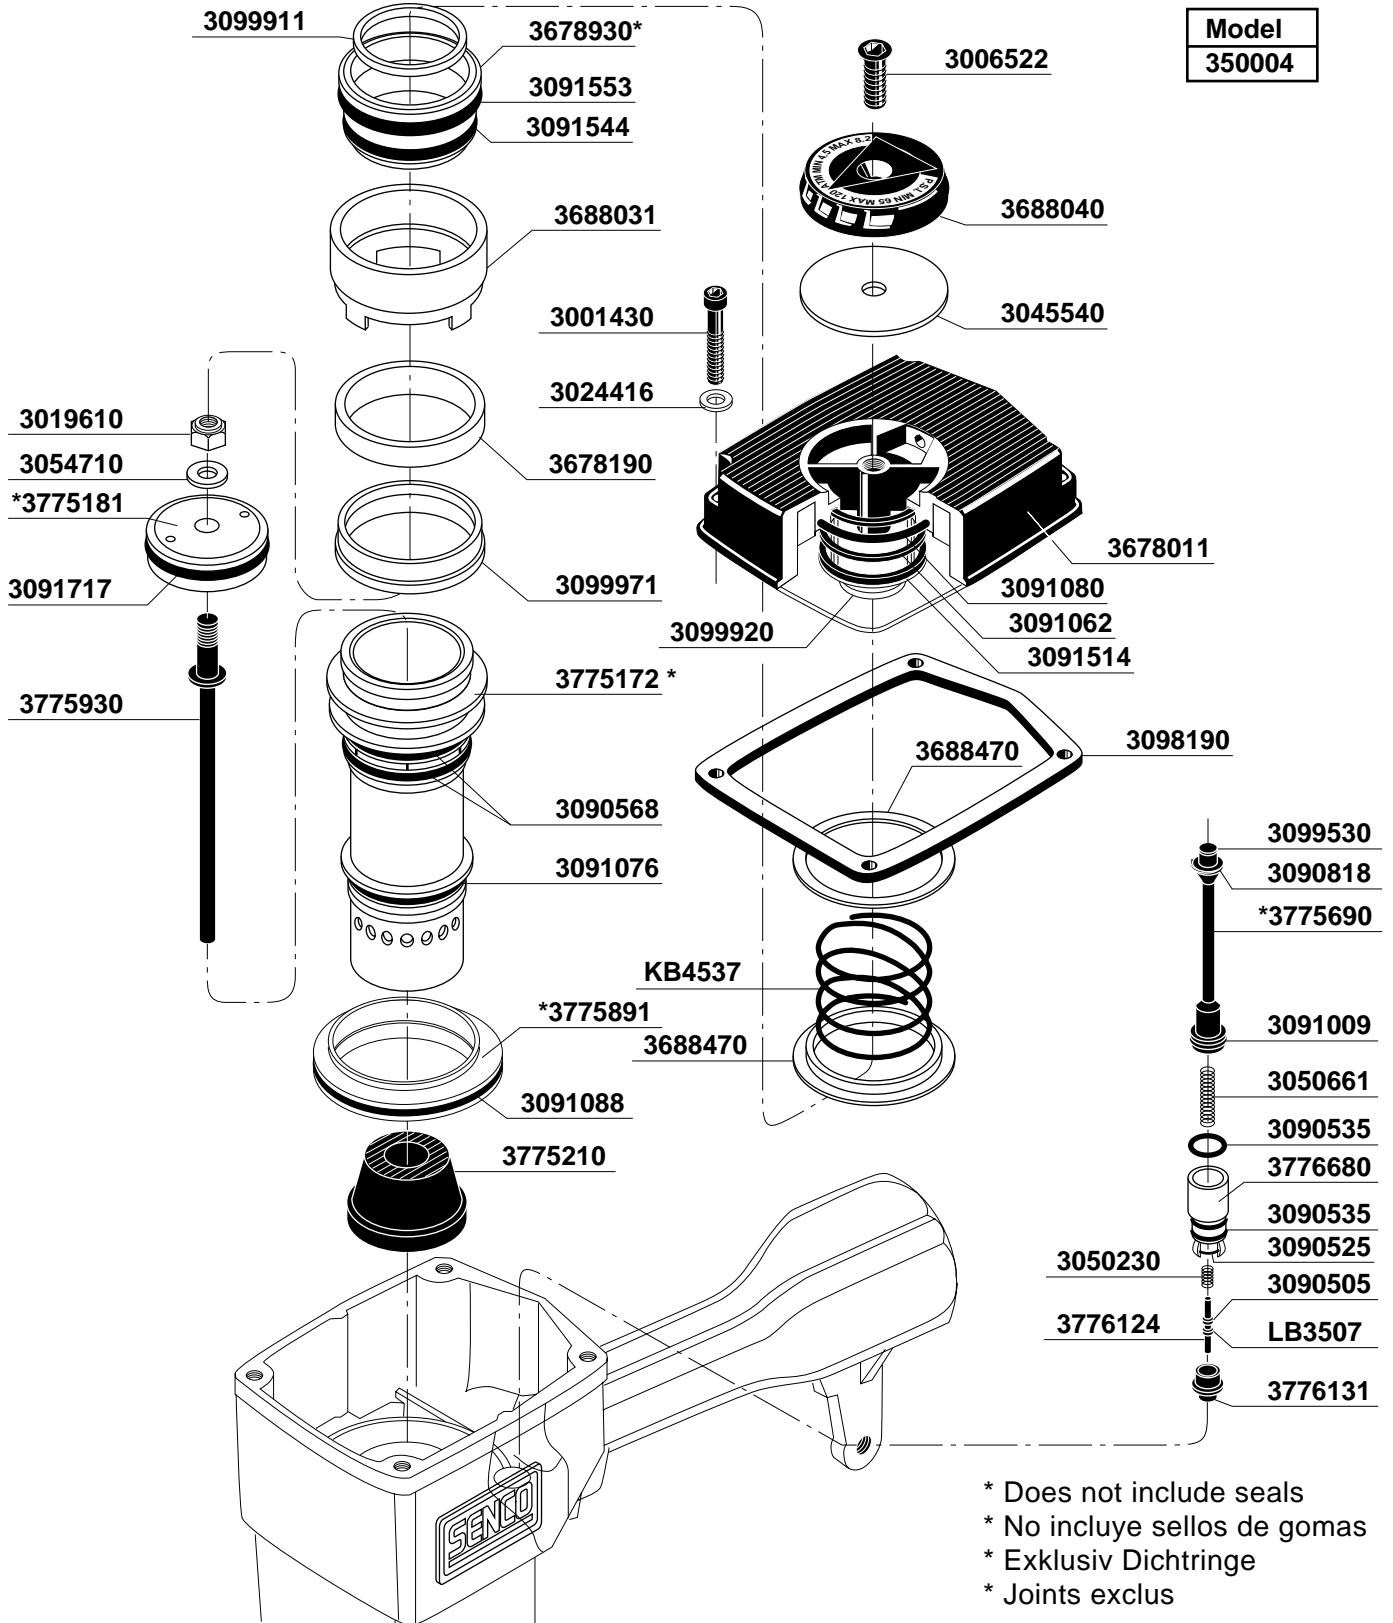

REPLACEMENT PARTS CHART
SCN 300/SCN75
Coil Nailers

Model
350004

In the U.S.A., you will find your nearest Senco location listed in the Yellow Pages under "Staples" Or, you can call our toll-free Action-line: 1-800-543-4596