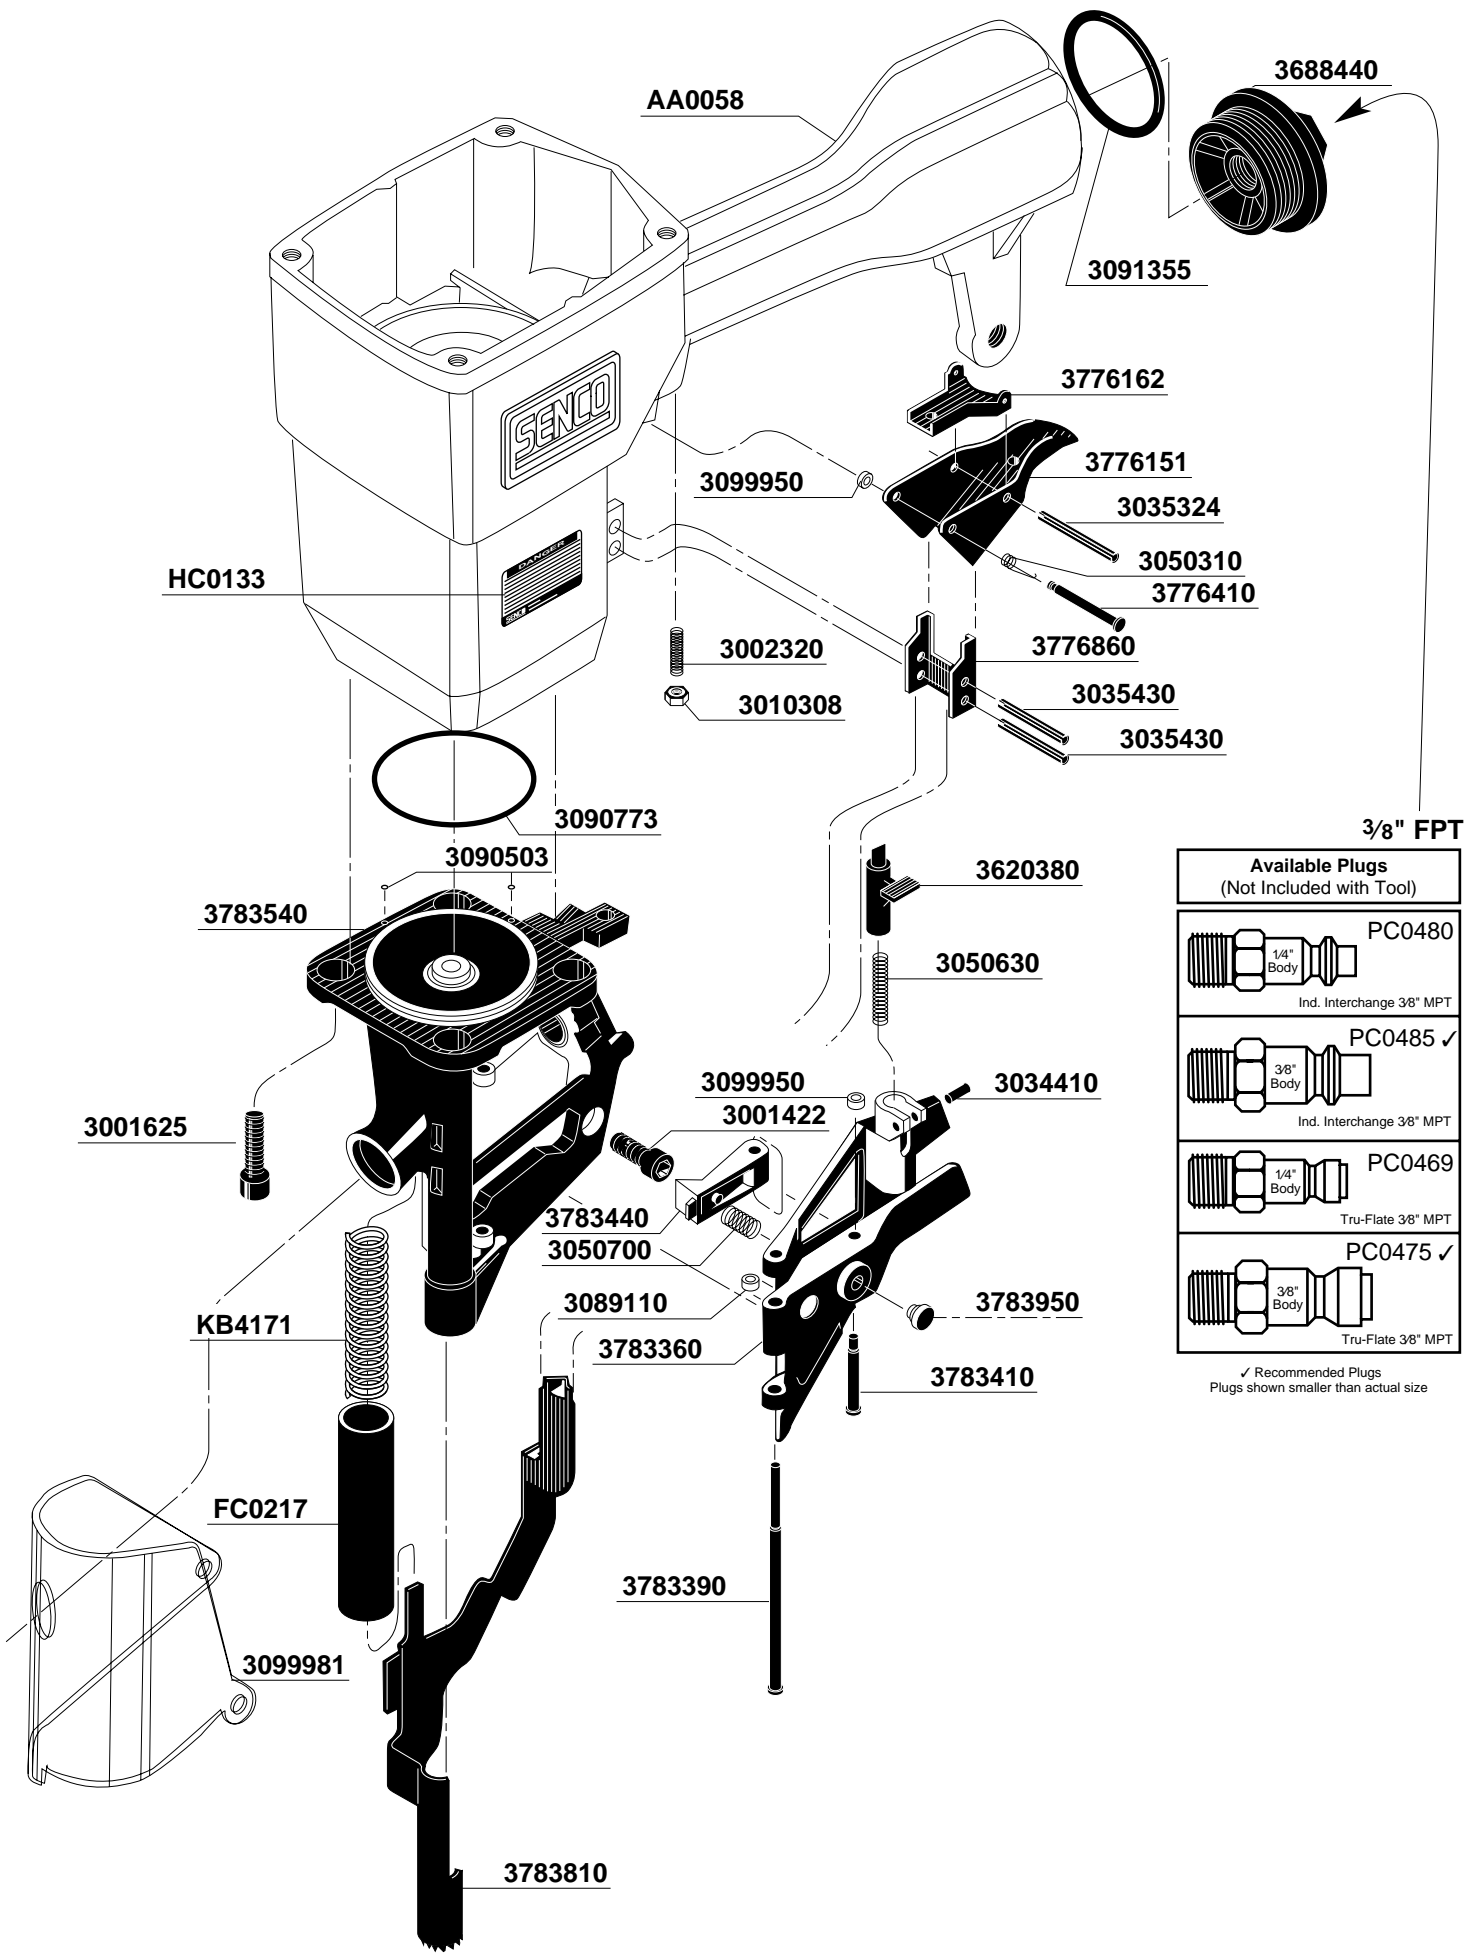

REPLACEMENT PARTS CHART
SCN 300/SCN75
Coil Nailers

Model
350004

In the U.S.A., you will find your nearest Senco location listed in the Yellow Pages under "Staples" Or, you can call our toll-free Action-line: 1-800-543-4596

3/8" FPT

Available Plugs (Not Included with Tool)	
	PC0480 Ind. Interchange 3/8" MPT
	PC0485 ✓ Ind. Interchange 3/8" MPT
	PC0469 Tru-Flate 3/8" MPT
	PC0475 ✓ Tru-Flate 3/8" MPT

✓ Recommended Plugs
Plugs shown smaller than actual size