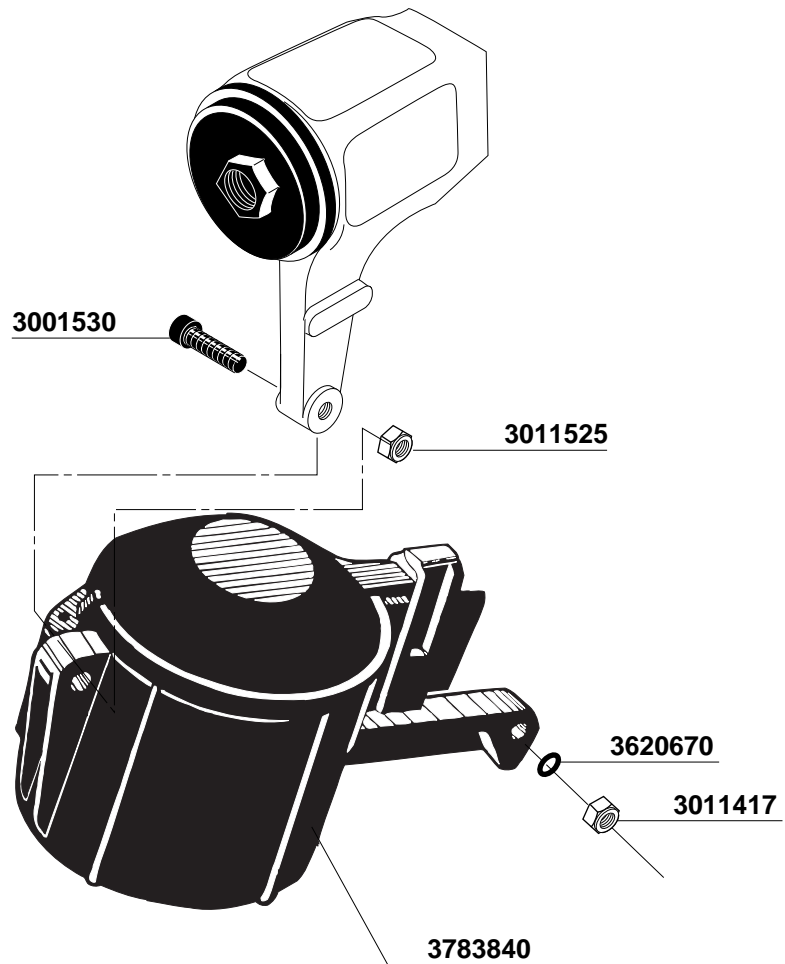

REPLACEMENT PARTS CHART
SCN 300/SCN75
Coil Nailers

Model
350004

In the U.S.A., you will find your nearest Senco location listed in the Yellow Pages under "Staples" Or, you can call our toll-free Action-line: 1-800-543-4596

3/8" FPT

Available Plugs (Not Included with Tool)	
	PC0480 Ind. Interchange 3/8" MPT
	PC0485 ✓ Ind. Interchange 3/8" MPT
	PC0469 Tru-Flate 3/8" MPT
	PC0475 ✓ Tru-Flate 3/8" MPT

✓ Recommended Plugs
Plugs shown smaller than actual size