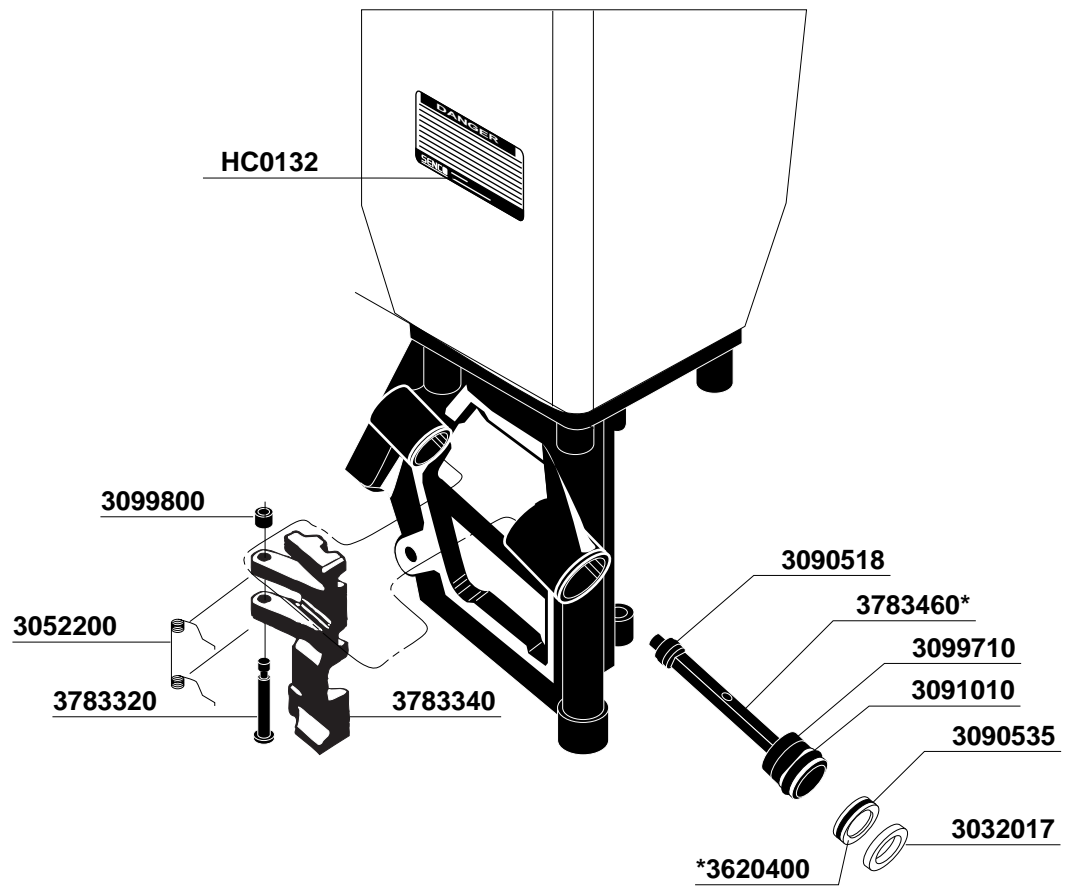

REPLACEMENT PARTS CHART
SCN 300/SCN75
Coil Nailers

Model
350004

In the U.S.A., you will find your nearest Senco location listed in the Yellow Pages under "Staples" Or, you can call our toll-free Action-line: 1-800-543-4596

3/8" FPT

Available Plugs (Not Included with Tool)	
	PC0480 Ind. Interchange 3/8" MPT
	PC0485 ✓ Ind. Interchange 3/8" MPT
	PC0469 Tru-Flate 3/8" MPT
	PC0475 ✓ Tru-Flate 3/8" MPT

✓ Recommended Plugs
Plugs shown smaller than actual size