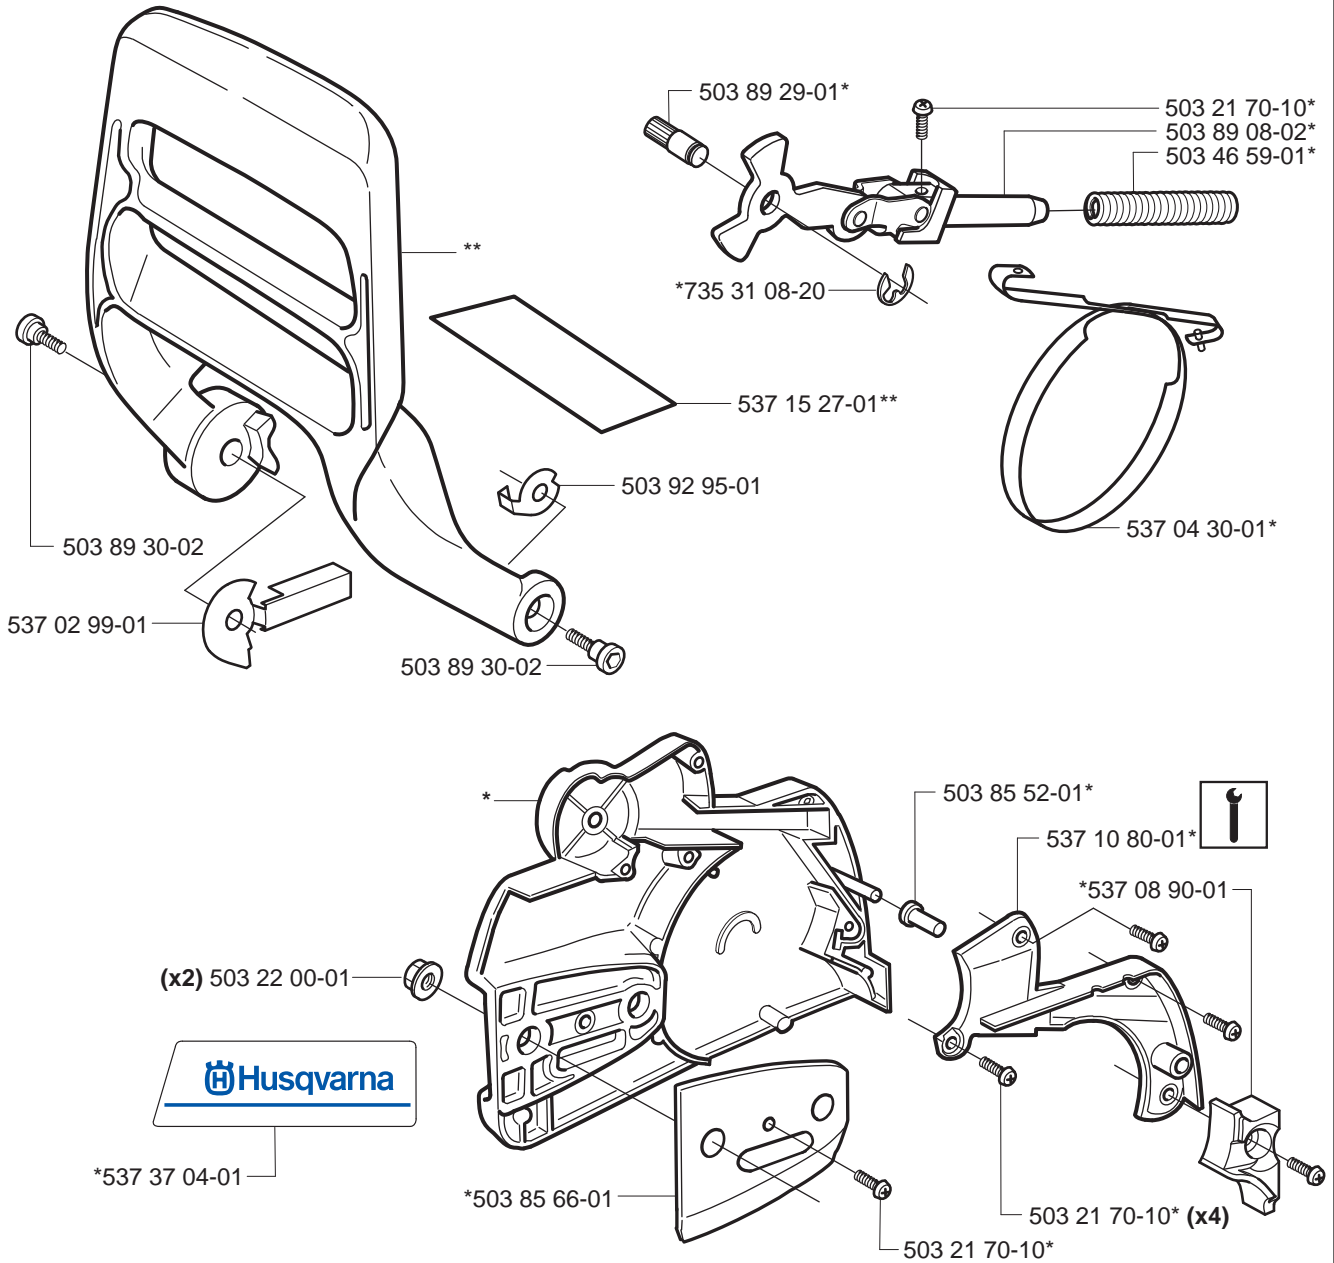

A

**compl 537 15 28-01

*compl 537 10 78-01