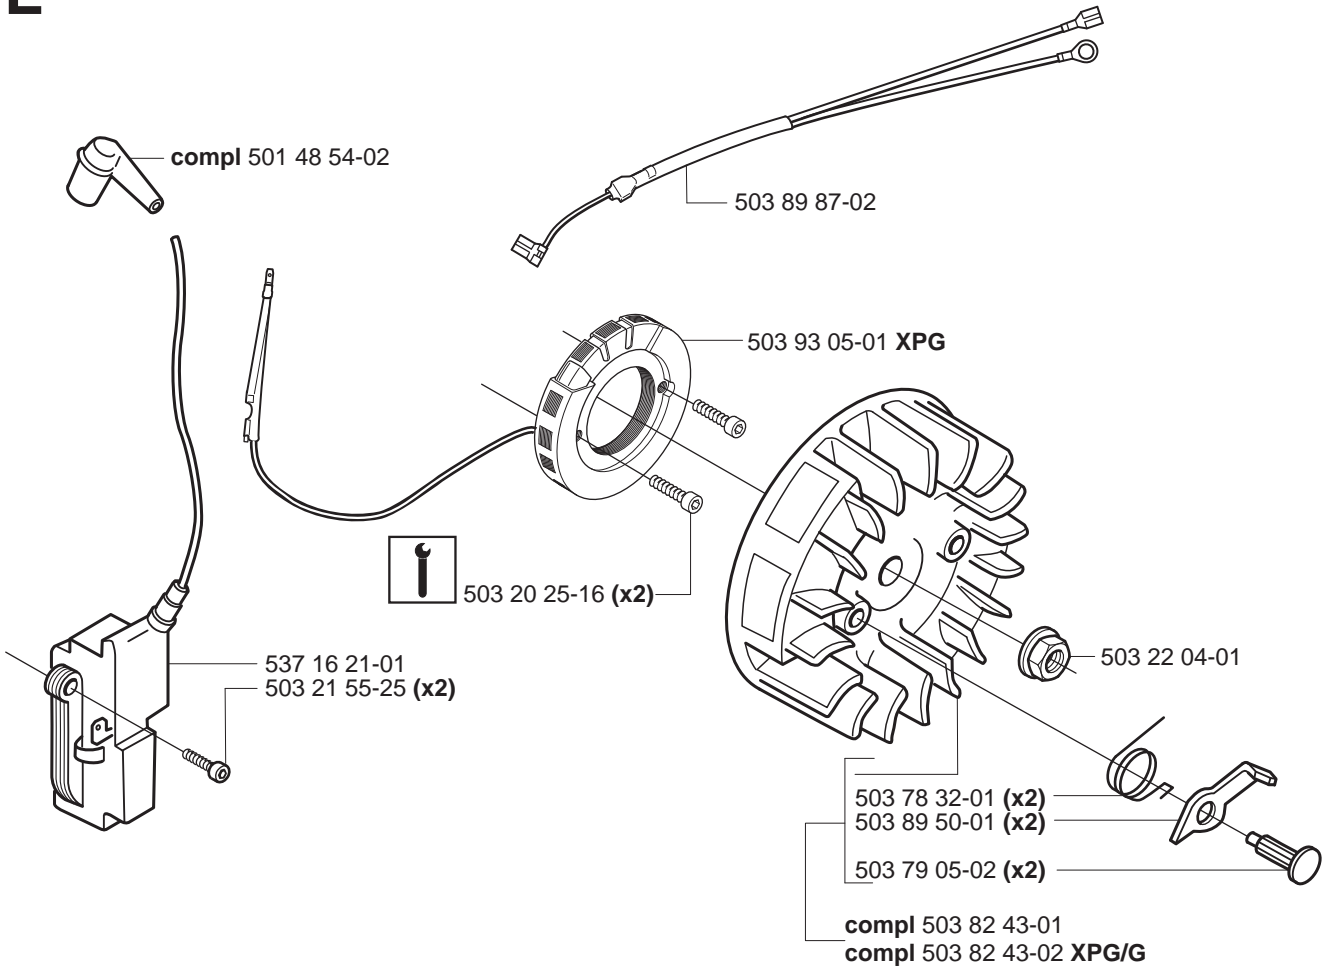

*compl 537 10 78-01

B

*compl 537 10 55-01

C *compl 503 90 90-02

D *compl 537 25 31-02 (353)
**compl 503 86 98-71 (346XP)

E *compl 503 85 76-71

H

*compl 537 17 19-03

J *compl 503 86 37-71

K *compl 503 90 93-01 ** compl 503 90 93-03 XPG

L

**Heated carburettor
Heated handles**

- (346XP) 537 37 05-04
- (346XPG) 537 37 05-06
- (346XPG Heated carburettor) 537 37 05-07
- (346XP E-tech) 537 37 05-05
- (346XPG E-tech) 537 37 05-08
- (346XPG Heated carburettor E-tech) 537 37 05-09
- (353) 537 37 05-10
- (353G) 537 37 05-12
- (353G Heated carburettor) 537 37 05-13
- (353 E-tech) 537 37 05-11
- (353G E-tech) 537 37 05-14
- (353G Heated carburettor E-tech) 537 37 05-15

N

*compl 503 28 32-07 ZAMA C3-EL17

*compl 503 28 32-08 ZAMA C3-EL18 EPA

**ZAMA C3-EL17
ZAMA C3-EL18**

① 537 17 79-01
Set of gaskets
Dichtungssatz
Jeu de joints
Juego de juntas
Packningssats

P

Tillbehör
Accessories
Zubehöre
Accessoires
Accesorios
*compl 503 55 85-01

Up to 030500001 (346XP)

Up to 034200001 (346XP) Up to 034200001 (353)

- 537 02 40-01 **NYLON 80 μ Black**
- 537 02 40-02 **NYLON 44 μ Yellow**
- 537 02 40-03 **FELT White**

503 86 94-01