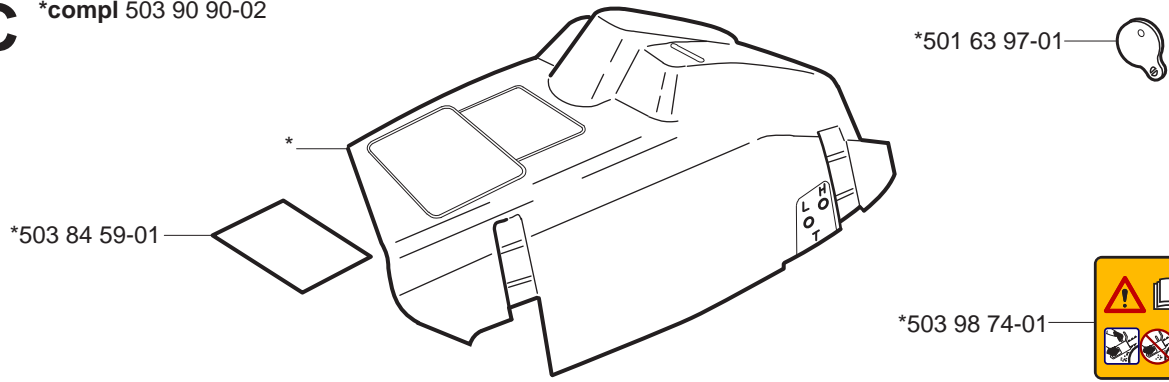

*compl 537 10 78-01

B

*compl 537 10 55-01

C *compl 503 90 90-02

D *compl 537 25 31-02 (353)
**compl 503 86 98-71 (346XP)

E *compl 503 85 76-71

H

*compl 537 17 19-03

J *compl 503 86 37-71

K *compl 503 90 93-01 ** compl 503 90 93-03 XPG

L

**Heated carburettor
Heated handles**

- (346XP) 537 37 05-04
- (346XPG) 537 37 05-06
- (346XPG Heated carburettor) 537 37 05-07
- (346XP E-tech) 537 37 05-05
- (346XPG E-tech) 537 37 05-08
- (346XPG Heated carburettor E-tech) 537 37 05-09
- (353) 537 37 05-10
- (353G) 537 37 05-12
- (353G Heated carburettor) 537 37 05-13
- (353 E-tech) 537 37 05-11
- (353G E-tech) 537 37 05-14
- (353G Heated carburettor E-tech) 537 37 05-15