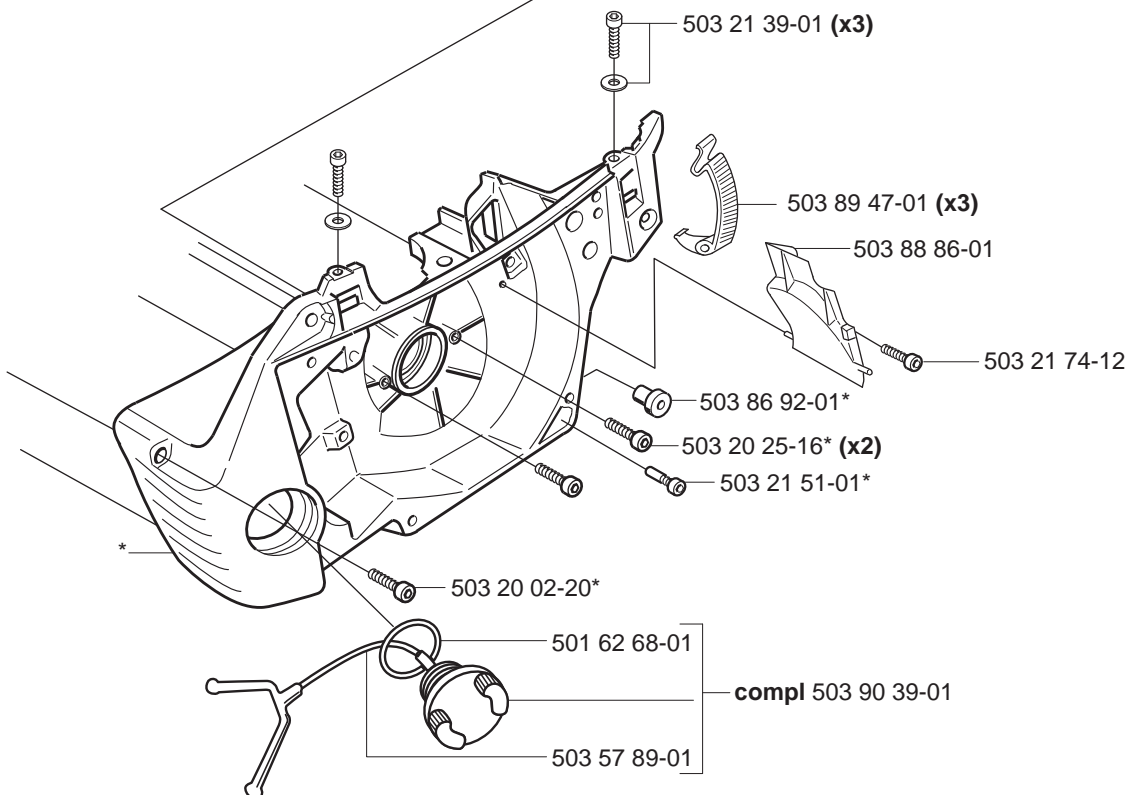

*compl 537 10 78-01

B

*compl 537 10 55-01

C *compl 503 90 90-02

D *compl 537 25 31-02 (353)
**compl 503 86 98-71 (346XP)

E *compl 503 85 76-71

H

*compl 537 17 19-03

J *compl 503 86 37-71

K *compl 503 90 93-01 ** compl 503 90 93-03 XPG

L

**Heated carburettor
Heated handles**

- (346XP) 537 37 05-04
- (346XPG) 537 37 05-06
- (346XPG Heated carburettor) 537 37 05-07
- (346XP E-tech) 537 37 05-05
- (346XPG E-tech) 537 37 05-08
- (346XPG Heated carburettor E-tech) 537 37 05-09
- (353) 537 37 05-10
- (353G) 537 37 05-12
- (353G Heated carburettor) 537 37 05-13
- (353 E-tech) 537 37 05-11
- (353G E-tech) 537 37 05-14
- (353G Heated carburettor E-tech) 537 37 05-15

N

*compl 503 28 32-07 ZAMA C3-EL17

*compl 503 28 32-08 ZAMA C3-EL18 EPA

**ZAMA C3-EL17
ZAMA C3-EL18**

① 537 17 79-01
Set of gaskets
Dichtungssatz
Jeu de joints
Juego de juntas
Packningssats

P

Tillbehör
Accessories
Zubehöre
Accessoires
Accesorios
*compl 503 55 85-01