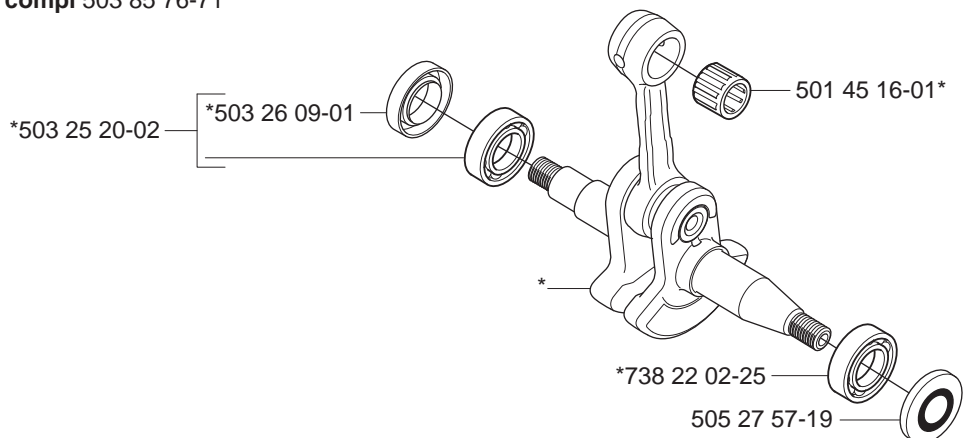

*compl 537 10 78-01

B

*compl 537 10 55-01

C *compl 503 90 90-02

D *compl 537 25 31-02 (353)
**compl 503 86 98-71 (346XP)

E *compl 503 85 76-71

H

*compl 537 17 19-03

J *compl 503 86 37-71

K *compl 503 90 93-01 ** compl 503 90 93-03 XPG

L

**Heated carburettor
Heated handles**

- (346XP) 537 37 05-04
- (346XPG) 537 37 05-06
- (346XPG Heated carburettor) 537 37 05-07
- (346XP E-tech) 537 37 05-05
- (346XPG E-tech) 537 37 05-08
- (346XPG Heated carburettor E-tech) 537 37 05-09
- (353) 537 37 05-10
- (353G) 537 37 05-12
- (353G Heated carburettor) 537 37 05-13
- (353 E-tech) 537 37 05-11
- (353G E-tech) 537 37 05-14
- (353G Heated carburettor E-tech) 537 37 05-15

N

*compl 503 28 32-07 ZAMA C3-EL17

*compl 503 28 32-08 ZAMA C3-EL18 EPA

**ZAMA C3-EL17
ZAMA C3-EL18**

① 537 17 79-01
Set of gaskets
Dichtungssatz
Jeu de joints
Juego de juntas
Packningssats

P

Tillbehör
Accessories
Zubehöre
Accessoires
Accesorios
*compl 503 55 85-01