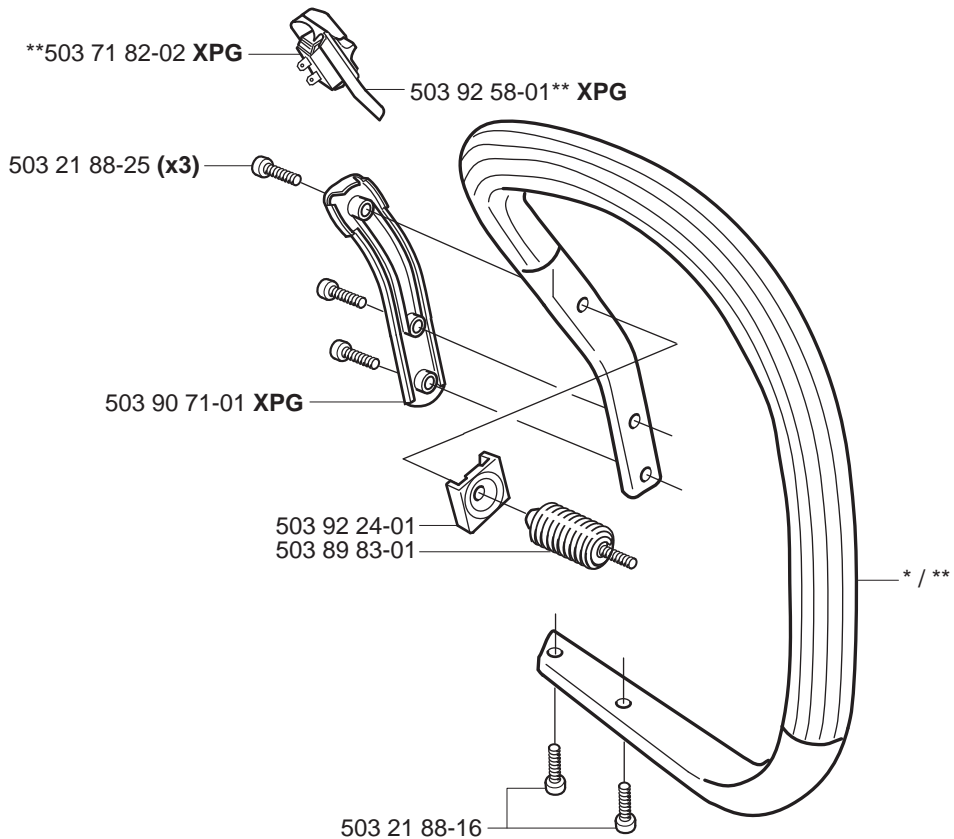

*compl 537 10 78-01

B

*compl 537 10 55-01

C *compl 503 90 90-02

D *compl 537 25 31-02 (353)
**compl 503 86 98-71 (346XP)

E *compl 503 85 76-71

H

*compl 537 17 19-03

J *compl 503 86 37-71

K *compl 503 90 93-01 ** compl 503 90 93-03 XPG

L

**Heated carburettor
Heated handles**

- (346XP) 537 37 05-04
- (346XPG) 537 37 05-06
- (346XPG Heated carburettor) 537 37 05-07
- (346XP E-tech) 537 37 05-05
- (346XPG E-tech) 537 37 05-08
- (346XPG Heated carburettor E-tech) 537 37 05-09
- (353) 537 37 05-10
- (353G) 537 37 05-12
- (353G Heated carburettor) 537 37 05-13
- (353 E-tech) 537 37 05-11
- (353G E-tech) 537 37 05-14
- (353G Heated carburettor E-tech) 537 37 05-15

N

*compl 503 28 32-07 ZAMA C3-EL17

*compl 503 28 32-08 ZAMA C3-EL18 EPA

**ZAMA C3-EL17
ZAMA C3-EL18**

① 537 17 79-01
Set of gaskets
Dichtungssatz
Jeu de joints
Juego de juntas
Packningssats

P

Tillbehör
Accessories
Zubehöre
Accessoires
Accesorios
*compl 503 55 85-01

Up to 030500001 (346XP)

Up to 034200001 (346XP) Up to 034200001 (353)

- 537 02 40-01 **NYLON 80 μ Black**
- 537 02 40-02 **NYLON 44 μ Yellow**
- 537 02 40-03 **FELT White**

503 86 94-01