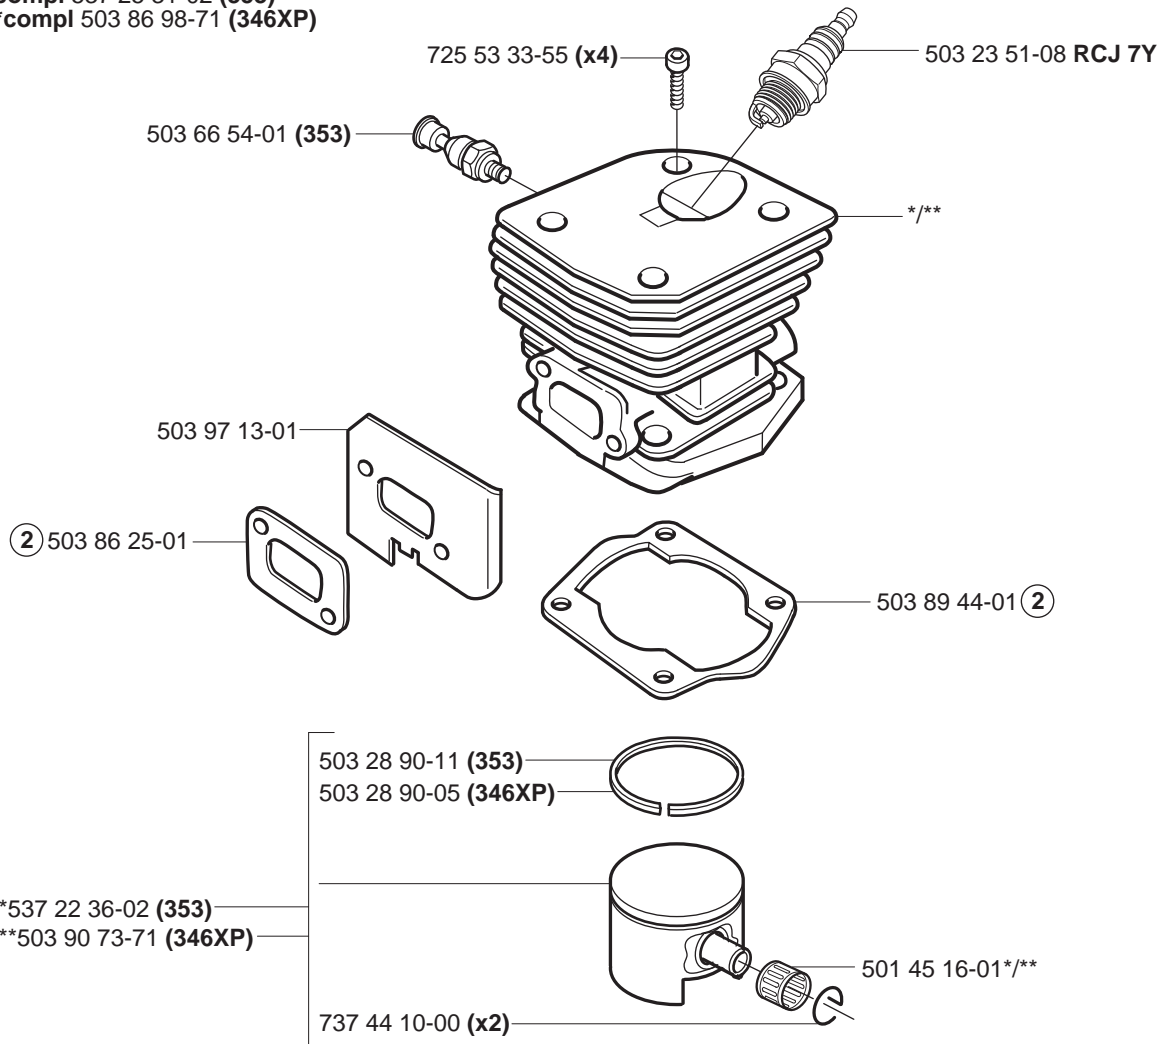

*compl 537 10 78-01

B

*compl 537 10 55-01

C *compl 503 90 90-02

D *compl 537 25 31-02 (353)
**compl 503 86 98-71 (346XP)

E *compl 503 85 76-71

H

*compl 537 17 19-03

J *compl 503 86 37-71

K *compl 503 90 93-01 ** compl 503 90 93-03 XPG

L

**Heated carburettor
Heated handles**

- (346XP) 537 37 05-04
- (346XPG) 537 37 05-06
- (346XPG Heated carburettor) 537 37 05-07
- (346XP E-tech) 537 37 05-05
- (346XPG E-tech) 537 37 05-08
- (346XPG Heated carburettor E-tech) 537 37 05-09
- (353) 537 37 05-10
- (353G) 537 37 05-12
- (353G Heated carburettor) 537 37 05-13
- (353 E-tech) 537 37 05-11
- (353G E-tech) 537 37 05-14
- (353G Heated carburettor E-tech) 537 37 05-15

N

*compl 503 28 32-07 ZAMA C3-EL17

*compl 503 28 32-08 ZAMA C3-EL18 EPA

**ZAMA C3-EL17
ZAMA C3-EL18**

① 537 17 79-01
Set of gaskets
Dichtungssatz
Jeu de joints
Juego de juntas
Packningssats

P

Tillbehör
Accessories
Zubehöre
Accessoires
Accesorios
*compl 503 55 85-01

Up to 030500001 (346XP)

Up to 034200001 (346XP) Up to 034200001 (353)

- 537 02 40-01 **NYLON 80 μ Black**
- 537 02 40-02 **NYLON 44 μ Yellow**
- 537 02 40-03 **FELT White**

503 86 94-01