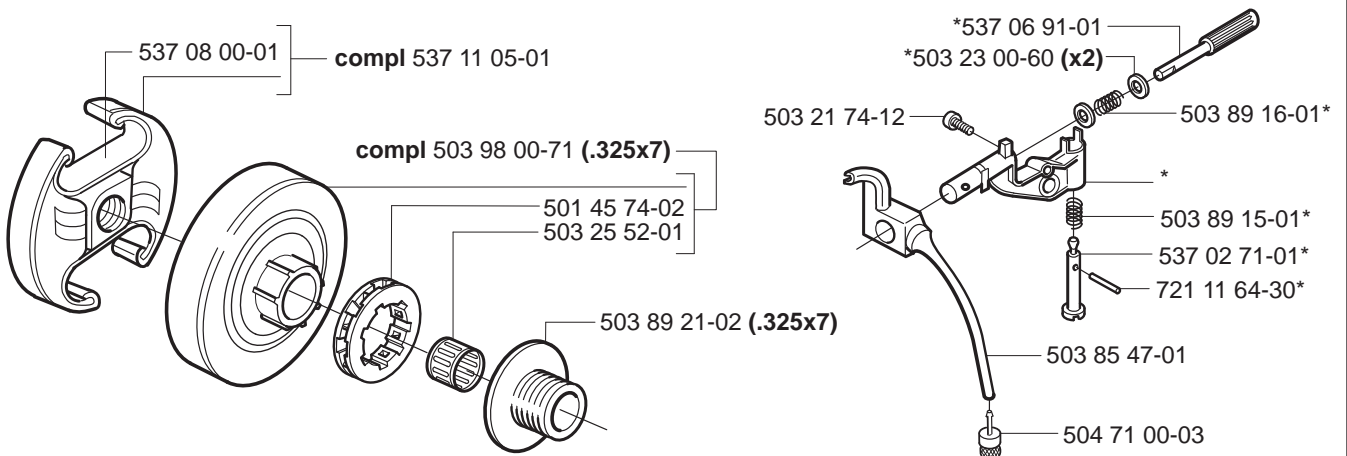

*compl 537 10 78-01

B

*compl 537 10 55-01

C *compl 503 90 90-02

D *compl 537 25 31-02 (353)
**compl 503 86 98-71 (346XP)

E *compl 503 85 76-71

H

*compl 537 17 19-03

J *compl 503 86 37-71

K *compl 503 90 93-01 ** compl 503 90 93-03 XPG

L

**Heated carburettor
Heated handles**

- (346XP) 537 37 05-04
- (346XPG) 537 37 05-06
- (346XPG Heated carburettor) 537 37 05-07
- (346XP E-tech) 537 37 05-05
- (346XPG E-tech) 537 37 05-08
- (346XPG Heated carburettor E-tech) 537 37 05-09
- (353) 537 37 05-10
- (353G) 537 37 05-12
- (353G Heated carburettor) 537 37 05-13
- (353 E-tech) 537 37 05-11
- (353G E-tech) 537 37 05-14
- (353G Heated carburettor E-tech) 537 37 05-15