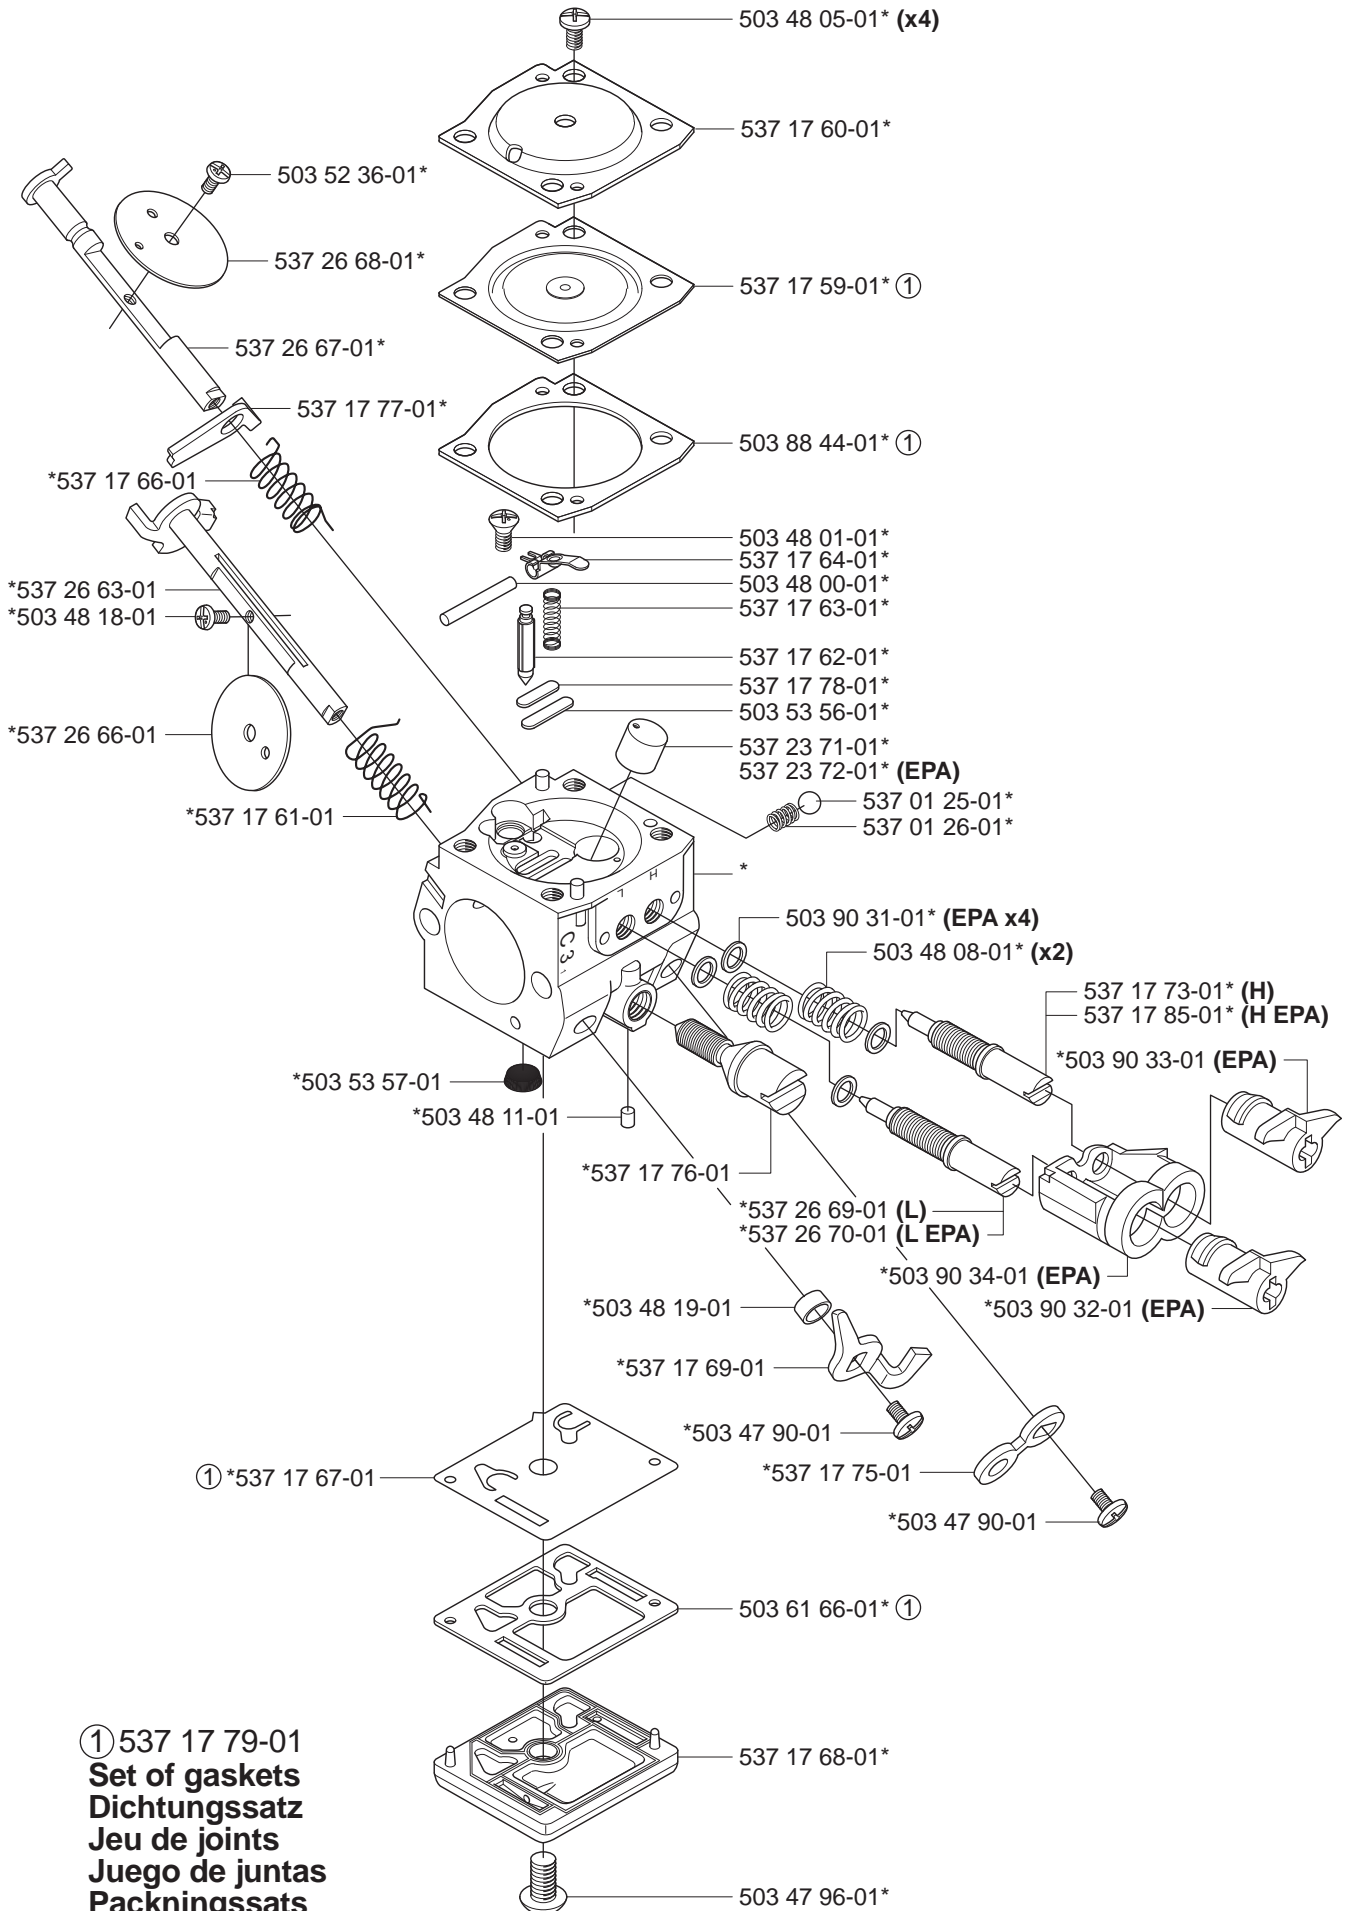

*compl 537 10 78-01

B

*compl 537 10 55-01

C *compl 503 90 90-02

D *compl 537 25 31-02 (353)
**compl 503 86 98-71 (346XP)

E *compl 503 85 76-71

H

*compl 537 17 19-03

J *compl 503 86 37-71

K *compl 503 90 93-01 ** compl 503 90 93-03 XPG

L

**Heated carburettor
Heated handles**

- (346XP) 537 37 05-04
- (346XPG) 537 37 05-06
- (346XPG Heated carburettor) 537 37 05-07
- (346XP E-tech) 537 37 05-05
- (346XPG E-tech) 537 37 05-08
- (346XPG Heated carburettor E-tech) 537 37 05-09
- (353) 537 37 05-10
- (353G) 537 37 05-12
- (353G Heated carburettor) 537 37 05-13
- (353 E-tech) 537 37 05-11
- (353G E-tech) 537 37 05-14
- (353G Heated carburettor E-tech) 537 37 05-15

N

*compl 503 28 32-07 ZAMA C3-EL17

*compl 503 28 32-08 ZAMA C3-EL18 EPA

**ZAMA C3-EL17
ZAMA C3-EL18**

① 537 17 79-01
Set of gaskets
Dichtungssatz
Jeu de joints
Juego de juntas
Packningssats

P

Tillbehör
Accessories
Zubehöre
Accessoires
Accesorios
*compl 503 55 85-01

Up to 030500001 (346XP)

Up to 034200001 (346XP) Up to 034200001 (353)

- 537 02 40-01 **NYLON 80 μ Black**
- 537 02 40-02 **NYLON 44 μ Yellow**
- 537 02 40-03 **FELT White**

503 86 94-01