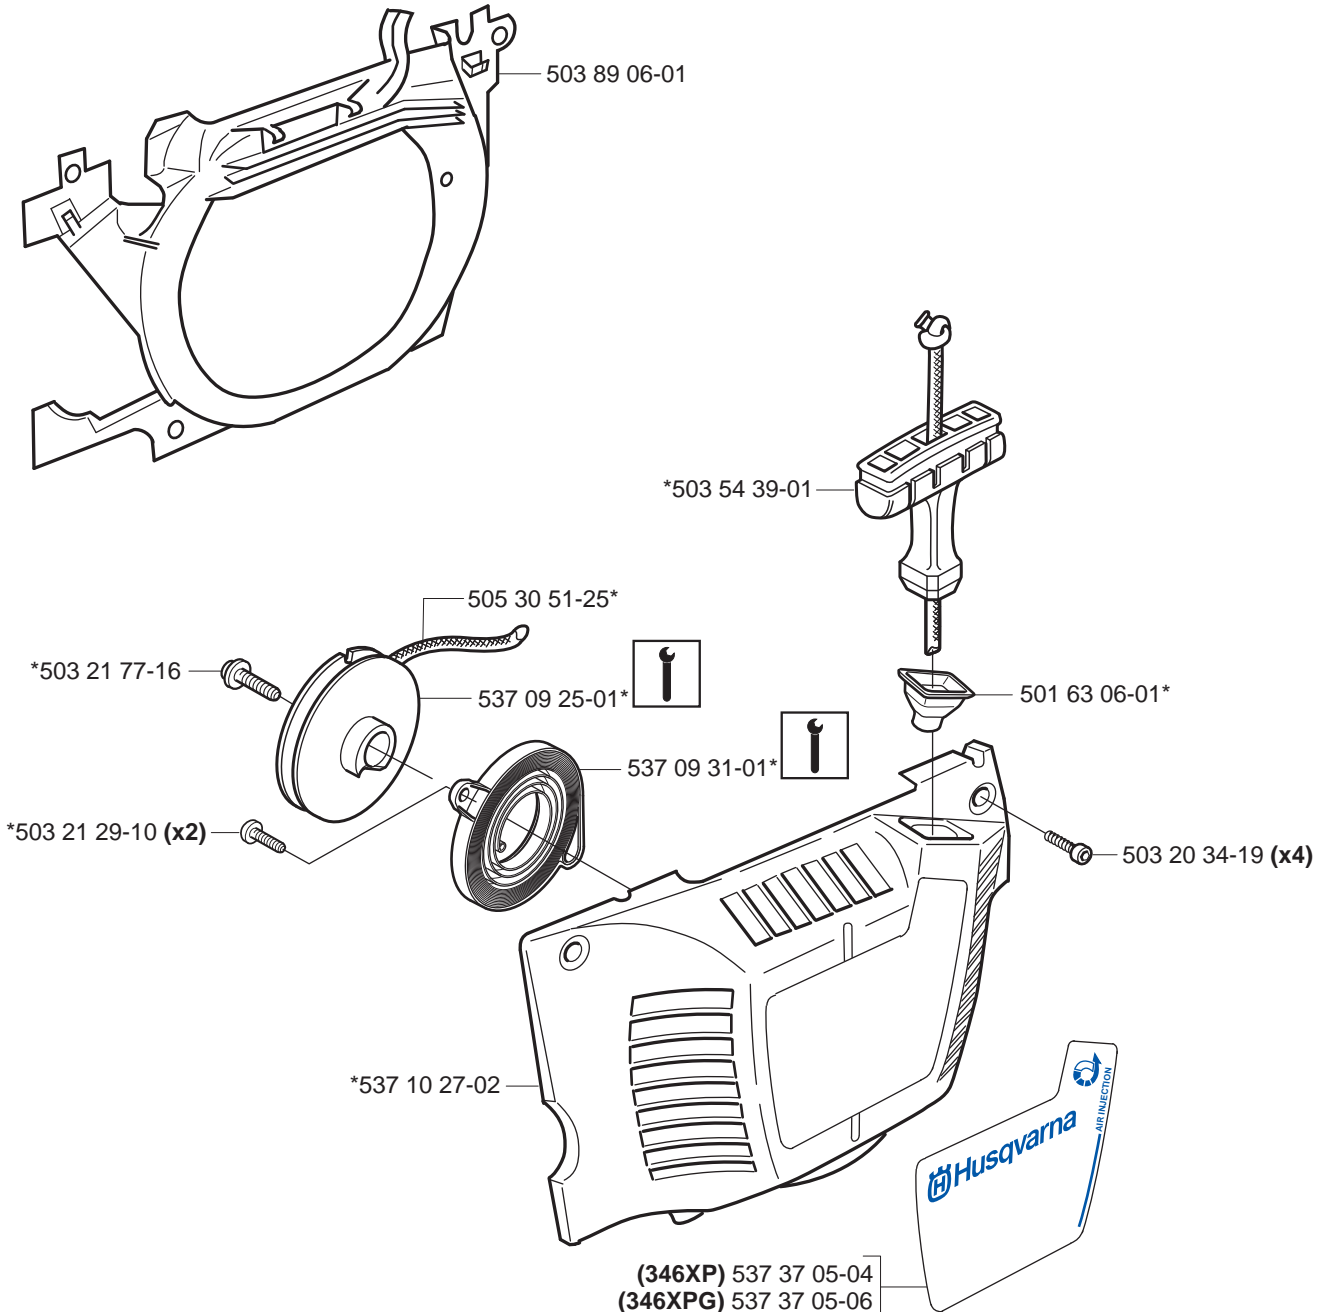

*compl 537 10 78-01

B

*compl 537 10 55-01

C *compl 503 90 90-02

D *compl 537 25 31-02 (353)
**compl 503 86 98-71 (346XP)

E *compl 503 85 76-71

H

*compl 537 17 19-03

J *compl 503 86 37-71

K *compl 503 90 93-01 ** compl 503 90 93-03 XPG

L

**Heated carburettor
Heated handles**

- (346XP) 537 37 05-04
- (346XPG) 537 37 05-06
- (346XPG Heated carburettor) 537 37 05-07
- (346XP E-tech) 537 37 05-05
- (346XPG E-tech) 537 37 05-08
- (346XPG Heated carburettor E-tech) 537 37 05-09
- (353) 537 37 05-10
- (353G) 537 37 05-12
- (353G Heated carburettor) 537 37 05-13
- (353 E-tech) 537 37 05-11
- (353G E-tech) 537 37 05-14
- (353G Heated carburettor E-tech) 537 37 05-15

N

*compl 503 28 32-07 ZAMA C3-EL17

*compl 503 28 32-08 ZAMA C3-EL18 EPA

**ZAMA C3-EL17
ZAMA C3-EL18**

① 537 17 79-01
Set of gaskets
Dichtungssatz
Jeu de joints
Juego de juntas
Packningssats

P

Tillbehör
Accessories
Zubehöre
Accessoires
Accesorios
*compl 503 55 85-01