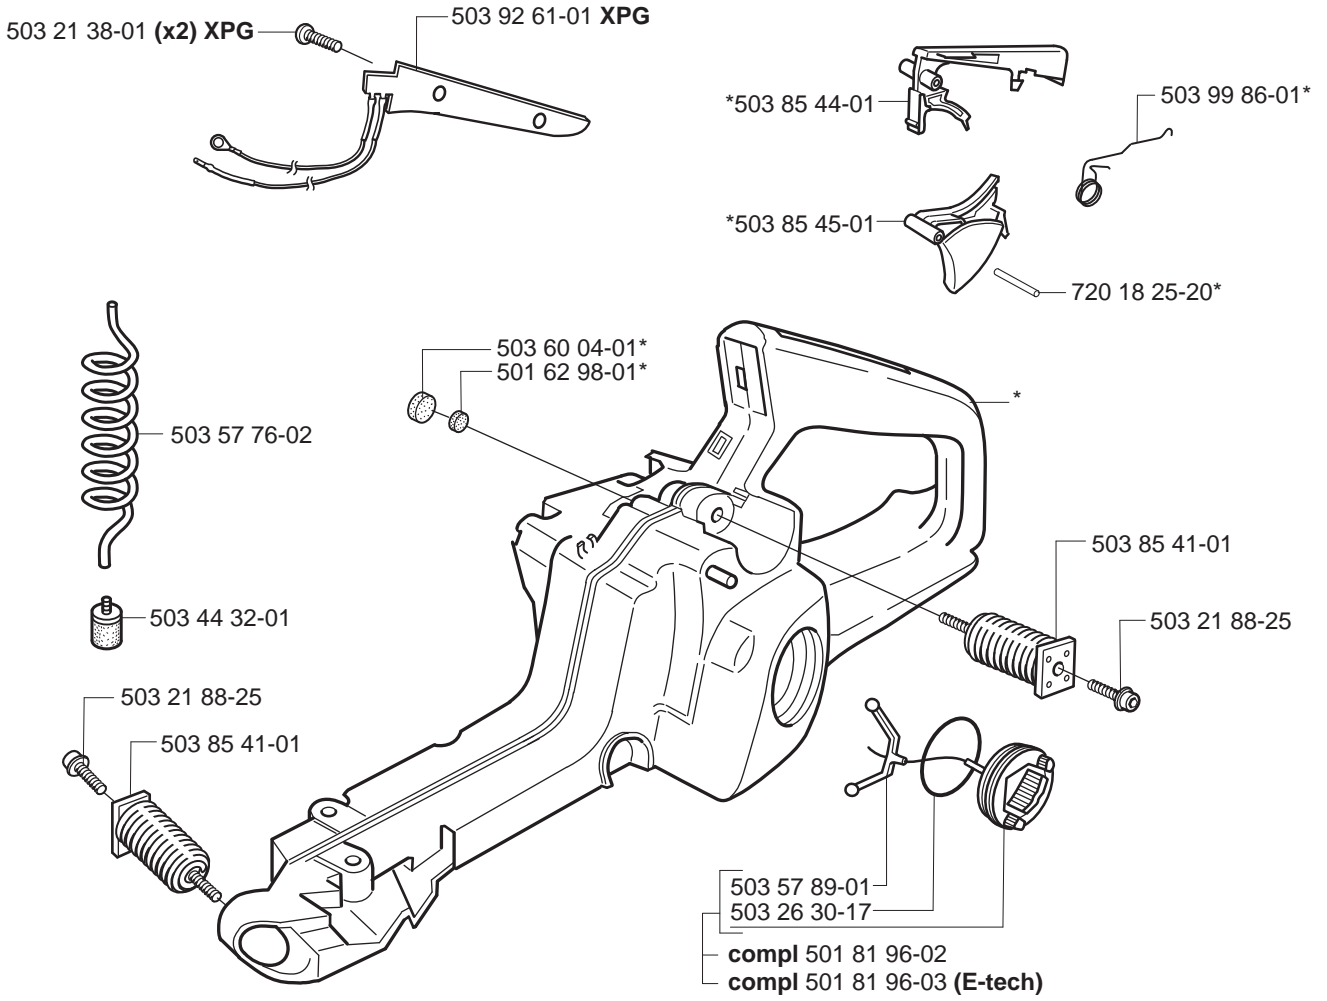

*compl 537 10 78-01

B

*compl 537 10 55-01

C *compl 503 90 90-02

D *compl 537 25 31-02 (353)
**compl 503 86 98-71 (346XP)

E *compl 503 85 76-71

H

*compl 537 17 19-03

J *compl 503 86 37-71

K *compl 503 90 93-01 ** compl 503 90 93-03 XPG

L

**Heated carburettor
Heated handles**

- (346XP) 537 37 05-04
- (346XPG) 537 37 05-06
- (346XPG Heated carburettor) 537 37 05-07
- (346XP E-tech) 537 37 05-05
- (346XPG E-tech) 537 37 05-08
- (346XPG Heated carburettor E-tech) 537 37 05-09
- (353) 537 37 05-10
- (353G) 537 37 05-12
- (353G Heated carburettor) 537 37 05-13
- (353 E-tech) 537 37 05-11
- (353G E-tech) 537 37 05-14
- (353G Heated carburettor E-tech) 537 37 05-15