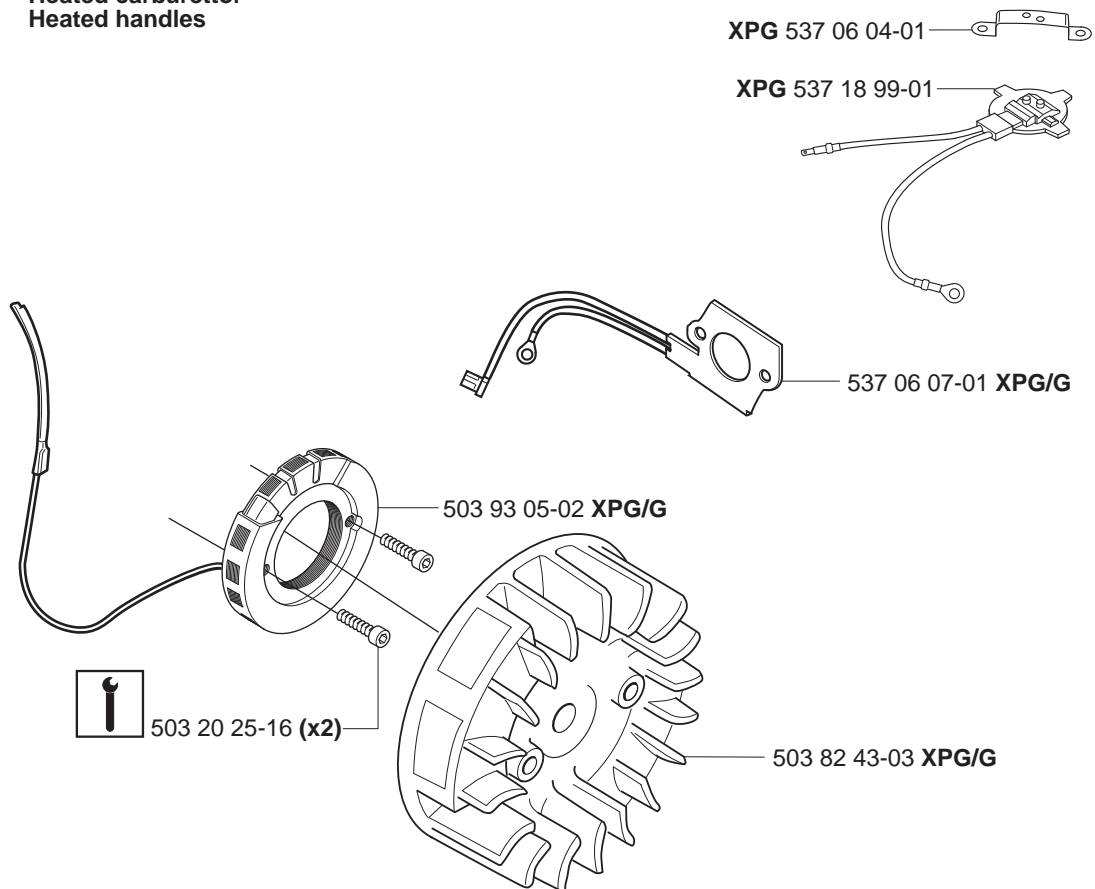

*compl 537 10 78-01

B

*compl 537 10 55-01

C *compl 503 90 90-02

D *compl 537 25 31-02 (353)
**compl 503 86 98-71 (346XP)

E *compl 503 85 76-71

H

*compl 537 17 19-03

J *compl 503 86 37-71

K *compl 503 90 93-01 ** compl 503 90 93-03 XPG

L

**Heated carburettor
Heated handles**

- (346XP) 537 37 05-04
- (346XPG) 537 37 05-06
- (346XPG Heated carburettor) 537 37 05-07
- (346XP E-tech) 537 37 05-05
- (346XPG E-tech) 537 37 05-08
- (346XPG Heated carburettor E-tech) 537 37 05-09
- (353) 537 37 05-10
- (353G) 537 37 05-12
- (353G Heated carburettor) 537 37 05-13
- (353 E-tech) 537 37 05-11
- (353G E-tech) 537 37 05-14
- (353G Heated carburettor E-tech) 537 37 05-15

N

*compl 503 28 32-07 ZAMA C3-EL17

*compl 503 28 32-08 ZAMA C3-EL18 EPA

**ZAMA C3-EL17
ZAMA C3-EL18**

① 537 17 79-01
Set of gaskets
Dichtungssatz
Jeu de joints
Juego de juntas
Packningssats

P

Tillbehör
Accessories
Zubehöre
Accessoires
Accesorios
*compl 503 55 85-01

Up to 030500001 (346XP)

Up to 034200001 (346XP) Up to 034200001 (353)

- 537 02 40-01 **NYLON 80 μ Black**
- 537 02 40-02 **NYLON 44 μ Yellow**
- 537 02 40-03 **FELT White**

503 86 94-01