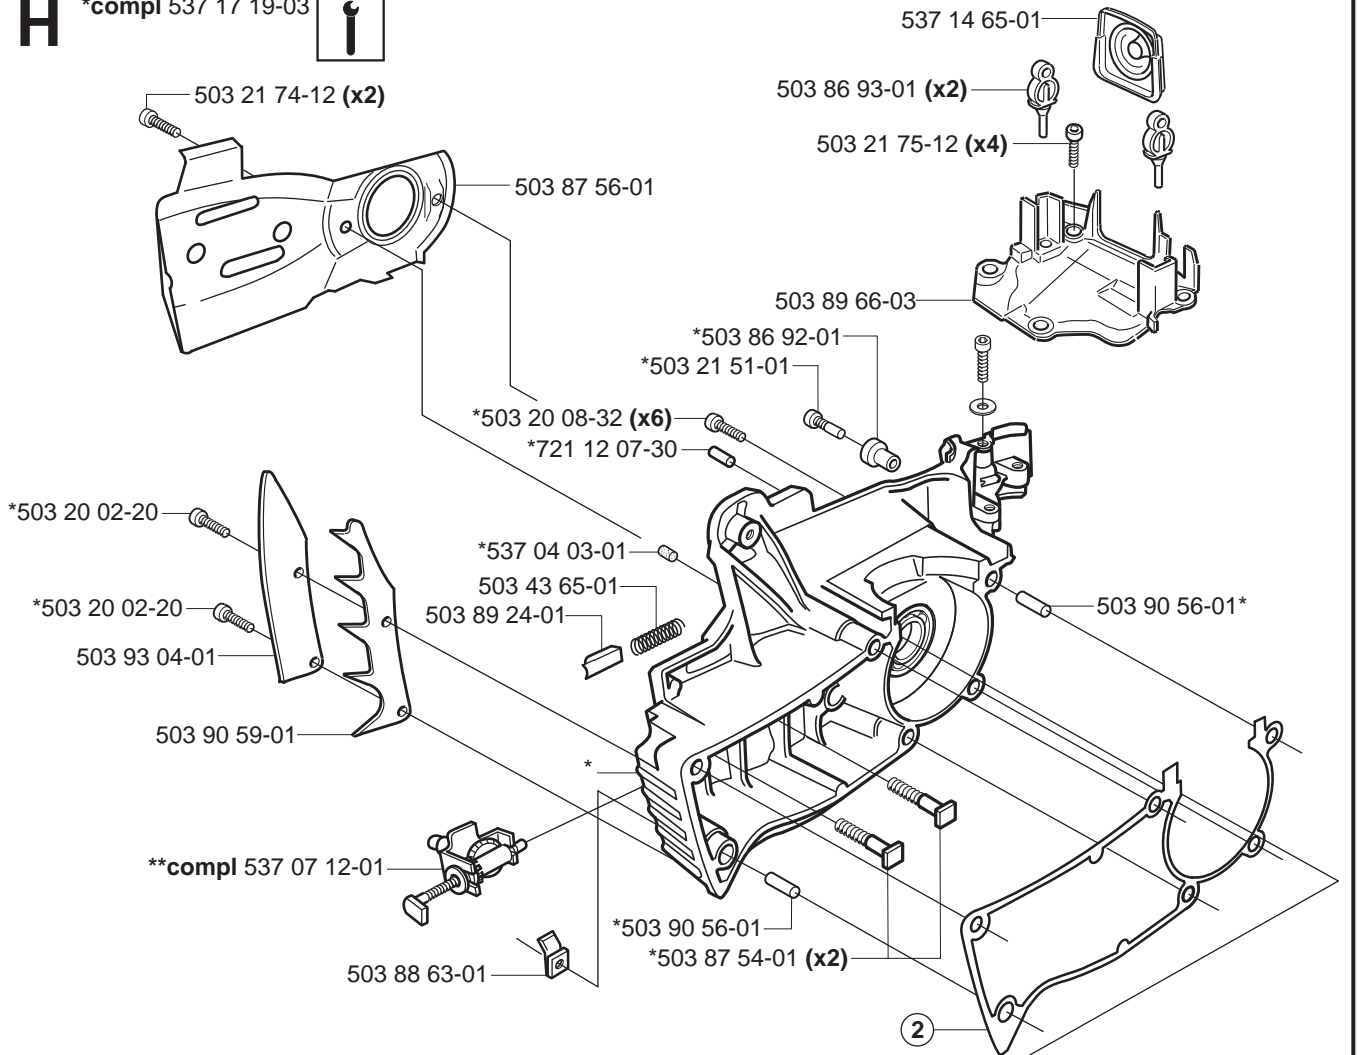

*compl 537 10 78-01

B

*compl 537 10 55-01

C *compl 503 90 90-02

D *compl 537 25 31-02 (353)
**compl 503 86 98-71 (346XP)

E *compl 503 85 76-71

H

*compl 537 17 19-03

J *compl 503 86 37-71

K *compl 503 90 93-01 ** compl 503 90 93-03 XPG

L

**Heated carburettor
Heated handles**

- (346XP) 537 37 05-04
- (346XPG) 537 37 05-06
- (346XPG Heated carburettor) 537 37 05-07
- (346XP E-tech) 537 37 05-05
- (346XPG E-tech) 537 37 05-08
- (346XPG Heated carburettor E-tech) 537 37 05-09
- (353) 537 37 05-10
- (353G) 537 37 05-12
- (353G Heated carburettor) 537 37 05-13
- (353 E-tech) 537 37 05-11
- (353G E-tech) 537 37 05-14
- (353G Heated carburettor E-tech) 537 37 05-15