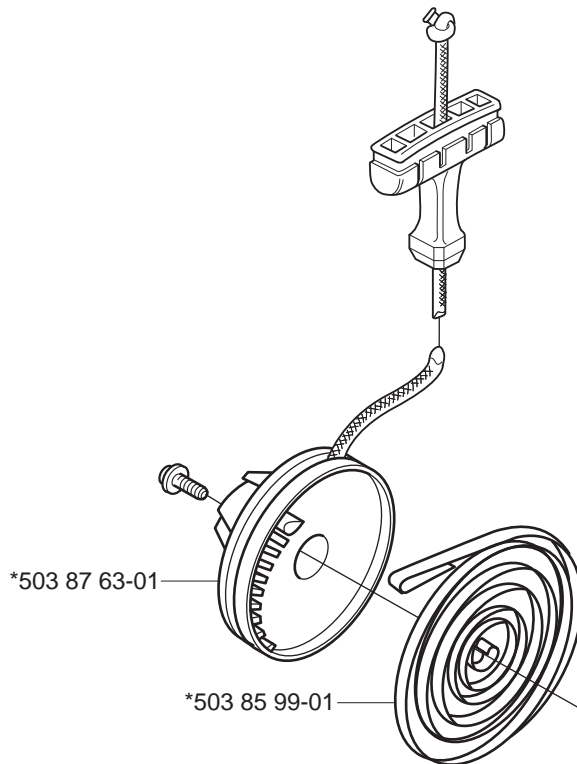

J *compl 503 86 37-71

K *compl 503 90 93-01 ** compl 503 90 93-03 XPG

L

**Heated carburettor
Heated handles**

- (346XP) 537 37 05-04
- (346XPG) 537 37 05-06
- (346XPG Heated carburettor) 537 37 05-07
- (346XP E-tech) 537 37 05-05
- (346XPG E-tech) 537 37 05-08
- (346XPG Heated carburettor E-tech) 537 37 05-09
- (353) 537 37 05-10
- (353G) 537 37 05-12
- (353G Heated carburettor) 537 37 05-13
- (353 E-tech) 537 37 05-11
- (353G E-tech) 537 37 05-14
- (353G Heated carburettor E-tech) 537 37 05-15

N

*compl 503 28 32-07 ZAMA C3-EL17

*compl 503 28 32-08 ZAMA C3-EL18 EPA

**ZAMA C3-EL17
ZAMA C3-EL18**

① 537 17 79-01
Set of gaskets
Dichtungssatz
Jeu de joints
Juego de juntas
Packningssats

P

Tillbehör
Accessories
Zubehöre
Accessoires
Accesorios
*compl 503 55 85-01

WINTER KIT
*compl 537 04 28-02

Q

Up to 004100041 (346XP)

503 89 07-02

Up to 010700001 (346XP)

*503 87 63-01

*503 85 99-01

Q

Up to 030500001 (346XP)

Up to 034200001 (346XP) Up to 034200001 (353)

- 537 02 40-01 **NYLON 80 μ Black**
- 537 02 40-02 **NYLON 44 μ Yellow**
- 537 02 40-03 **FELT White**

503 86 94-01