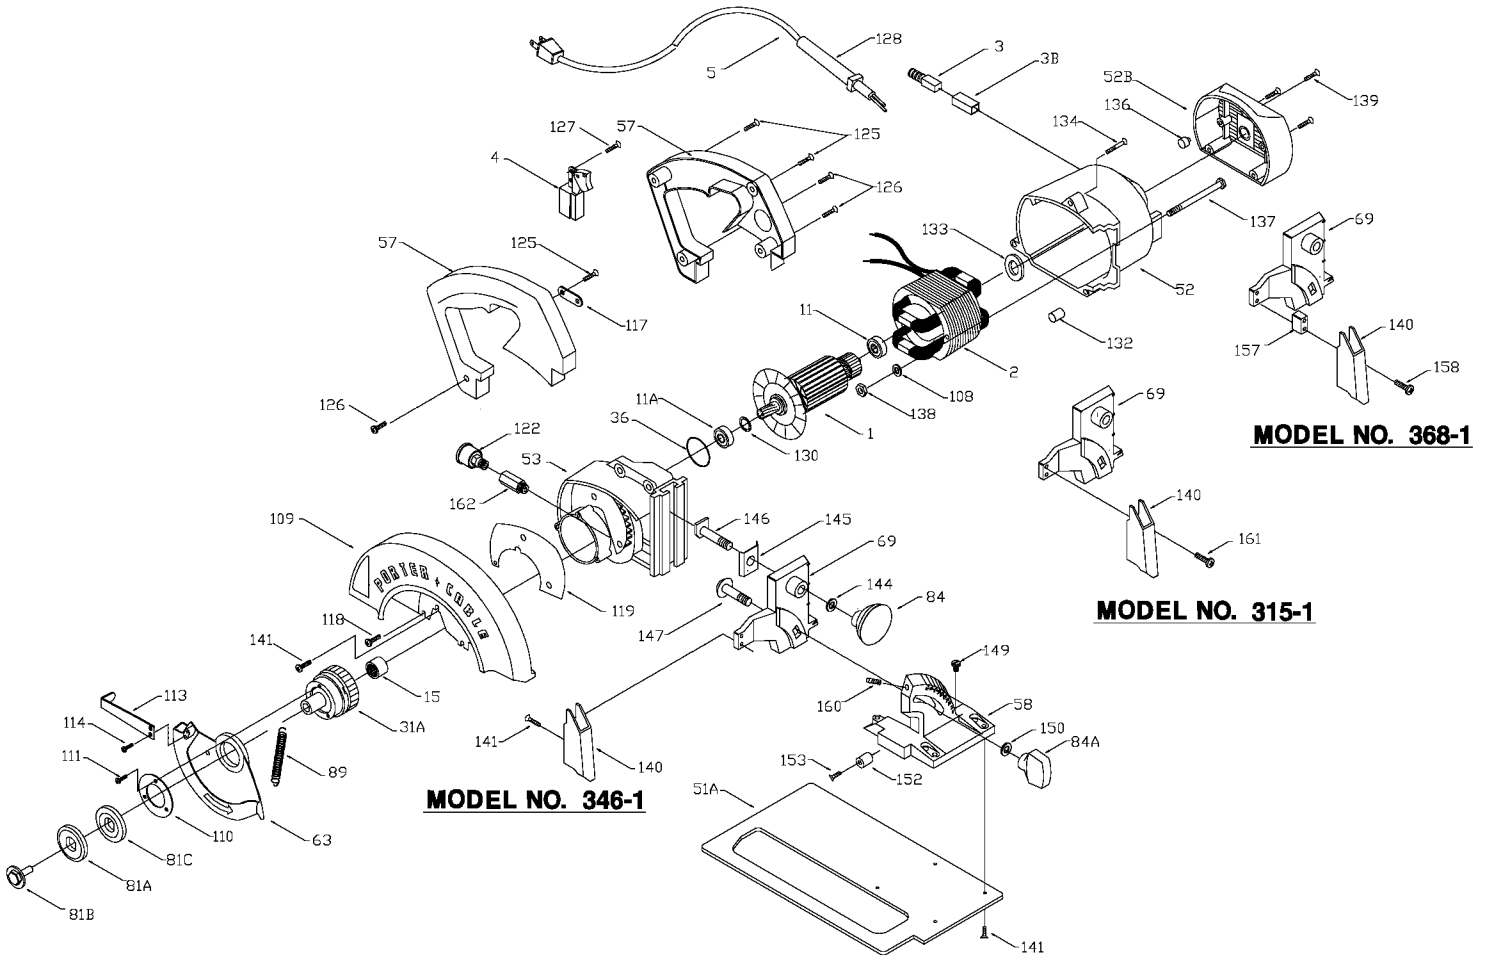

PORTER-CABLE CIRCULAR SAWS

WARNING: Electrical repairs should only be attempted by trained repairmen. Contact the nearest Porter-Cable Service Center or other competent repair center.

315-1
346-1
368-1

Parts List for 346-1 Type 4

Item Number	Part Number	Description	Qty Required
1	685491	ARMATURE 115V	1
1	683434	FAN ASSY	1
2	000000-00	No Longer Available	1
3	879553	BRUSH	2
3	000000-00	No Longer Available	2
4	5140066-98	SWITCH KIT	1
4	A10193	CORDSET	1
4	384127-01	SCREW	10
11	330003-64	BALL BEARING	3
11	879010	BEARING	3
15	684188	BEARING	3
31	000000-00	No Longer Available	1
31	879670	GEAR & SHAFT	1
31	000000-00	No Longer Available	1
31	875078	JACKSHAFT SPACER	10
31	879010	BEARING	3
36	691594	O-RING	10
51	000000-00	No Longer Available	1
51	000000-00	No Longer Available	1
52	879565	MOTOR HOUSING	1
52	684111	END CAP	1
53	000000-00	No Longer Available	1
57	000000-00	No Longer Available	1
58	000000-00	No Longer Available	1
63	000000-00	No Longer Available	1
69	000000-00	No Longer Available	1
81	695662	BLADE BOLT/WASHER	1