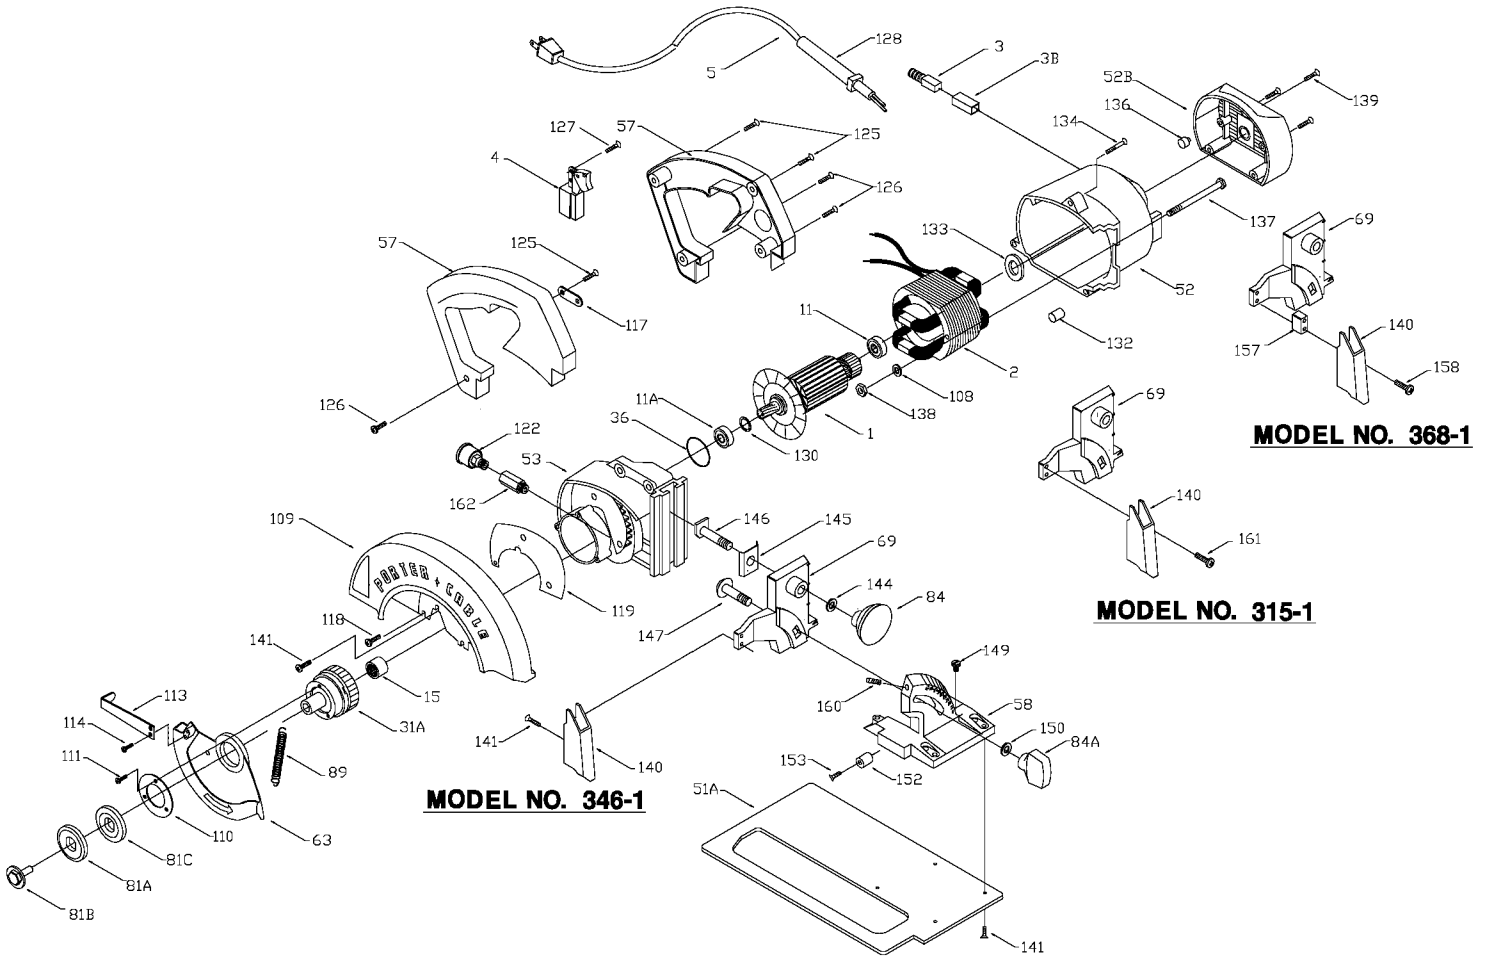

### Parts List for 346-1 Type 3

Item Number	Part Number	Description	Qty Required
1	685491	ARMATURE 115V	1
1	683434	FAN ASSY	1
2	000000-00	No Longer Available	1
3	879553	BRUSH	2
3	000000-00	No Longer Available	2
4	5140066-98	SWITCH KIT	1
4	384127-01	SCREW	10
5	683784	TERMINAL	2
5	330079-98	CORD/10FT/14-2SJ	1
11	330003-64	BALL BEARING	3
11	879010	BEARING	3
15	684188	BEARING	3
31	000000-00	No Longer Available	1
31	879670	GEAR & SHAFT	1
31	000000-00	No Longer Available	1
31	875078	JACKSHAFT SPACER	10
31	879010	BEARING	3
36	691594	O-RING	10
51	000000-00	No Longer Available	1
51	000000-00	No Longer Available	1
52	879565	MOTOR HOUSING	1
52	684111	END CAP	1
53	691598	GEAR HOUSING	1
57	000000-00	No Longer Available	1
58	000000-00	No Longer Available	1
63	000000-00	No Longer Available	1
69	000000-00	No Longer Available	1

### Parts List for 346-1 Type 3

Item Number	Part Number	Description	Qty Required
136	000000-00	No Longer Available	1
137	000000-00	No Longer Available	10
138	862641	NUT	10
139	848148	SCREW	10
140	684215	AUX GUARD	1
141	883486	SCREW	10
144	851584	WASHER	10
145	683983	DEPTH ADJ PLATE	1
146	683984	DEPTH ADJ STUD	1
147	1341664	BOLT	10
147	1341664	BOLT	10
149	688395	SCREW	10
150	685533	WASHER	10
150	695354	WASHER	10
152	845359	BUMPER	1
153	879548	SCREW	10
160	861485	SET SCREW	10
161	882187	SCREW	10
161	883486	SCREW	10
162	000000-00	No Longer Available	1
163	000000-00	No Longer Available	1
164	000000-00	No Longer Available	1
165	842935	SCREW	10
166	823383	SPRING	10
800	801946	LUBE	1
800	801945	TUBE GREASE	1
856	000000-00	No Longer Available	1