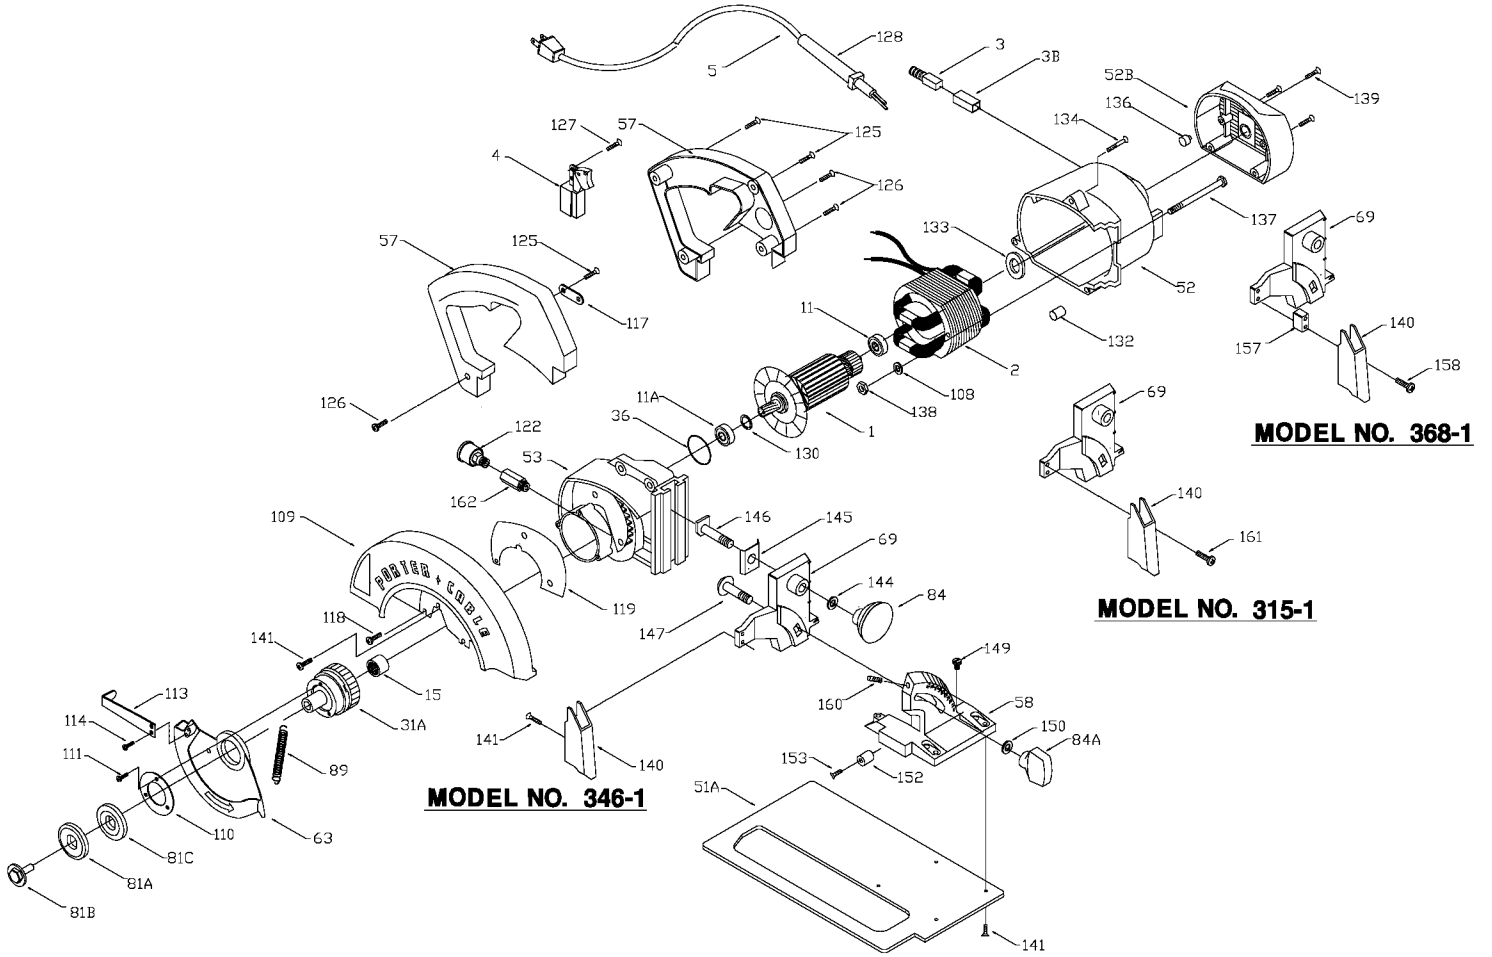

PORTER-CABLE CIRCULAR SAWS

WARNING: Electrical repairs should only be attempted by trained repairmen. Contact the nearest Porter-Cable Service Center or other competent repair center.

315-1
346-1
368-1

Parts List for 346-1 Type 1

Item Number	Part Number	Description	Qty Required
1	685491	ARMATURE 115V	1
1	683434	FAN ASSY	1
2	000000-00	No Longer Available	1
3	879553	BRUSH	2
3	000000-00	No Longer Available	2
4	5140066-98	SWITCH KIT	1
4	384127-01	SCREW	10
5	683784	TERMINAL	2
5	330079-98	CORD/10FT/14-2SJ	1
11	330003-64	BALL BEARING	3
11	879010	BEARING	3
15	684188	BEARING	3
31	000000-00	No Longer Available	1
31	879670	GEAR & SHAFT	1
31	000000-00	No Longer Available	1
31	875078	JACKSHAFT SPACER	10
31	879010	BEARING	3
51	000000-00	No Longer Available	1
51	000000-00	No Longer Available	1
52	879565	MOTOR HOUSING	1
52	684111	END CAP	1
53	691598	GEAR HOUSING	1
57	000000-00	No Longer Available	1
58	000000-00	No Longer Available	1
63	000000-00	No Longer Available	1
69	000000-00	No Longer Available	1
81	695662	BLADE BOLT/WASHER	1