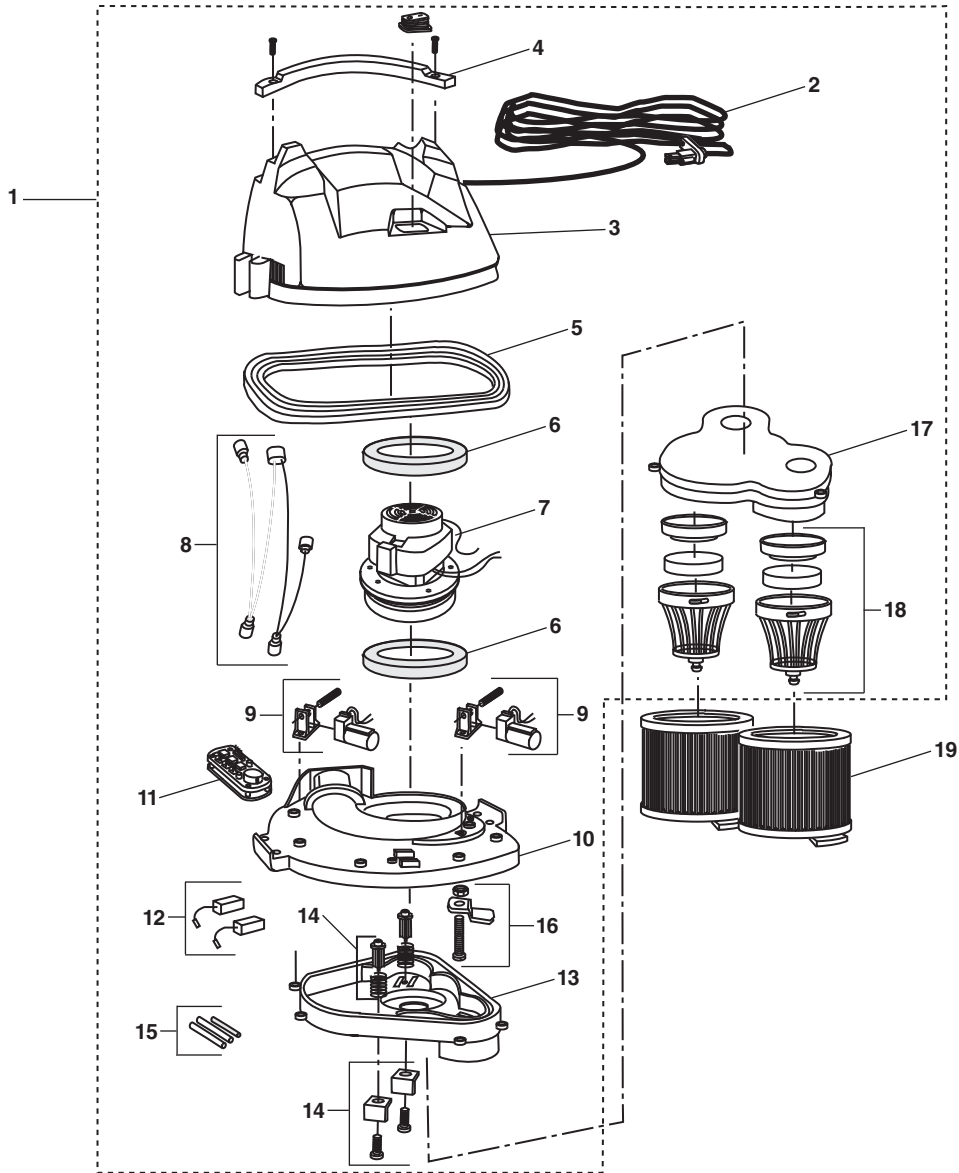

14 Gallon Smart Pulse Vacuum

**NOTE: Order parts by Catalog Number only.
DO NOT order by Reference Number.**

Ref. No.	Catalog No.	Description	Ref. No.	Catalog No.	Description
1	54418	Powerhead Assembly (Includes Key Numbers 2 - 18)	11	54398	Control Module
2	54533	Cord Assembly	12	30438	Motor Brush Kit (1 Set)
3	54413	Motor Cover Assembly	13	54598	Lower Lid
4	54613	Carry Handle	14	54428	Valve Assembly (Stem, Spring, Screw, Valve w/ Gasket - Includes 2 Each)
5	54588	Gasket For Upper Lid	15	54403	Tubes (Set of 3)
6	30453	Gaskets (2 Required)	16	54478	Grounding Spring Assembly
7	30443	Motor	17	54608	Manifold
8	54408	Wiring Harness (Power/Grounding)	18	54468	Filter Cage Assembly (1 Filter Cage, 1 Float, 1 Float Adapter)
9	54433	Actuator w/ Bracket (2 Required)	19	51808	Filters (2 Required)
10	54603	Upper Lid			

14 Gallon Smart Pulse Vacuum (Continued)

**NOTE: Order parts by Catalog Number only.
DO NOT order by Reference Number.**

Ref. No.	Catalog No.	Description
1	23698	Drum Handle Assembly
2	54423	Drum Assembly
3	54473	Drum Latch Assembly (Complete Set)
4	47922	Drain Cap
5	54383	Loose Parts Bag (Wheel Caps, 1/2" Cap Nuts, #10 x 1 3/4" Screws)
6	30478	8" Wheels (2)
7	19933	Left Caddy
8	30468	Shaft (1)
9	30473	Caster (2)
10	19928	Right Caddy
11	54518	Diffuser
12	54188	15' Hose Assembly
13	51803	Static-Dissipating 15' Hose (Optional)