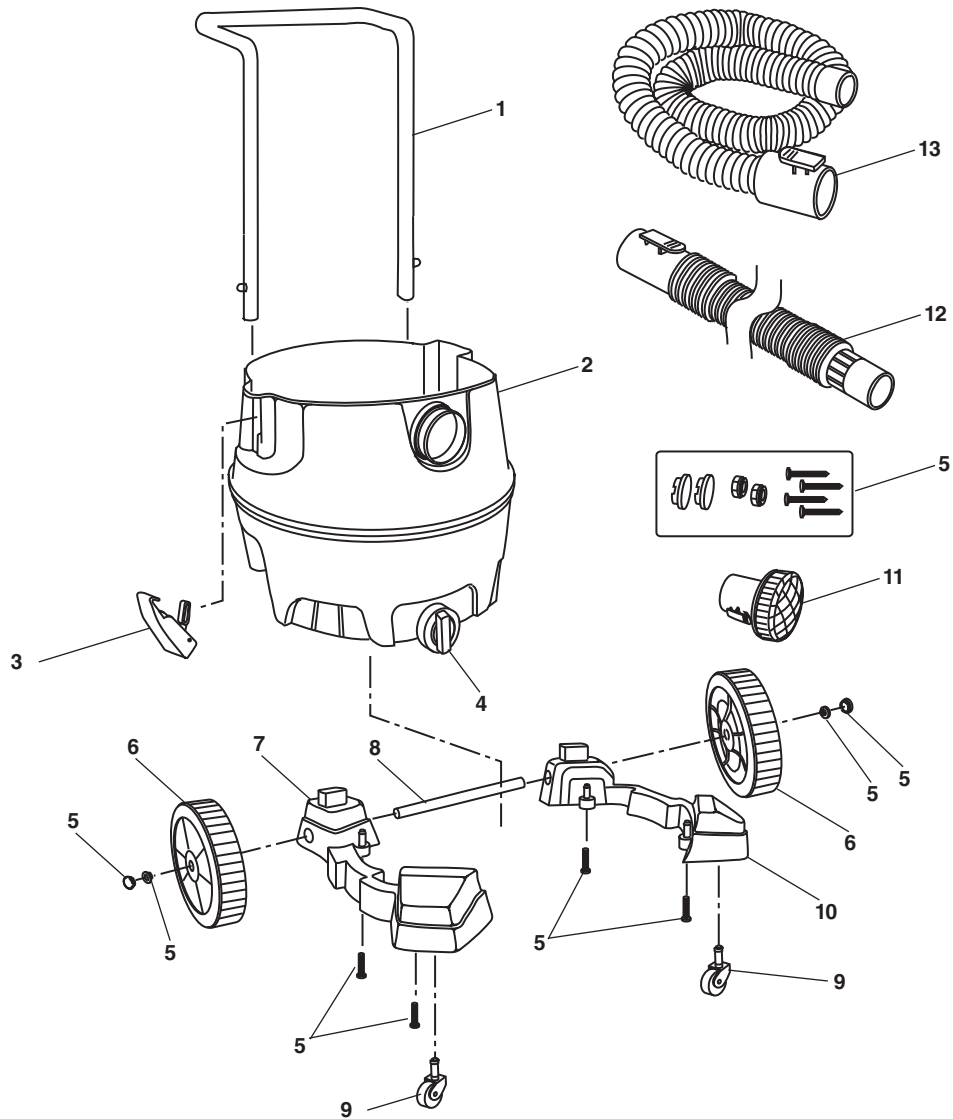

14 Gallon Smart Pulse Vacuum

**NOTE: Order parts by Catalog Number only.
DO NOT order by Reference Number.**

Ref. No.	Catalog No.	Description	Ref. No.	Catalog No.	Description
1	54418	Powerhead Assembly (Includes Key Numbers 2 - 18)	11	54398	Control Module
2	54533	Cord Assembly	12	30438	Motor Brush Kit (1 Set)
3	54413	Motor Cover Assembly	13	54598	Lower Lid
4	54613	Carry Handle	14	54428	Valve Assembly (Stem, Spring, Screw, Valve w/ Gasket - Includes 2 Each)
5	54588	Gasket For Upper Lid	15	54403	Tubes (Set of 3)
6	30453	Gaskets (2 Required)	16	54478	Grounding Spring Assembly
7	30443	Motor	17	54608	Manifold
8	54408	Wiring Harness (Power/Grounding)	18	54468	Filter Cage Assembly (1 Filter Cage, 1 Float, 1 Float Adapter)
9	54433	Actuator w/ Bracket (2 Required)	19	51808	Filters (2 Required)
10	54603	Upper Lid			

14 Gallon Smart Pulse Vacuum (Continued)

**NOTE: Order parts by Catalog Number only.
DO NOT order by Reference Number.**

Ref. No.	Catalog No.	Description
1	23698	Drum Handle Assembly
2	54423	Drum Assembly
3	54473	Drum Latch Assembly (Complete Set)
4	47922	Drain Cap
5	54383	Loose Parts Bag (Wheel Caps, 1/2" Cap Nuts, #10 x 1 3/4" Screws)
6	30478	8" Wheels (2)
7	19933	Left Caddy
8	30468	Shaft (1)
9	30473	Caster (2)
10	19928	Right Caddy
11	54518	Diffuser
12	54188	15' Hose Assembly
13	51803	Static-Dissipating 15' Hose (Optional)