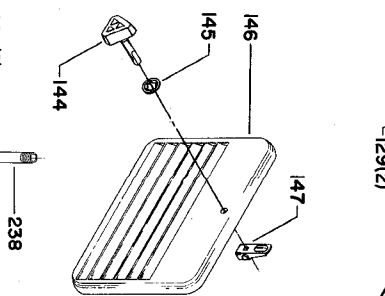

OLD STYLE DOOR

**34-843
MOTOR
COVER**

Parts List for 34-807 Type 1

Item Number	Part Number	Description	Qty Required
1	422043030003S	ARBOR & FLANGE	1
2	927030202660S	KEY	1
3	1086894S	BEARING	1
4	928060207382S	LOAD SPRING	1
5	422041040002S	SPACER	1
6	422041300003S	ARBOR PULLEY	1
7	A10686	SCREW	2
8	902070207176S	BEARING CLOSURE NUT	1
9	904050106664	LOCKWASHER	1
10	902012009847S	SPECIAL NUT	1
11	902012009848S	ARBOR NUT-LH	1
12	422041035001S	FLANGE	1
13	422043145002S	ARBOR BRACKET	1
13	422043145003S	ARBOR BRACKET	1
14	904020201704S	LOCK WASHER	1
15	901010603102S	CAP SCREW	1
16	000000-00	No Longer Available	1
17	927030102653S	KEY	1
18	422043145004	MOTOR BRACKET	1
19	000000-00	No Longer Available	2
20	927030102657S	KEY	1
20	905010105072	ROLL PIN	1
25	5140043-25	3V-BLTS 4L 261/16	1
26	41-644	HD 3GROOVE PULLY	1
27	A10686	SCREW	2
30	904100312097S	SPECIAL WASHER	1
31	901010600664S	CAP SCREW	1

Parts List for 34-807 Type 1

Item Number	Part Number	Description	Qty Required
32	422040715001S	STEEL PIN	1
33	422040795001S	SPRING CLIP	2
34	422040365001	DEFLECTOR	1
35	422041045005	SLEEVE	2
36	901010600613	MACHINE SCREW	2
37	422041025002	YOKE	1
38	422040140051S	TRUNNION BRACKET	1
39	901010600682	CAP SCREW	2
40	904020201704S	LOCK WASHER	2
41	901010600682	CAP SCREW	2
42	904020201704S	LOCK WASHER	2
43	902010101207	HEX NUT	2
44	905010102734	ROLL PIN	2
45	422043955002	REAR TRUNNION	1
46	920750113934	BEARING	1
50	422040740001S	PLUG	2
51	422044120009S	LOCK KNOB	1
52	904010213577S	FIBER WASHER	1
53	905010102715	ROLL PIN	1
54	422044065002	RAISING SHAFT	1
54	A09527S	SS/A-ELEV SHAFT/GEAR	1
55	902012101036S	HEX NUT	1
56	434014040001	COLLAR W SCRW	1
57	901041500206	SET SCREW	1
58	927030102650S	KEY	1
59	901010600663	CAP SCREW	1
60	902010201228	HEX JAM NUT	1