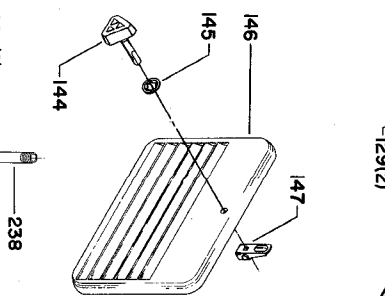

OLD STYLE DOOR

34-843
MOTOR COVER

Parts List for 34-783 Type 2

Item Number	Part Number	Description	Qty Required
1	422043030003S	ARBOR & FLANGE	1
2	927030202660S	KEY	1
3	1086894S	BEARING	1
4	928060207382S	LOAD SPRING	1
5	422041040002S	SPACER	1
6	422041300003S	ARBOR PULLEY	1
7	A10686	SCREW	2
8	902070207176S	BEARING CLOSURE NUT	1
9	904050106664	LOCKWASHER	1
10	902012009847S	SPECIAL NUT	1
11	902012009848S	ARBOR NUT-LH	1
12	422041035001S	FLANGE	1
13	422043145002S	ARBOR BRACKET	1
13	422043145003S	ARBOR BRACKET	1
14	904020201704S	LOCK WASHER	1
15	901010603102S	CAP SCREW	1
16	000000-00	No Longer Available	1
17	927030102653S	KEY	1
18	422043145004	MOTOR BRACKET	1
19	000000-00	No Longer Available	2
20	927030102657S	KEY	1
20	905010105072	ROLL PIN	1
25	5140043-25	3V-BLTS 4L 261/16	1
26	41-644	HD 3GROOVE PULLY	1
27	A10686	SCREW	2
30	904100312097S	SPECIAL WASHER	1
31	901010600664S	CAP SCREW	1

Parts List for 34-783 Type 2

Item Number	Part Number	Description	Qty Required
32	422040715001S	STEEL PIN	1
33	422040795001S	SPRING CLIP	2
34	422040365001	DEFLECTOR	1
35	422041045005	SLEEVE	2
36	901010600613	MACHINE SCREW	2
37	422041025002	YOKE	1
38	422040140051S	TRUNNION BRACKET	1
39	901010600682	CAP SCREW	2
40	904020201704S	LOCK WASHER	2
41	901010600682	CAP SCREW	2
42	904020201704S	LOCK WASHER	2
43	902010101207	HEX NUT	2
44	905010102734	ROLL PIN	2
45	422043955002	REAR TRUNNION	1
46	920750113934	BEARING	1
50	422040740001S	PLUG	2
51	422044120009S	LOCK KNOB	1
52	904010213577S	FIBER WASHER	1
53	905010102715	ROLL PIN	1
54	422044065002	RAISING SHAFT	1
54	A09527S	SS/A-ELEV SHAFT/GEAR	1
55	902012101036S	HEX NUT	1
56	434014040001	COLLAR W SCRW	1
57	901041500206	SET SCREW	1
58	927030102650S	KEY	1
59	901010600663	CAP SCREW	1
60	902010201228	HEX JAM NUT	1