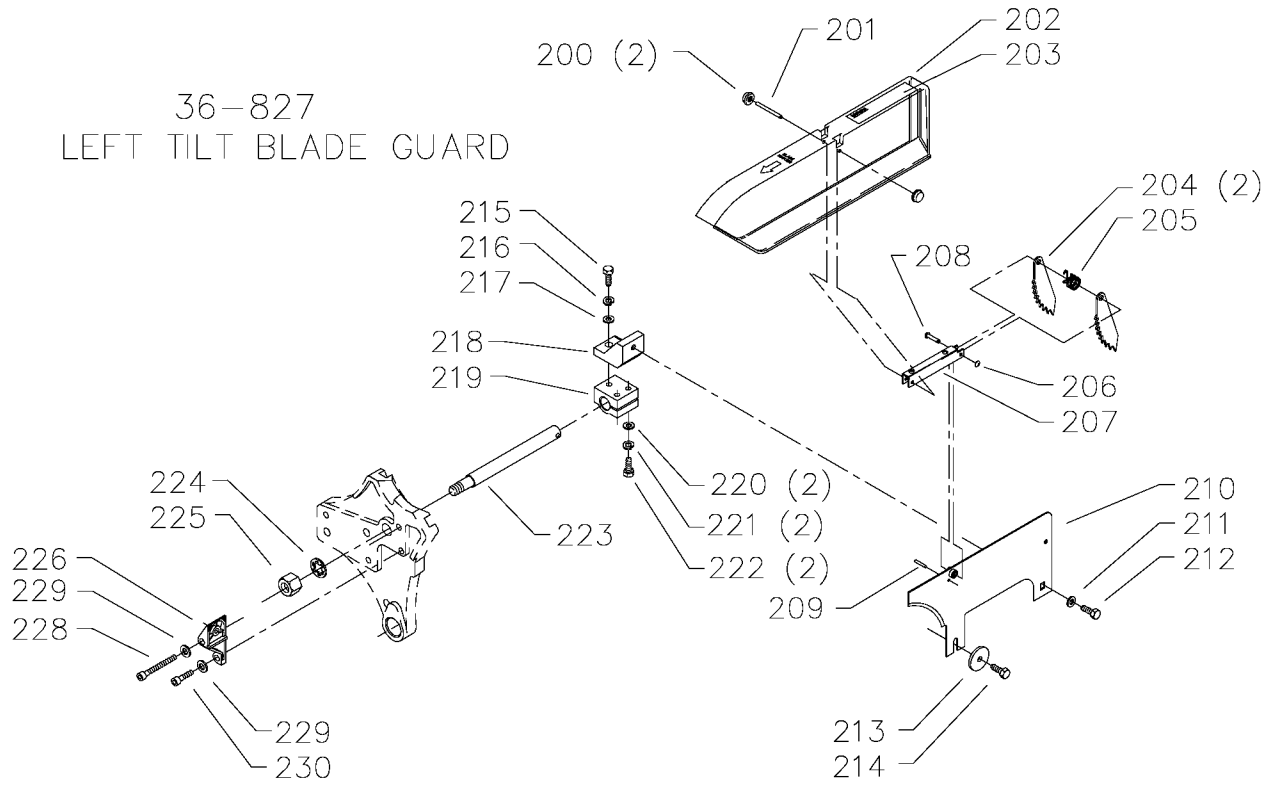

36-827
LEFT TILT BLADE GUARD

FOR USE WITH
LVC MODELS ONLY

FOR (GPE) MODELS ONLY

FENCE OPTIONS

DELTA 52" UNIFENCE SAW GUIDE

BIESEMEYER T-SQUARE FENCE SYSTEM

Parts List for 34-778L Type 1

Item Number	Part Number	Description	Qty Required
1	422020740001S	HOLE PLUG	1
2	422020600003S	HANDLE	1
3	904070105555S	FIBRE WSHR	1
4	422013550004	MITER GAGE BODY	1
4	34-895	MITER GAUGE	1
5	901041501181S	SET SCREW	1
6	901041509428S	SET SCREW	3
7	422010750001S	POINTER	1
8	34-895	MITER GAUGE	1
9	422010880004S	STOP LINK	1
10	901041501181S	SET SCREW	1
11	422011120001S	SCREW	1
12	422040720001S	PLATE	1
13	901020305750S	MACHINE SCREW	1
15	A24617S	10INUNIV WING	1
16	901010609964	SCREW	3
17	904100312097S	SPECIAL WASHER	3
18	36-861	STD INSERT LT UNI	1
19	901044615297	SCREW	4
20	422403910001S	TABLE	1
21	422403180010	CABINET ASSY	1
21	904020101703S	LOCK WASHER	1
21	904010101620S	WASHER	1
21	901110200834S	CARRIAGE BOLT	1
25	438010110021	INSULATOR	1
26	000000-00	No Longer Available	1
27	1087794	RIVET	4

Parts List for 34-778L Type 1

Item Number	Part Number	Description	Qty Required
28	000000-00	No Longer Available	1
29	1087794	RIVET	2
30	422403310002	HINGED MTR COVER ASY	1
30	410090160004S	BUMPER	1
31	901052131498	SCREW	3
32	422047520187S	WARNING LABEL	1
33	537850040001	LATCH W/BUSH & NUT	1
34	400064160001	GASKET	2
35	000000-00	No Longer Available	1
36	901052131498	SCREW	4
37	904100312097S	SPECIAL WASHER	4
37	904030301771S	WASHER	1
38	901030101487	SCREW	4
41	901052131498	SCREW	4
42	422350140002S	RIP FENCE HOLDER	2
43	422350140001	MITER GAGE HOLDER	1
44	901052131498	SCREW	2
45	422350600001S	WRENCH HOOK	1
46	901052131498	SCREW	2
47	422043050001	SUB BASE	1
95	955010501472	OPEN-END WRENCH	1
96	422391010001S	BOX-END WRENCH	1
97	955030100001	1/4 HEX WRENCH	1
98	955030102155	5/64 HEX WRENCH	1
100	422040140051S	TRUNNION BRACKET	1
101	901010600682	CAP SCREW	2
102	904020201704S	LOCK WASHER	2