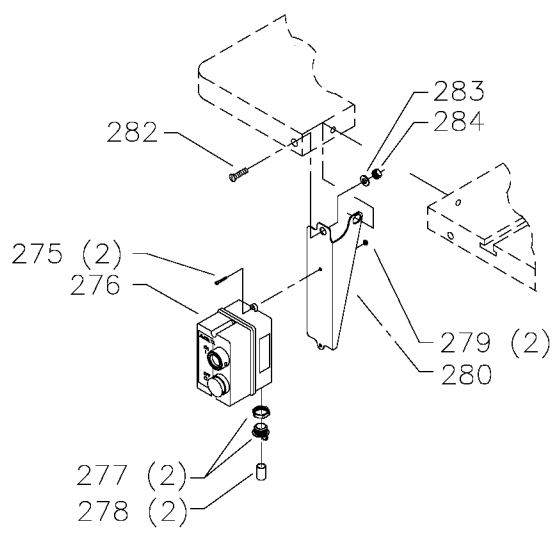

36-827
LEFT TILT BLADE GUARD

FOR USE WITH
LVC MODELS ONLY

FOR (GPE) MODELS ONLY

FENCE OPTIONS

DELTA 52" UNIFENCE SAW GUIDE

BIESEMEYER T-SQUARE FENCE SYSTEM

Parts List for 34-778L Type 1

Item Number	Part Number	Description	Qty Required
1	422020740001S	HOLE PLUG	1
2	422020600003S	HANDLE	1
3	904070105555S	FIBRE WSHR	1
4	422013550004	MITER GAGE BODY	1
4	34-895	MITER GAUGE	1
5	901041501181S	SET SCREW	1
6	901041509428S	SET SCREW	3
7	422010750001S	POINTER	1
8	34-895	MITER GAUGE	1
9	422010880004S	STOP LINK	1
10	901041501181S	SET SCREW	1
11	422011120001S	SCREW	1
12	422040720001S	PLATE	1
13	901020305750S	MACHINE SCREW	1
15	A24617S	10INUNIV WING	1
16	901010609964	SCREW	3
17	904100312097S	SPECIAL WASHER	3
18	36-861	STD INSERT LT UNI	1
19	901044615297	SCREW	4
20	422403910001S	TABLE	1
21	422403180010	CABINET ASSY	1
21	904020101703S	LOCK WASHER	1
21	904010101620S	WASHER	1
21	901110200834S	CARRIAGE BOLT	1
25	438010110021	INSULATOR	1
26	000000-00	No Longer Available	1
27	1087794	RIVET	4

Parts List for 34-778L Type 1

Item Number	Part Number	Description	Qty Required
28	000000-00	No Longer Available	1
29	1087794	RIVET	2
30	422403310002	HINGED MTR COVER ASY	1
30	410090160004S	BUMPER	1
31	901052131498	SCREW	3
32	422047520187S	WARNING LABEL	1
33	537850040001	LATCH W/BUSH & NUT	1
34	400064160001	GASKET	2
35	000000-00	No Longer Available	1
36	901052131498	SCREW	4
37	904100312097S	SPECIAL WASHER	4
37	904030301771S	WASHER	1
38	901030101487	SCREW	4
41	901052131498	SCREW	4
42	422350140002S	RIP FENCE HOLDER	2
43	422350140001	MITER GAGE HOLDER	1
44	901052131498	SCREW	2
45	422350600001S	WRENCH HOOK	1
46	901052131498	SCREW	2
47	422043050001	SUB BASE	1
95	955010501472	OPEN-END WRENCH	1
96	422391010001S	BOX-END WRENCH	1
97	955030100001	1/4 HEX WRENCH	1
98	955030102155	5/64 HEX WRENCH	1
100	422040140051S	TRUNNION BRACKET	1
101	901010600682	CAP SCREW	2
102	904020201704S	LOCK WASHER	2