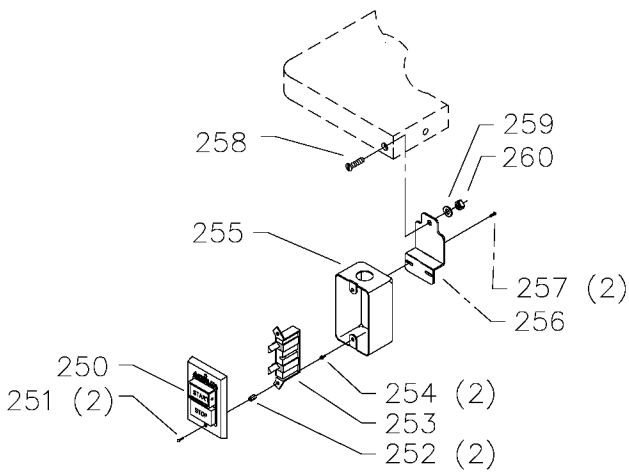

36-827
LEFT TILT BLADE GUARD

FOR USE WITH
LVC MODELS ONLY

FOR (GPE) MODELS ONLY

FENCE OPTIONS

DELTA 52" UNIFENCE SAW GUIDE

BIESEMEYER T-SQUARE FENCE SYSTEM

Parts List for 34-778L Type 1

Item Number	Part Number	Description	Qty Required
1	422020740001S	HOLE PLUG	1
2	422020600003S	HANDLE	1
3	904070105555S	FIBRE WSHR	1
4	422013550004	MITER GAGE BODY	1
4	34-895	MITER GAUGE	1
5	901041501181S	SET SCREW	1
6	901041509428S	SET SCREW	3
7	422010750001S	POINTER	1
8	34-895	MITER GAUGE	1
9	422010880004S	STOP LINK	1
10	901041501181S	SET SCREW	1
11	422011120001S	SCREW	1
12	422040720001S	PLATE	1
13	901020305750S	MACHINE SCREW	1
15	A24617S	10INUNIV WING	1
16	901010609964	SCREW	3
17	904100312097S	SPECIAL WASHER	3
18	36-861	STD INSERT LT UNI	1
19	901044615297	SCREW	4
20	422403910001S	TABLE	1
21	422403180010	CABINET ASSY	1
21	904020101703S	LOCK WASHER	1
21	904010101620S	WASHER	1
21	901110200834S	CARRIAGE BOLT	1
25	438010110021	INSULATOR	1
26	000000-00	No Longer Available	1
27	1087794	RIVET	4

Parts List for 34-778L Type 1

Item Number	Part Number	Description	Qty Required
28	000000-00	No Longer Available	1
29	1087794	RIVET	2
30	422403310002	HINGED MTR COVER ASY	1
30	410090160004S	BUMPER	1
31	901052131498	SCREW	3
32	422047520187S	WARNING LABEL	1
33	537850040001	LATCH W/BUSH & NUT	1
34	400064160001	GASKET	2
35	000000-00	No Longer Available	1
36	901052131498	SCREW	4
37	904100312097S	SPECIAL WASHER	4
37	904030301771S	WASHER	1
38	901030101487	SCREW	4
41	901052131498	SCREW	4
42	422350140002S	RIP FENCE HOLDER	2
43	422350140001	MITER GAGE HOLDER	1
44	901052131498	SCREW	2
45	422350600001S	WRENCH HOOK	1
46	901052131498	SCREW	2
47	422043050001	SUB BASE	1
95	955010501472	OPEN-END WRENCH	1
96	422391010001S	BOX-END WRENCH	1
97	955030100001	1/4 HEX WRENCH	1
98	955030102155	5/64 HEX WRENCH	1
100	422040140051S	TRUNNION BRACKET	1
101	901010600682	CAP SCREW	2
102	904020201704S	LOCK WASHER	2