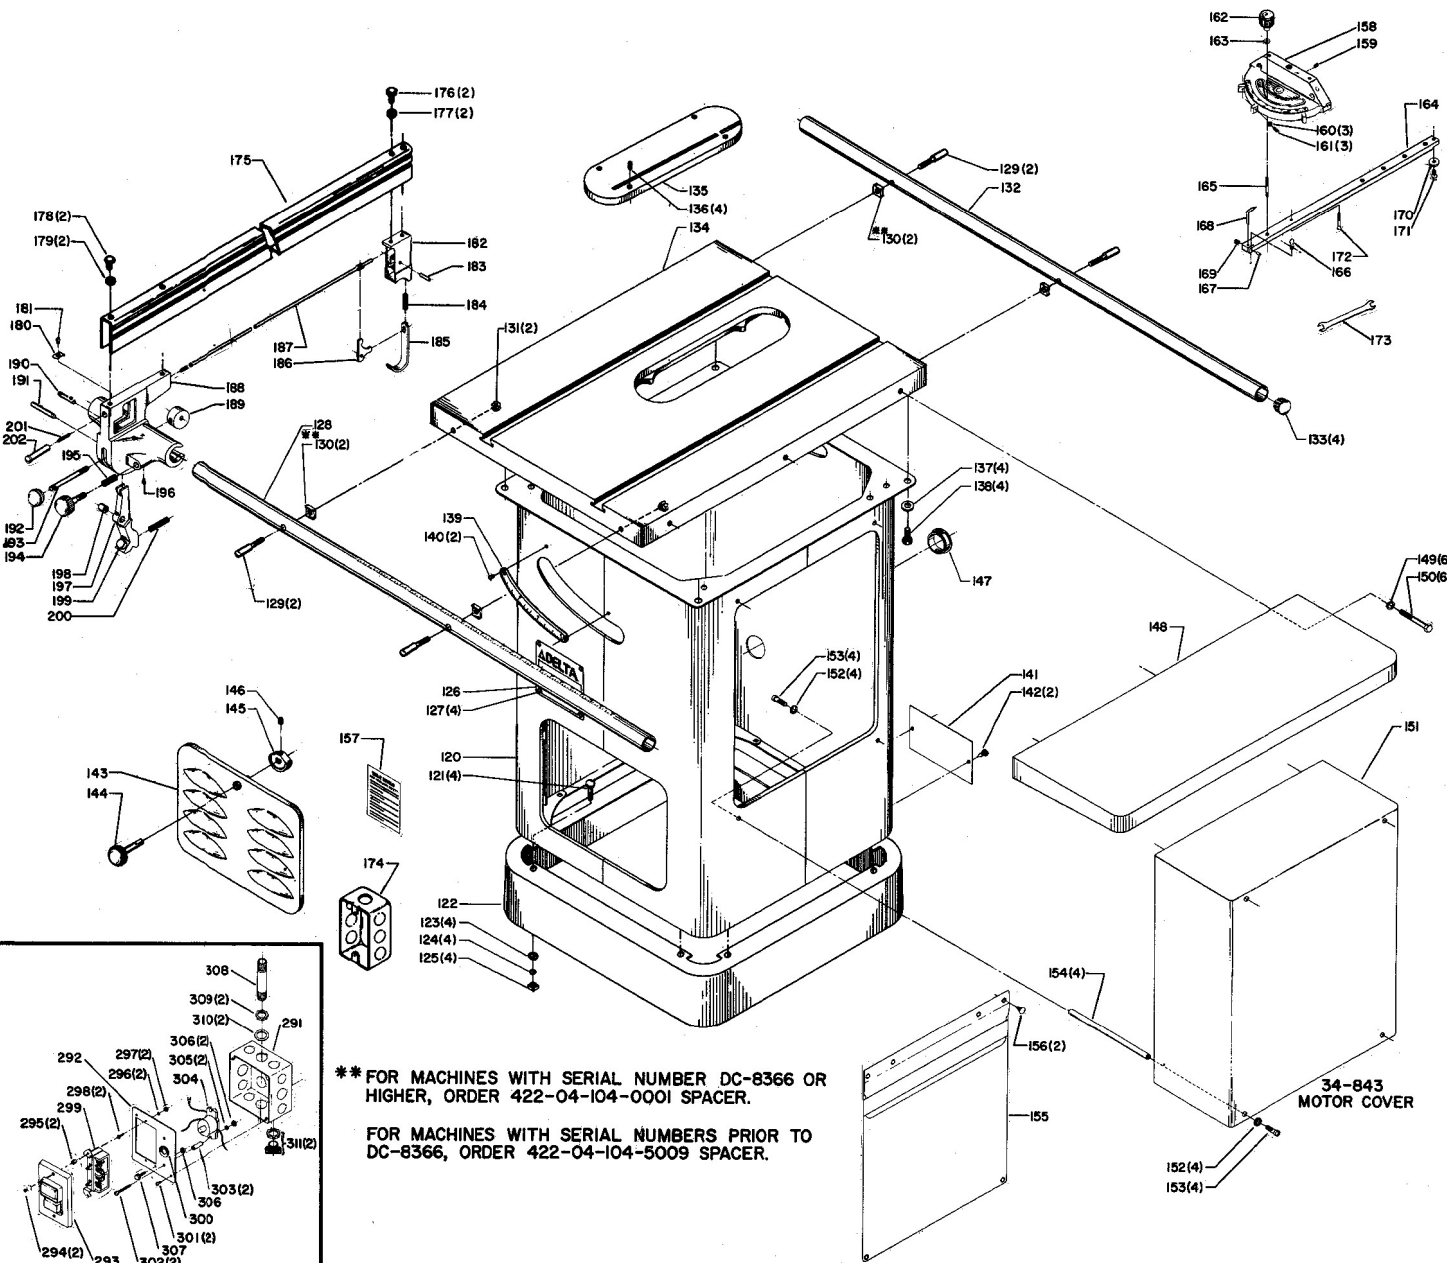

 920-08-040-5344

 920-04-020-5335

**** FOR MACHINES WITH SERIAL NUMBER DC-8366 OR HIGHER, ORDER 422-04-104-0001 SPACER.**

FOR MACHINES WITH SERIAL NUMBERS PRIOR TO DC-8366, ORDER 422-04-104-5009 SPACER.

OLD STYLE RIP FENCE ASS'Y. 422-04-355-0001

OLD STYLE STEEL RIP FENCE ASS'Y. 422-04-312-5007

NOTE: COMPONENTS NOT SHOWN ARE SAME AS CURRENT FENCE ASS'Y.

OLD STYLE TWO PIECE ALUMINUM RIP FENCE ASS'Y. EARLY 34-896

NOTE: COMPONENTS NOT SHOWN ARE SAME AS CURRENT FENCE ASS'Y.