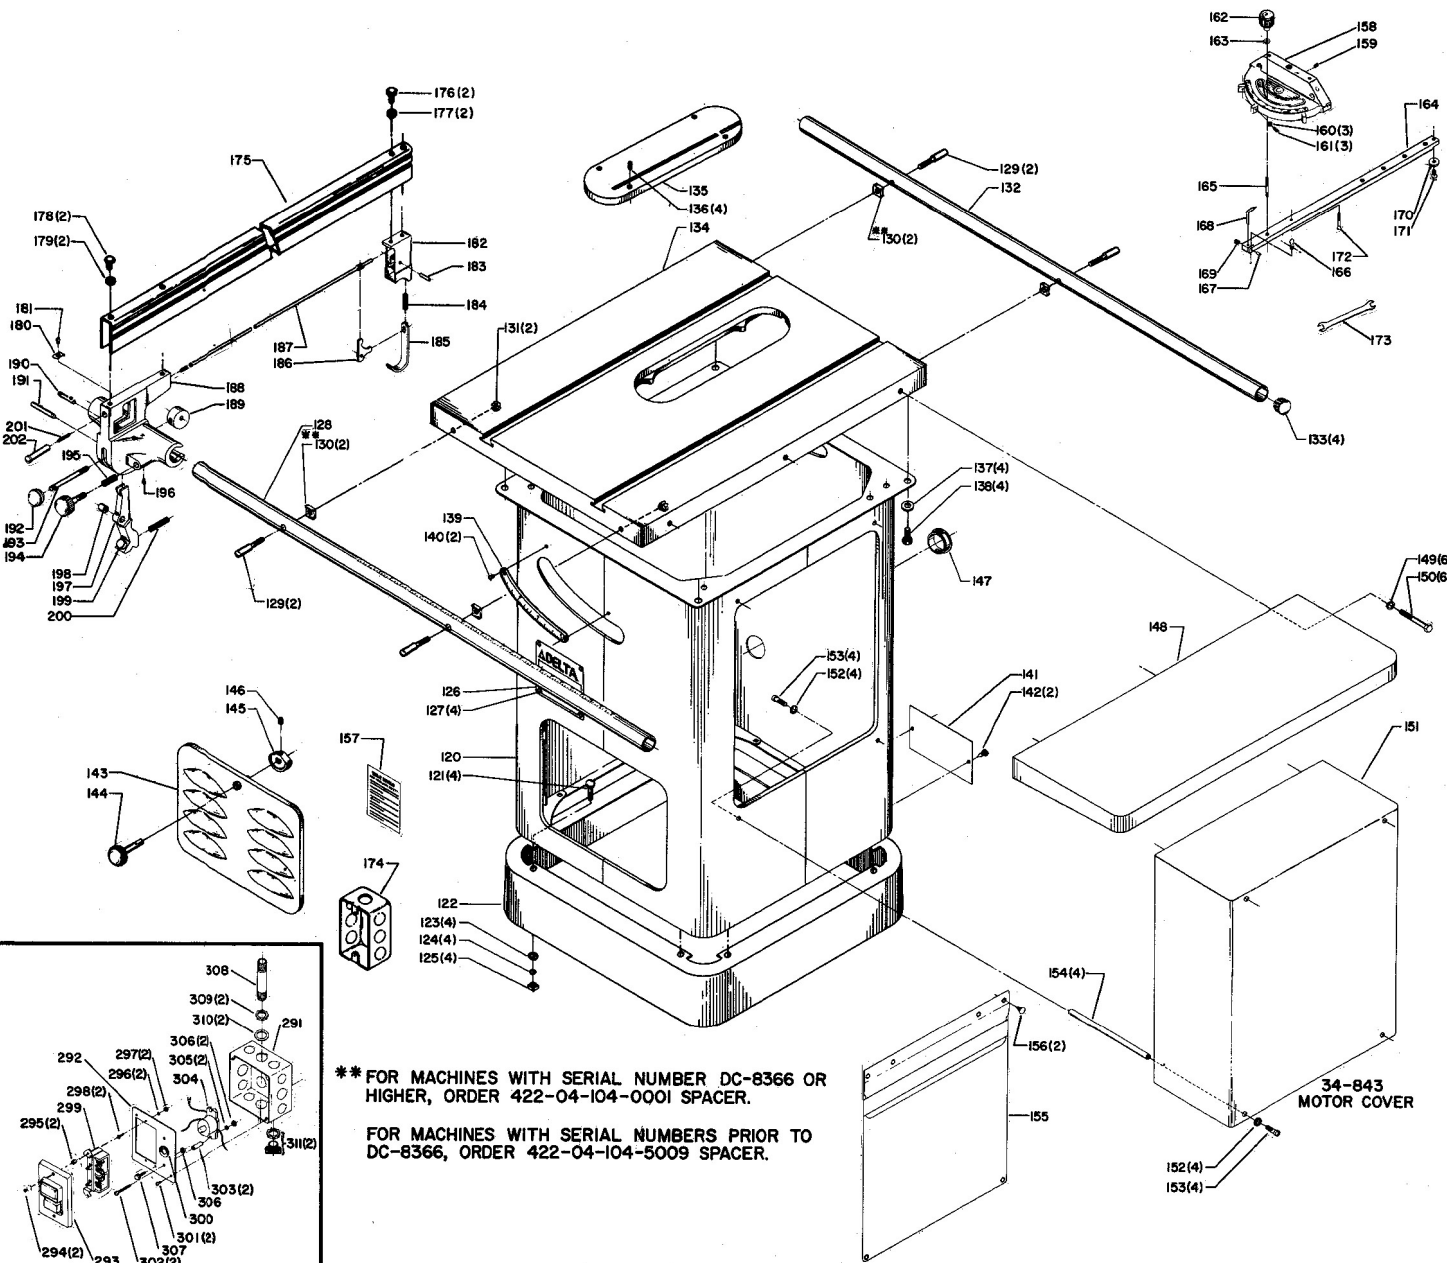

 920-08-040-5344

 920-04-020-5335

**** FOR MACHINES WITH SERIAL NUMBER DC-8366 OR HIGHER, ORDER 422-04-104-0001 SPACER.**

FOR MACHINES WITH SERIAL NUMBERS PRIOR TO DC-8366, ORDER 422-04-104-5009 SPACER.

OLD STYLE RIP FENCE ASS'Y. 422-04-355-0001

(SEE SERVICE NOTE A)

OLD STYLE STEEL RIP FENCE ASS'Y. 422-04-312-5007

NOTE: COMPONENTS NOT SHOWN ARE SAME AS CURRENT FENCE ASS'Y.

(SEE SERVICE NOTE A)

OLD STYLE TWO PIECE ALUMINUM RIP FENCE ASS'Y. EARLY 34-896

NOTE: COMPONENTS NOT SHOWN ARE SAME AS CURRENT FENCE ASS'Y.

34-843 MOTOR COVER