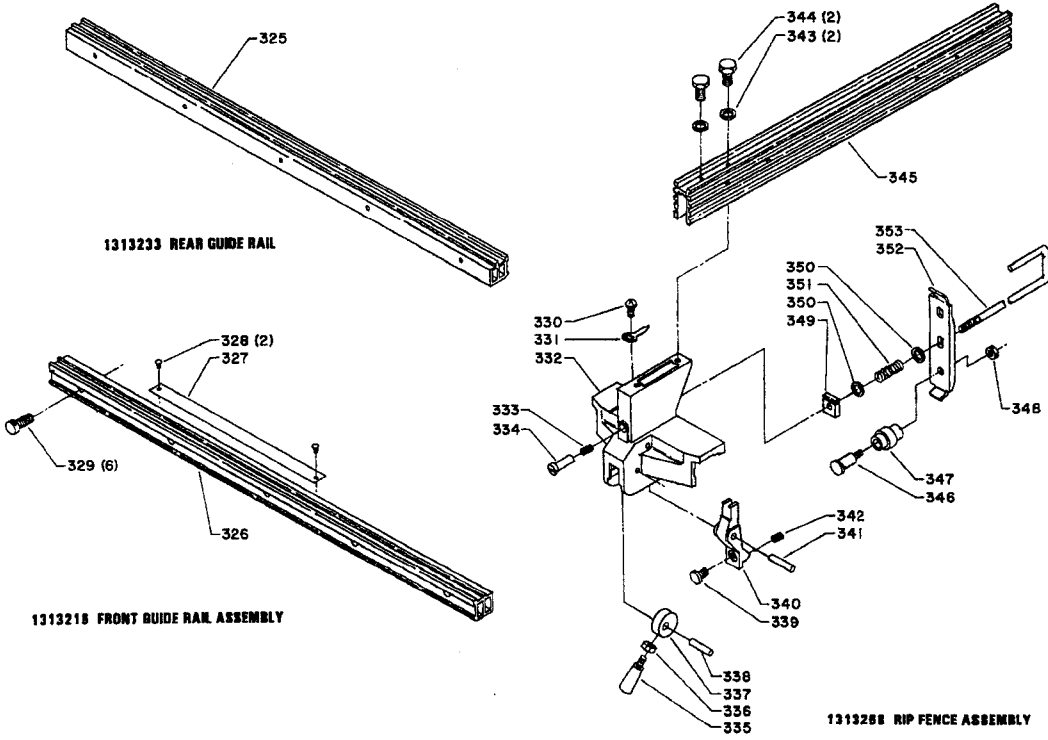

1313320 STAND ASSEMBLY

1313233 REAR GUIDE RAIL

1313216 FRONT GUIDE RAIL ASSEMBLY

1313200 RIP FENCE ASSEMBLY

FOR USE WITH EARLY MODELS ONLY

WIRING DIAGRAM (WITH RESET)

Parts List for 34-670 Type 1

Item Number	Part Number	Description	Qty Required
1	000000-00	No Longer Available	1
2	1246135	SCREW	2
3	1313226	RUBBER WASHER	2
4	1342660	REAR GUIDE RAIL	1
5	491964-00	NUT	4
6	904100313810	STEEL WASHER	4
7	000000-00	No Longer Available	1
8	1310105	SCREW	6
9	904020101703S	LOCK WASHER	6
10	491956-00	WASHER	6
11	000000-00	No Longer Available	10
12	000000-00	No Longer Available	10
13	1342709	EXT RAIL	2
14	1342710	ADAPTER	2
15	1342661	FRONT GUIDE RAIL	1
16	1342691	END PLUG	4
17	902894	EXT WING	2
18	000000-00	No Longer Available	1
19	491956-00	WASHER	4
20	904020101703S	LOCK WASHER	4
21	1310105	SCREW	4
22	000000-00	No Longer Available	1
23	1313218	PIN	2
24	1086491	HANDWHEEL ASSY	1
25	1313239	WASHER	1
26	902898	KNOB	1
27	1346946	NAMEPLATE	1

Parts List for 34-670 Type 1

Item Number	Part Number	Description	Qty Required
28	1087576	SCREW	4
29	1313227	SCREW	4
30	1310162	SCREW	1
31	489105-00	SWITCH	1
32	489105-00	SWITCH	1
32	1343758	KEY	1
33	1313230	SWITCH BOX	1
34	1313229	SWITCH W/PLATE	1
35	1313228	NUT	1
36	1313228	NUT	1
37	491958-00	LOCK WASHER	2
38	1243395	HEX NUT	4
39	1313220	CLAMP	2
40	1310162	SCREW	2
41	1313231	BUSHING	1
42	1313235	POWER CORD	1
43	000000-00	No Longer Available	1
44	489076-00	HANDLE	1
45	1345226	MITER GAGE ASSY	1
46	A26264	MITER GAGE	1
46	1345226	MITER GAGE ASSY	1
47	1310055	SET SCREW	1
48	1243569	NUT	3
49	1310161	SCREW	3
50	1345226	MITER GAGE ASSY	1
51	1310055	SET SCREW	2
52	1313243	POINTER	1