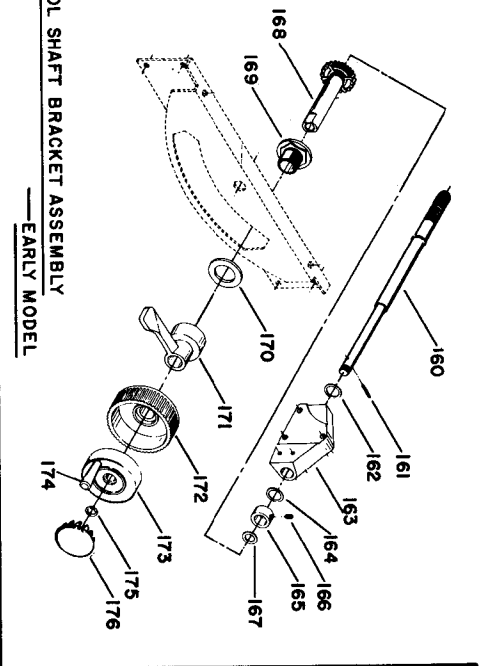

CONTROL SHAFT BRACKET ASSEMBLY
—EARLY MODEL

Parts List for 34-654 Type 1

Item Number	Part Number	Description	Qty Required
1	000000-00	No Longer Available	1
2	901020100582	MACHINE SCREW	4
3	876960	WASHER - URETHANE	4
4	000000-00	No Longer Available	1
7	000000-00	No Longer Available	1
8	000000-00	No Longer Available	1
9	000000-00	No Longer Available	1
10	901010600648S	CAP SCREW	6
11	904020201704S	LOCK WASHER	6
12	000000-00	No Longer Available	1
13	422031120003	SPECIAL SCREW	4
14	000000-00	No Longer Available	1
15	1087534	KNOB	1
16	5140010-69	WASHER	1
17	422163100004	CLAMP ASSY	1
19	1087212S	CLAMP	1
20	904010317720	WASHER	1
21	491948-00	SCREW	1
22	951010107802S	POINTER	1
23	901010609929	Use 901-01-060-0653	2
24	904010331451	WASHER	2
25	422043435005	FENCE ASSY.	1
26	901010600605	CAP SCREW	2
27	904010101604S	STEEL WASHER	2
28	422040105002	REAR SLIDE BLOCK	1
29	905040714459	STEEL PIN	1
30	422030270001	HOOK	1

Parts List for 34-654 Type 1

Item Number	Part Number	Description	Qty Required
31	928010414118	COIL SPRING	1
32	422161080002	ROD	1
33	422040675001	LEVER	1
34	1086334S	SEE THRU GUARD	1
35	1086388S	PUSH NUT CAP	2
36	1087811S	PIN	1
37	1086353S	SPRING	1
38	422160470001S	KICK BACK FINGER	2
39	000000-00	No Longer Available	1
40	1086387S	PUSH NUT	1
41	1086337S	PIVOT BRACKET	1
42	000000-00	No Longer Available	1
43	905010106729S	PIN	1
44	489026-00	HEX NUT	1
45	491957-00	LOCK WASHER	1
46	904010101614S	STEEL WASHER	1
47	000000-00	No Longer Available	1
48	000000-00	No Longer Available	1
49	901010600611S	CAP SCREW	1
50	901010600629	SCREW	2
51	904010101620S	WASHER	2
56	904020201704S	LOCK WASHER	4
57	901010600640S	CAP SCREW	4
58	000000-00	No Longer Available	1
59	000000-00	No Longer Available	1
60	000000-00	No Longer Available	2
62	000000-00	No Longer Available	1