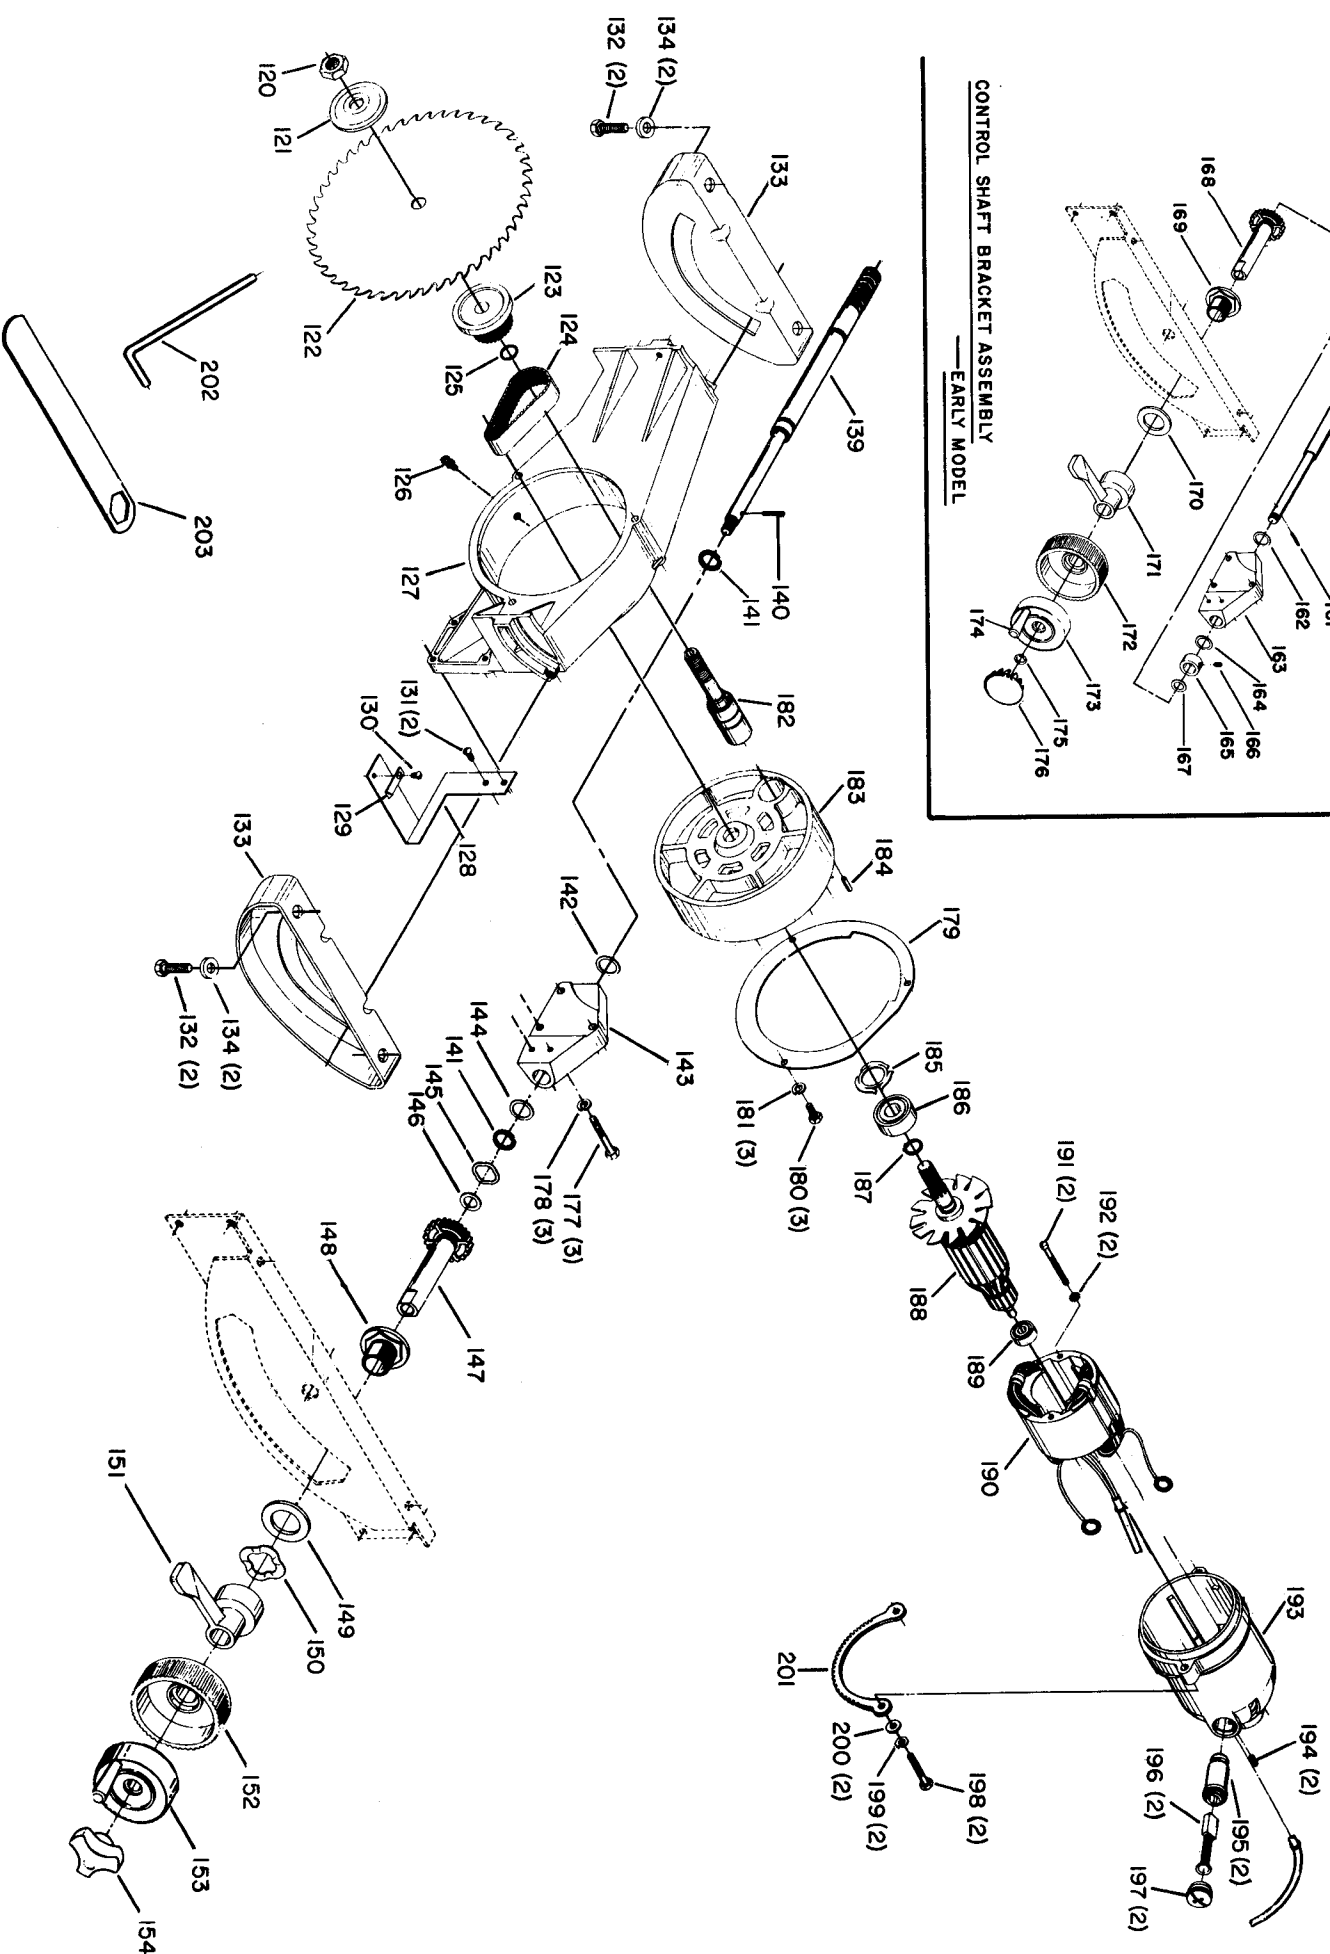

CONTROL SHAFT BRACKET ASSEMBLY
—EARLY MODEL

Parts List for 34-654 Type 1

Item Number	Part Number	Description	Qty Required
1	000000-00	No Longer Available	1
2	901020100582	MACHINE SCREW	4
3	876960	WASHER - URETHANE	4
4	000000-00	No Longer Available	1
7	000000-00	No Longer Available	1
8	000000-00	No Longer Available	1
9	000000-00	No Longer Available	1
10	901010600648S	CAP SCREW	6
11	904020201704S	LOCK WASHER	6
12	000000-00	No Longer Available	1
13	422031120003	SPECIAL SCREW	4
14	000000-00	No Longer Available	1
15	1087534	KNOB	1
16	5140010-69	WASHER	1
17	422163100004	CLAMP ASSY	1
19	1087212S	CLAMP	1
20	904010317720	WASHER	1
21	491948-00	SCREW	1
22	951010107802S	POINTER	1
23	901010609929	Use 901-01-060-0653	2
24	904010331451	WASHER	2
25	422043435005	FENCE ASSY.	1
26	901010600605	CAP SCREW	2
27	904010101604S	STEEL WASHER	2
28	422040105002	REAR SLIDE BLOCK	1
29	905040714459	STEEL PIN	1
30	422030270001	HOOK	1

Parts List for 34-654 Type 1

Item Number	Part Number	Description	Qty Required
31	928010414118	COIL SPRING	1
32	422161080002	ROD	1
33	422040675001	LEVER	1
34	1086334S	SEE THRU GUARD	1
35	1086388S	PUSH NUT CAP	2
36	1087811S	PIN	1
37	1086353S	SPRING	1
38	422160470001S	KICK BACK FINGER	2
39	000000-00	No Longer Available	1
40	1086387S	PUSH NUT	1
41	1086337S	PIVOT BRACKET	1
42	000000-00	No Longer Available	1
43	905010106729S	PIN	1
44	489026-00	HEX NUT	1
45	491957-00	LOCK WASHER	1
46	904010101614S	STEEL WASHER	1
47	000000-00	No Longer Available	1
48	000000-00	No Longer Available	1
49	901010600611S	CAP SCREW	1
50	901010600629	SCREW	2
51	904010101620S	WASHER	2
56	904020201704S	LOCK WASHER	4
57	901010600640S	CAP SCREW	4
58	000000-00	No Longer Available	1
59	000000-00	No Longer Available	1
60	000000-00	No Longer Available	2
62	000000-00	No Longer Available	1