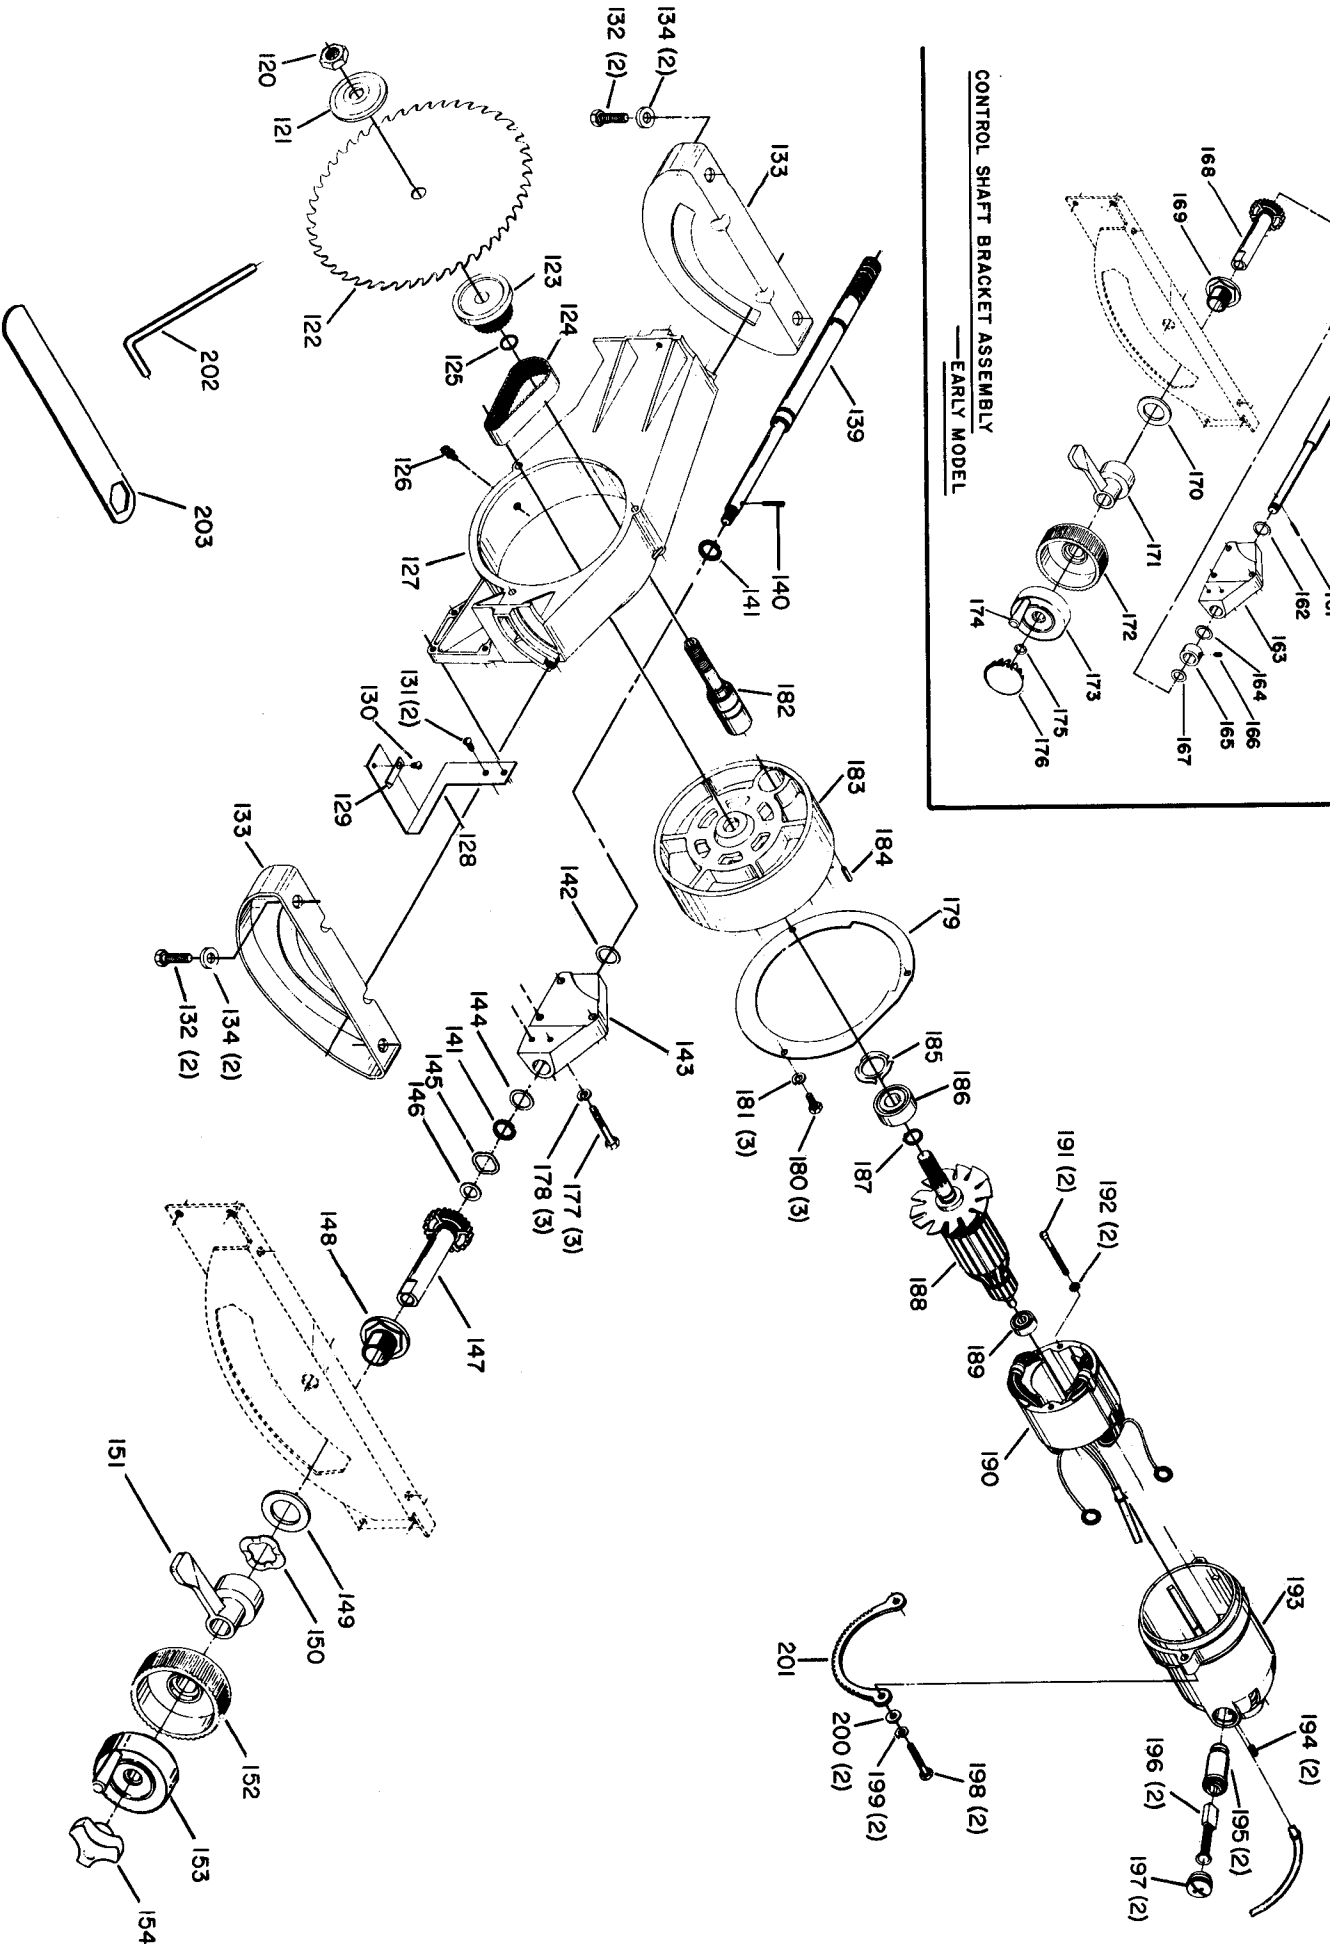

CONTROL SHAFT BRACKET ASSEMBLY  
—EARLY MODEL

## Parts List for 34-653 Type 1

Item Number	Part Number	Description	Qty Required
1	000000-00	No Longer Available	1
2	901020100582	MACHINE SCREW	4
3	876960	WASHER - URETHANE	4
4	000000-00	No Longer Available	1
7	000000-00	No Longer Available	1
8	000000-00	No Longer Available	1
9	000000-00	No Longer Available	1
10	901010600648S	CAP SCREW	6
11	904020201704S	LOCK WASHER	6
12	000000-00	No Longer Available	1
13	422031120003	SPECIAL SCREW	4
14	000000-00	No Longer Available	1
15	1087534	KNOB	1
16	5140010-69	WASHER	1
17	422163100004	CLAMP ASSY	1
19	1087212S	CLAMP	1
20	904010317720	WASHER	1
21	491948-00	SCREW	1
22	951010107802S	POINTER	1
23	901010609929	Use 901-01-060-0653	2
24	904010331451	WASHER	2
25	422043435005	FENCE ASSY.	1
26	901010600605	CAP SCREW	2
27	904010101604S	STEEL WASHER	2
28	422040105002	REAR SLIDE BLOCK	1
29	905040714459	STEEL PIN	1
30	422030270001	HOOK	1

## Parts List for 34-653 Type 1

Item Number	Part Number	Description	Qty Required
31	928010414118	COIL SPRING	1
32	422161080002	ROD	1
33	422040675001	LEVER	1
34	1086334S	SEE THRU GUARD	1
35	1086388S	PUSH NUT CAP	2
36	1087811S	PIN	1
37	1086353S	SPRING	1
38	422160470001S	KICK BACK FINGER	2
39	000000-00	No Longer Available	1
40	1086387S	PUSH NUT	1
41	1086337S	PIVOT BRACKET	1
42	000000-00	No Longer Available	1
43	905010106729S	PIN	1
44	489026-00	HEX NUT	1
45	491957-00	LOCK WASHER	1
46	904010101614S	STEEL WASHER	1
47	000000-00	No Longer Available	1
48	000000-00	No Longer Available	1
49	901010600611S	CAP SCREW	1
50	901010600629	SCREW	2
51	904010101620S	WASHER	2
56	904020201704S	LOCK WASHER	4
57	901010600640S	CAP SCREW	4
58	000000-00	No Longer Available	1
59	000000-00	No Longer Available	1
60	000000-00	No Longer Available	2
62	000000-00	No Longer Available	1