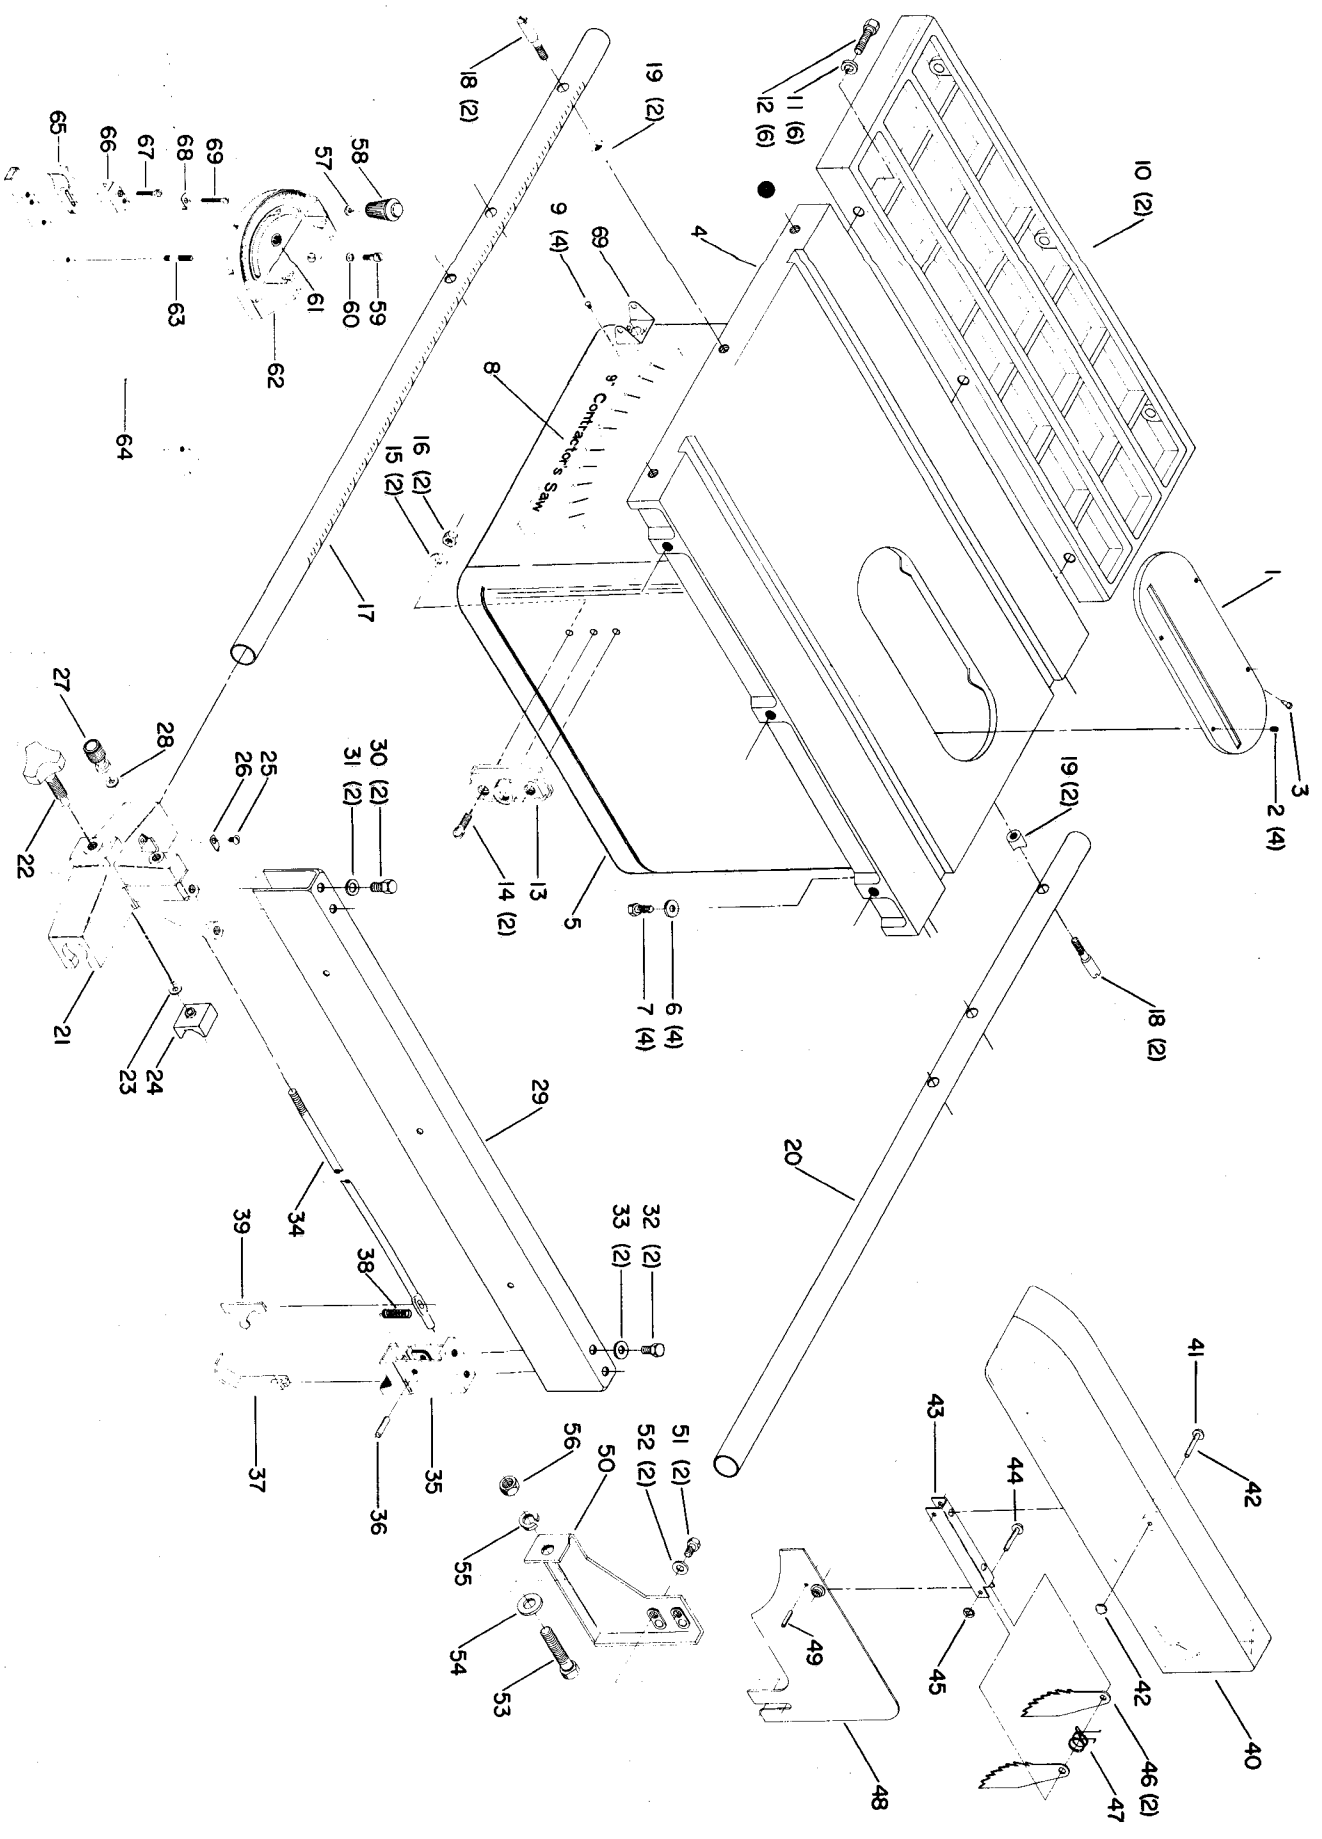

34-619 MODEL 9 CONTRACTORS' SAW

CS-3F
422-02-651-0006
Revised 3-15-85

Parts List for 34-619 Type 1

Item Number	Part Number	Description	Qty Required
2	422020160001	BUMPER	4
3	901040800153	Use 901-04-150-1186	1
4	000000-00	No Longer Available	1
5	000000-00	No Longer Available	1
6	904010101604S	STEEL WASHER	4
7	489047-00	CAP SCREW	4
8	1088279	Use 422-24-132-0004	1
9	1087794	RIVET	4
11	904020201704S	LOCK WASHER	6
12	901010600648S	CAP SCREW	6
13	422190890007S	BRACKET	1
14	901020500707	MACHINE SCREW	2
15	904010101604S	STEEL WASHER	2
16	902010101300S	HEX NUT	2
17	000000-00	No Longer Available	1
18	422031120003	SPECIAL SCREW	4
19	000000-00	No Longer Available	1
20	000000-00	No Longer Available	1
21	422163100004	CLAMP ASSY	1
22	1087531S	KNOB	1
23	904010317720	WASHER	1
24	1087212S	CLAMP	1
25	491948-00	SCREW	1
26	951010107802S	POINTER	1
27	1087534	KNOB	1
28	5140010-69	WASHER	1
29	1086074	FENCE	1

Parts List for 34-619 Type 1

Item Number	Part Number	Description	Qty Required
30	901010609929	Use 901-01-060-0653	2
31	904010331451	WASHER	2
32	489047-00	CAP SCREW	2
33	904010101604S	STEEL WASHER	2
34	422161080002	ROD	1
35	422040105002	REAR SLIDE BLOCK	1
36	905040714459	STEEL PIN	1
37	422030270001	HOOK	1
38	928010414118	COIL SPRING	1
39	422040675001	LEVER	1
40	1086334S	SEE THRU GUARD	1
41	1087811S	PIN	1
42	1086388S	PUSH NUT CAP	1
43	1086337S	PIVOT BRACKET	1
44	000000-00	No Longer Available	1
45	1086387S	PUSH NUT	1
46	422160470001S	KICK BACK FINGER	2
47	1086353S	SPRING	1
48	000000-00	No Longer Available	1
49	905010106729S	PIN	1
50	000000-00	No Longer Available	1
51	901010600629	SCREW	2
52	904010101620S	WASHER	2
53	901010603120	HEX HEAD SCREW	1
54	904010101636S	WASHER	1
55	904020201705	LOCK WASHER	1
56	902010101282S	HEX JAM NUT	1