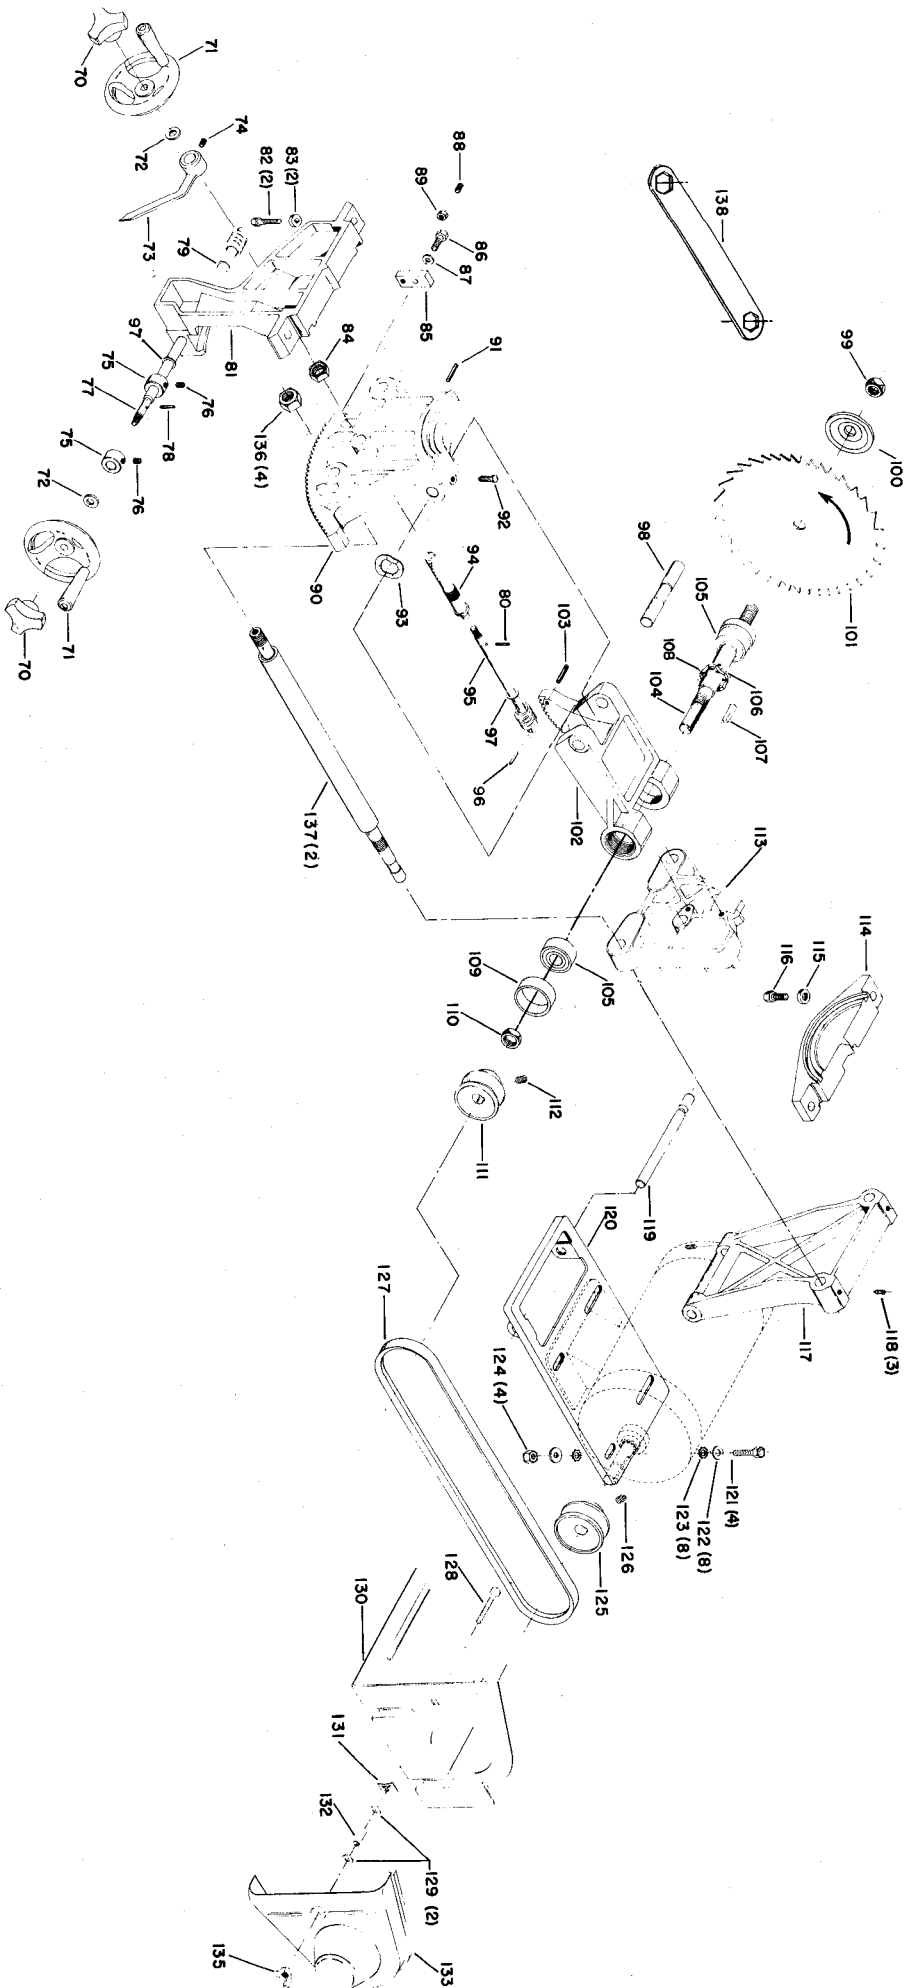

34-619 MODEL 9 CONTRACTORS' SAW

CS-3F
422-02-651-0006
Revised 3-15-85

Parts List for 34-619 Type 1

Item Number	Part Number	Description	Qty Required
2	422020160001	BUMPER	4
3	901040800153	Use 901-04-150-1186	1
4	000000-00	No Longer Available	1
5	000000-00	No Longer Available	1
6	904010101604S	STEEL WASHER	4
7	489047-00	CAP SCREW	4
8	1088279	Use 422-24-132-0004	1
9	1087794	RIVET	4
11	904020201704S	LOCK WASHER	6
12	901010600648S	CAP SCREW	6
13	422190890007S	BRACKET	1
14	901020500707	MACHINE SCREW	2
15	904010101604S	STEEL WASHER	2
16	902010101300S	HEX NUT	2
17	000000-00	No Longer Available	1
18	422031120003	SPECIAL SCREW	4
19	000000-00	No Longer Available	1
20	000000-00	No Longer Available	1
21	422163100004	CLAMP ASSY	1
22	1087531S	KNOB	1
23	904010317720	WASHER	1
24	1087212S	CLAMP	1
25	491948-00	SCREW	1
26	951010107802S	POINTER	1
27	1087534	KNOB	1
28	5140010-69	WASHER	1
29	1086074	FENCE	1

Parts List for 34-619 Type 1

Item Number	Part Number	Description	Qty Required
30	901010609929	Use 901-01-060-0653	2
31	904010331451	WASHER	2
32	489047-00	CAP SCREW	2
33	904010101604S	STEEL WASHER	2
34	422161080002	ROD	1
35	422040105002	REAR SLIDE BLOCK	1
36	905040714459	STEEL PIN	1
37	422030270001	HOOK	1
38	928010414118	COIL SPRING	1
39	422040675001	LEVER	1
40	1086334S	SEE THRU GUARD	1
41	1087811S	PIN	1
42	1086388S	PUSH NUT CAP	1
43	1086337S	PIVOT BRACKET	1
44	000000-00	No Longer Available	1
45	1086387S	PUSH NUT	1
46	422160470001S	KICK BACK FINGER	2
47	1086353S	SPRING	1
48	000000-00	No Longer Available	1
49	905010106729S	PIN	1
50	000000-00	No Longer Available	1
51	901010600629	SCREW	2
52	904010101620S	WASHER	2
53	901010603120	HEX HEAD SCREW	1
54	904010101636S	WASHER	1
55	904020201705	LOCK WASHER	1
56	902010101282S	HEX JAM NUT	1