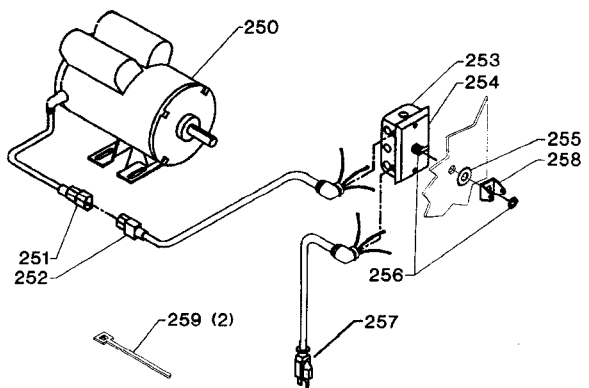

FOR USE WITH EARLY MODELS ONLY

Parts List for 34-444 Type 3

Item Number	Part Number	Description	Qty Required
1	422020740001S	HOLE PLUG	1
2	422020600003S	HANDLE	1
3	904070105555S	FIBRE WSHR	1
4	422013550004	MITER GAGE BODY	1
4	34-895	MITER GAUGE	1
5	901041501181S	SET SCREW	1
6	901041509428S	SET SCREW	3
7	422010750001S	POINTER	1
8	901041501181S	SET SCREW	1
9	905010331754	ROLL PIN	1
10	34-895	MITER GAUGE	1
11	422011120001S	SCREW	1
12	34-895	MITER GAUGE	1
13	422040720001S	PLATE	1
14	901020305750S	MACHINE SCREW	1
20	34-154	STD INS 10IN CONT SW	1
21	901044615297	SCREW	4
22	000000-00	No Longer Available	1
23	901042931395	NYLOC SET-SCREW	2
24	651028-00	EXTENSION WING	2
25	901010600664S	CAP SCREW	6
26	904010101638	STEEL WASHER	6
27	902010101207	HEX NUT	8
28	904020201704S	LOCK WASHER	4
29	904010101615	STEEL WASHER	4
30	422040550001	FRONT GUIDE RAIL	1
31	422041125007	SPECIAL SCREW	8

Parts List for 34-444 Type 3

Item Number	Part Number	Description	Qty Required
32	422041040001	SPACER	8
33	422040550002	REAR GUIDE RAIL	1
34	961010107462	END PLUG	4
35	1087906	CABINET ASSY	1
36	422190890007S	BRACKET	1
37	901020500704	CAP SCREW	2
38	904010101620S	WASHER	2
39	902015031514	FLANGED HEX NUT	2
40	000000-00	No Longer Available	1
41	1087794	RIVET	4
42	904010101620S	WASHER	4
43	000000-00	No Longer Available	4
44	901010600649S	CAP SCREW	4
45	904010101620S	WASHER	4
46	904020101703S	LOCK WASHER	4
47	902010101300S	HEX NUT	4
50	491948-00	SCREW	1
51	951010207849	POINTER	1
52	422041055001	SLEEVE	1
53	422040715005	PIN	1
54	422040715004	PIN	1
55	422041115002	LEVER	1
56	931010114091	BALL HANDLE	1
57	422043515002S	KNOB & PINION	1
58	928012015898	SPRING	1
59	422043275002	FRONT CLAMP SHOE	1
60	904080214550	RUBBER BUSHING	1