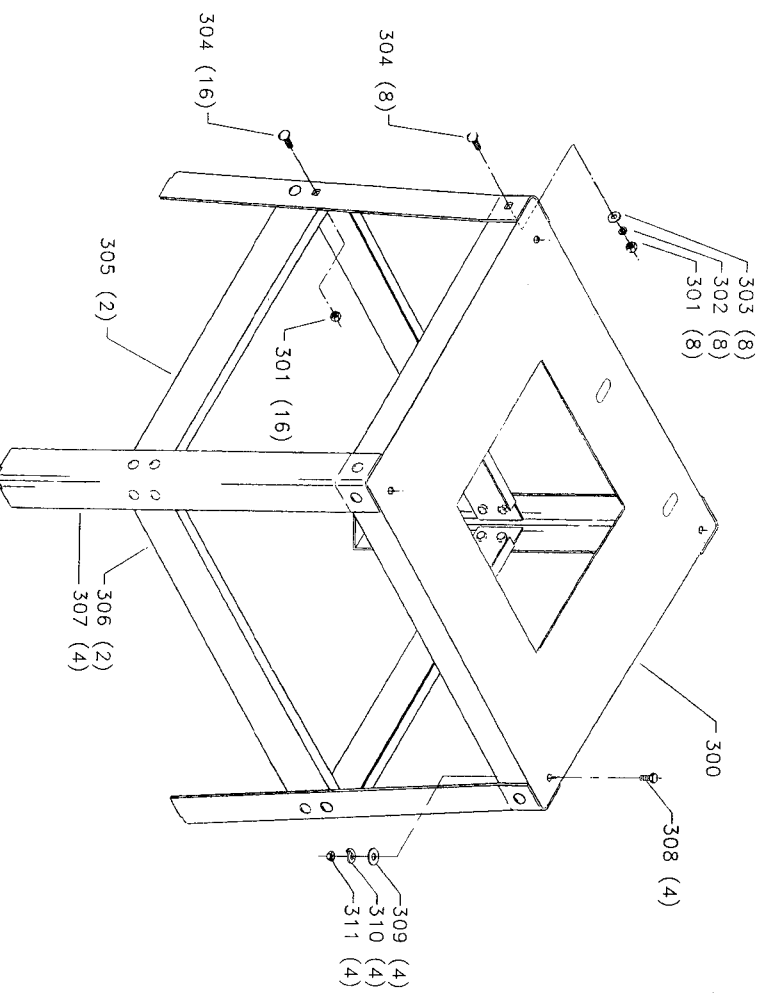

FOR USE WITH EARLY MODELS ONLY

Parts List for 34-444 Type 3

Item Number	Part Number	Description	Qty Required
1	422020740001S	HOLE PLUG	1
2	422020600003S	HANDLE	1
3	904070105555S	FIBRE WSHR	1
4	422013550004	MITER GAGE BODY	1
4	34-895	MITER GAUGE	1
5	901041501181S	SET SCREW	1
6	901041509428S	SET SCREW	3
7	422010750001S	POINTER	1
8	901041501181S	SET SCREW	1
9	905010331754	ROLL PIN	1
10	34-895	MITER GAUGE	1
11	422011120001S	SCREW	1
12	34-895	MITER GAUGE	1
13	422040720001S	PLATE	1
14	901020305750S	MACHINE SCREW	1
20	34-154	STD INS 10IN CONT SW	1
21	901044615297	SCREW	4
22	000000-00	No Longer Available	1
23	901042931395	NYLOC SET-SCREW	2
24	651028-00	EXTENSION WING	2
25	901010600664S	CAP SCREW	6
26	904010101638	STEEL WASHER	6
27	902010101207	HEX NUT	8
28	904020201704S	LOCK WASHER	4
29	904010101615	STEEL WASHER	4
30	422040550001	FRONT GUIDE RAIL	1
31	422041125007	SPECIAL SCREW	8

Parts List for 34-444 Type 3

Item Number	Part Number	Description	Qty Required
32	422041040001	SPACER	8
33	422040550002	REAR GUIDE RAIL	1
34	961010107462	END PLUG	4
35	1087906	CABINET ASSY	1
36	422190890007S	BRACKET	1
37	901020500704	CAP SCREW	2
38	904010101620S	WASHER	2
39	902015031514	FLANGED HEX NUT	2
40	000000-00	No Longer Available	1
41	1087794	RIVET	4
42	904010101620S	WASHER	4
43	000000-00	No Longer Available	4
44	901010600649S	CAP SCREW	4
45	904010101620S	WASHER	4
46	904020101703S	LOCK WASHER	4
47	902010101300S	HEX NUT	4
50	491948-00	SCREW	1
51	951010207849	POINTER	1
52	422041055001	SLEEVE	1
53	422040715005	PIN	1
54	422040715004	PIN	1
55	422041115002	LEVER	1
56	931010114091	BALL HANDLE	1
57	422043515002S	KNOB & PINION	1
58	928012015898	SPRING	1
59	422043275002	FRONT CLAMP SHOE	1
60	904080214550	RUBBER BUSHING	1