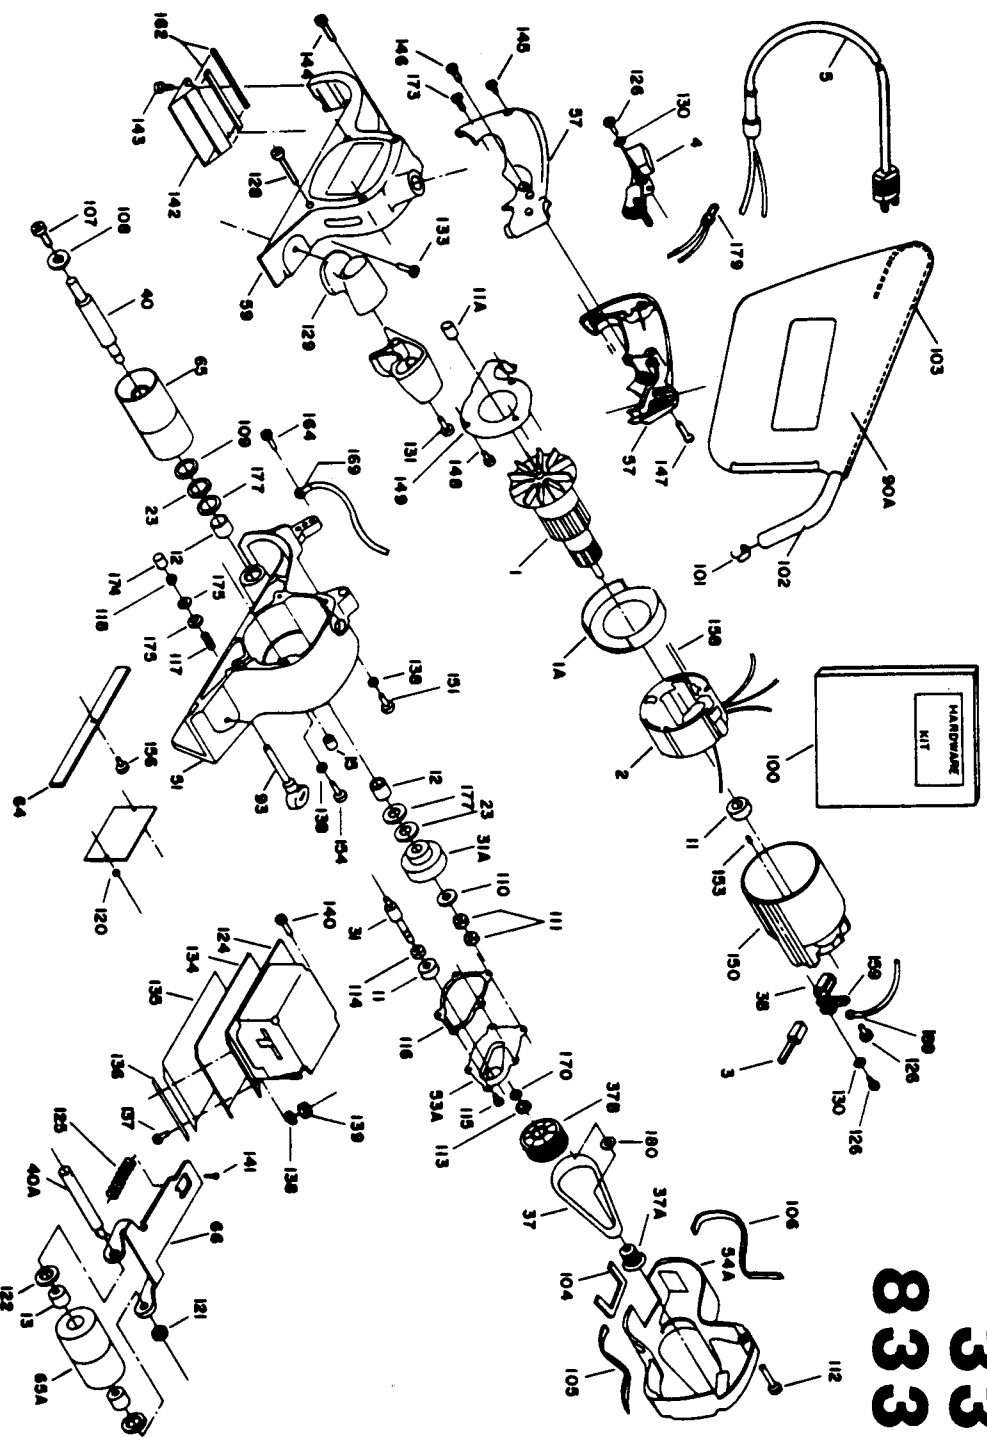

PORTER-CABLE BELT SANDER

WARNING! Electrical repairs should only be attempted by trained repairmen. Contact the nearest Porter-Cable Service Center or other competent repair center.

336 337 8337

Parts List for 337 Type 1

Item Number	Part Number	Description	Qty Required
1	680967	ARMATURE 115V	1
1	000000-00	No Longer Available	1
1	000000-00	No Longer Available	1
1	696169	AIR BAFFLE	1
2	000000-00	No Longer Available	1
2	000000-00	No Longer Available	1
3	875946	BRUSH ASSY	2
3	875946	BRUSH ASSY	2
4	849317	SWITCH	1
5	A11126	CORDSET	1
11	855284	BEARING	3
11	859293	BEARING	3
12	803856	BEARING	3
13	804211	BEARING,NEEDLE	3
15	839837	NEEDLE BEARING	1
23	848537	SEAL	1
31	D688257	PINION	1
31	854380	GEAR	1
37	848530	BELT	1
37	695738	DRIVE PULLEY	1
37	899259	DRIVE PULLEY	1
40	698038	SHAFT	1
40	849155	PULLEY SHAFT	1
51	000000-00	No Longer Available	1
53	848523	COVER	1
54	875923	BELT COVER	1
57	696098	HANDLE SET	1