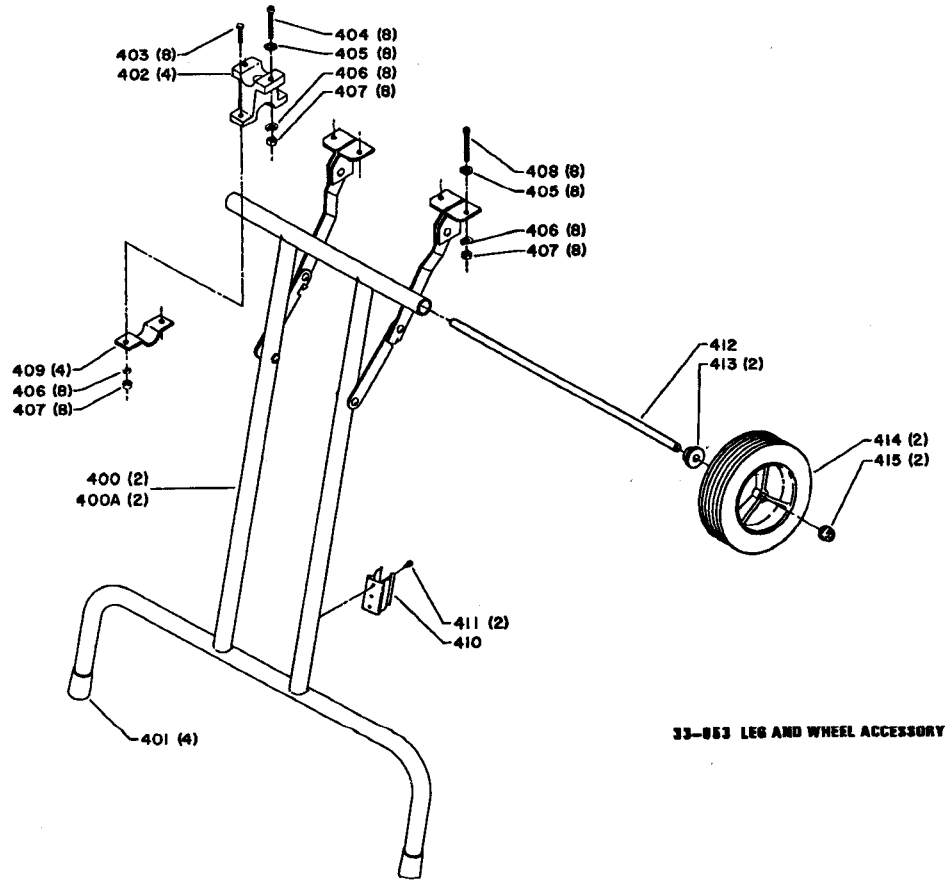

WARNING!
USE CROSS CUT
BLADES ONLY
DO NOT USE
BLADES DESIGNED
FOR RIPPING.
COMBINATION
BLADES OR BLADES
WITH HOOK ANGLES
IN EXCESS OF
5 DEGREES.

EARLY MODELS ONLY

33-853 LEG AND WHEEL ACCESSORY