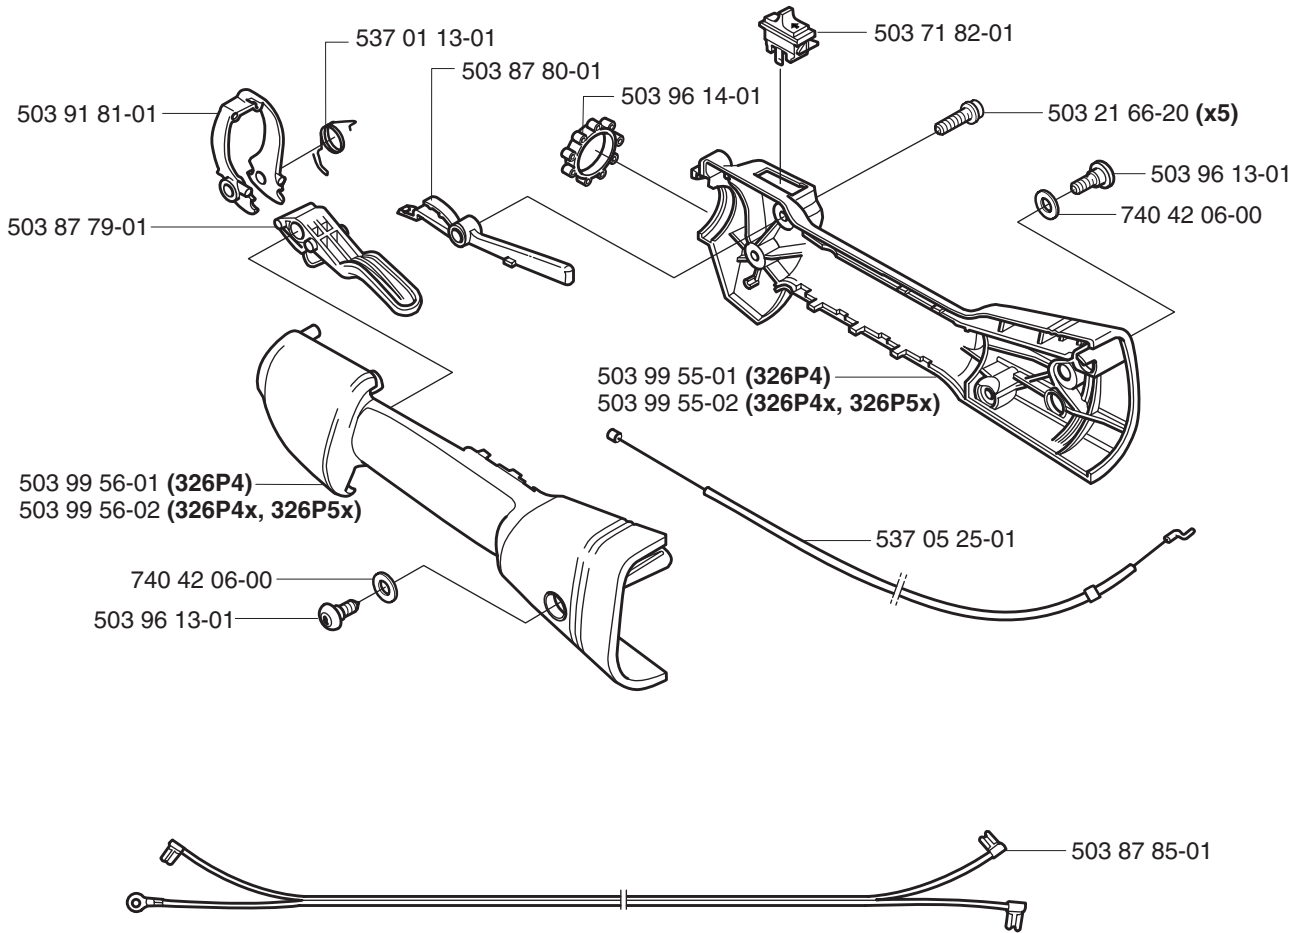

326P4, 326P4x

326P5x

Saw Attachment

C

D

E

F

**compl 503 87 33-02