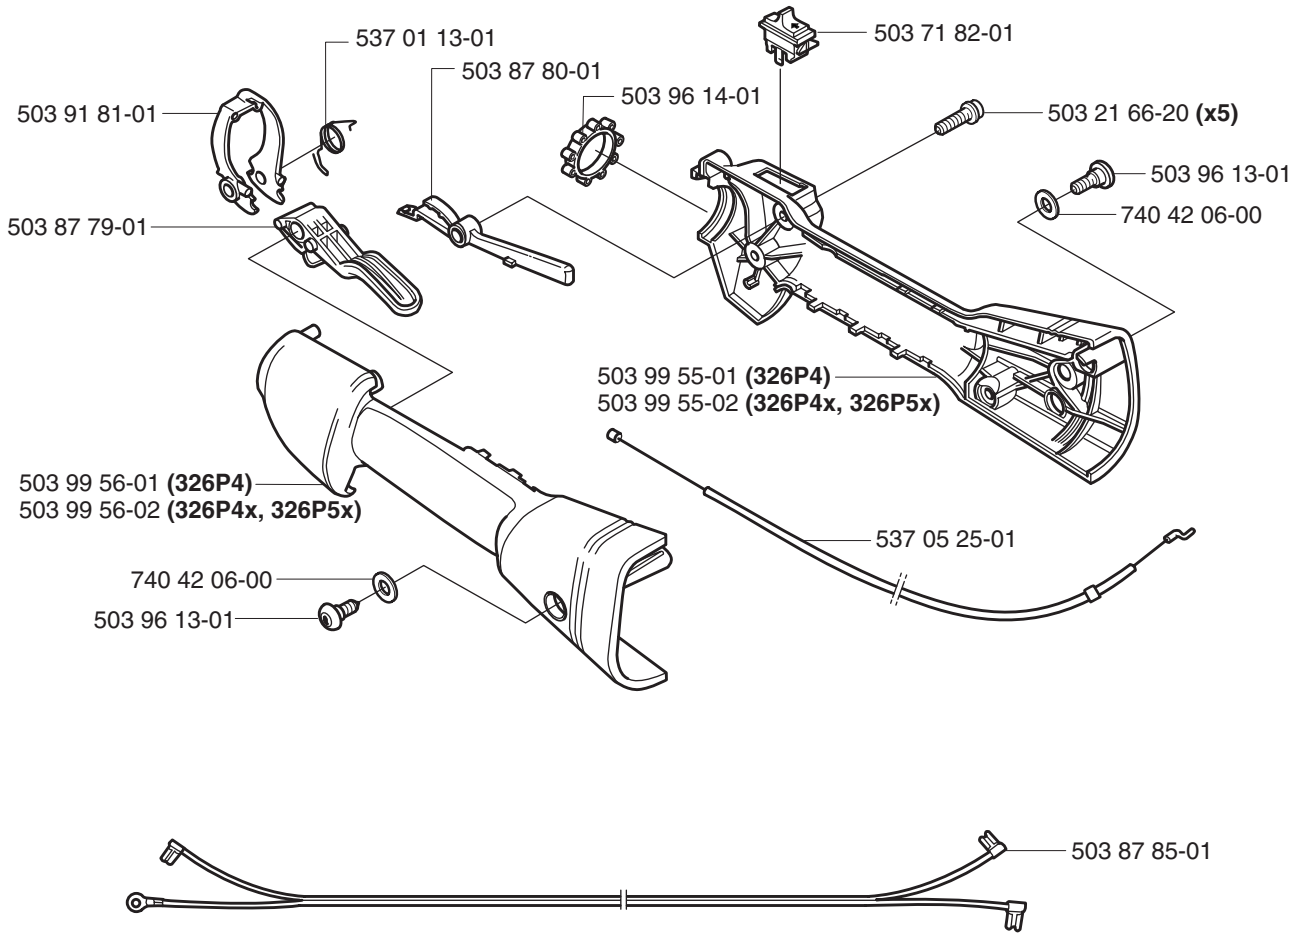

326P4, 326P4x

326P5x

Saw Attachment

C

D

E

F

****compl 503 87 33-02**