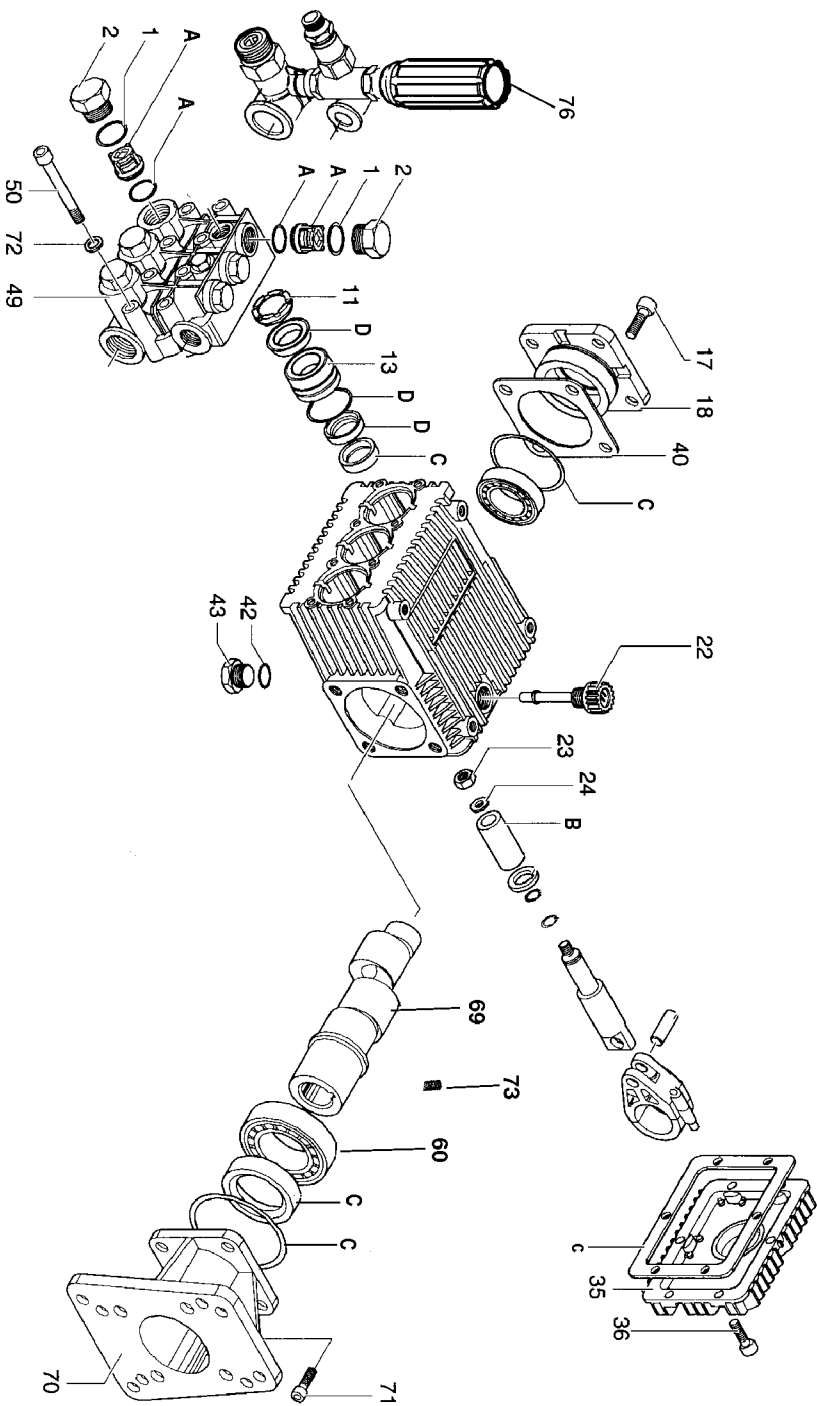

20242 - AR - UNLOADER REPAIR KIT

AR-2611 O-Ring Kit

AR-1828 Valve Kit

AR-1842 Plunger Kit

AR-1856 Oil Seal Kit

AR-1857 Water Seal Kit

Parts List for 3254CWH Type 2

Item Number	Part Number	Description	Qty Required
1	AR-960160	O-RING	1
2	AR-960090	PLUG	1
11	AR-960110	RING SUPPORT	1
13	AR-1380090	GUIDE PISTON	1
17	000000-00	No Longer Available	1
18	000000-00	No Longer Available	1
20	000000-00	No Longer Available	1
22	AR-880130	CAP OIL	1
23	AR-962010	NUT	1
24	000000-00	No Longer Available	1
26	000000-00	No Longer Available	1
27	AR-880840	O-RING	1
28	000000-00	No Longer Available	1
29	AR-1380060	PIN PISTON	1
30	000000-00	No Longer Available	1
30	000000-00	No Longer Available	1
31	000000-00	No Longer Available	1
32	000000-00	No Longer Available	1
33	000000-00	No Longer Available	1
35	000000-00	No Longer Available	1
35	AR-1789010	COVER COMPLETE	1
36	000000-00	No Longer Available	1
40	AR-1380530	SHIM 5MM 0	1
40	000000-00	No Longer Available	1
40	AR-1380120	SHIM 1MM 0	1
40	AR-1380130	SHIM 2MM 0	1
42	AR-740290	O-RING	1

Parts List for 3254CWH Type 2

Item Number	Part Number	Description	Qty Required
43	AR-880530	PLUG	1
49	000000-00	No Longer Available	1
50	AR-820150	SCREW	1
60	AR-1380320	BEARING	1
69	000000-00	No Longer Available	1
70	000000-00	No Longer Available	1
71	AR-180030	SCREW	1
72	AR-1381850	WASHER	1
73	AR-820440	SCREW GRUB	1
76	AR-20242	UNLOADER	1
77	AR-1828	KIT VALVE	1
78	AR-1842	KIT PLUNGER	1
79	AR-1856	KIT OIL SEAL	1
80	AR-1857	KIT WATER SEAL	1
101	AR-1560051	ADAPTER	1
102	AR-1080540	PISTON UPPER	1
103	AR-1540272	SCREW	1
104	AR-1560010	OUTLET BODY	1
105	AR-1560640	FITTING	1
106	AR-1540090	FITTING	1
107	AR-1080610	PLATE	1
109	AR-1560111	NIPPLE 3/8	1
110	AR-1540110	WASHER RING	1
111	AR-1540120	WASHER RING	1
112	AR-1560320	PISTON LOWER	1
501	000000-00	No Longer Available	1
502	17657	VALVE THERMAL RELIEF	1