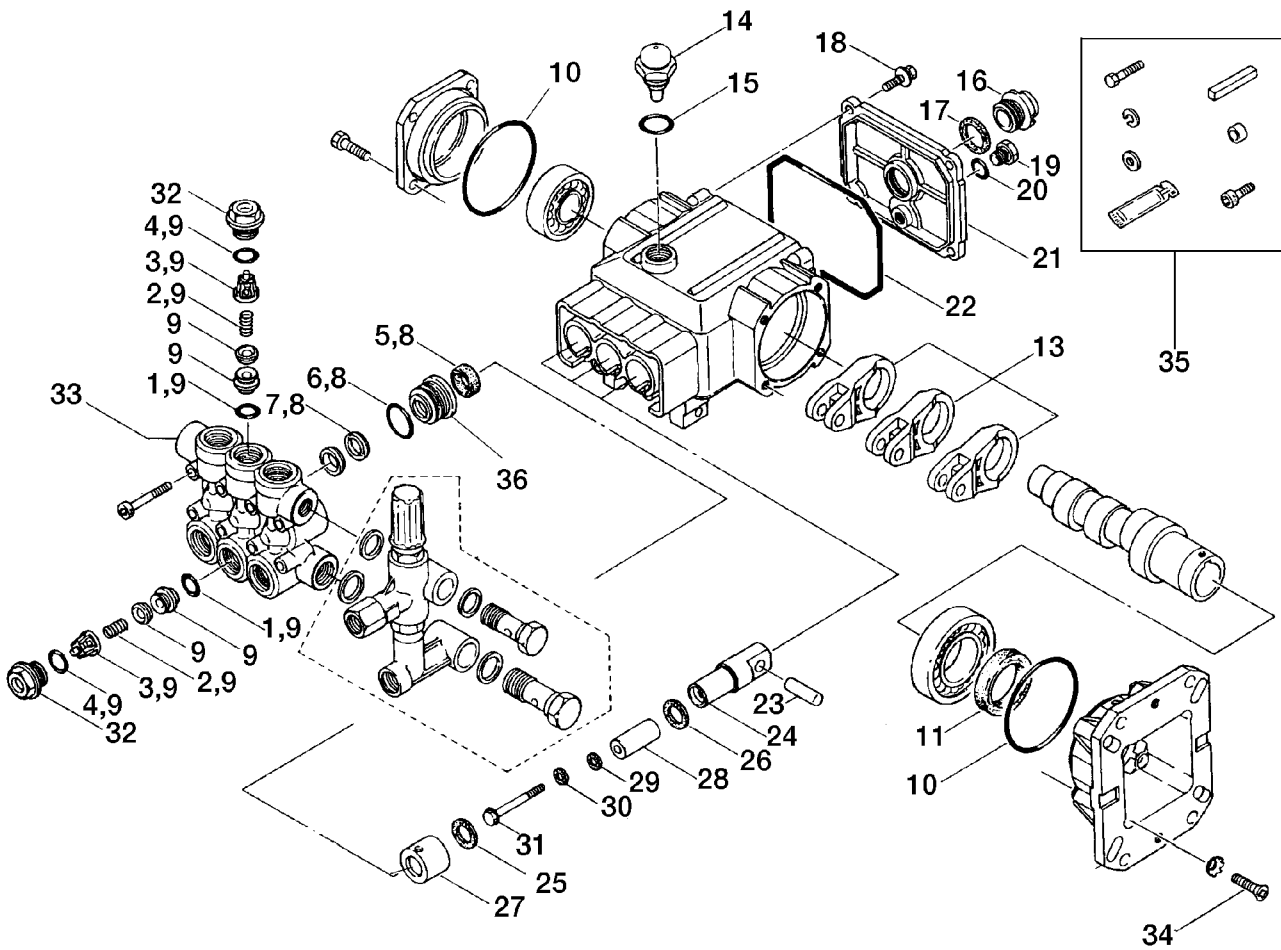

15530 (4HP40G1)- CAT PUMP

15530 (4HP40G1) - CAT REPAIR KITS

P696 Seal Kit

15525 Valve Kit

CA7233- CAT CHEMICAL INJECTOR

Parts List for 3254CWH Type 1

Item Number	Part Number	Description	Qty Required
1	15487	ORING / VALVE SEAL	1
2	15669	VALVE SPRING	1
3	000000-00	No Longer Available	1
4	000000-00	No Longer Available	1
5	000000-00	No Longer Available	1
6	15504	ORING CAT 13980	1
7	000000-00	No Longer Available	1
8	P696	KIT SEAL CAT 34062	1
9	CA34260	KIT VALVE	1
10	000000-00	No Longer Available	1
11	000000-00	No Longer Available	1
13	000000-00	No Longer Available	1
14	000000-00	No Longer Available	1
15	P186	ORING CAT 14179	1
16	92241	GAUGE	1
17	P262	SEAL SIGHTGLASS OIL	1
18	P255	SCREW HEAD CAT 92519	1
19	15493	PLUG OIL DRAIN CAT 2	1
20	P180	ORING CAT 23170	1
22	000000-00	No Longer Available	1
23	P729	PIN CONNECTING ROD C	1
24	000000-00	No Longer Available	1
25	000000-00	No Longer Available	1
26	15657	WASHER RUBBER	1
27	000000-00	No Longer Available	1
28	000000-00	No Longer Available	1
29	000000-00	No Longer Available	1

Parts List for 3254CWH Type 1

Item Number	Part Number	Description	Qty Required
30	000000-00	No Longer Available	1
32	000000-00	No Longer Available	1
33	000000-00	No Longer Available	1
34	000000-00	No Longer Available	1
35	15550	KIT BOLT PUMP-MOTOR	1
36	16102	SEAL CASE CAT 46471	1
101	CA33505	BARB HOSE	1
102	15477	ORING CHEM INJ CAT 3	1
103	P596	BALL INJECTOR CAT 34	1
104	CA33501	SPRING	1
105	000000-00	No Longer Available	1
106	P593	ORING CAT 13969	1
401	000000-00	No Longer Available	1
402	15495	UNLOADER CAP CAT 338	1
403	000000-00	No Longer Available	1
404	000000-00	No Longer Available	1
408	P734	SPRING UNLOADER CAT	1
410	15555	SPACER UNLOADER CAT	1
412	15500	STEM UNLOADER CAT 33	1
415	P700	KIT ORING 7650 UNLOA	1
416	P700	KIT ORING 7650 UNLOA	1
425	000000-00	No Longer Available	1
428	P700	KIT ORING 7650 UNLOA	1
429	P700	KIT ORING 7650 UNLOA	1
430	P700	KIT ORING 7650 UNLOA	1
435	15537	BALL / VALVE ASSY CA	1
436	15499	SEAT CAT 33862	1