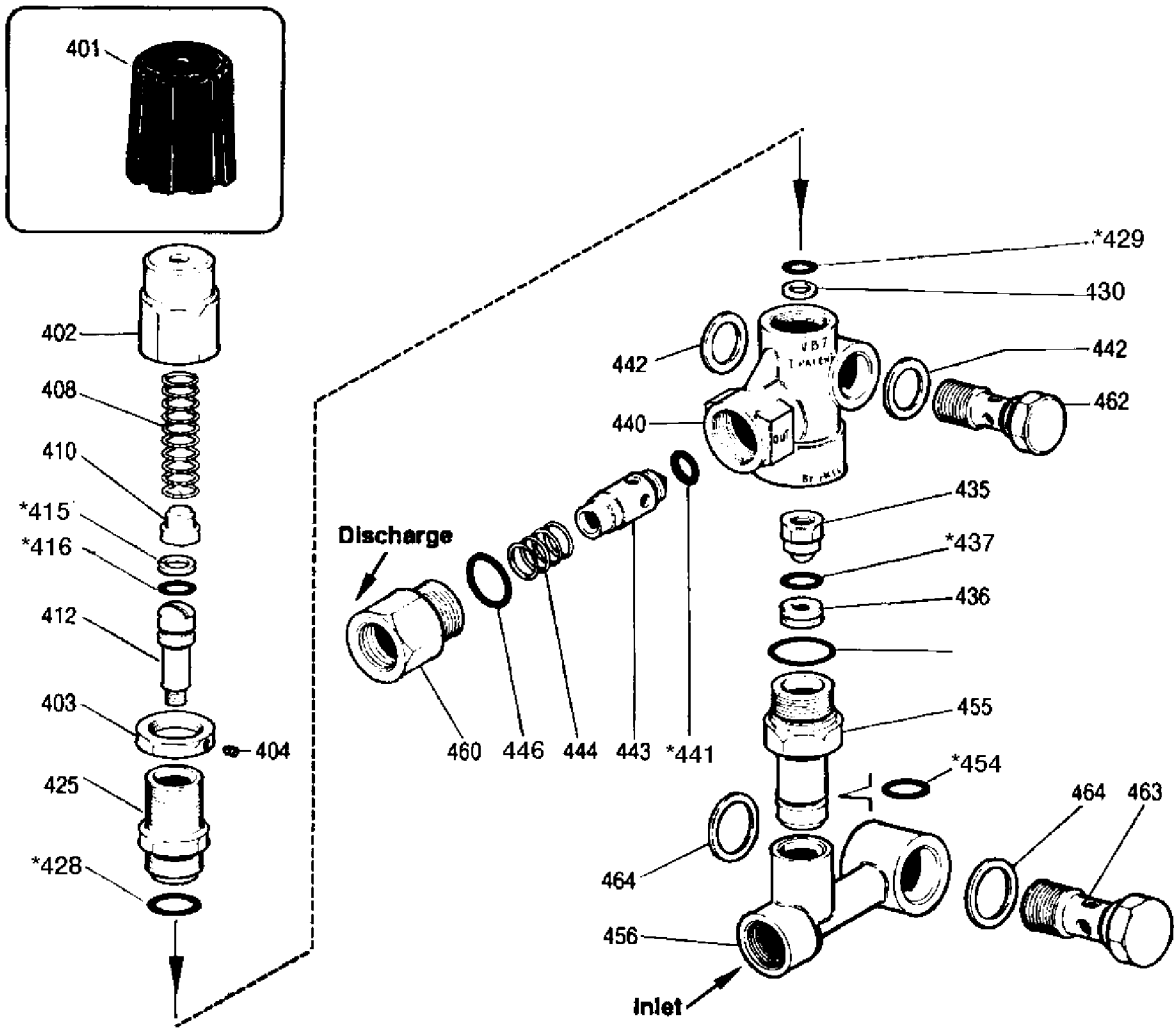

15530 (4HP40G1)- CAT PUMP

15530 (4HP40G1) - CAT REPAIR KITS

P696 Seal Kit

15525 Valve Kit

CA7233- CAT CHEMICAL INJECTOR

Parts List for 3254CWH Type 1

Item Number	Part Number	Description	Qty Required
1	15487	ORING / VALVE SEAL	1
2	15669	VALVE SPRING	1
3	000000-00	No Longer Available	1
4	000000-00	No Longer Available	1
5	000000-00	No Longer Available	1
6	15504	ORING CAT 13980	1
7	000000-00	No Longer Available	1
8	P696	KIT SEAL CAT 34062	1
9	CA34260	KIT VALVE	1
10	000000-00	No Longer Available	1
11	000000-00	No Longer Available	1
13	000000-00	No Longer Available	1
14	000000-00	No Longer Available	1
15	P186	ORING CAT 14179	1
16	92241	GAUGE	1
17	P262	SEAL SIGHTGLASS OIL	1
18	P255	SCREW HEAD CAT 92519	1
19	15493	PLUG OIL DRAIN CAT 2	1
20	P180	ORING CAT 23170	1
22	000000-00	No Longer Available	1
23	P729	PIN CONNECTING ROD C	1
24	000000-00	No Longer Available	1
25	000000-00	No Longer Available	1
26	15657	WASHER RUBBER	1
27	000000-00	No Longer Available	1
28	000000-00	No Longer Available	1
29	000000-00	No Longer Available	1

Parts List for 3254CWH Type 1

Item Number	Part Number	Description	Qty Required
30	000000-00	No Longer Available	1
32	000000-00	No Longer Available	1
33	000000-00	No Longer Available	1
34	000000-00	No Longer Available	1
35	15550	KIT BOLT PUMP-MOTOR	1
36	16102	SEAL CASE CAT 46471	1
101	CA33505	BARB HOSE	1
102	15477	ORING CHEM INJ CAT 3	1
103	P596	BALL INJECTOR CAT 34	1
104	CA33501	SPRING	1
105	000000-00	No Longer Available	1
106	P593	ORING CAT 13969	1
401	000000-00	No Longer Available	1
402	15495	UNLOADER CAP CAT 338	1
403	000000-00	No Longer Available	1
404	000000-00	No Longer Available	1
408	P734	SPRING UNLOADER CAT	1
410	15555	SPACER UNLOADER CAT	1
412	15500	STEM UNLOADER CAT 33	1
415	P700	KIT ORING 7650 UNLOA	1
416	P700	KIT ORING 7650 UNLOA	1
425	000000-00	No Longer Available	1
428	P700	KIT ORING 7650 UNLOA	1
429	P700	KIT ORING 7650 UNLOA	1
430	P700	KIT ORING 7650 UNLOA	1
435	15537	BALL / VALVE ASSY CA	1
436	15499	SEAT CAT 33862	1