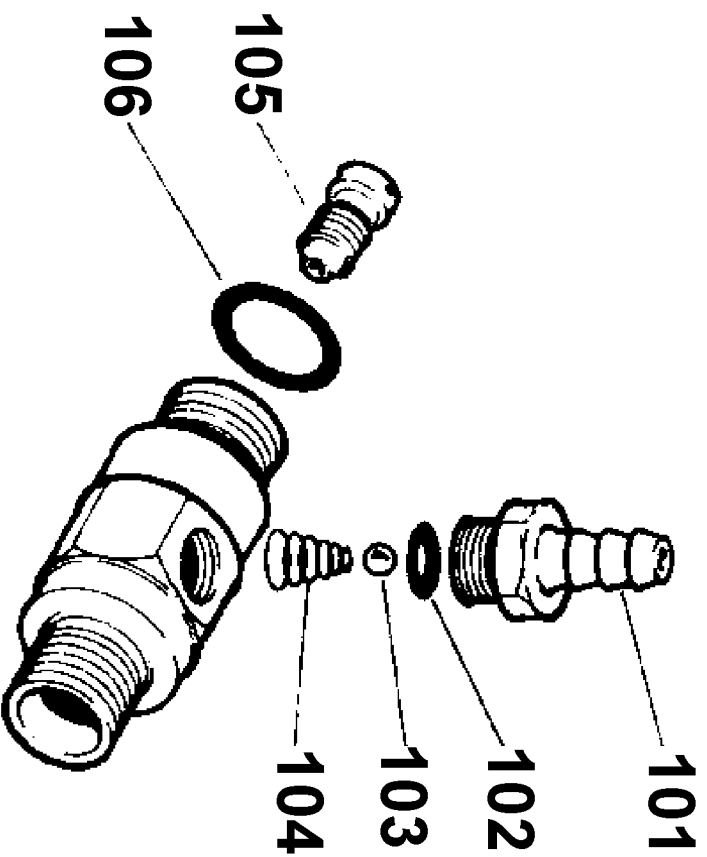

15530 (4HP40G1)- CAT PUMP

15530 (4HP40G1) - CAT REPAIR KITS

P696 Seal Kit

15525 Valve Kit

CA7233- CAT CHEMICAL INJECTOR

Parts List for 3254CWH Type 1

Item Number	Part Number	Description	Qty Required
1	15487	ORING / VALVE SEAL	1
2	15669	VALVE SPRING	1
3	000000-00	No Longer Available	1
4	000000-00	No Longer Available	1
5	000000-00	No Longer Available	1
6	15504	ORING CAT 13980	1
7	000000-00	No Longer Available	1
8	P696	KIT SEAL CAT 34062	1
9	CA34260	KIT VALVE	1
10	000000-00	No Longer Available	1
11	000000-00	No Longer Available	1
13	000000-00	No Longer Available	1
14	000000-00	No Longer Available	1
15	P186	ORING CAT 14179	1
16	92241	GAUGE	1
17	P262	SEAL SIGHTGLASS OIL	1
18	P255	SCREW HEAD CAT 92519	1
19	15493	PLUG OIL DRAIN CAT 2	1
20	P180	ORING CAT 23170	1
22	000000-00	No Longer Available	1
23	P729	PIN CONNECTING ROD C	1
24	000000-00	No Longer Available	1
25	000000-00	No Longer Available	1
26	15657	WASHER RUBBER	1
27	000000-00	No Longer Available	1
28	000000-00	No Longer Available	1
29	000000-00	No Longer Available	1

Parts List for 3254CWH Type 1

Item Number	Part Number	Description	Qty Required
30	000000-00	No Longer Available	1
32	000000-00	No Longer Available	1
33	000000-00	No Longer Available	1
34	000000-00	No Longer Available	1
35	15550	KIT BOLT PUMP-MOTOR	1
36	16102	SEAL CASE CAT 46471	1
101	CA33505	BARB HOSE	1
102	15477	ORING CHEM INJ CAT 3	1
103	P596	BALL INJECTOR CAT 34	1
104	CA33501	SPRING	1
105	000000-00	No Longer Available	1
106	P593	ORING CAT 13969	1
401	000000-00	No Longer Available	1
402	15495	UNLOADER CAP CAT 338	1
403	000000-00	No Longer Available	1
404	000000-00	No Longer Available	1
408	P734	SPRING UNLOADER CAT	1
410	15555	SPACER UNLOADER CAT	1
412	15500	STEM UNLOADER CAT 33	1
415	P700	KIT ORING 7650 UNLOA	1
416	P700	KIT ORING 7650 UNLOA	1
425	000000-00	No Longer Available	1
428	P700	KIT ORING 7650 UNLOA	1
429	P700	KIT ORING 7650 UNLOA	1
430	P700	KIT ORING 7650 UNLOA	1
435	15537	BALL / VALVE ASSY CA	1
436	15499	SEAT CAT 33862	1