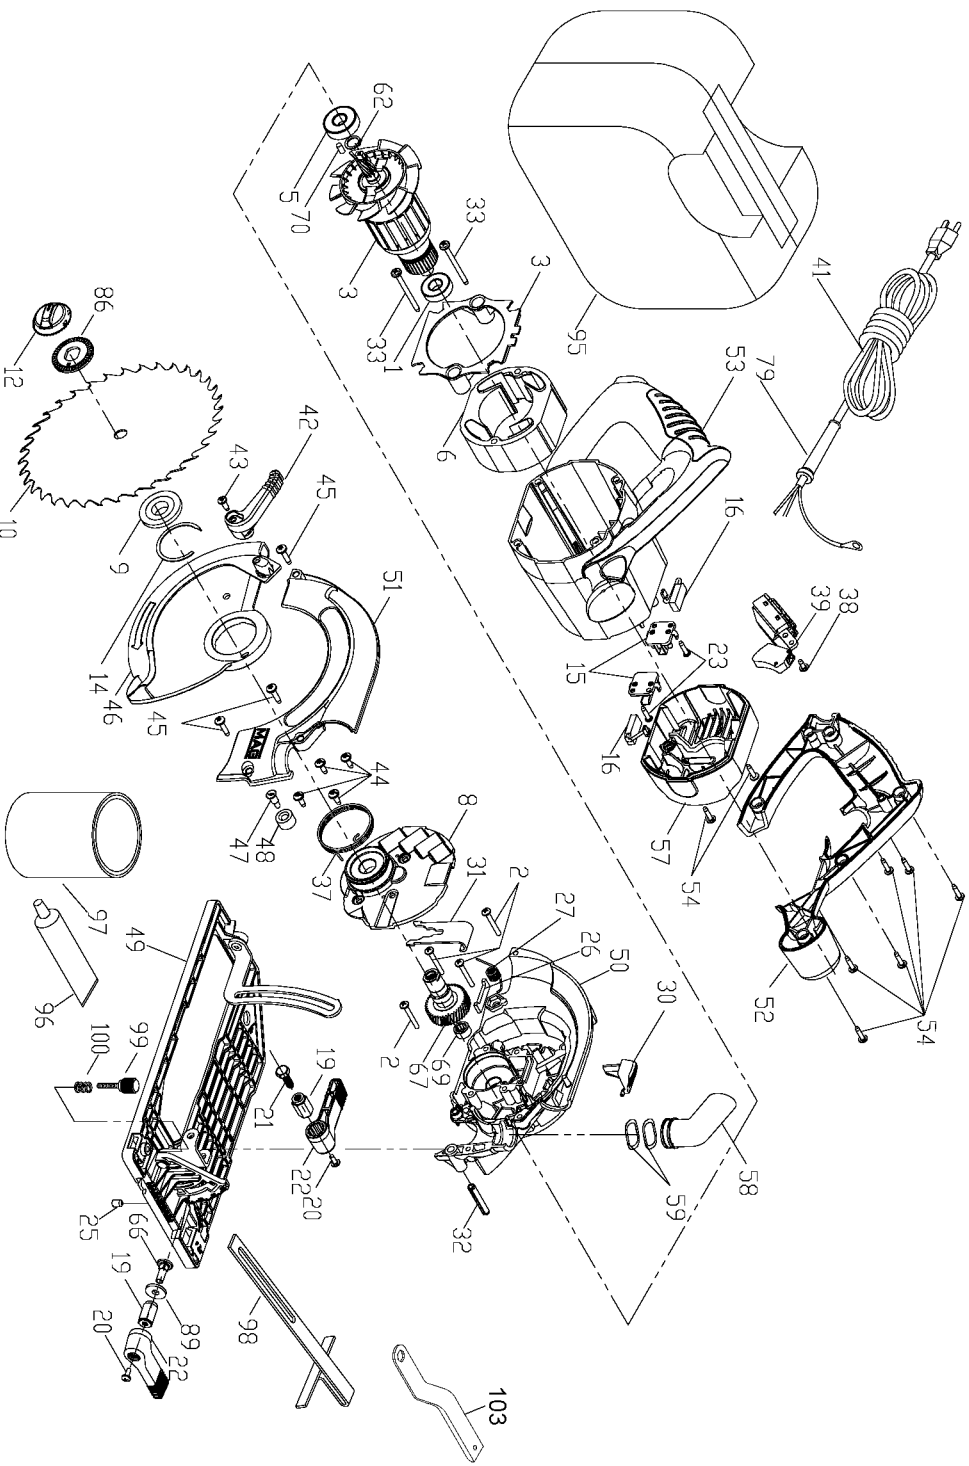

PORTER-CABLE 7 1/4" CIRCULAR SAW RH

WARNING: Electrical repairs should only be attempted by trained repairmen. Contact the nearest Porter-Cable Service Center or other competent repair center.

324MAG 325MAG

Parts List for 324MAG Type 1

Item Number	Part Number	Description	Qty Required
1	886333SV	BALL BEARING	1
2	864721	SCREW	4
3	A01950	ARMATURE W/BAFFLE	1
5	879010	BEARING	1
6	A01951	FIELD	1
8	A10507	COVER	1
9	880253	INNER BLADE FLANGE	1
12	876053	BLADE BOLT	1
12	648112-00	BOLT ASSY	1
14	879289	SNAP RING	1
15	A03069	BRUSH HOLDER	2
16	A05003	BRUSH	2
19	910048	NUT	2
20	802764	SCREW	2
21	907829	HEX BOLT	1
22	907828	ADJUSTING LEVER	1
23	893792	SCREW	2
25	876016	SET SCREW	1
26	909936	FELT SEAL	1
27	911907	SPRING	1
30	907815	SPINDLE LOCK BUTTON	1
31	A03141	LOCK PLATE	1
32	A05556	ROLL PIN	1
33	872906	FIELD SCREW	2
37	A03693	SPRING	1
38	882185	SCREW MACHINE STEEL	1
39	A01953	SS/A-SWITCH 20A	1

Parts List for 324MAG Type 1

Item Number	Part Number	Description	Qty Required
41	N017151	CORDSET	1
41	N017151	CORDSET	1
42	910374	LEVER	1
43	883541	SCREW	1
44	886538	SCREW	4
45	890753	SCREW	10
46	A12988	LOWER GUARD	1
47	879548	SCREW	1
48	845359	BUMPER	1
49	A01956	SS/A-BASE ASSEMBLY	1
50	A05804	GEAR HSG ASSY	1
51	A07282	UPPER GUARD	1
52	000000-00	No Longer Available	1
53	907820	MOTOR HSG	1
54	879678	SCREW	8
57	907822	MOTOR CAP	1
58	908792-01	DUST TUBE	1
59	881171	LOAD WASHER	1
62	684179	RETAINING RING	1
66	913224	SCREW	10
67	654843-00	SS/A-JACKSHAFT ASSEM	1
69	684188	BEARING	1
70	810425	PLUG	1
79	901266	STRAIN RELIEVER	1
86	908895	WASHER	1
89	859359	WASHER	1
95	A11901	BAG	1

Parts List for 324MAG Type 1

Item Number	Part Number	Description	Qty Required
96	878499	TUBE GREASE	1
97	879751	LUBRICANT 4 LBS	1
98	000000-00	No Longer Available	1
99	842935	SCREW	10
100	823383	SPRING	1
103	145378-01	WRENCH	1