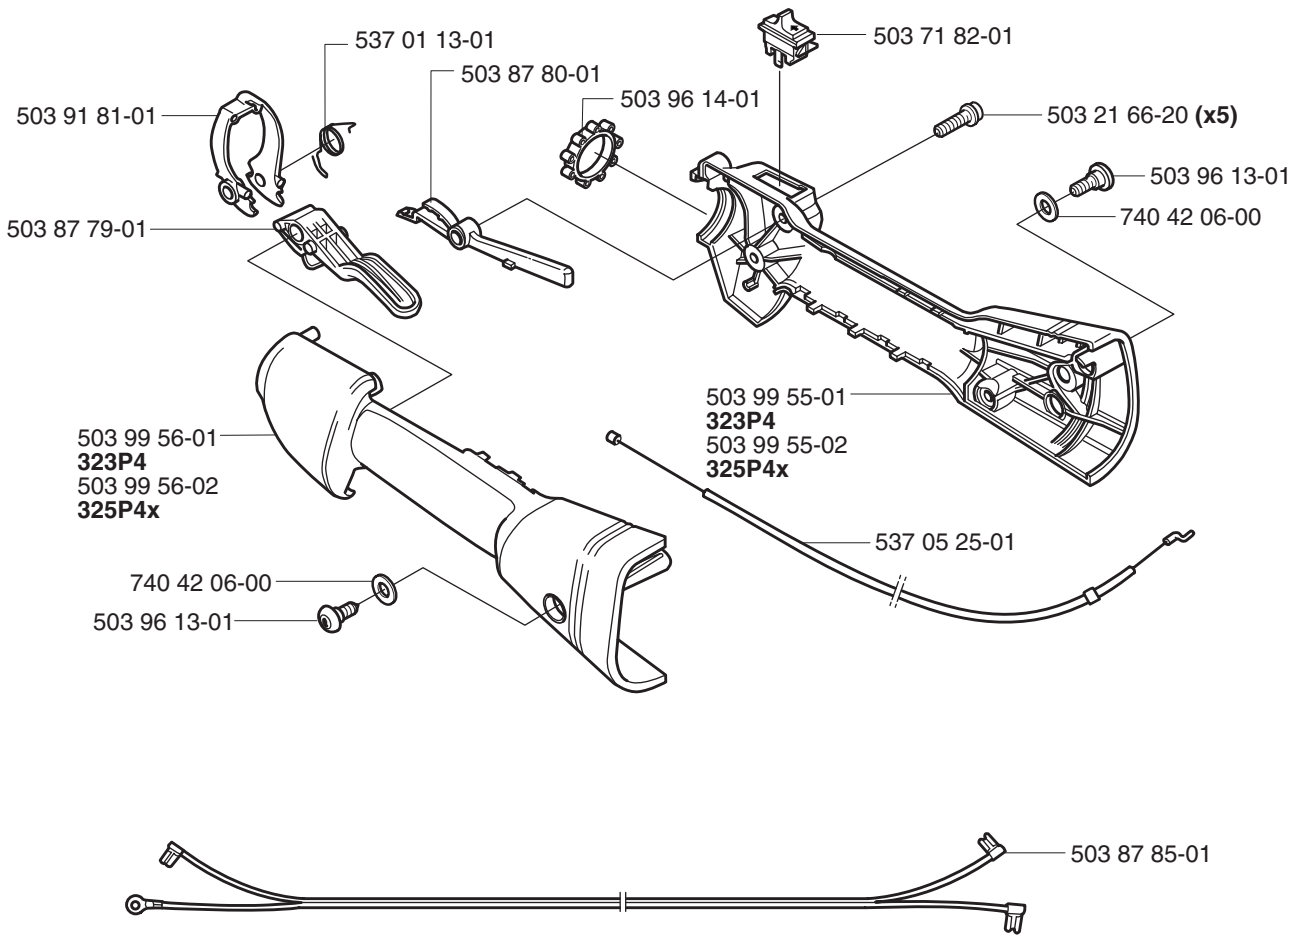

D

E

Husqvarna
325P4
X-SERIES

503 98 12-34 325P4x

Husqvarna
323P4

503 98 12-39 323P4