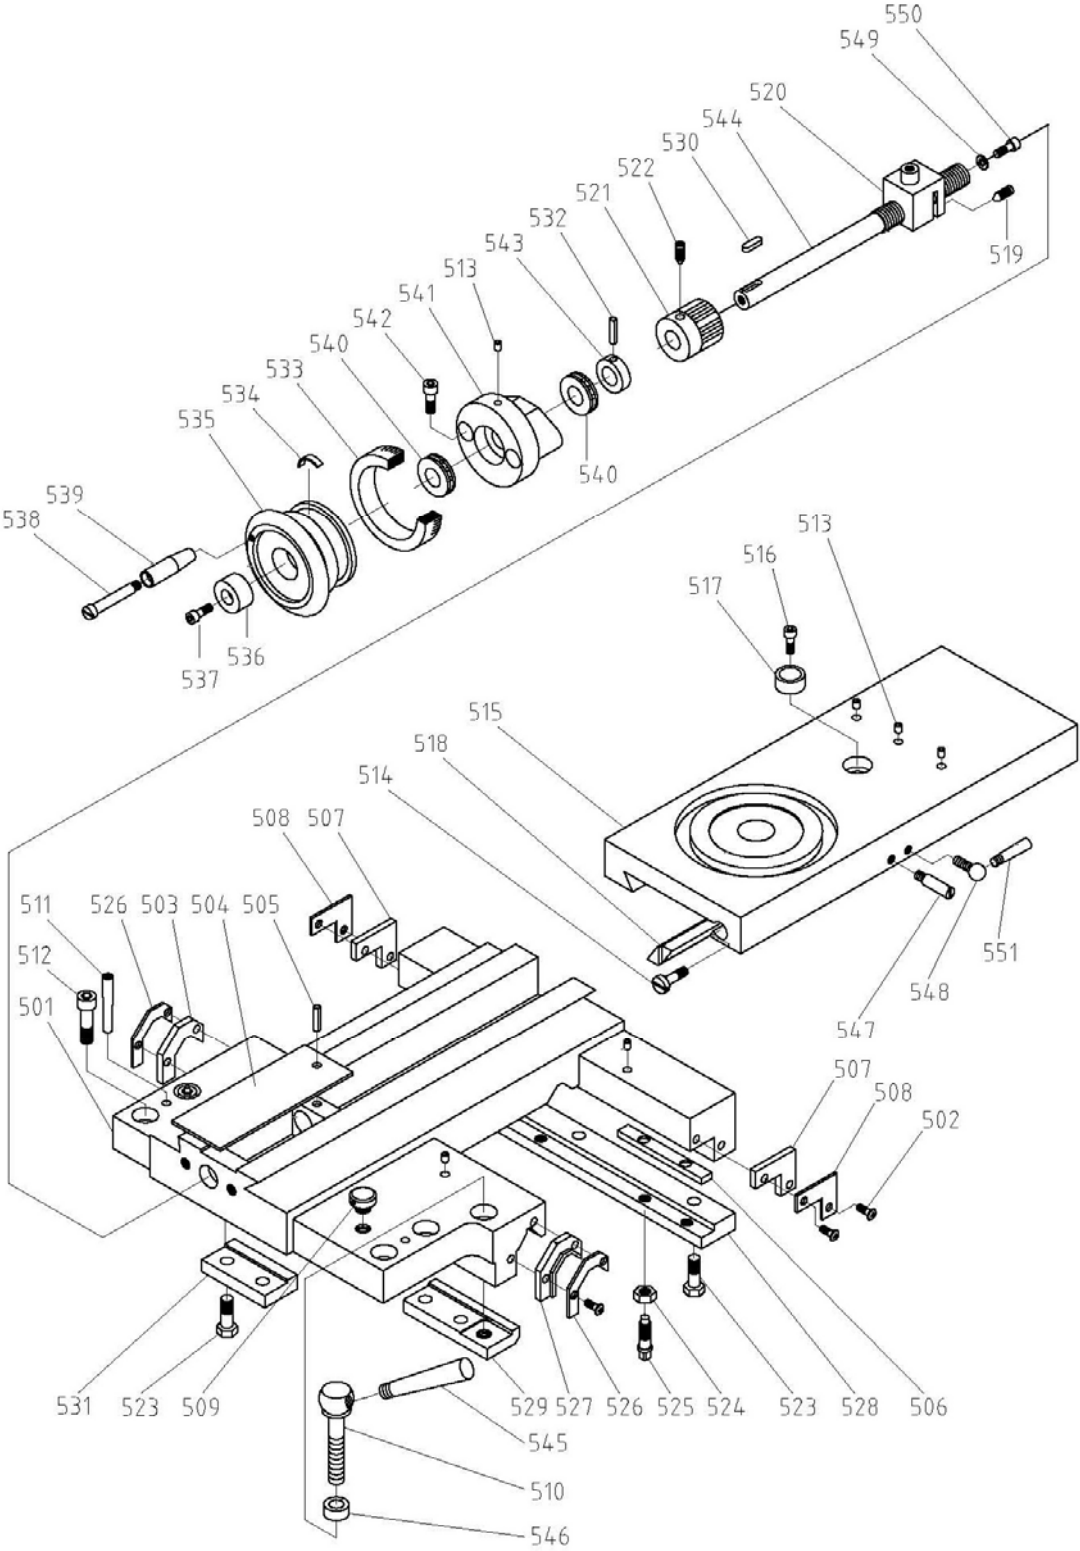

13.5.1 Cross Slide Assembly – Exploded View

13.5.2 Cross Slide Assembly – Parts List

Index No.	Part No.	Description	Size	Qty
501	GHB1236-501	Saddle		1
502	TS-1533042	Phillips Pan Hd Mach Screw	M5X12	8
503	GHB1236-503	Wiper		1
504	GHB1236-504	Cover		1
505	6295178	Roll Pin	3X10MM	1
506	GHB1236-506	Press plate		2
507	GHB1236-507	Press plate		2
508	GHB1236-508	Wiper		1
509	GHB1236-509	Screw		1
510	GHB1236-510	Screw		1
511	GHB1236-511	Taper Pin	6X45MM	2
512	TS-1505041	Hex Socket Cap Screw	M10x30	4
513	BDB919-021	Ball Oiler	6MM	6
514	GHB1236-514	Screw		2
515	GHB1236-515	Tool post		1
516	TS-1503031	Hex Socket Cap Screw	M6x12	1
517	GHB1236-517	Bushing		1
518	GHB1236-518	Gib		1
519	TS-1521051	Socket Set Screw CP	M4x12	2
520	GHB1236-520	Nut		1
521	GHB1236-521	Gear		1
522	TS-2276081	Socket Set Screw CP	M6x8	1
523	TS-1490041	Hex Cap Screw	M8x25	7
524	TS-1540061	Hex Nut	M8	4
525	GHB1236-525	Screw, splcl	M8x25	4
526	GHB1236-526	Press plate		2
527	GHB1236-527	Wiper		1
528	GHB1236-528	Press Plate		1
529	GHB1236-529	Press Plate		1
530	5510675	Key, Double Rd Hd	5x20MM	1
531	GHB1236-531	Press Plate		1
532	PN04002408	Roll Pin	4X25MM	1
533	GHB1236-533	Index Ring		1
534	BDB919-711	Leaf Spring		1
535	GHB1236-535	Handwheel		1
536	GHB1236-536	Washer		1
537	TS-1503041	Hex Socket Cap Screw	M6x16	1
538	GHB1236-538	Handle screw		1
539	GHB1236-539	Handle		1
540	BB-51102	Bearing	51102	2
541	GHB1236-541	Bracket		1
542	TS-1504061	Hex Socket Cap Screw	M8x30	2
543	GHB1236-543	Collar		1
544	GHB1236-544	Guide Screw		1
545	GHB1236-545	Handle		1
546	GHB1236-546	Collar		1
547	GHB1236-547	Screw		1
548	GHB1236-548	Screw		1
549	TS-1550031	Flat Washer	M5	1
550	TS-1502031	Hex Socket Cap Screw	M5x12	1
551	GHB1236-551	Handle		1