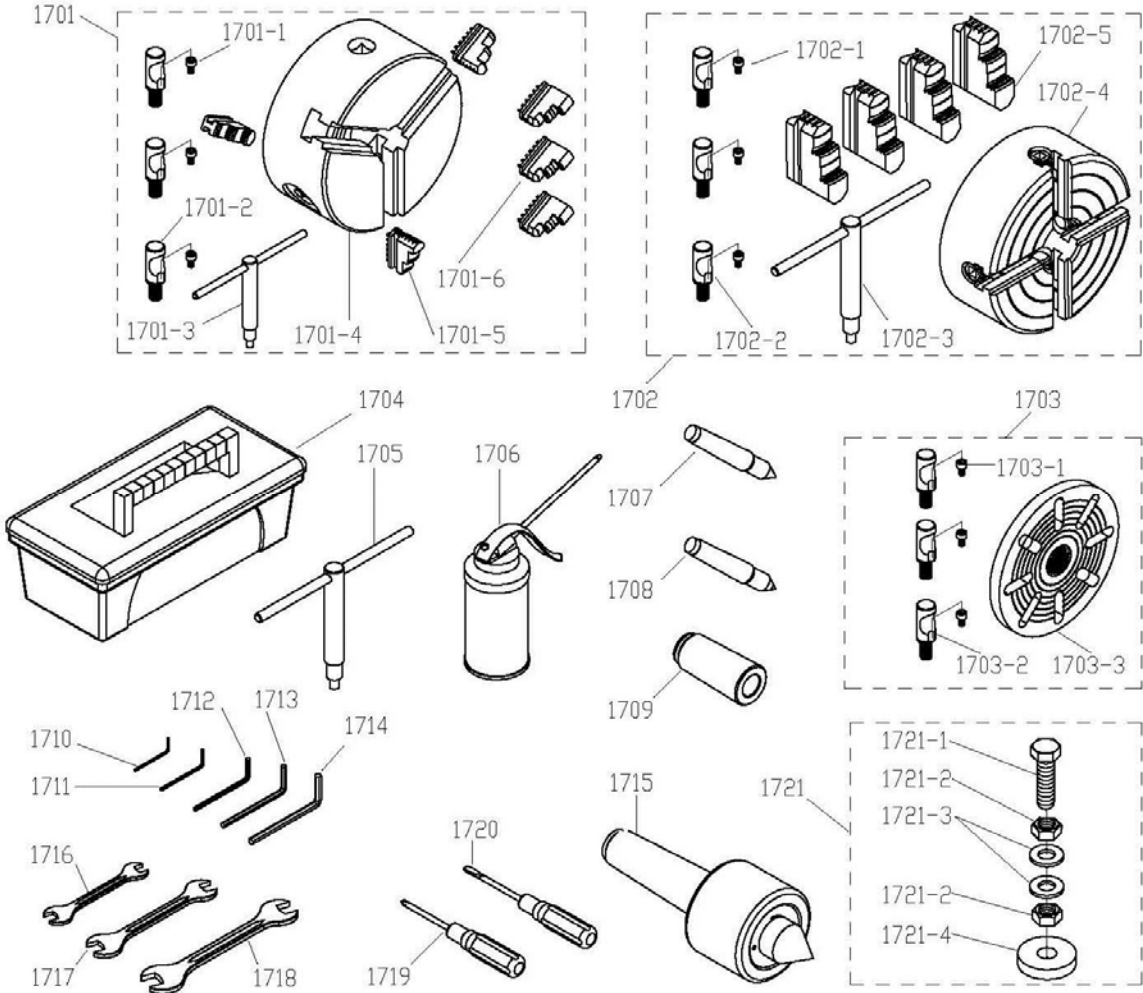

13.15.1 Accessories – Exploded View