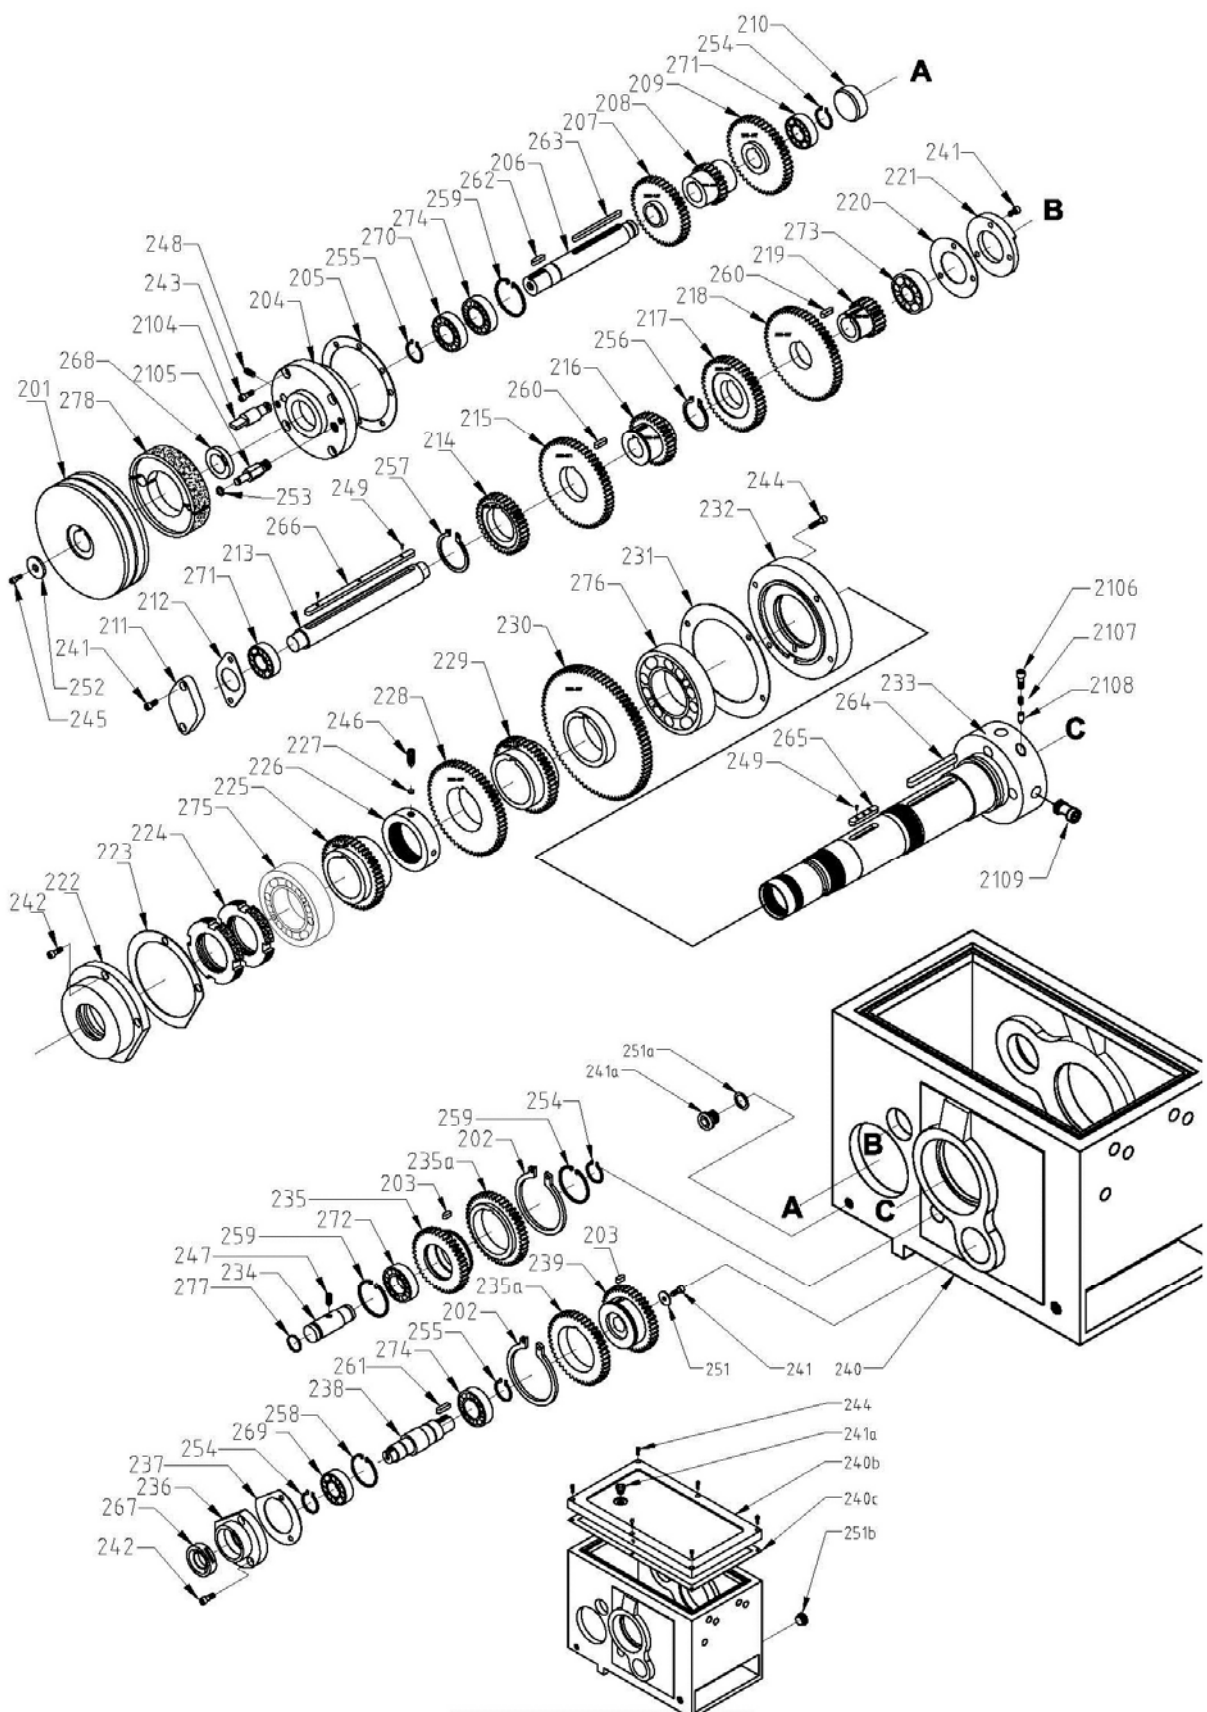

13.2.1 Headstock Assembly – Exploded View