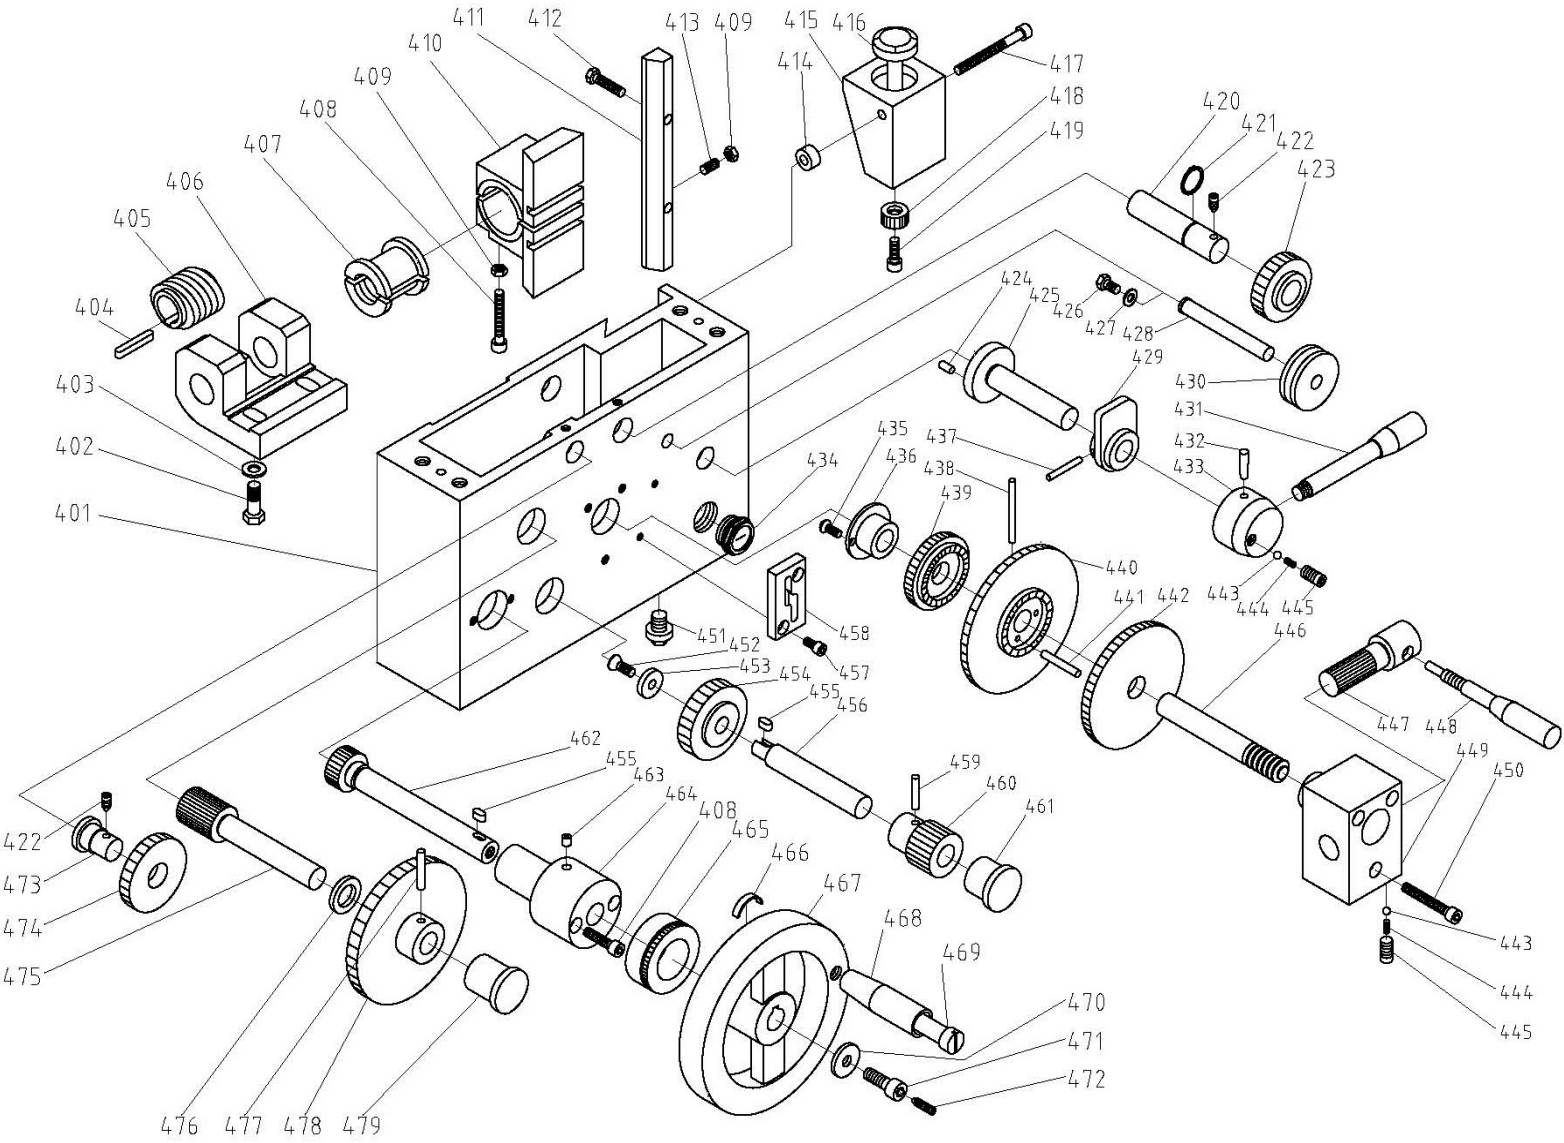

13.4.1 Apron Assembly – Exploded View

13.4.2 Apron Assembly – Parts List

Index No.	Part No.	Description	Size	Qty
401	GHB1236-401	Apron Casting		1
402	TS-1490051	Hex Cap Screw	M8X30	2
403	TS-1550061	Flat Washer	M8	1
404	3K00194	Key, Double Rd Hd	5X36MM	1
405	GHB1236-405	Worm		1
406	GHB1236-406	Bracket		1
407	GHB1236-407	Half Nut		1
408	TS-1503091	Hex Socket Hd Cap Screw	M6X40	3
409	TS-1540041	Hex Nut	M6	3
410	GHB1236-410	Bracket		1
411	GHB1236-411	Gib		1
412	TS-1482051	Hex Cap Screw	M6X25	2
413	A175A	Socket Set Screw	M6X15	2
414	GHB1236-414	Washer		1
415	GHB1236-415	Bracket		1
416	GHB1236-416	Shaft		1
417	GHB1236-417	Hex Socket Hd Cap Screw	M6X60	1
418	GHB1236-418	Gear		1
419	6286490	Hex Socket Hd Cap Screw	M6X15	1
420	GHB1236-420	Shaft		1
421	F006046	C-Retaining Ring, Ext	18MM	1
422	TS-1523011	Socket Set Screw CP	M6X6	2
423	GHB1236-423	Gear		1
424	F004035	Dowel Pin	5X10MM	2
425	GHB1236-425	Shaft		1
426	TS-1482011	Hex Cap Screw	M6X10	1
427	TS-1550041	Flat Washer	M6	1
428	GHB1236-428	Shaft		1
429	GHB1236-429	Locating Block		1
430	GHB1236-430	Grooved Disc		1
431	GHB1236-431	Lever		1
432	GB117-5X40	Taper Pin	5X40MM	1
433	GHB1236-433	Lever Hub		1
434	BDB919-606	Oil Sight Glass	M22X1.5	1
435	TS-1533042	Phillips Pan Hd Mach Screw	M5X12	2
436	GHB1236-436	Washer		1
437	WSS3-017	Roll Pin	4X30MM	1
438	F012094	Roll Pin	4X50MM	1
439	GHB1236-439	Gear		1
440	GHB1236-440	Gear		1
441	F004044	Dowel Pin	5X33MM	3
442	GHB1236-442	Gear		1
443	SB-6MM	Steel Ball	6MM	2
444	GHB1236-444	Spring		2
445	F010439	Socket Set Screw FP	M8X8	2
446	GHB1236-446	Shaft		1
447	GHB1236-447	Gear		1
448	GHB1236-448	Lever		1
449	GHB1236-449	Bracket		1
450	TS-1503101	Hex Socket Hd Cap Screw	M6X45	3
451	GHB1236-451	Oil Plug	M10X1	1
452	TS-2286121	Phillips Flat Hd Mach Screw	M6X12	1
453	GHB1236-453	Washer		1
454	GHB1236-454	Gear		1
455	GHD20PF-296	Key, Double Rd Hd	5X10	2
456	GHB1236-456	Shaft		1
457	TS-1502021	Hex Socket Hd Cap Screw	M5X10	2
458	GHB1236-458	Locating Block		1
459	D-11	Roll Pin	5X25	1
460	GHB1236-460	Gear		1