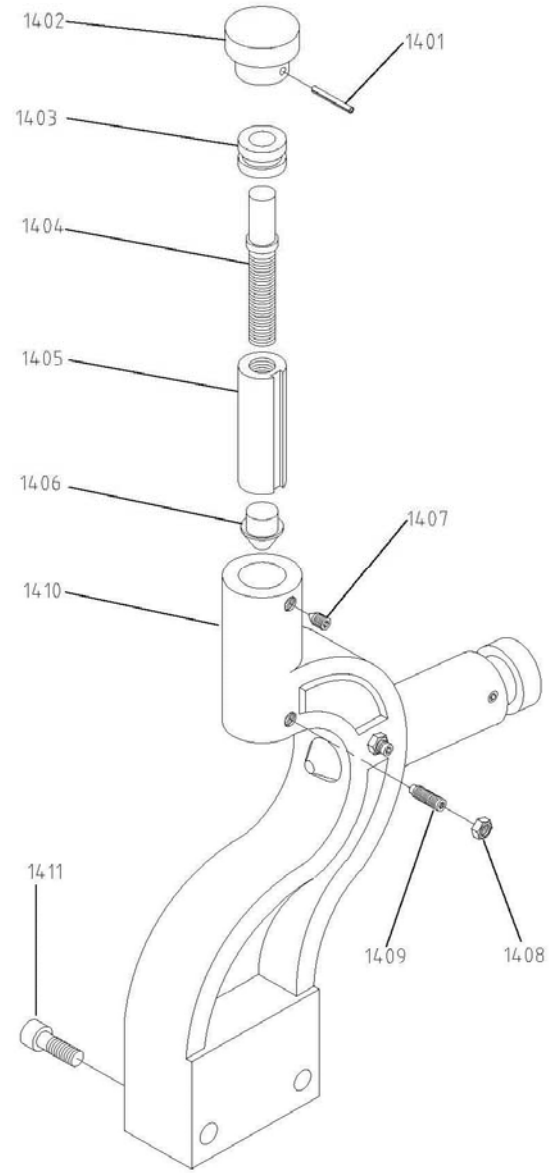

13.13.1 Steady Rest and Follow Rest – Parts List