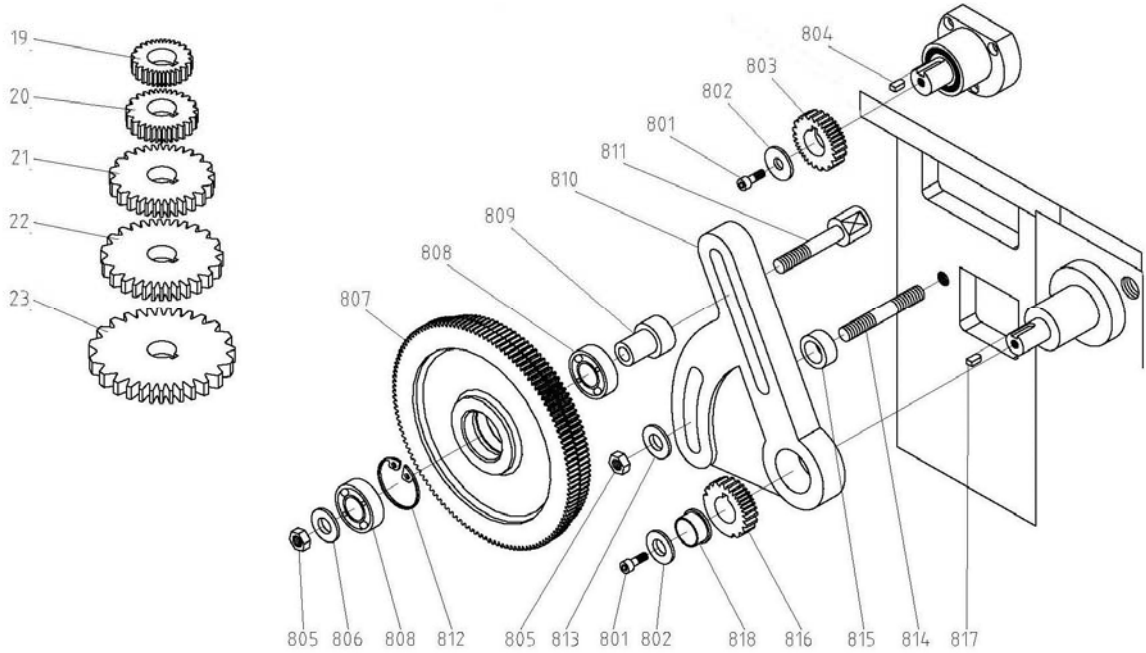

13.8.1 Change Gears – Exploded View

13.8.2 Change Gears – Parts List

Index No.	Part No.	Description	Size	Qty
801	GHB1236-801	Hex Socket Hd Cap Screw	M6X12	2
802	GHB1236-389	Flat Washer, Large	M6	2
803	GHB1236-803	Gear	24T	1
804	KF2R5508	Key, Double Rd Hd	A5X8	1
805	TS-1540071	Hex Nut	M10	2
806	TS-1550071	Flat Washer	M10	1
807	GHB1236-807	Compound Gear	120T/127T	1
808	BB-6003	Bearing	6003	2
809	GHB1236-809	Collar		1
810	GHB1236-810	Quadrant		1
811	GHB1236-811	Screw		1
812	F006033	C-Retaining Ring, Int	35MM	1
813	TS-1550071	Flat Washer	M10	1
814	GHB1236-814	Double End Stud	M10X60	1
815	GHB1236-815	Spacer		1
816	GHB1236-816	Gear	48T	1
817	KF2R5508	Key, Double Rd Hd	A5X8MM	1
818	GHB1236-818	Washer		1
819	GHB1236-819	Change gear	22T	1
820	GHB1236-820	Change gear	26T	1
821	GHB1236-821	Change gear	38T	1
822	GHB1236-822	Change gear	44T	1
823	GHB1236-823	Change gear	52T	1