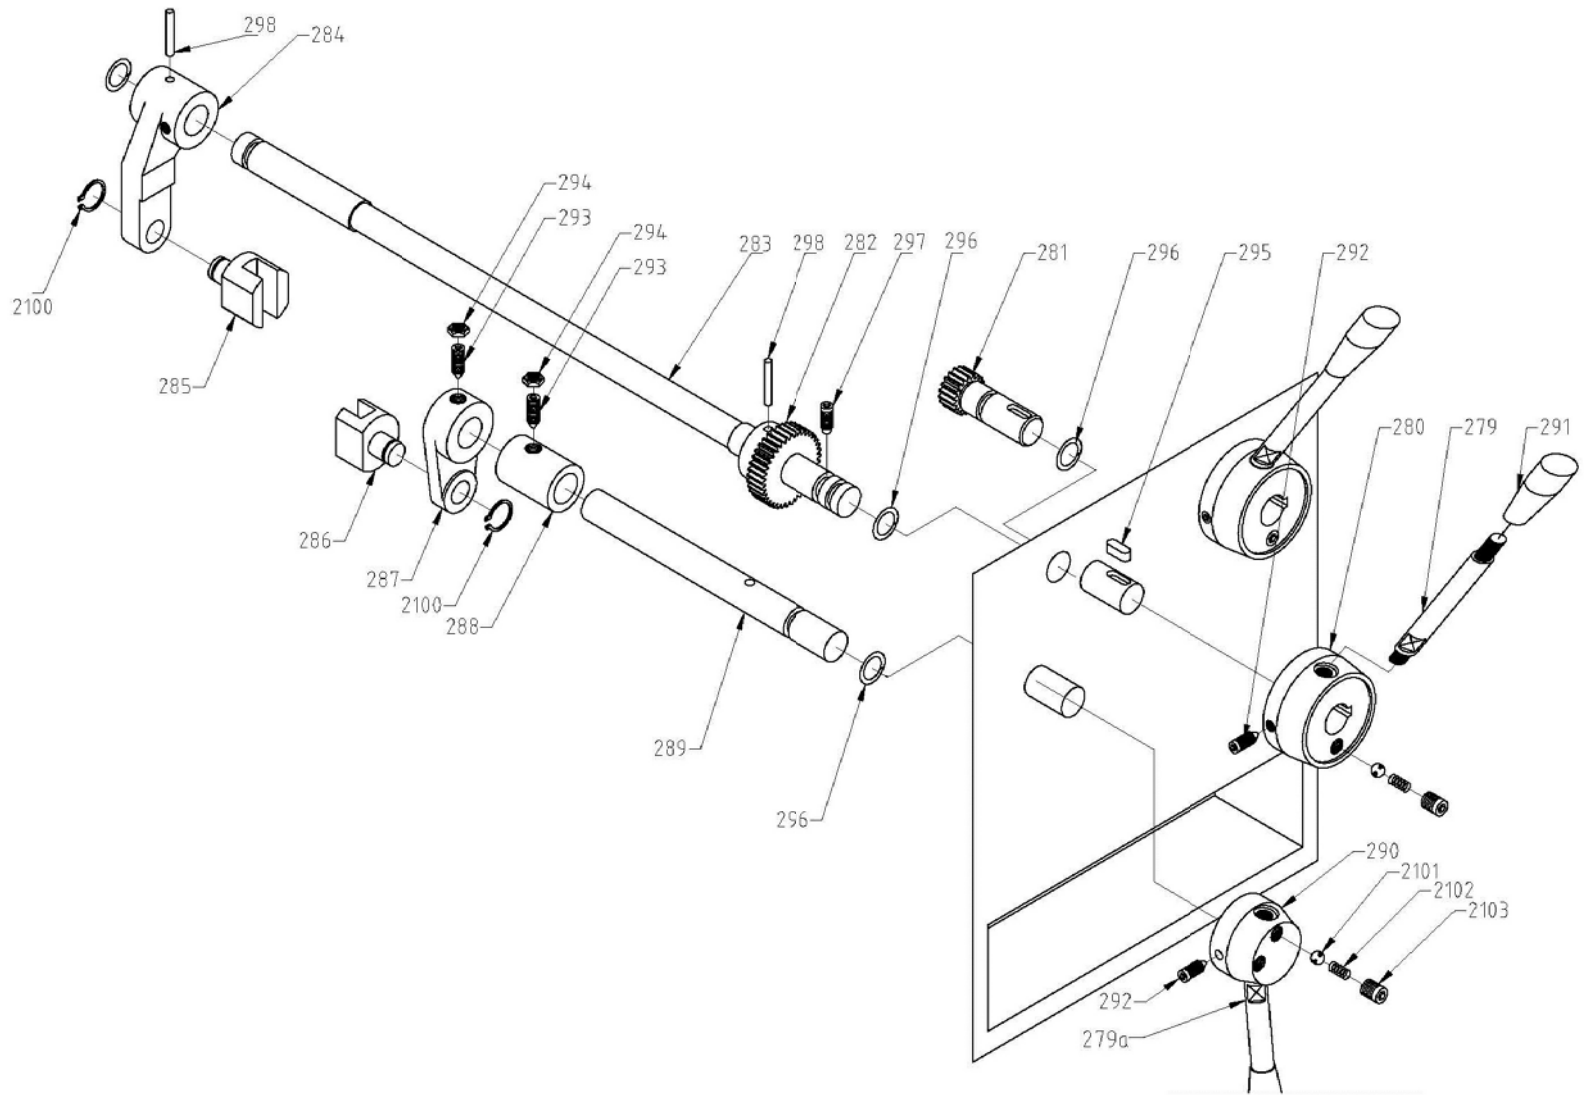

13.2.2 Headstock Assembly – Parts List

Index No.	Part No.	Description	Size	Qty
201	GHB1236-201	Pulley	155x42	1
202	F006057	C-Retaining Ring, Ext	60mm	2
203	MFC1000-35	Key, Double Rd Hd	A5x12MM	2
204	GHB1236-204	Cover		1
205	GHB1236-205	Gasket		1
206	GHB1236-206	Shaft		1
207	GHB1236-207	Gear	42T	1
208	GHB1236-208	Gear	23T	1
209	GHB1236-209	Gear	47T	1
210	GHB1236-210	Cover		1
211	GHB1236-211	Cover		1
212	GHB1236-212	Gasket		1
213	GHB1236-213	Shaft		1
214	GHB1236-214	Gear	36T	1
215	GHB1236-215	Gear	55T	1
216	GHB1236-216	Gear	31T	1
217	GHB1236-217	Gear	45T	1
218	GHB1236-218	Gear	58T	1
219	GHB1236-219	Gear	21T	1
220	GHB1236-220	Gasket		1
221	GHB1236-221	Cover		1
222	GHB1236-222	Cover		1
223	GHB1236-223	Gasket		1
224	GHB1236-224	Nut		2
225	GHB1236-225	Gear	45T	1
226	GHB1236-226	Nut		1
227	GHB1236-227	Collar	6X2	1
228	GHB1236-228	Gear	59T	1
229	GHB1236-229	Gear	46T	1
230	GHB1236-230	Gear	83T	1
231	GHB1236-231	Gasket		1
232	GHB1236-232	Cover		1
233	GHB1236-233	Spindle		1
234	GHB1236-234	Shaft		1
235	GHB1236-235	Gear	40T	1
235a	GHB1236-235A	Gear	45T	2
236	GHB1236-236	Cover		1
237	GHB1236-237	Washer		1
238	GHB1236-238	Shaft		1
239	GHB1236-239	Gear	40T	1
240	GHB1236-240	Headstock Casting		1
240b	GHB1236-240B	Cover		1
240c	GHB1236-240C	Washer		1
241	TS-1503031	Hex Socket Hd Cap Screw	M6X12	6
241a	GHB1236-241A	Oil Sight Glass	M16X1.5	2
242	TS-1503041	Hex Socket Hd Cap Screw	M6X16	7
243	TS-1503051	Hex Socket Hd Cap Screw	M6X20	4
244	TS-1503061	Hex Socket Hd Cap Screw	M6X25	10
245	TS-1504041	Hex Socket Hd Cap Screw	M8X20	1
246	TS-1524011	Socket Set Screw	M8X8	2
247	F010404	Socket Set Screw CP	M6X16	1
248	TS-1522041	Socket Set Screw	M5X12	1
249	TS-1531022	Phillips Pan Hd Mach Screw	M3X8	4
251	TS-1550041	Washer	6MM	1
251a	GHB1236-251A	Copper Washer	16MM	1
251b	GHB1236-251B	Oil Seal	M22X1.5	1
252	TS-1550061	Flat Washer	8MM	1
253	F006039	C-Retaining Ring, Ext	8MM	1
254	5507632	C-Retaining Ring, Ext	20MM	3
255	5507633	C-Retaining Ring, Ext	25MM	2