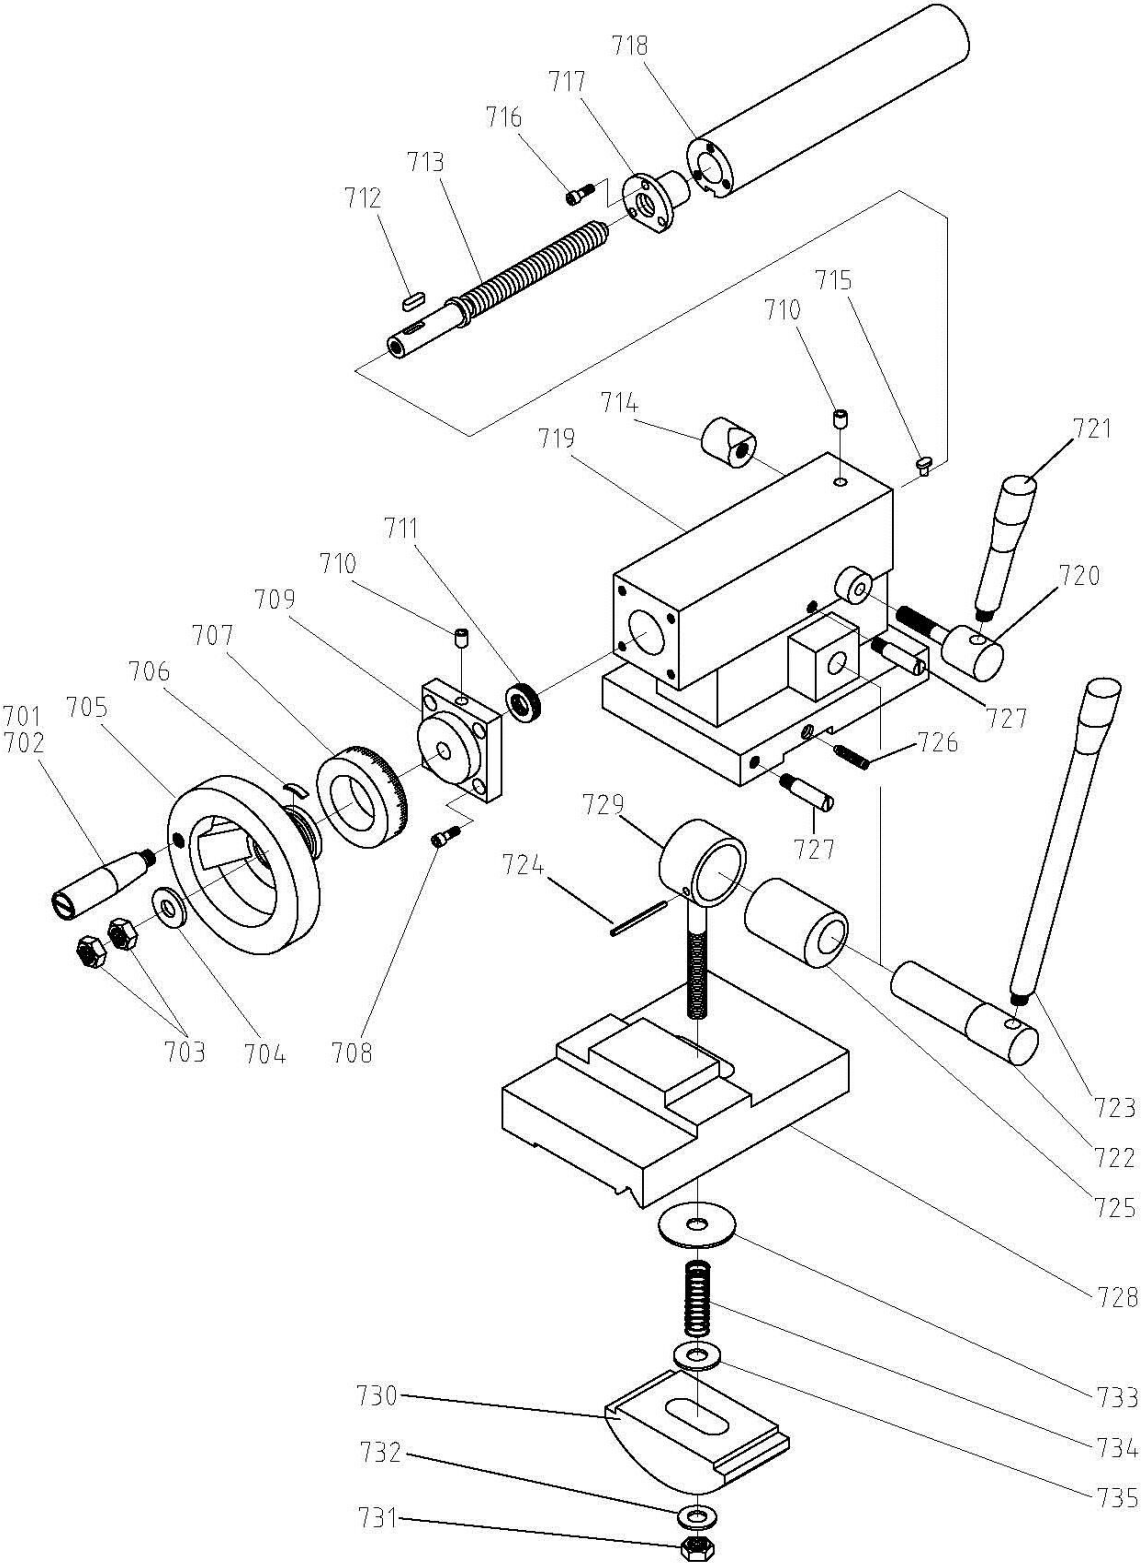

13.7.1 Tailstock Assembly – Exploded View

13.7.2 Tailstock Assembly – Parts List

Index No.	Part No.	Description	Size	Qty
701	GHB1236-701	Handle		1
702	GHB1236-702	Handle Screw		1
703	TS-1540071	Hex Nut	M10	2
704	TS-1550071	Flat Washer	M10	1
705	GHB1236-705	Handwheel		1
706	GHB1236-706	Leaf Spring		1
707	GHB1236-707	Index Ring		1
708	TS-1503041	Hex Socket Hd Cap Screw	M6X16	4
709	GHB1236-709	Bracket		1
710	BDB919-021	Ball Oiler	6MM	2
711	BB-51101	Bearing	51101	1
712	GHB1340-G100	Key, Double Rd Hd	A4X15	1
713	GHB1236-713	Lead Screw		1
714	GHB1236-714	Cam Lock Nut		1
715	GHB1236-715	Key, spcl		1
716	TS-1501041	Hex Socket Hd Cap Screw	M4x12	3
717	GHB1236-717	Nut		1
718	GHB1236-718	Quill		1
719	GHB1236-719	Tailstock Casting		1
720	GHB1236-720	Lock Screw		1
721	GHB1236-721	Handle		1
722	GHB1236-722	Shaft		1
723	GHB1236-723	Handle		1
724	GHB1340-116	Dowel Pin	5x30MM	1
725	GHB1236-725	Eccentric Collar		1
726	F010442	Socket Set Screw DP	M10x50	2
727	GHB1236-727	Screw		2
728	GHB1236-728	Tailstock Base		1
729	GHB1236-729	Collar		1
730	GHB1236-730	Base Shoe Black		1
731	TS-1540081	Hex Nut	M12	1
732	TS-2360121	Flat Washer	M12	1
733	GHB1236-733	Washer, spcl		1
734	GHB1236-734	Compression Spring		1
735	GHB1236-735	Washer, spcl		1