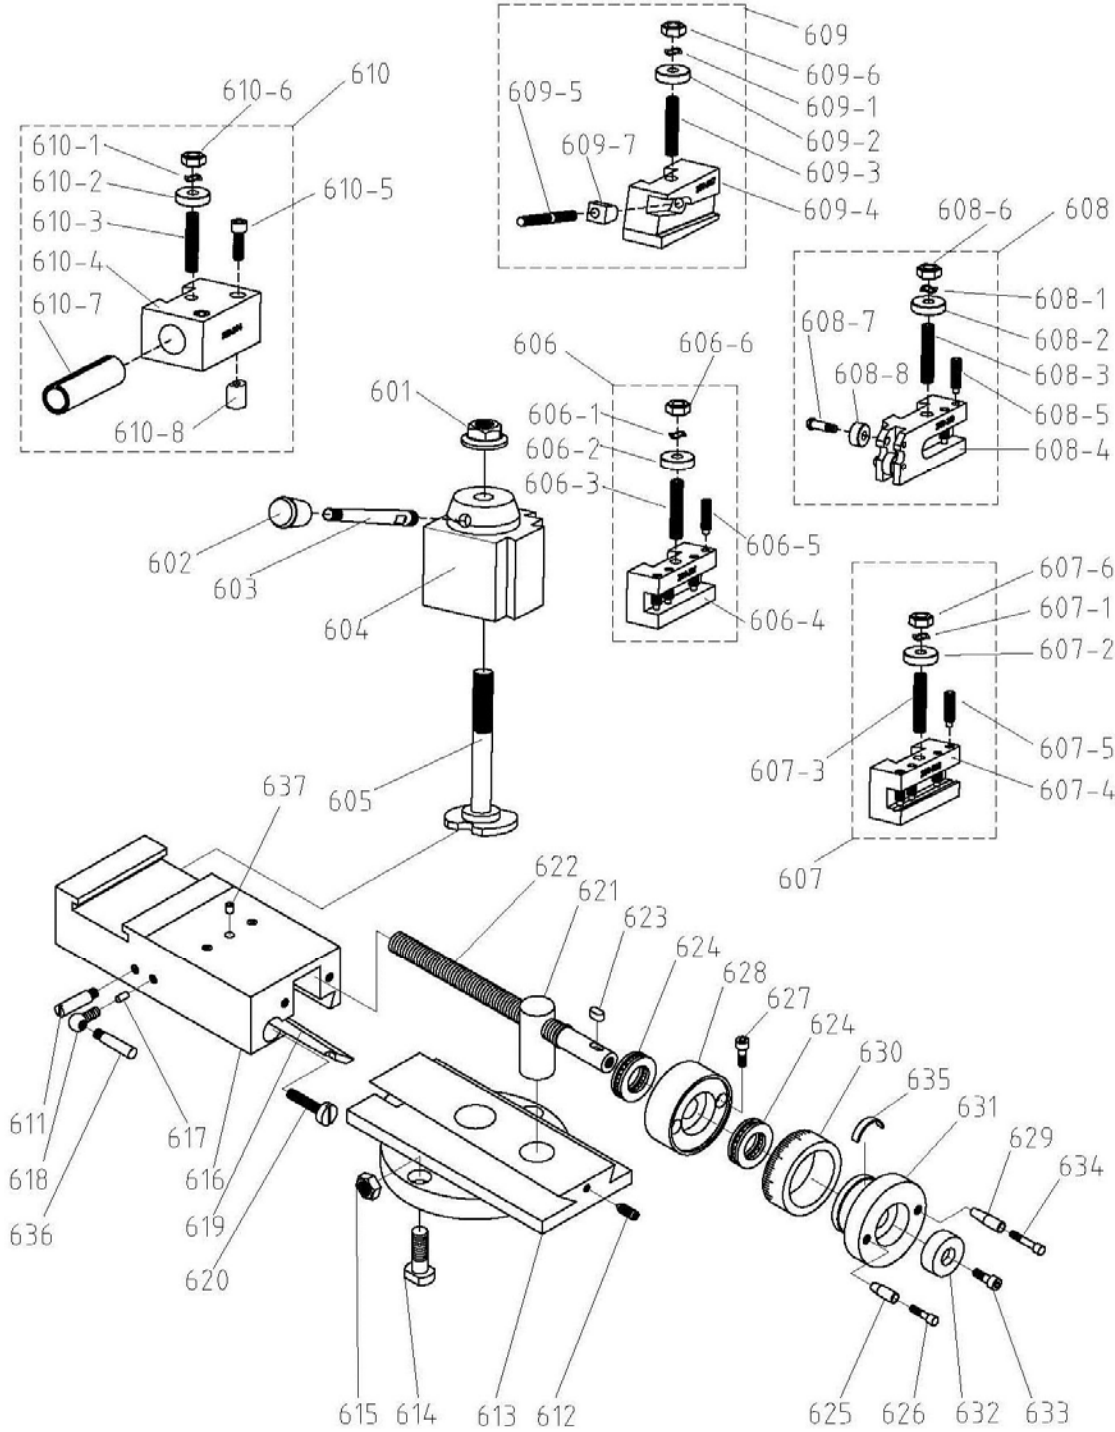

13.6.1 Compound Rest Assembly – Exploded View

13.6.2 Compound Rest Assembly – Parts List

Index No.	Part No.	Description	Size	Qty
601	GHB1236-601	Flange Nut	M16	1
602	GHB1236-602	Handle		1
603	GHB1236-603	Lever		1
604	GHB1236-604	Quick Change Tool Post Body		1
605	GHB1236-605	Mounting Shaft		1
606	GHB1236-606	Turning Facing Holder		1
606-1		Wave Washer	10MM	1
606-2		Round Thumb Nut	10MM	1
606-3		Socket Set Screw	M10X45	1
606-4		Facing Holder		1
606-5		Socket Set Screw	M10X20	4
606-6		Hex Nut	M10	1
607	GHB1236-607	Turning Facing Boring Holder		1
607-1		Wave Washer	10MM	1
607-2		Round Thumb Nut	10MM	1
607-3		Socket Set Screw	M10X45	1
607-4		Boring Facing Holder		1
607-5		Socket Set Screw	M10X20	4
607-6		Hex Nut	M10	1
608	GHB1236-608	Knurling Facing Holder		1
608-1		Wave Washer	10MM	1
608-2		Round Thumb Nut	10MM	1
608-3		Socket Set Screw	M10X45	1
608-4		Knurling Holder		1
608-5		Socket Set Screw	M10X20	2
608-6		Hex Nut	M10	1
608-7		Roller Shaft		2
608-8		Idler Wheel		2
609	GHB1236-609	Universal Parting Blade Holder		1
609-1		Wave Washer	10MM	1
609-2		Round Thumb Nut	10MM	1
609-3		Socket Set Screw	M10X45	1
609-4		Parting Holder		1
609-5		Screw		1
609-6		Hex Nut	M10	1
609-7		Lock Nut		1
610	GHB1236-610	Heavy Duty Boring Bar Holder		1
610-1		Wave Washer	10MM	1
610-2		Round Thumb Nut	10MM	1
610-3		Socket Set Screw	M10X45	1
610-4		Boring Bar Holder		1
610-5		Hex Socket Cap Screw		1
610-6		Hex Nut	M10	1
610-7		Elastic Sleeve		1
610-8		Lock Nut		1
611	GHB1236-547	Screw		1
612	TS-1523051	Socket Set Screw CP	M6x16	1
613	GHB1236-613	Compound Base		1
614	GHB1236-614	T-Screw		2
615	TS-1540071	Hex Nut	M10	2
616	GHB1236-616	Compound		1
617	GHB1236-617	Pin		1
618	GHB1236-548	Screw		1
619	GHB1236-619	Gib		1
620	GHB1236-620	Screw		2
621	GHB1236-621	Nut		1
622	GHB1236-622	Guide Screw		1
623	JMD1-039	Key, Double Rd Hd	A4x8	1
624	BB-51101	Bearing	51101	2
625	GHB1236-625	Short Handle		1