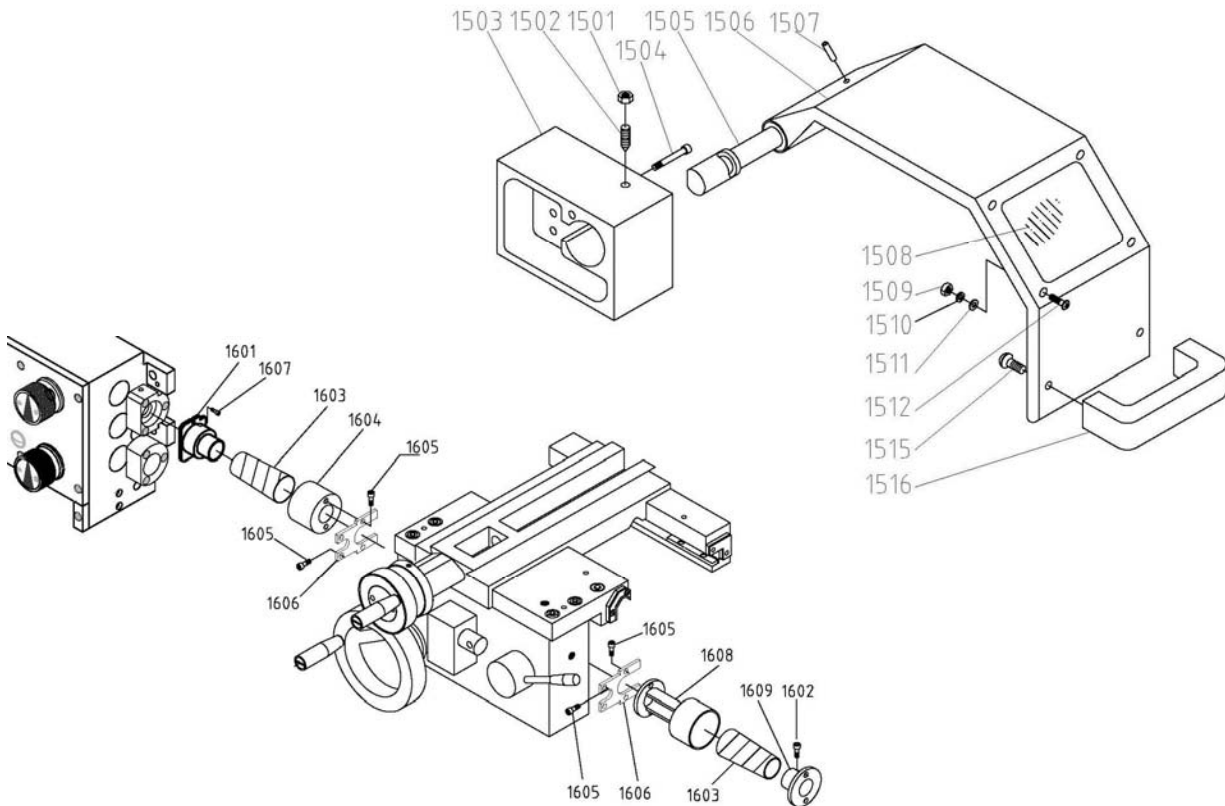

13.14.1 Chuck and Leadscrew Guards – Exploded View

13.14.2 Chuck and Leadscrew Guards – Parts List

Index No.	Part No.	Description	Size	Qty
1501	TS-1540041	Hex Nut	M6	1
1502	F010438	Socket Set Screw DP	M6 x16	1
1503	GHB1236-1503	Switch Box		1
1504	TS-1503101	Hex Socket Hd Cap Screw	M6x 45	2
1505	GHB1236-1505	Shaft		1
1506	GHB1236-1506	Chuck Guard		1
1507	701-118	Roll Pin	4X25MM	1
1508	GHB1236-1508	Acrylic Sheet		1
1509	TS-1540011	Hex Nut	M3	4
1510	TS-2361031	Lock Washer	M3	4
1511	TS-1550011	Flat Washer	M3	4
1512	F001156	Phillips Pan Hd Mach Screw	M3X12	4
1515	F001216	Phillips Pan Hd Mach Screw	M8X6	2
1516	GHB1236-1516	Handle		1
1601	GHB1236-1601	Left bracket		1
1602	TS-1502021	Hex Socket Hd Cap Screw	M5x10	2
1603	GHB1236-1603	Spring cover		2
1604	GHB1236-1604	Left Collar		1
1605	TS-1503031	Hex Socket Hd Cap Screw	M6x12	8
1606	GHB1236-1606	Bracket Plate		2
1607	TS-1501031	Hex Socket Hd Cap Screw	M4x10	2
1608	GHB1236-1608	Right Collar		1
1609	GHB1236-1609	Right Bracket		1