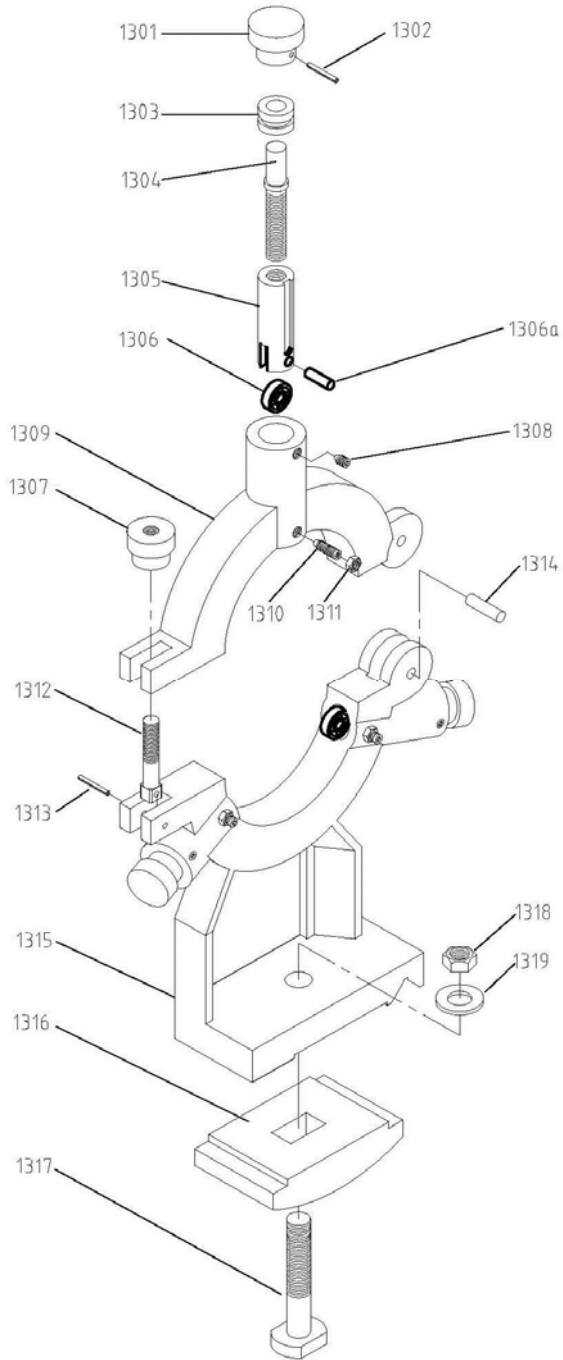

13.13.1 Steady Rest and Follow Rest – Parts List