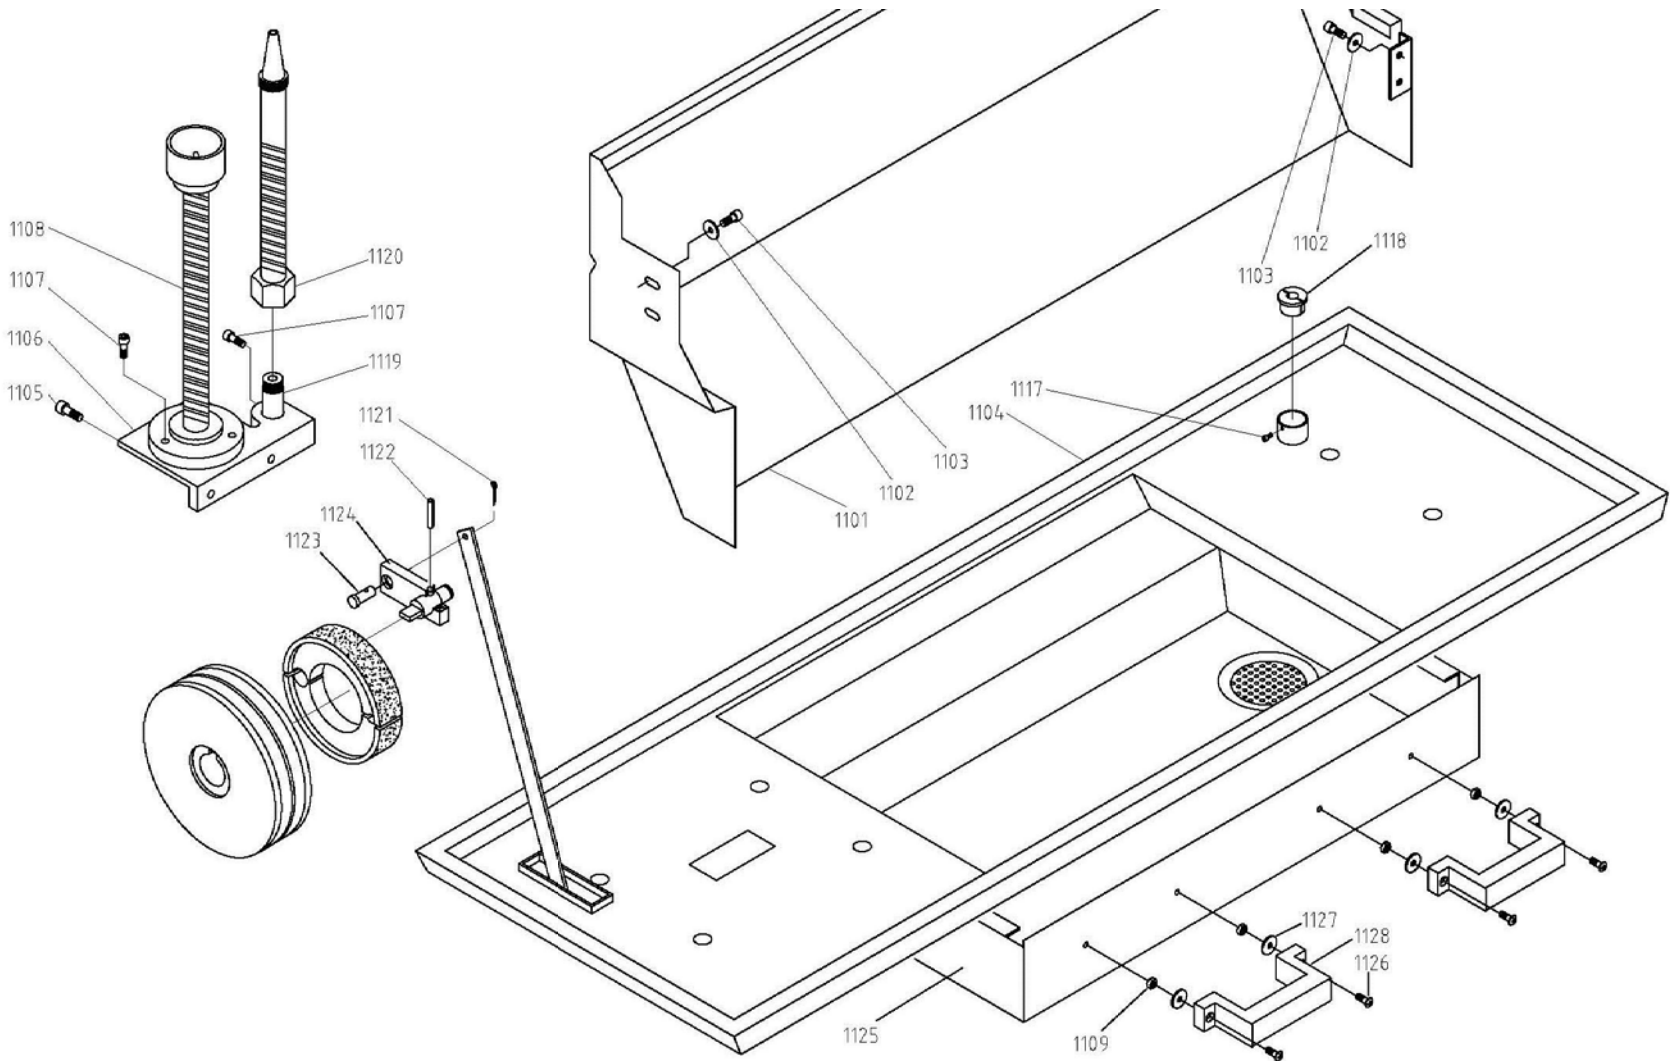

13.11.1 Stand/Brake/Coolant Pump – Exploded View