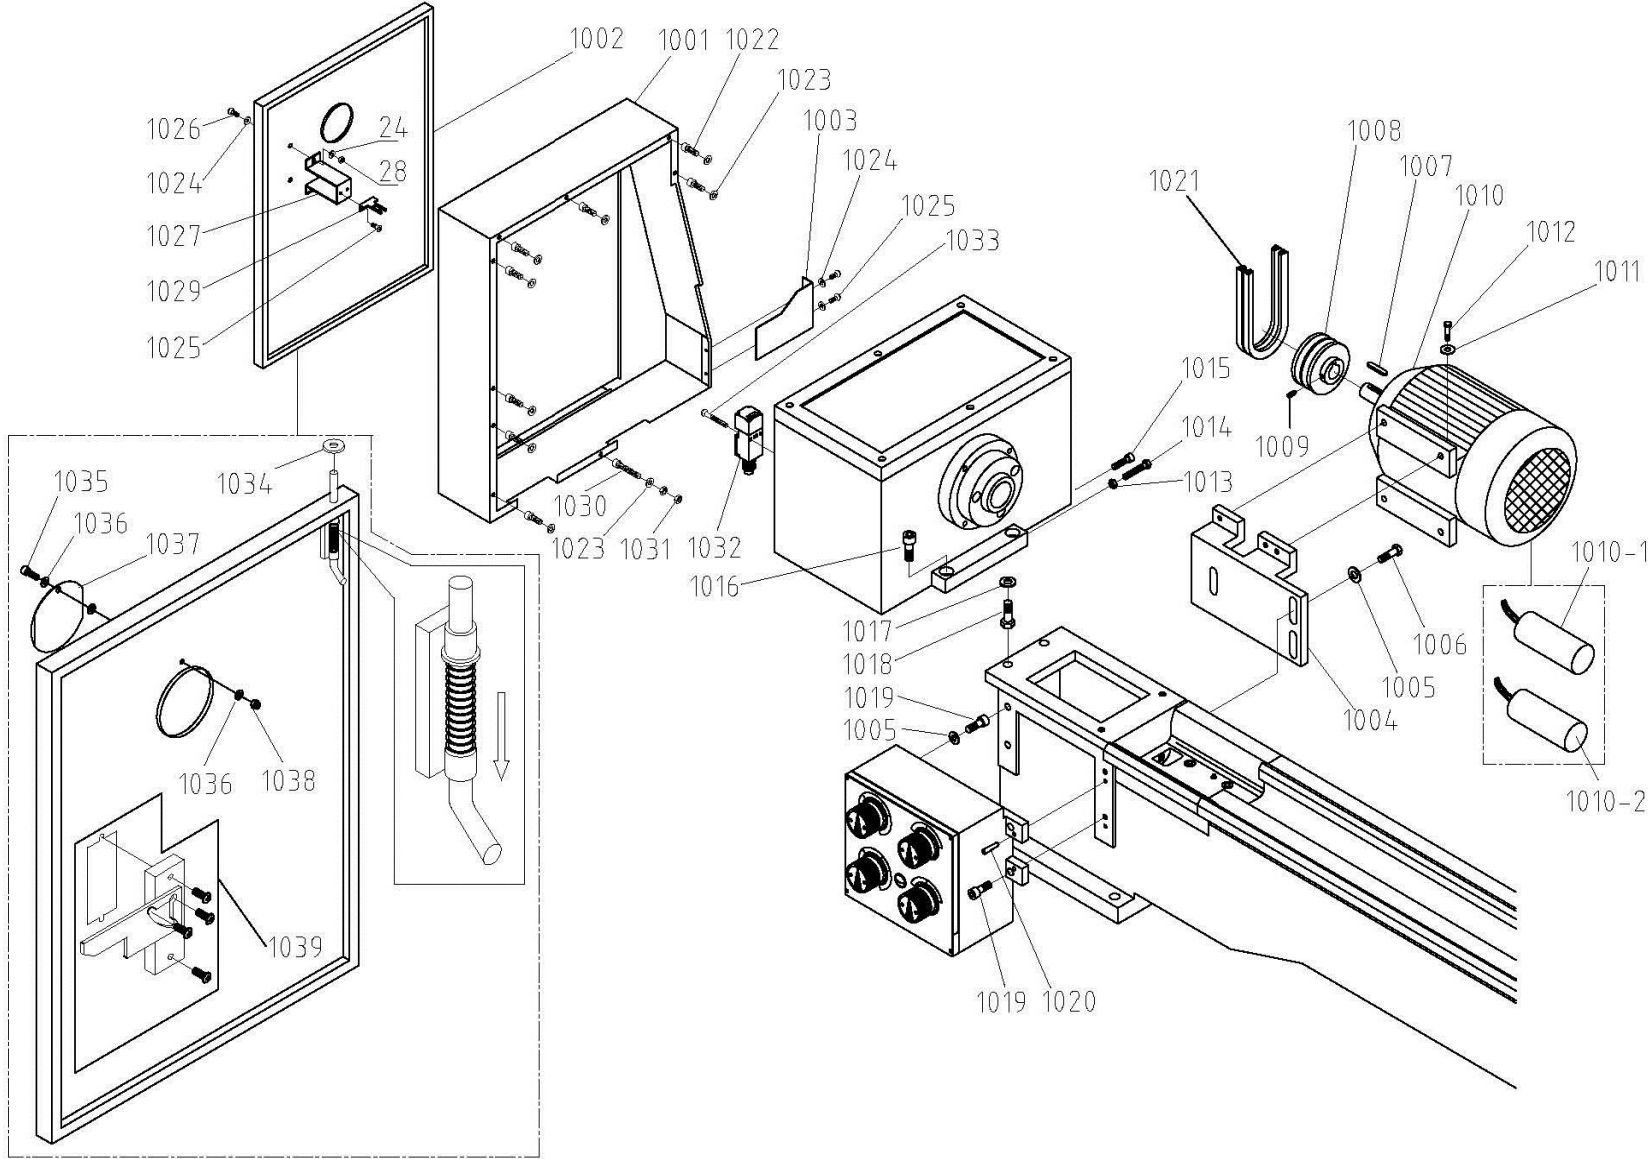

13.9.2 Feed Rod Assembly – Parts List

Index No.	Part No.	Description	Size	Qty
901	GHB1236-901	Lead Screw		1
902	GHB1236-902	Rod		1
903	GHB1236-903	Bracket		1
904	GB117-6X45	Taper Pin	6X45MM	2
905	TS-1504121	Hex Socket Hd Cap Screw	M8X60	2
906	BDB919-021	Ball Oiler	6MM	2
907	SB-6MM	Steel Ball	6MM	5
908	TS-1523031	Socket Set Screw CP	M6x10	1
909	GHB1236-909	Collar		1
910	GHB1236-910	Feed Rod		1
911	GHB1236-911	Key, spcl		1
912	PN04002408	Roll Pin	4X25MM	1
913	GHB1236-913	Bracket		1
914	GHB1236-914	Spring	10X1X12MM	1
915	TS-1503031	Hex Socket Hd Cap Screw	M6X12	2
916	GHB1236-916	Bracket		1
917	GHB1236-917	Tapered Knob	M10X50	1
918	GHB1236-918	Handle		1
919	F006053	C-Retaining Ring, Ext	32MM	1
920	GHB1236-920	Spring	1x5x30MM	1
921	TS-1524011	Socket Set Screw	M8X8	5
922	GHB1236-922	Sleeve		1
923	PS042400	Roll Pin	4X24MM	1
923a	GHB1236-923A	Taper Pin	4X24MM	1
924	GHB1236-924	Shaft		1
925	BD920N-GB39	Roll Pin	4X20MM	1
926	AH25C-060	Roll Pin	4X30MM	1
927	GHB1236-927	Position Piece		1
928	JTS315-92	Phillips Pan Hd Mach Screw	M4X50	2
929	GHB1236-929	Switch	LXW5-11M	2
930	TS-2284202	Phillips Pan Hd Mach Screw	M4X20	2
931	GHB1236-931	Bracket		1
932	GHB1236-932	Cover		1
933	TS-1540021	Hex Nut	M4	4
934	PS040800	Roll Pin	4X12MM	1
935	D-11	Roll Pin	5X25MM	1
936	GHB1236-936	Clutch		1
938	GHB1236-938	Clutch		1
939	GHB1236-939	Spring	6x1x25MM	4
941	F012095	Roll Pin	4X42MM	1
942	TS-1523031	Socket Set Screw CP	M6X10	1
943	GHB1236-943	Cover		1
944	BB-51104	Bearing	51104	1

13.10.2 Motor and Change Gear Enclosure – Exploded View