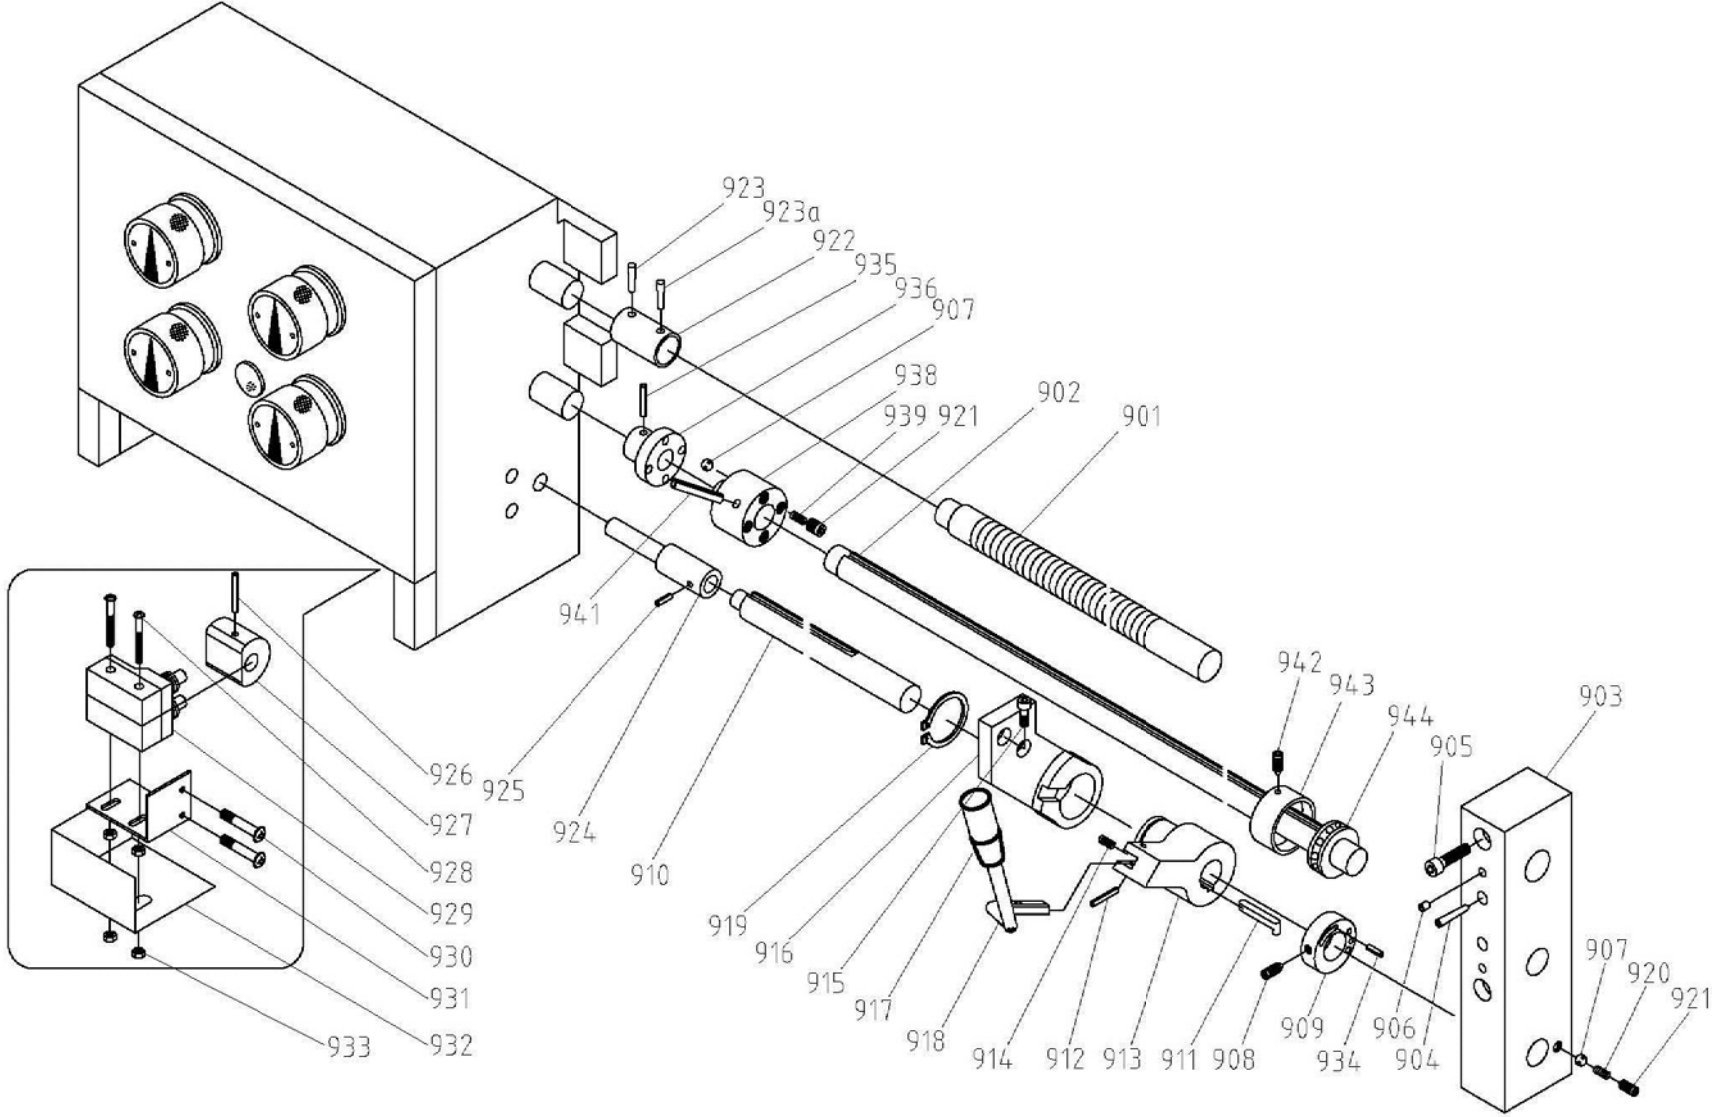

13.9.1 Feed Rod Assembly – Exploded View

13.9.2 Feed Rod Assembly – Parts List

Index No.	Part No.	Description	Size	Qty
901	GHB1236-901	Lead Screw		1
902	GHB1236-902	Rod		1
903	GHB1236-903	Bracket		1
904	GB117-6X45	Taper Pin	6X45MM	2
905	TS-1504121	Hex Socket Hd Cap Screw	M8X60	2
906	BDB919-021	Ball Oiler	6MM	2
907	SB-6MM	Steel Ball	6MM	5
908	TS-1523031	Socket Set Screw CP	M6x10	1
909	GHB1236-909	Collar		1
910	GHB1236-910	Feed Rod		1
911	GHB1236-911	Key, spcl		1
912	PN04002408	Roll Pin	4X25MM	1
913	GHB1236-913	Bracket		1
914	GHB1236-914	Spring	10X1X12MM	1
915	TS-1503031	Hex Socket Hd Cap Screw	M6X12	2
916	GHB1236-916	Bracket		1
917	GHB1236-917	Tapered Knob	M10X50	1
918	GHB1236-918	Handle		1
919	F006053	C-Retaining Ring, Ext	32MM	1
920	GHB1236-920	Spring	1x5x30MM	1
921	TS-1524011	Socket Set Screw	M8X8	5
922	GHB1236-922	Sleeve		1
923	PS042400	Roll Pin	4X24MM	1
923a	GHB1236-923A	Taper Pin	4X24MM	1
924	GHB1236-924	Shaft		1
925	BD920N-GB39	Roll Pin	4X20MM	1
926	AH25C-060	Roll Pin	4X30MM	1
927	GHB1236-927	Position Piece		1
928	JTS315-92	Phillips Pan Hd Mach Screw	M4X50	2
929	GHB1236-929	Switch	LXW5-11M	2
930	TS-2284202	Phillips Pan Hd Mach Screw	M4X20	2
931	GHB1236-931	Bracket		1
932	GHB1236-932	Cover		1
933	TS-1540021	Hex Nut	M4	4
934	PS040800	Roll Pin	4X12MM	1
935	D-11	Roll Pin	5X25MM	1
936	GHB1236-936	Clutch		1
938	GHB1236-938	Clutch		1
939	GHB1236-939	Spring	6x1x25MM	4
941	F012095	Roll Pin	4X42MM	1
942	TS-1523031	Socket Set Screw CP	M6X10	1
943	GHB1236-943	Cover		1
944	BB-51104	Bearing	51104	1