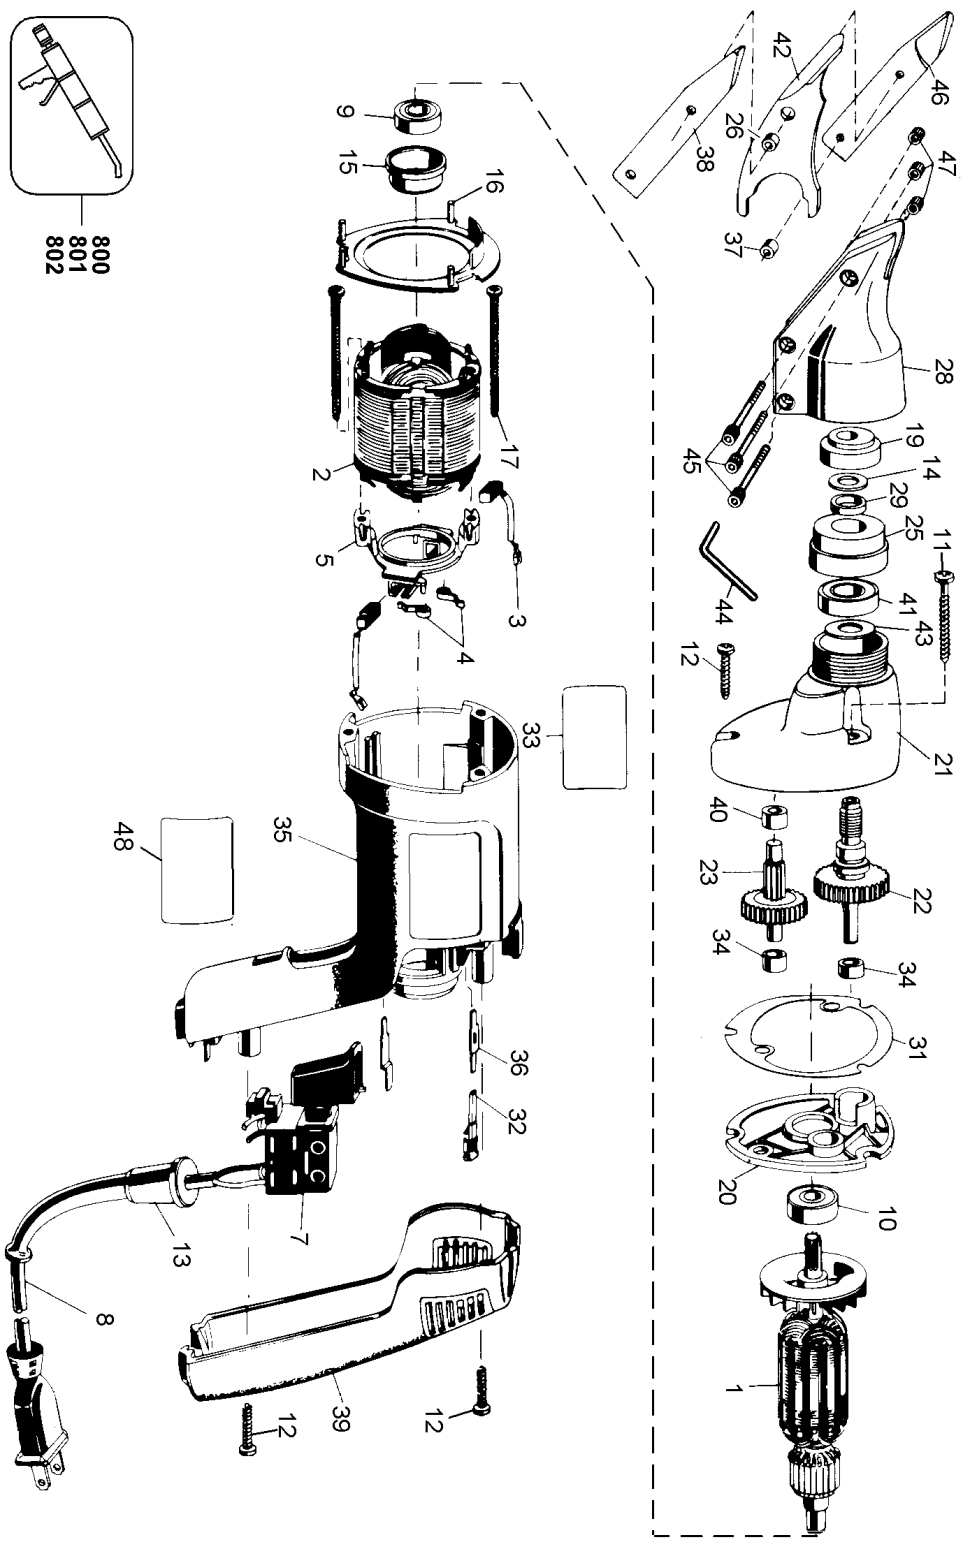

800
801
802

Parts List for 3208-220 Type 100

Item Number	Part Number	Description	Qty Required
1	000000-00	No Longer Available	1
2	000000-00	No Longer Available	1
3	445861-01	BRUSH & LEAD	2
4	445860-00	SPRING,BRUSH	2
5	449899-05	RING,BRUSH	1
7	000000-00	No Longer Available	1
8	330072-98	CORD/8FT/18-2SJ	1
9	330003-04	BEARING,BALL	1
10	330003-04	BEARING,BALL	2
11	330019-16	SCREW	2
12	330019-13	SCREW,M4X19	3
13	330005-01	PROTECTOR,CORD	1
14	091975-00	WASHER	1
15	445217-02	SLEEVE	1
16	447866-00	BAFFLE,FAN	1
17	448269-00	SCREW	2
19	448393-00	ECCENTRIC	1
20	448658-00	COVER,GEAR CASE	1
21	448666-02SV	CASE- GEAR	1
22	445352-01SV	GEAR & SPINDLE	1
23	448069-09SV	GEAR	1
25	449368-00	CAP, BEARING	1
26	91968-01	SPACER	1
28	91971-01	HOUSING	1
29	449893-00	SPACER	1
31	386422-00	GASKET	1
32	449192-00	TERMINAL	2

Parts List for 3208-220 Type 100

Item Number	Part Number	Description	Qty Required
33	000000-00	No Longer Available	1
34	093128-00	NEEDLE BEARING	2
35	464231-00	CASE,FIELD	1
35	000000-00	No Longer Available	1
36	445881-99	STRIP,CONTACT	2
37	91968-00	SPACER	1
38	91969-00	LEFT KNIFE	1
39	450594-03	COVER,HANDLE	1
40	330004-00	BEARING,NEEDLE	1
41	330003-09	BEARING,BALL	1
42	448696-00	KNIFE, CENTER	1
43	449892-00	WASHER	1
44	099056-06	WRENCH	1
45	5140037-06	CAP SCREW	3
46	91967-00	RIGHT KNIFE	1
47	5140037-07	INSERT	3
48	152176-00	LABEL,ID	1
800	429698-00	GREASE:4 LB CAN	1
801	429698-00	GREASE:4 LB CAN	1
802	284778-00	GREASE,MOLYKOTE	1