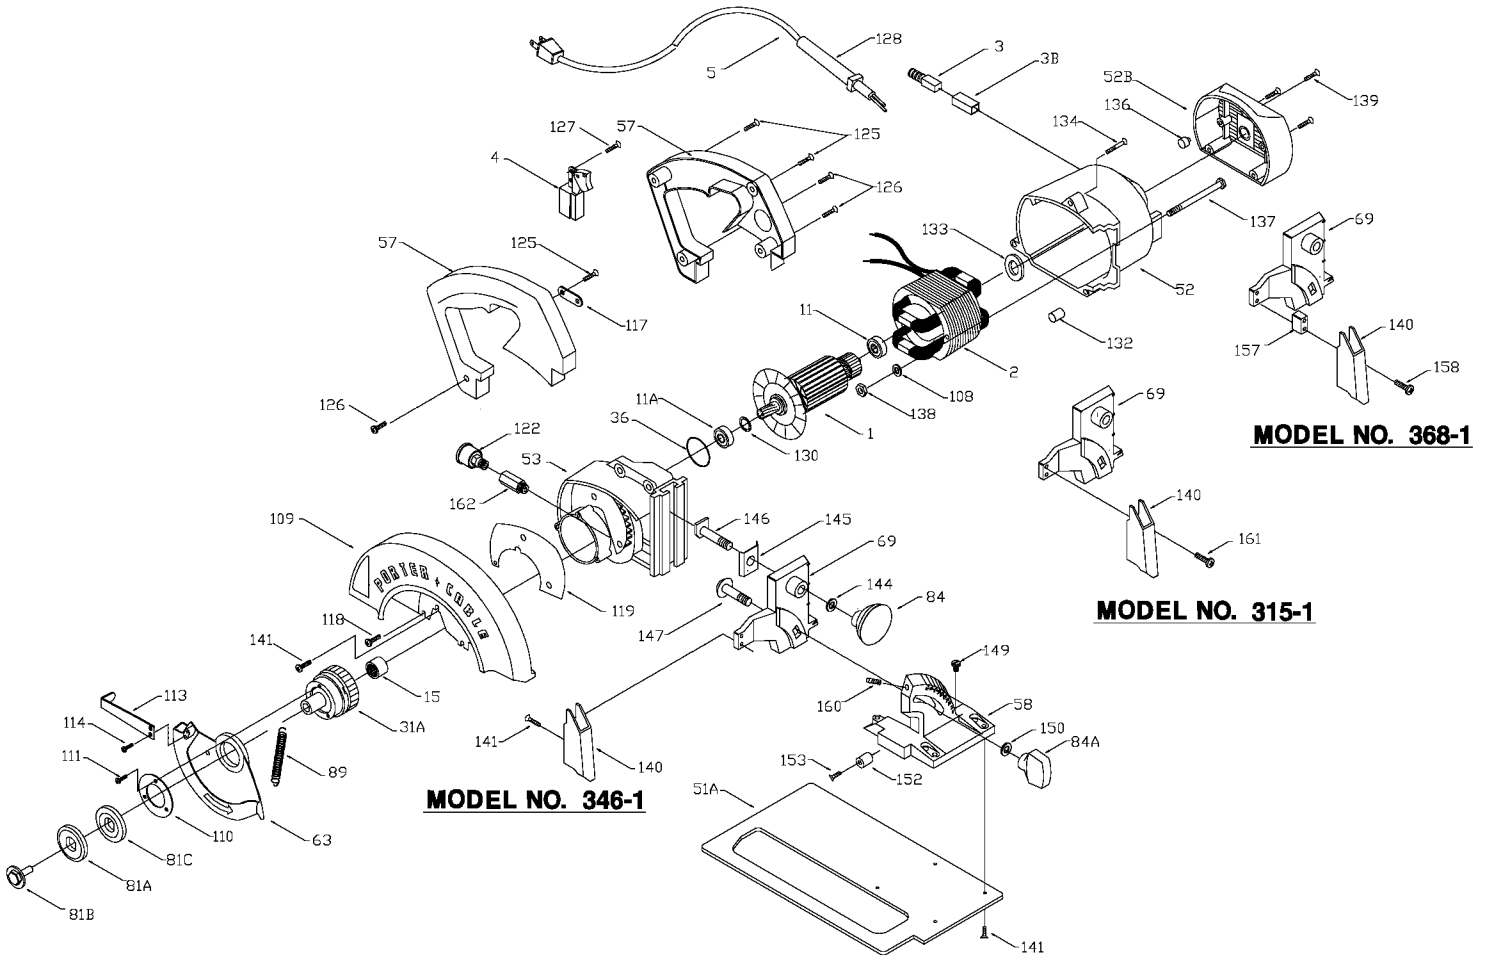

### Parts List for 315-1 Type 3

Item Number	Part Number	Description	Qty Required
1	000000-00	No Longer Available	1
1	683434	FAN ASSY	1
2	000000-00	No Longer Available	1
3	879553	BRUSH	2
3	000000-00	No Longer Available	2
4	5140066-98	SWITCH KIT	1
4	384127-01	SCREW	10
5	683784	TERMINAL	2
5	330079-98	CORD/10FT/14-2SJ	1
11	330003-64	BALL BEARING	3
11	879010	BEARING	3
15	684188	BEARING	3
31	000000-00	No Longer Available	1
31	879670	GEAR & SHAFT	1
31	000000-00	No Longer Available	1
31	875078	JACKSHAFT SPACER	10
31	879010	BEARING	3
36	691594	O-RING	10
51	000000-00	No Longer Available	1
51	000000-00	No Longer Available	1
52	879565	MOTOR HOUSING	1
52	684111	END CAP	1
53	691598	GEAR HOUSING	1
57	000000-00	No Longer Available	1
58	000000-00	No Longer Available	1
63	877565	TELE GUARD	1
69	000000-00	No Longer Available	1

### Parts List for 315-1 Type 3

Item Number	Part Number	Description	Qty Required
136	000000-00	No Longer Available	1
137	000000-00	No Longer Available	10
138	862641	NUT	10
139	848148	SCREW	10
140	684215	AUX GUARD	1
141	883486	SCREW	10
144	851584	WASHER	10
145	683983	DEPTH ADJ PLATE	1
146	683984	DEPTH ADJ STUD	1
147	1341664	BOLT	10
147	1341664	BOLT	10
149	688395	SCREW	10
150	685533	WASHER	10
150	695354	WASHER	10
152	845359	BUMPER	1
153	879548	SCREW	10
160	861485	SET SCREW	10
161	882187	SCREW	10
161	883486	SCREW	10
162	000000-00	No Longer Available	1
163	000000-00	No Longer Available	1
164	000000-00	No Longer Available	1
165	842935	SCREW	10
166	823383	SPRING	10
800	801946	LUBE	1
800	801945	TUBE GREASE	1
856	000000-00	No Longer Available	1