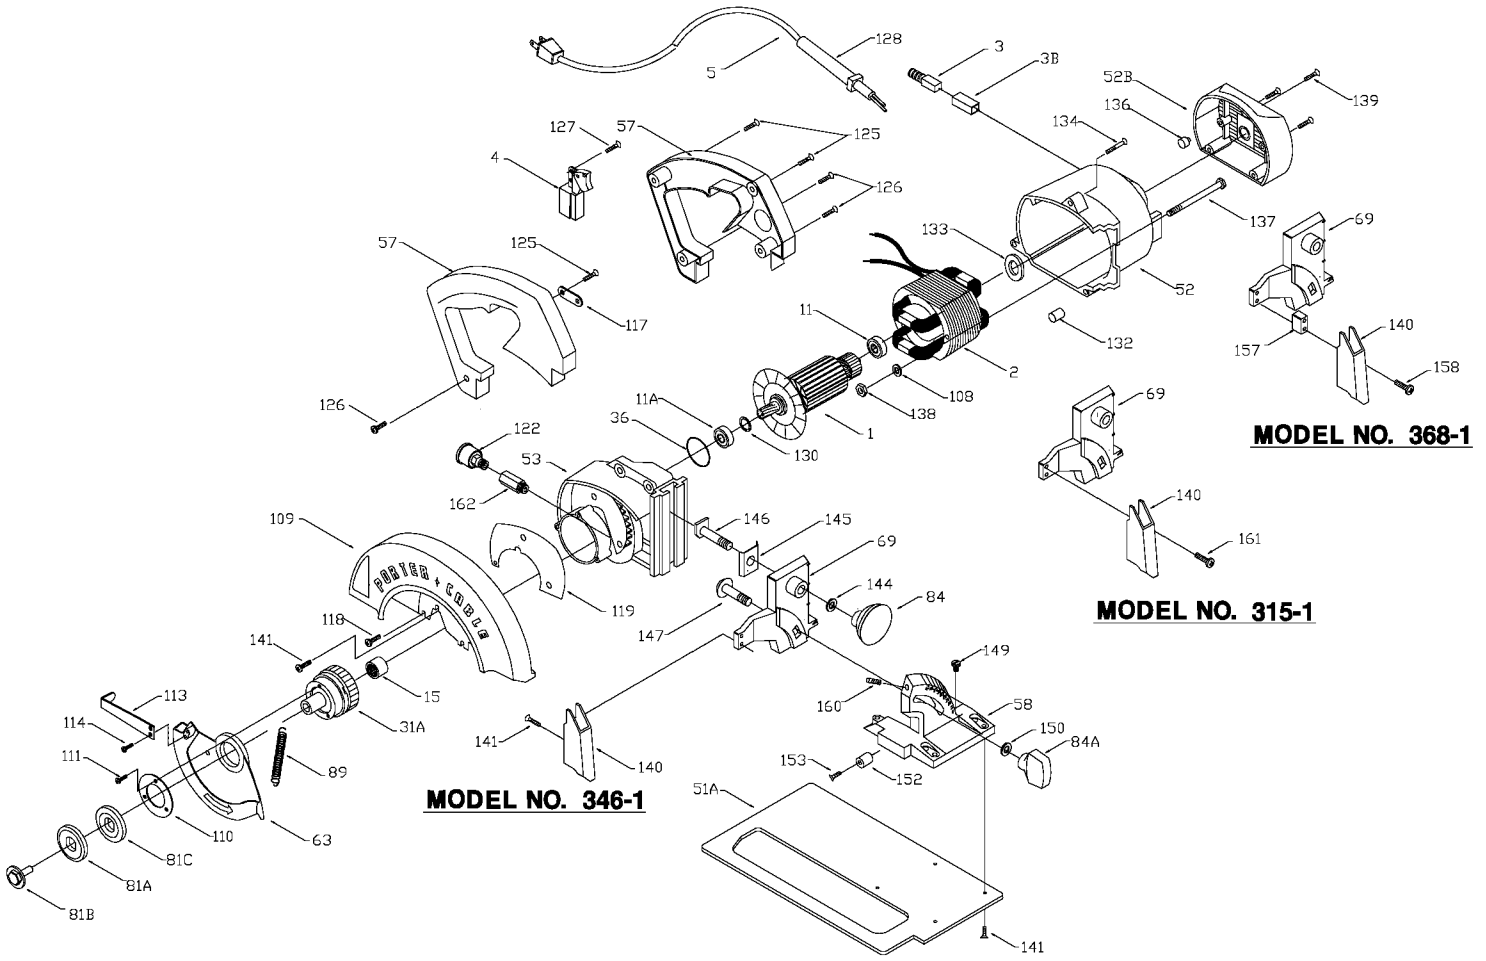

PORTER-CABLE CIRCULAR SAWS

WARNING: Electrical repairs should only be attempted by trained repairmen. Contact the nearest Porter-Cable Service Center or other competent repair center.

315-1
346-1
368-1

Parts List for 315-1 Type 2

Item Number	Part Number	Description	Qty Required
1	000000-00	No Longer Available	1
1	683434	FAN ASSY	1
2	000000-00	No Longer Available	1
3	879553	BRUSH	2
3	000000-00	No Longer Available	2
4	5140066-98	SWITCH KIT	1
4	384127-01	SCREW	10
5	683784	TERMINAL	2
5	330079-98	CORD/10FT/14-2SJ	1
11	330003-64	BALL BEARING	3
11	879010	BEARING	3
15	684188	BEARING	3
31	000000-00	No Longer Available	1
31	879670	GEAR & SHAFT	1
31	000000-00	No Longer Available	1
31	875078	JACKSHAFT SPACER	10
31	879010	BEARING	3
36	691594	O-RING	10
51	000000-00	No Longer Available	1
51	000000-00	No Longer Available	1
52	879565	MOTOR HOUSING	1
52	684111	END CAP	1
53	691598	GEAR HOUSING	1
57	000000-00	No Longer Available	1
58	000000-00	No Longer Available	1
63	877565	TELE GUARD	1
69	000000-00	No Longer Available	1