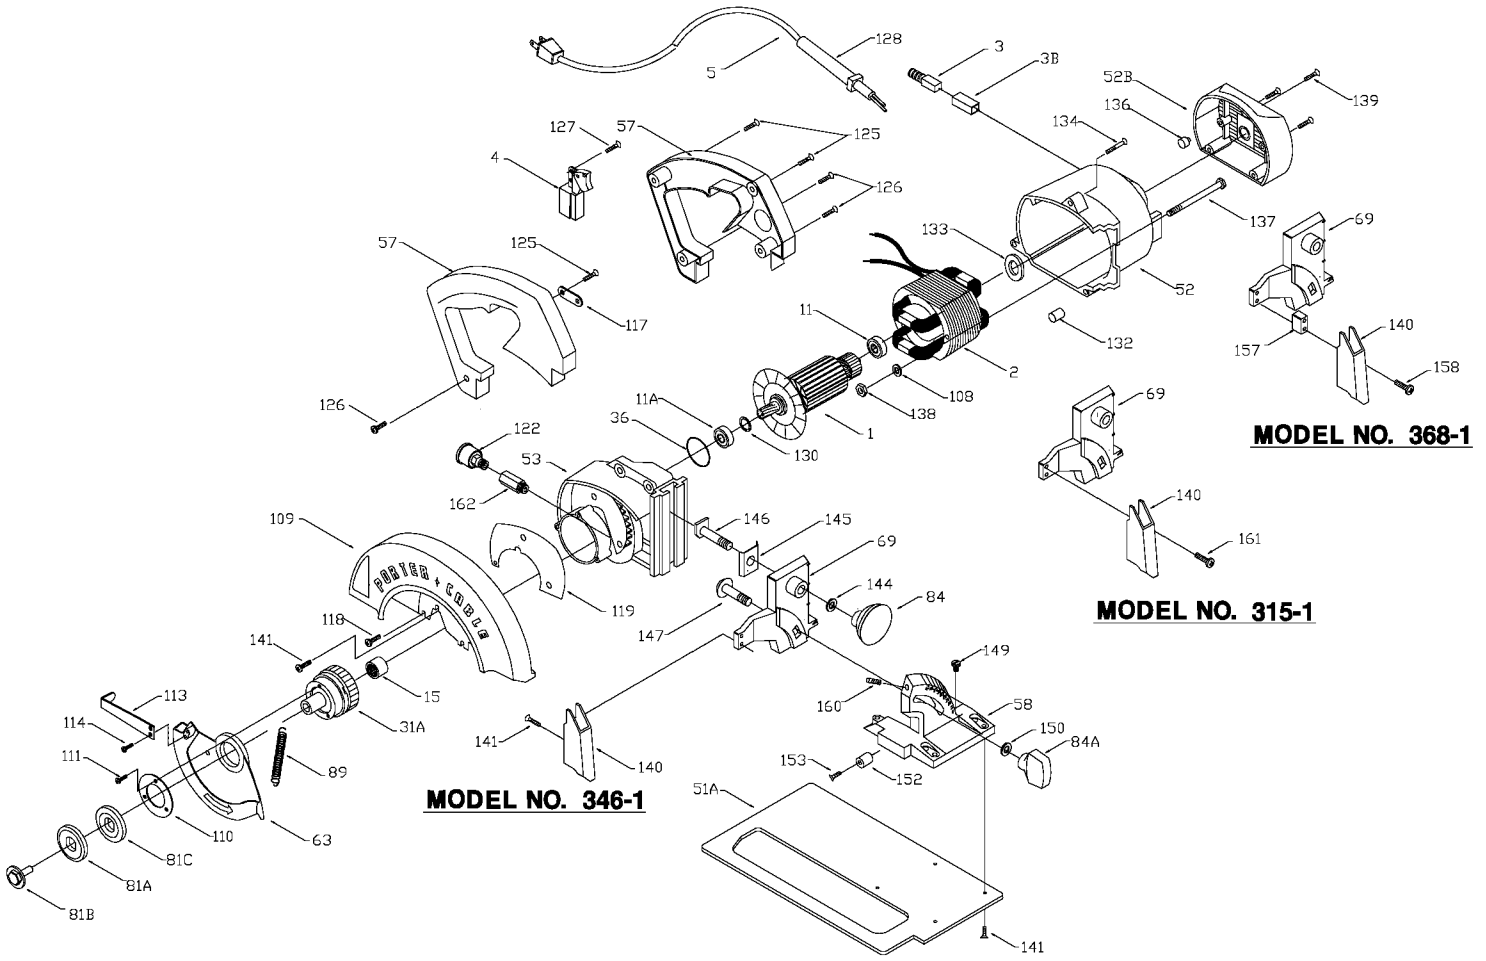

PORTER-CABLE CIRCULAR SAWS

WARNING: Electrical repairs should only be attempted by trained repairmen. Contact the nearest Porter-Cable Service Center or other competent repair center.

315-1
346-1
368-1

MODEL NO. 368-1

MODEL NO. 315-1

MODEL NO. 346-1

Parts List for 315-1 Type 1

Item Number	Part Number	Description	Qty Required
1	000000-00	No Longer Available	1
1	683434	FAN ASSY	1
2	685494	FIELD 115V	1
3	879553	BRUSH	2
3	000000-00	No Longer Available	2
4	5140066-98	SWITCH KIT	1
4	384127-01	SCREW	10
5	683784	TERMINAL	2
5	330079-98	CORD/10FT/14-2SJ	1
11	330003-64	BALL BEARING	3
11	879010	BEARING	3
15	684188	BEARING	3
31	000000-00	No Longer Available	1
31	879670	GEAR & SHAFT	1
31	000000-00	No Longer Available	1
31	875078	JACKSHAFT SPACER	10
31	879010	BEARING	3
51	000000-00	No Longer Available	1
51	000000-00	No Longer Available	1
52	879565	MOTOR HOUSING	1
52	684111	END CAP	1
53	691598	GEAR HOUSING	1
57	000000-00	No Longer Available	1
58	000000-00	No Longer Available	1
63	877565	TELE GUARD	1
69	000000-00	No Longer Available	1
81	695662	BLADE BOLT/WASHER	1