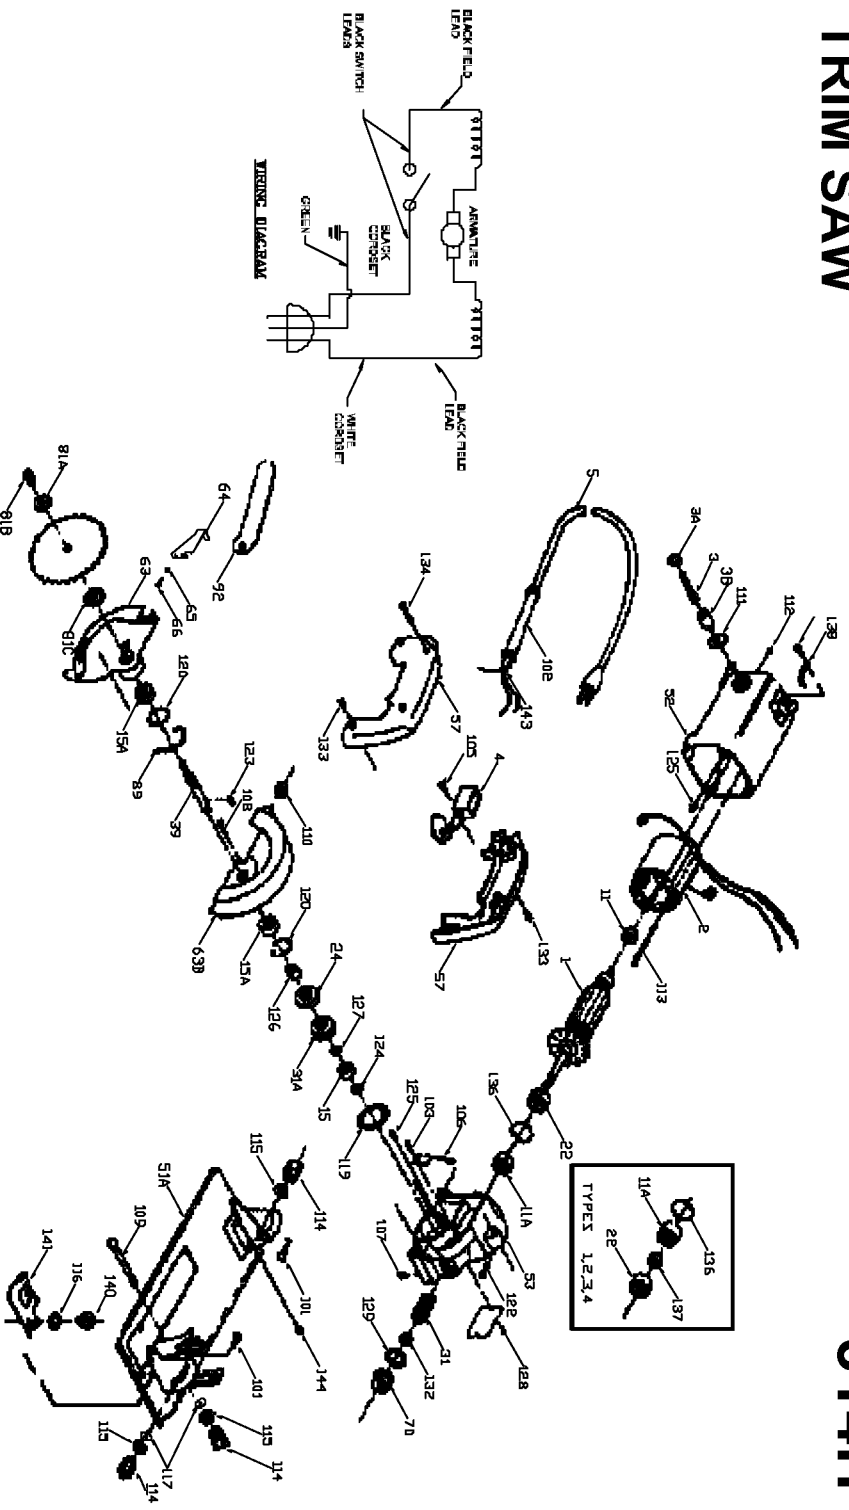

PORTER-CABLE TRIM SAW

WARNING: Electrical repairs should only be attempted by trained repairmen. Contact the nearest Porter-Cable Service Center or other

314
314H

Parts List for 314 Type 3

Item Number	Part Number	Description	Qty Required
1	872643	ARMATURE	1
2	872648	FIELD	1
3	N031653	BRUSH	2
3	823567	BRUSH CAP	2
3	823565	HOLDER	2
4	697171	SWITCH	1
5	879182	CORD	1
11	838855SV	BEARING	1
11	839553	BEARING	1
15	855284	BEARING	1
15	859385	BEARING	1
22	861660	SEAL	1
24	859381	SEAL	1
31	803614	WORM	1
31	859337	GEAR WORM	1
39	859336	JACKSHFT	1
51	867563	BASE ASSY	1
52	857229	MOTOR HSG	1
53	857230	GEAR HSG	1
57	655864-00	HANDLE SET	1
63	690687	LOWER GUARD	1
63	881182	GUARD/GEAR HSG	1
64	654923-00	LEVER	1
65	802648	WASHER	1
66	858008	SCREW	10
70	842756	PLUG	1
81	691317	OUTER FLANGE	1

Parts List for 314 Type 3

Item Number	Part Number	Description	Qty Required
126	864737	COLLAR	1
127	681932	WASHER	10
128	801374	SCREW	10
129	839766	RING	1
132	801372	NUT	10
133	883485	SCREW	1
134	860573	SCREW	10
136	802302	RING	1
137	859511	COLLAR	1
138	849314	TERM	1
140	400080600005	KIT	1
141	859402	BASE INSERT	1
143	847143	LOCK	1
144	878813	SCREW	10
856	12870	20T SAW BLADE	1
856	12122	BLD CRCL 4 1/2 X3/8	1
856	895510	RIP GUIDE	1
856	802876	ALLEN WRENCH	1
856	12121	BLD CRCL 4 1/2 X3-8	1
856	803443	LUBE	1
856	682063	CONNECTOR VS	1
856	12057	BLD CRCL 4 1/2 X3/8	1
856	803442	TUBE OIL	1