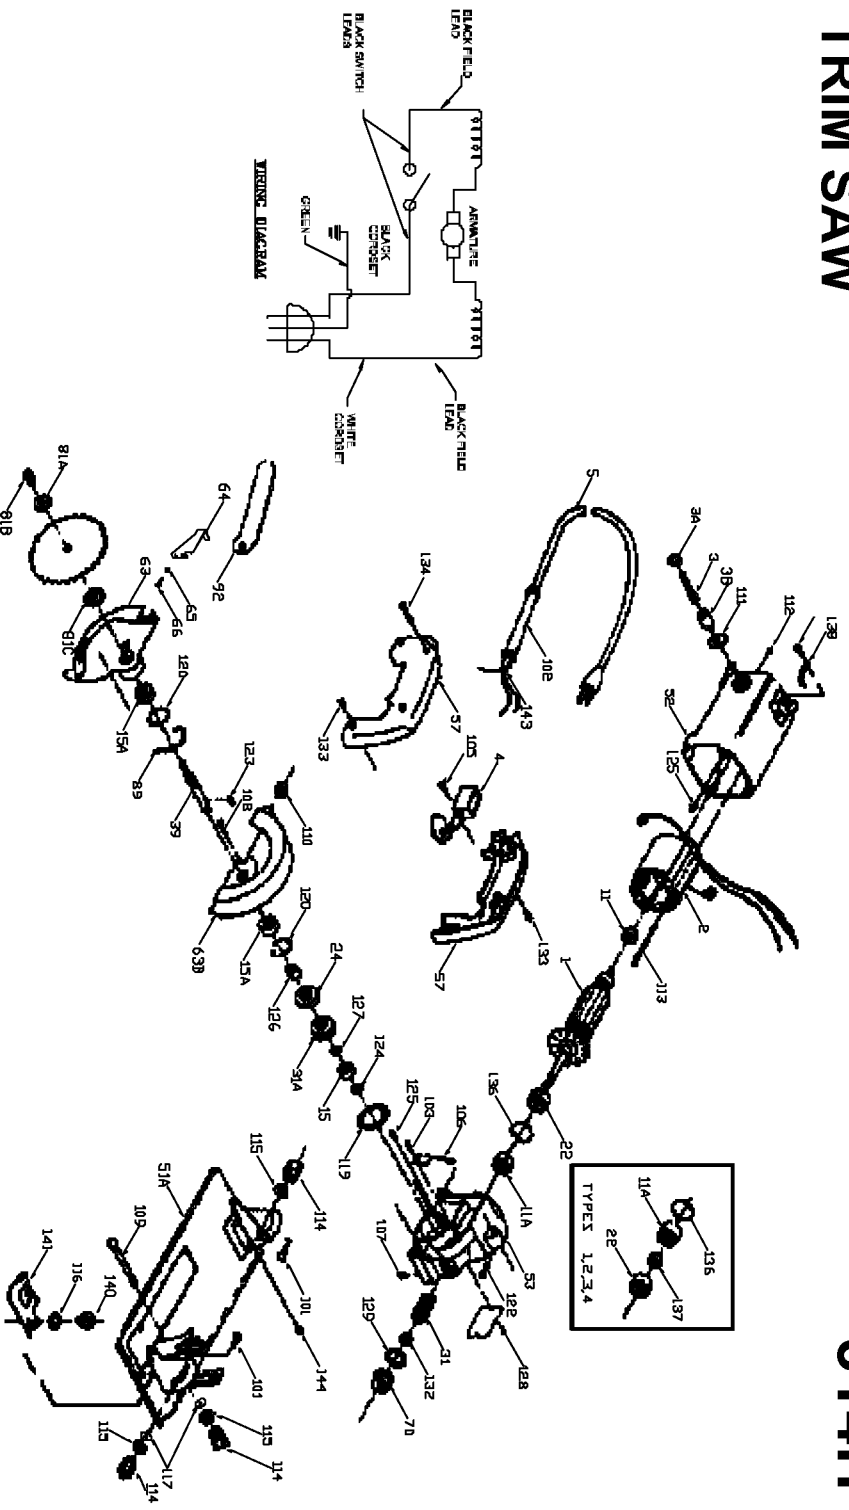

PORTER-CABLE TRIM SAW

WARNING: Electrical repairs should only be attempted by trained repairmen. Contact the nearest Porter-Cable Service Center or other

314
314H

Parts List for 314 Type 1

Item Number	Part Number	Description	Qty Required
1	872643	ARMATURE	1
2	872648	FIELD	1
3	N031653	BRUSH	2
3	823567	BRUSH CAP	2
3	823565	HOLDER	2
4	697171	SWITCH	1
5	879182	CORD	1
11	838855SV	BEARING	1
11	839553	BEARING	1
15	855284	BEARING	1
15	859385	BEARING	1
22	861660	SEAL	1
24	859381	SEAL	1
31	803614	WORM	1
31	859337	GEAR WORM	1
39	859336	JACKSHFT	1
51	867563	BASE ASSY	1
52	857229	MOTOR HSG	1
53	857230	GEAR HSG	1
57	655864-00	HANDLE SET	1
63	690687	LOWER GUARD	1
63	881182	GUARD/GEAR HSG	1
64	654923-00	LEVER	1
65	802648	WASHER	1
66	858008	SCREW	10
70	842756	PLUG	1
81	691317	OUTER FLANGE	1