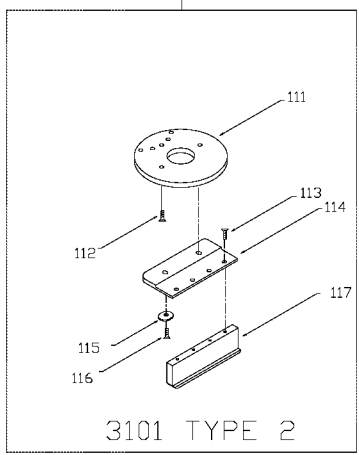

## LAMINATE TRIMMER

attempted by trained repairmen. Contact the nearest Porter-Cable Service Center or other competent repair center.

3101  
3102  
5036

## Parts List for 3102 Type 2

Item Number	Part Number	Description	Qty Required
1	901706	FAN	1
1	000000-00	No Longer Available	1
1	872645	ARMATURE	1
1	845339	FAN	1
2	000000-00	No Longer Available	1
2	872650	FIELD	1
3	868866	BRUSH	2
3	844703	HOLDER	1
4	911374	SWITCH	1
5	875699	CORD	1
11	802341SV	BALL BEARING	3
11	874538SV	BALL BEARING	3
52	844483	MTR HOUSING	1
200	878389	SCREW	10
201	810006	CAP	1
202	844705	RETAINER	10
203	866312	TERMINAL	1
206	886629	INTERMEDIATE HSG T4	1
207	802607	SCREW	10
208	691257	NUT COLLET	10
209	684718	COLLET	1
210	844643	RETAINER	10
211	802302	RING	10
214	810425	PLUG	1
215	877817	SCREW	10
216	844107	SCREW	10
217	849314	TERM	1

## Parts List for 3102 Type 2

Item Number	Part Number	Description	Qty Required
218	846249	NUT	2
218	682063	CONNECTOR VS	2
219	845620	BR HLDR RETAIN	2
220	846755	INSULATOR	1
223	802648	WASHER	10
224	683875	WRENCH OPEN END	1
224	683875	WRENCH OPEN END	1
226	000000-00	No Longer Available	1
856	A08571SV	MOTOR ASSEMBLY	1
856	A08570SV	BASE ASSEMBLY	1