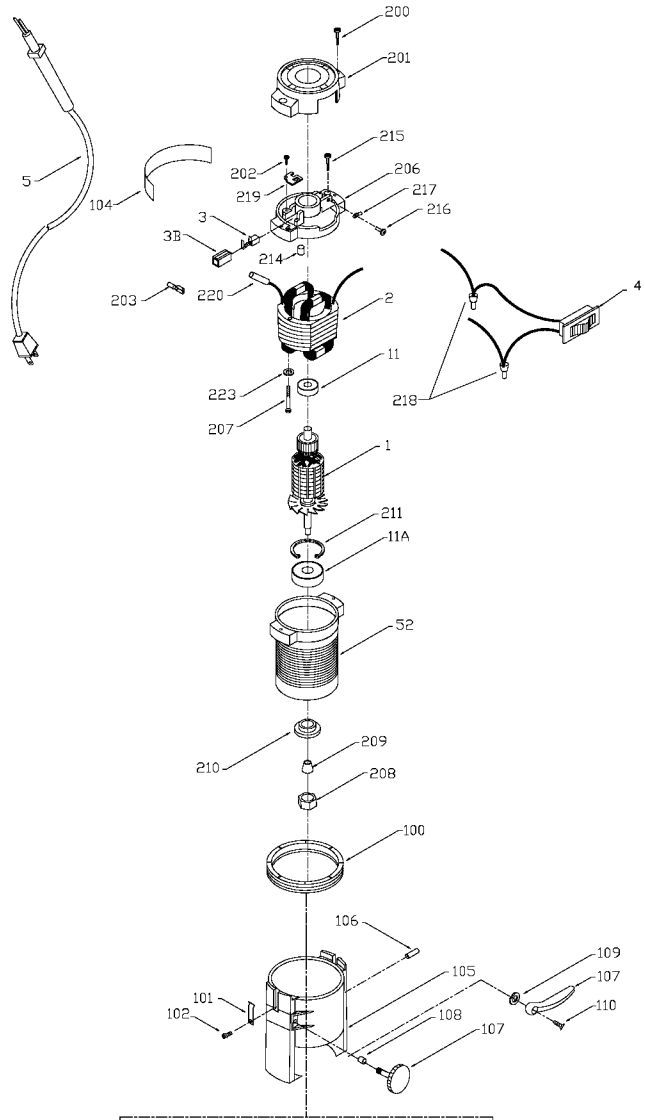

# PORTER-CABLE

## LAMINATE TRIMMER

attempted by trained repairmen. Contact the nearest Porter-Cable Service Center or other competent repair center.

3101  
3102  
5036

## Parts List for 3102 Type 2

Item Number	Part Number	Description	Qty Required
1	901706	FAN	1
1	000000-00	No Longer Available	1
1	872645	ARMATURE	1
1	845339	FAN	1
2	000000-00	No Longer Available	1
2	872650	FIELD	1
3	868866	BRUSH	2
3	844703	HOLDER	1
4	911374	SWITCH	1
5	875699	CORD	1
11	802341SV	BALL BEARING	3
11	874538SV	BALL BEARING	3
52	844483	MTR HOUSING	1
200	878389	SCREW	10
201	810006	CAP	1
202	844705	RETAINER	10
203	866312	TERMINAL	1
206	886629	INTERMEDIATE HSG T4	1
207	802607	SCREW	10
208	691257	NUT COLLET	10
209	684718	COLLET	1
210	844643	RETAINER	10
211	802302	RING	10
214	810425	PLUG	1
215	877817	SCREW	10
216	844107	SCREW	10
217	849314	TERM	1

## Parts List for 3102 Type 2

Item Number	Part Number	Description	Qty Required
218	846249	NUT	2
218	682063	CONNECTOR VS	2
219	845620	BR HLDR RETAIN	2
220	846755	INSULATOR	1
223	802648	WASHER	10
224	683875	WRENCH OPEN END	1
224	683875	WRENCH OPEN END	1
226	000000-00	No Longer Available	1
856	A08571SV	MOTOR ASSEMBLY	1
856	A08570SV	BASE ASSEMBLY	1