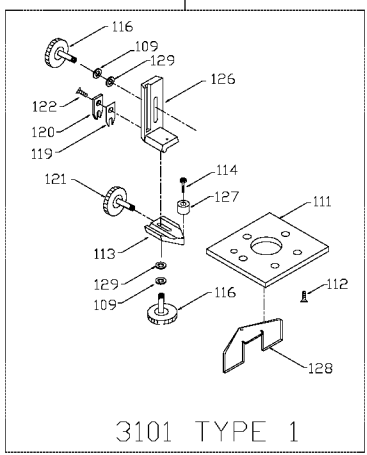

## LAMINATE TRIMMER

attempted by trained repairmen. Contact the nearest Porter-Cable Service Center or other competent repair center.

3101  
3102  
5036

## Parts List for 3102 Type 2

Item Number	Part Number	Description	Qty Required
1	901706	FAN	1
1	000000-00	No Longer Available	1
1	872645	ARMATURE	1
1	845339	FAN	1
2	000000-00	No Longer Available	1
2	872650	FIELD	1
3	868866	BRUSH	2
3	844703	HOLDER	1
4	911374	SWITCH	1
5	875699	CORD	1
11	802341SV	BALL BEARING	3
11	874538SV	BALL BEARING	3
52	844483	MTR HOUSING	1
200	878389	SCREW	10
201	810006	CAP	1
202	844705	RETAINER	10
203	866312	TERMINAL	1
206	886629	INTERMEDIATE HSG T4	1
207	802607	SCREW	10
208	691257	NUT COLLET	10
209	684718	COLLET	1
210	844643	RETAINER	10
211	802302	RING	10
214	810425	PLUG	1
215	877817	SCREW	10
216	844107	SCREW	10
217	849314	TERM	1

## Parts List for 3102 Type 2

Item Number	Part Number	Description	Qty Required
218	846249	NUT	2
218	682063	CONNECTOR VS	2
219	845620	BR HLDR RETAIN	2
220	846755	INSULATOR	1
223	802648	WASHER	10
224	683875	WRENCH OPEN END	1
224	683875	WRENCH OPEN END	1
226	000000-00	No Longer Available	1
856	A08571SV	MOTOR ASSEMBLY	1
856	A08570SV	BASE ASSEMBLY	1