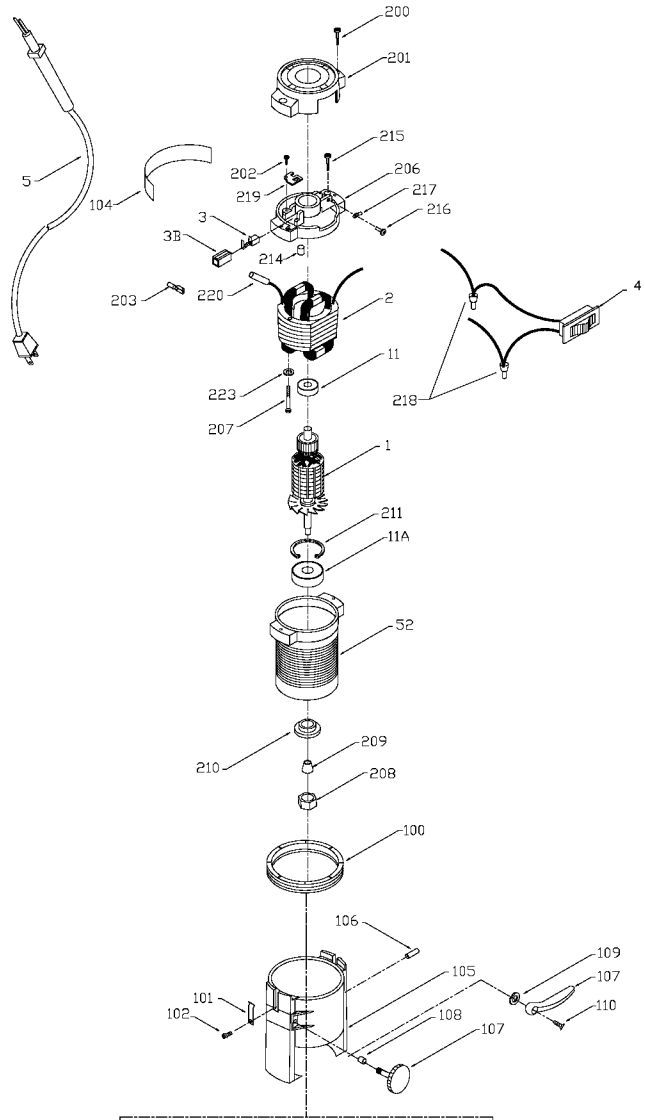

PORTER-CABLE

LAMINATE TRIMMER

attempted by trained repairmen. Contact the nearest Porter-Cable Service Center or other competent repair center.

3101
3102
5036

Parts List for 3101 Type 2

Item Number	Part Number	Description	Qty Required
100	697468	RING	1
101	844648	SPRING CLIP	1
102	858008	SCREW	1
104	801374	SCREW	1
105	878716	BASE HOUSING	1
106	840109	PIN	1
107	845500	PULLEY & SCREW	1
107	693885	THUMB SCREW	1
108	693968	SPACER	1
110	845506	SCREW	1
113	802768	SCREW	10
114	878672	GUIDE PLATE	1
115	878513	ECCENTRIC	1
116	878512	SCREW	10
117	878673	EXTENSION ARM	1
118	913050	WRENCH	1
118	698110	ALLEN WRENCH T2	1
856	A08570SV	BASE ASSEMBLY	1