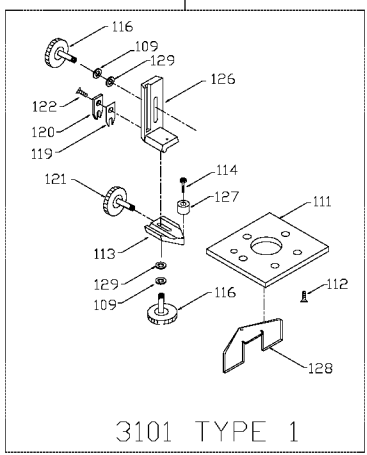

PORTER-CABLE

LAMINATE TRIMMER

attempted by trained repairmen. Contact the nearest Porter-Cable Service Center or other competent repair center.

3101
3102
5036

Parts List for 3101 Type 2

Item Number	Part Number	Description	Qty Required
100	697468	RING	1
101	844648	SPRING CLIP	1
102	858008	SCREW	1
104	801374	SCREW	1
105	878716	BASE HOUSING	1
106	840109	PIN	1
107	845500	PULLEY & SCREW	1
107	693885	THUMB SCREW	1
108	693968	SPACER	1
110	845506	SCREW	1
113	802768	SCREW	10
114	878672	GUIDE PLATE	1
115	878513	ECCENTRIC	1
116	878512	SCREW	10
117	878673	EXTENSION ARM	1
118	913050	WRENCH	1
118	698110	ALLEN WRENCH T2	1
856	A08570SV	BASE ASSEMBLY	1