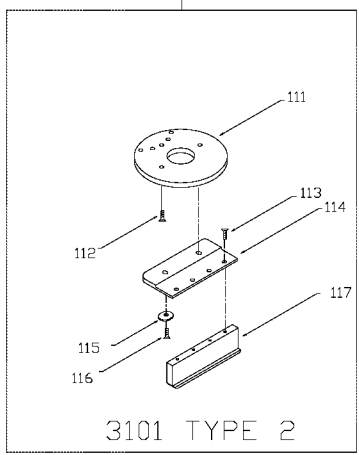

PORTER-CABLE

LAMINATE TRIMMER

attempted by trained repairmen. Contact the nearest Porter-Cable Service Center or other competent repair center.

3101
3102
5036

Parts List for 3101 Type 2

Item Number	Part Number	Description	Qty Required
100	697468	RING	1
101	844648	SPRING CLIP	1
102	858008	SCREW	1
104	801374	SCREW	1
105	878716	BASE HOUSING	1
106	840109	PIN	1
107	845500	PULLEY & SCREW	1
107	693885	THUMB SCREW	1
108	693968	SPACER	1
110	845506	SCREW	1
113	802768	SCREW	10
114	878672	GUIDE PLATE	1
115	878513	ECCENTRIC	1
116	878512	SCREW	10
117	878673	EXTENSION ARM	1
118	913050	WRENCH	1
118	698110	ALLEN WRENCH T2	1
856	A08570SV	BASE ASSEMBLY	1