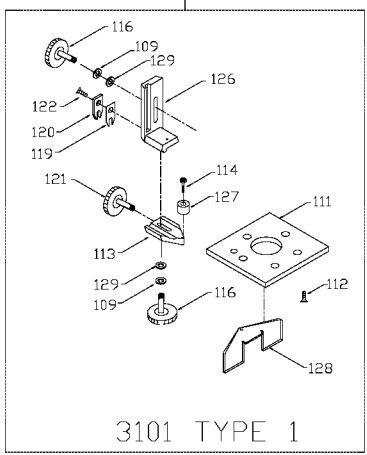

PORTER-CABLE

LAMINATE TRIMMER

attempted by trained repairmen. Contact the nearest Porter-Cable Service Center or other competent repair center.

3101
3102
5036

Parts List for 310 Type 4

Item Number	Part Number	Description	Qty Required
1	000000-00	No Longer Available	1
1	872645	ARMATURE	1
2	000000-00	No Longer Available	1
2	889061	FIELD	1
3	868866	BRUSH	2
3	844703	HOLDER	1
4	911374	SWITCH	1
5	875699	CORD	1
11	802341SV	BALL BEARING	3
11	874538SV	BALL BEARING	3
52	844483	MTR HOUSING	1
100	697468	RING	1
101	844648	SPRING CLIP	10
102	858008	SCREW	10
105	000000-00	No Longer Available	1
105	878716	BASE HOUSING	1
106	840109	PIN	10
107	845500	PULLEY & SCREW	1
107	693885	THUMB SCREW	10
108	693968	SPACER	10
109	858420	WASHER	10
110	845506	SCREW	10
111	893130	SUB BASE	1
111	5140029-46	BASE	1
111	878705	SUB BASE	1
112	873982	SCREW	10
112	802289	SCREW	10