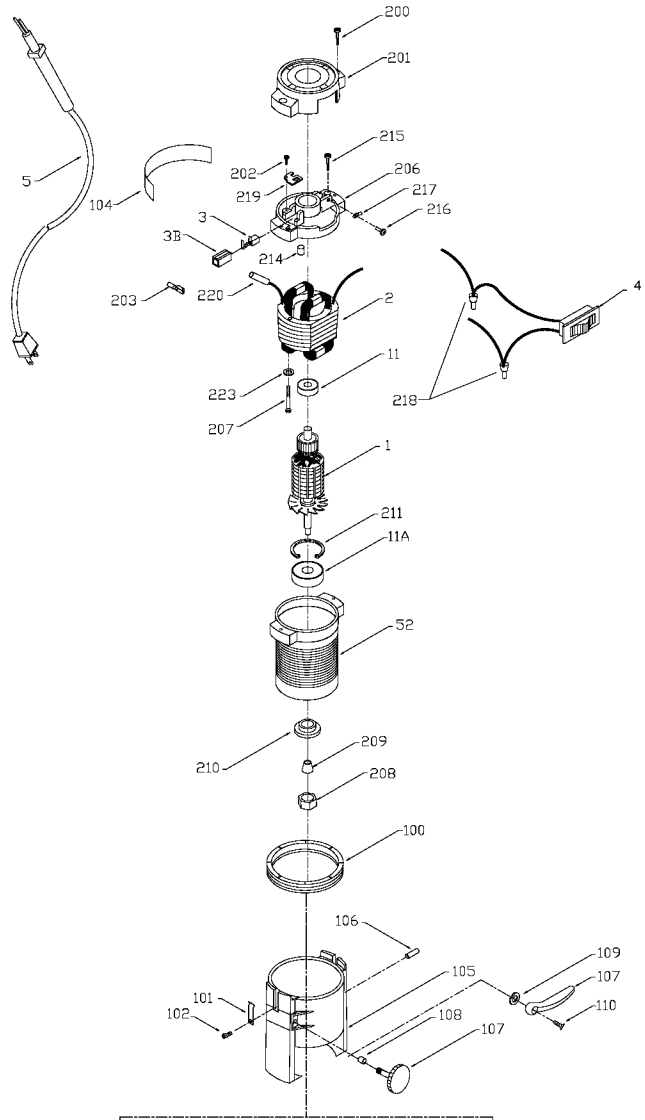

PORTER-CABLE

LAMINATE TRIMMER

attempted by trained repairmen. Contact the nearest Porter-Cable Service Center or other competent repair center.

3101
3102
5036

Parts List for 310 Type 4

Item Number	Part Number	Description	Qty Required
1	000000-00	No Longer Available	1
1	872645	ARMATURE	1
2	000000-00	No Longer Available	1
2	889061	FIELD	1
3	868866	BRUSH	2
3	844703	HOLDER	1
4	911374	SWITCH	1
5	875699	CORD	1
11	802341SV	BALL BEARING	3
11	874538SV	BALL BEARING	3
52	844483	MTR HOUSING	1
100	697468	RING	1
101	844648	SPRING CLIP	10
102	858008	SCREW	10
105	000000-00	No Longer Available	1
105	878716	BASE HOUSING	1
106	840109	PIN	10
107	845500	PULLEY & SCREW	1
107	693885	THUMB SCREW	10
108	693968	SPACER	10
109	858420	WASHER	10
110	845506	SCREW	10
111	893130	SUB BASE	1
111	5140029-46	BASE	1
111	878705	SUB BASE	1
112	873982	SCREW	10
112	802289	SCREW	10

Parts List for 310 Type 4

Item Number	Part Number	Description	Qty Required
113	802768	SCREW	10
113	847920	GUIDE	1
114	878672	GUIDE PLATE	1
114	844601	GUIDE PIN	1
115	878513	ECCENTRIC	1
116	844647	SCREW	10
116	878512	SCREW	10
117	878673	EXTENSION ARM	1
118	913050	WRENCH	1
118	698110	ALLEN WRENCH T2	1
119	845179	SPRING	10
120	844687	YOKE	1
121	844645	SCREW	10
122	802289	SCREW	10
126	844596	ROLLER BRACKET	1
127	000000-00	No Longer Available	1
128	845782	CHIP DEFLECTOR	1
129	802318	WASHER	10
130	845584	NYLON ROLLER	1
200	878389	SCREW	10
201	810006	CAP	1
202	844705	RETAINER	10
203	866312	TERMINAL	1
206	886629	INTERMEDIATE HSG T4	1
207	802607	SCREW	10
208	691257	NUT COLLET	10
209	684718	COLLET	1