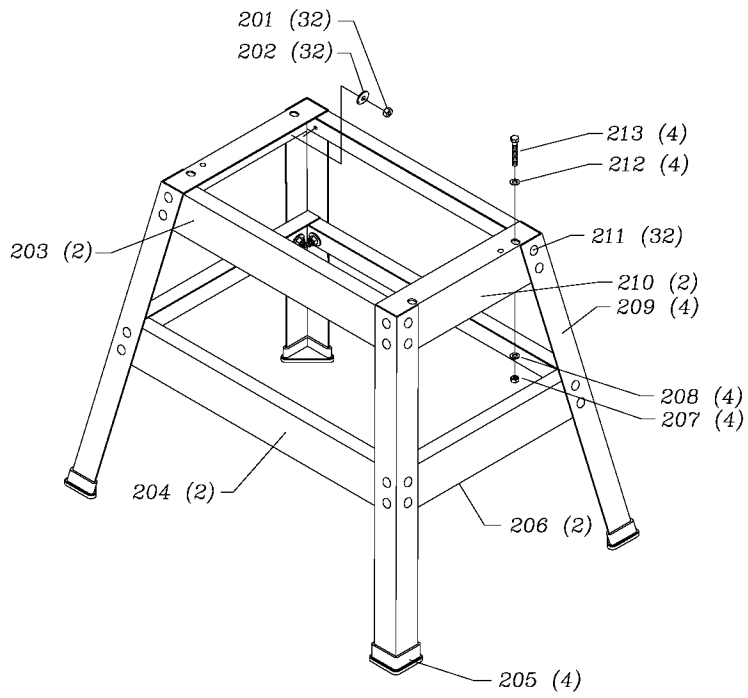

AVAILABLE AS AN ACCESSORY

Parts List for 31-780 Type 2

Item Number	Part Number	Description	Qty Required
1	000000-00	No Longer Available	1
1	1342989	ARBOR BOLT	1
2	1347800	3/4 DRUM	1
3	000000-00	No Longer Available	1
4	1347797	SHOULDER BOLT	2
5	5140010-69	WASHER	2
6	1347779	LINK	2
7	1347789	BUSHING	2
8	902341	TABLE	1
9	901041509239	SET SCREW	1
11	1347806	1-1/4 DRUM WASHER	1
12	1347805	1-3/4 DRUM WASHER	1
13	650649	SPINDLE ASSEMBLY	1
14	1344027	LOCK NUT	1
15	1346425	EYE BOLT	1
16	1347823	SPRING	1
17	1346426	GASKET	1
18	1346427	GASKET	1
19	650650	DUST CHUTE	1
20	904010101619	STEEL WASHER	7
21	901020100559	MACHINE SCREW	7
22	902340	DUST BAG	1
23	902012009706	HEX NUT	2
24	1342901	NYLON SCREW	2
25	901041509239	SET SCREW	2
26	1347797	SHOULDER BOLT	2
27	5140010-69	WASHER	2

Parts List for 31-780 Type 2

Item Number	Part Number	Description	Qty Required
28	1347789	BUSHING	2
29	1347790	CAM	2
30	1347783	ROD	1
31	1347784	ROD	1
40	1346424	MOTOR - 1/4HP - 1 PH	1
41	1347792	BUSHING	1
42	1347792	BUSHING	1
43	1347793	BUSHING	2
44	1346423	COIL CORD	1
45	901020100558	MACHINE SCREW	2
46	1347822	BRACKET	1
47	488983-00	LOCK WASHER	4
48	1243395	HEX NUT	4
49	1347788	GEAR	1
50	1310311	ROLL PIN	1
51	1347780	CAM SHAFT	1
52	1347778	WORM	1
53	905010102711	ROLL PIN	1
54	1347814	HOLE PLUG	1
55	1347791	GEAR COVER	1
56	000000-00	No Longer Available	2
57	901020505634	FILL HD SCREW	2
60	488979-00	WIRE NUT	1
61	1346422	POWER CABLE	1
62	894496	WRENCH NON ADJUST	1
63	955030100003	HEX WRENCH	1
70	1087576	SCREW	3