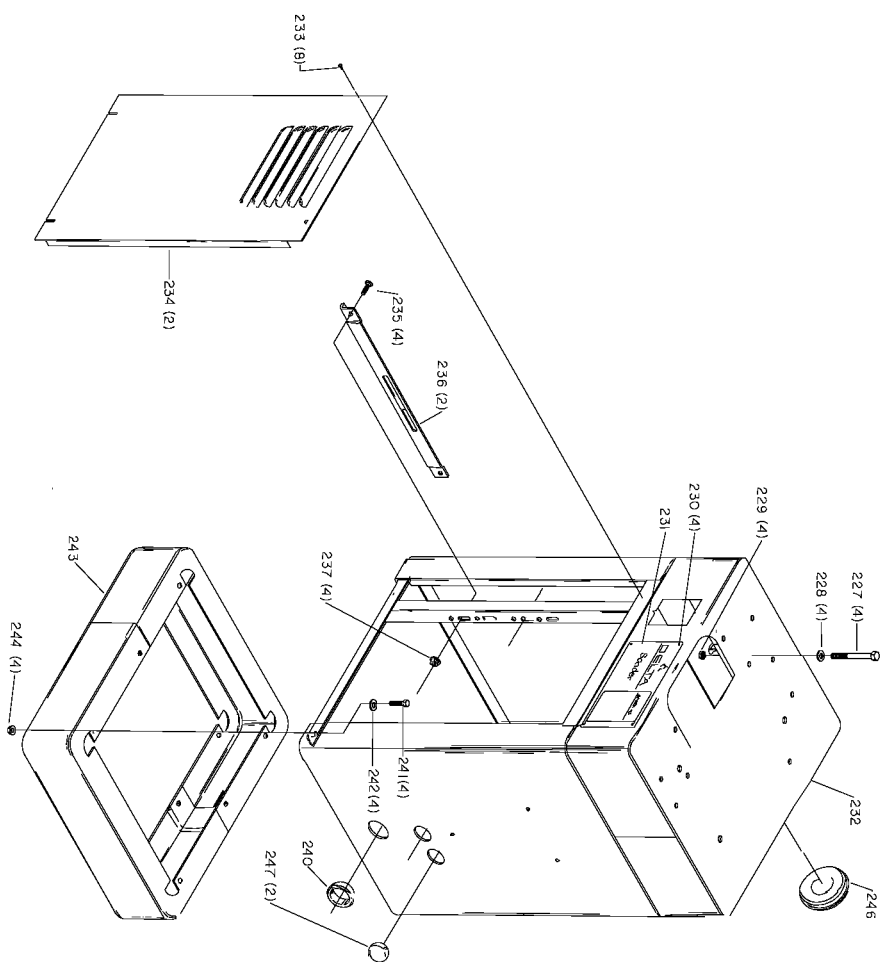

REPLACEMENT PARTS

Parts List for 31-731C Type 1

Item Number	Part Number	Description	Qty Required
1	000000-00	No Longer Available	1
1	000000-00	No Longer Available	1
1	902070207176S	BEARING CLOSURE NUT	1
2	905010105085	PIN	2
3	406030710001S	KEY	1
5	920040107273	BEARING	1
6	406031040002S	SPACER	1
7	000000-00	No Longer Available	1
8	406031080001	DRUM SHAFT	1
8	902012817295S	LOCK NUT	1
8	902010201227S	HEX JAM NUT	1
9	406031040002S	SPACER	1
15	406030670001	LEVER	1
16	406030710002	STEEL PIN	1
17	904070105567	FIBRE WASHER	1
18	406031380003S	KNOB	1
19	406034120007S	ADJ. SCREW	1
20	406030490004	FRAME	1
21	951020107822	TILT SCALE	1
22	901064502250S	DRIVE SCREW	3
23	901030100229S	CAP SCREW	7
24	905010102705	ROLL PIN	1
25	418030880001	STOP BLOCK	1
27	000000-00	No Longer Available	1
27	909095	BELT TABLE	1
27	000000-00	No Longer Available	1
27	901064502250S	DRIVE SCREW	2

Parts List for 31-731C Type 1

Item Number	Part Number	Description	Qty Required
28	000000-00	No Longer Available	1
29	418030550001	KEY	1
30	901020100561S	MACHINE SCREW	1
32	1087397	POINTER	1
33	5140103-81	SET SCREW	2
35	1231522	PIN	2
36	901010600608	CAP SCREW	3
36	904010101620S	WASHER	3
37	406031220002	SPRING	1
38	406031120006	SPECIAL SCREW	1
39	406031110002S	STUD	1
40	000000-00	No Longer Available	1
41	902012012579	SPEC NUT	1
42	424020330005	RATCHET HANDLE	1
45	902020101304	SQUARE NUT	1
46	000000-00	No Longer Available	1
47	406030310001	SLEEVE	1
48	928010213381	COIL SPRING	1
49	000000-00	No Longer Available	1
49	000000-00	No Longer Available	1
50	904100313804	COLLAR	1
51	905010102704	ROLL PIN	1
52	904070115711	FIBER WASHER	1
54	406030200001	FLANGE	1
55	406034380001S	CRANK	1
56	901041900225S	SET SCREW	1
57	919783	SCREW	2