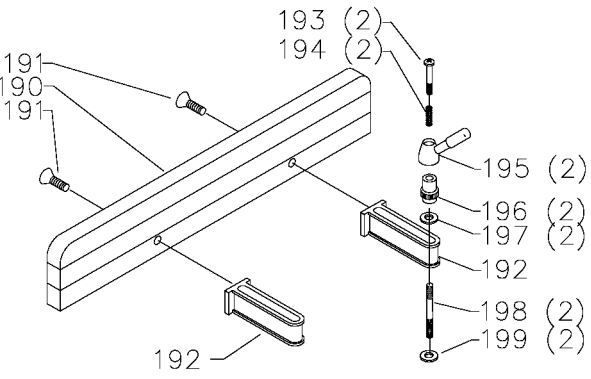

REPLACEMENT PARTS

Parts List for 31-731C Type 1

Item Number	Part Number	Description	Qty Required
1	000000-00	No Longer Available	1
1	000000-00	No Longer Available	1
1	902070207176S	BEARING CLOSURE NUT	1
2	905010105085	PIN	2
3	406030710001S	KEY	1
5	920040107273	BEARING	1
6	406031040002S	SPACER	1
7	000000-00	No Longer Available	1
8	406031080001	DRUM SHAFT	1
8	902012817295S	LOCK NUT	1
8	902010201227S	HEX JAM NUT	1
9	406031040002S	SPACER	1
15	406030670001	LEVER	1
16	406030710002	STEEL PIN	1
17	904070105567	FIBRE WASHER	1
18	406031380003S	KNOB	1
19	406034120007S	ADJ. SCREW	1
20	406030490004	FRAME	1
21	951020107822	TILT SCALE	1
22	901064502250S	DRIVE SCREW	3
23	901030100229S	CAP SCREW	7
24	905010102705	ROLL PIN	1
25	418030880001	STOP BLOCK	1
27	000000-00	No Longer Available	1
27	909095	BELT TABLE	1
27	000000-00	No Longer Available	1
27	901064502250S	DRIVE SCREW	2

Parts List for 31-731C Type 1

Item Number	Part Number	Description	Qty Required
59	000000-00	No Longer Available	1
60	406030790001	SPANNER NUT	1
61	406031040003	SPACERS	1
62	920040205360	BEARING	1
63	000000-00	No Longer Available	1
64	000000-00	No Longer Available	1
65	000000-00	No Longer Available	2
66	420011060003	SHAFT	1
66	904150131047	RET RING	1
66	902010231475	LOCK NUT	1
67	000000-00	No Longer Available	1
68	920040205348	BEARING	1
69	902070307171S	SPEC NUT	1
70	420013540005	BELT GUARD	1
71	901030408015S	CAP SCREW	2
71	904010101620S	WASHER	2
72	41-074	4-1/2IN OD-3/4B PLY	1
73	901041500206	SET SCREW	1
74	49-035	55-3/8 IN OC V-BELT	1
78	000000-00	No Longer Available	1
79	904020201704S	LOCK WASHER	2
80	901010600648S	CAP SCREW	2
81	000000-00	No Longer Available	2
82	000000-00	No Longer Available	1
83	901010600688	CAP SCREW	1
84	901040208670	STOP PIN	1
85	902012012579	SPEC NUT	1