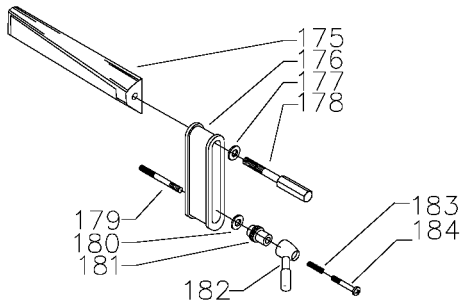

REPLACEMENT PARTS

Parts List for 31-731C Type 1

Item Number	Part Number	Description	Qty Required
1	000000-00	No Longer Available	1
1	000000-00	No Longer Available	1
1	902070207176S	BEARING CLOSURE NUT	1
2	905010105085	PIN	2
3	406030710001S	KEY	1
5	920040107273	BEARING	1
6	406031040002S	SPACER	1
7	000000-00	No Longer Available	1
8	406031080001	DRUM SHAFT	1
8	902012817295S	LOCK NUT	1
8	902010201227S	HEX JAM NUT	1
9	406031040002S	SPACER	1
15	406030670001	LEVER	1
16	406030710002	STEEL PIN	1
17	904070105567	FIBRE WASHER	1
18	406031380003S	KNOB	1
19	406034120007S	ADJ. SCREW	1
20	406030490004	FRAME	1
21	951020107822	TILT SCALE	1
22	901064502250S	DRIVE SCREW	3
23	901030100229S	CAP SCREW	7
24	905010102705	ROLL PIN	1
25	418030880001	STOP BLOCK	1
27	000000-00	No Longer Available	1
27	909095	BELT TABLE	1
27	000000-00	No Longer Available	1
27	901064502250S	DRIVE SCREW	2

Parts List for 31-731C Type 1

Item Number	Part Number	Description	Qty Required
28	000000-00	No Longer Available	1
29	418030550001	KEY	1
30	901020100561S	MACHINE SCREW	1
32	1087397	POINTER	1
33	5140103-81	SET SCREW	2
35	1231522	PIN	2
36	901010600608	CAP SCREW	3
36	904010101620S	WASHER	3
37	406031220002	SPRING	1
38	406031120006	SPECIAL SCREW	1
39	406031110002S	STUD	1
40	000000-00	No Longer Available	1
41	902012012579	SPEC NUT	1
42	424020330005	RATCHET HANDLE	1
45	902020101304	SQUARE NUT	1
46	000000-00	No Longer Available	1
47	406030310001	SLEEVE	1
48	928010213381	COIL SPRING	1
49	000000-00	No Longer Available	1
49	000000-00	No Longer Available	1
50	904100313804	COLLAR	1
51	905010102704	ROLL PIN	1
52	904070115711	FIBER WASHER	1
54	406030200001	FLANGE	1
55	406034380001S	CRANK	1
56	901041900225S	SET SCREW	1
57	919783	SCREW	2