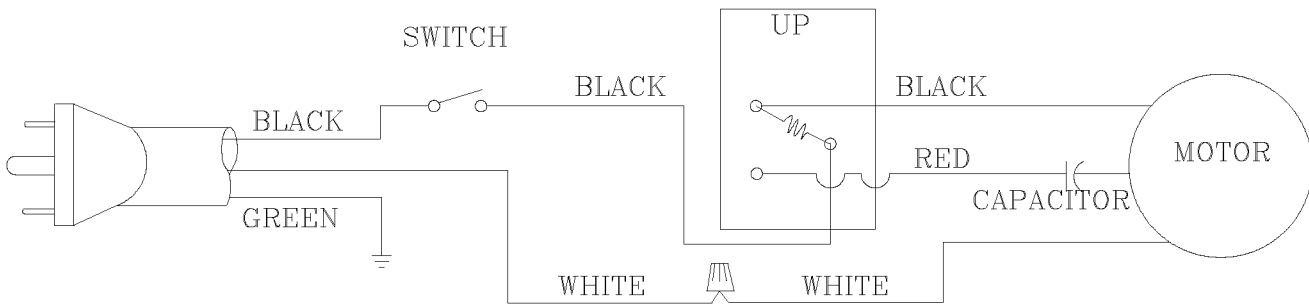

AVAILABLE AS AN ACCESSORY

WIRING DIAGRAM
RELAY

Parts List for 31-695 Type 2

Item Number	Part Number	Description	Qty Required
1	31-405	6X48 A.O. BELT 50G	1
1	31-406	6X48 BELT 120 GRIT	1
1	31-402	6X48 A.O. BELT 80G	1
1	31-404	6X48 AO BELT 100G	1
2	1346378	SUPPORT BRACKET	1
3	1341046	SCREW	3
4	1346377	RETAINER	1
5	1313124	WAVE WASHER	1
6	1086894S	BEARING	1
7	1243407	RING	1
8	1346375	DRIVE SHAFT	1
9	1346373	GRAPHITE PAD	1
10	1243494	SCREW	2
11	1346369	DRIVE DRUM ASSY	1
12	1243407	RING	1
13	1086894S	BEARING	1
14	000000-00	No Longer Available	1
15	1346366	TRUNNION	1
16	488813-00	LOCK WASHER	1
17	1346365	SPECIAL SCREW	1
18	1346367	BEARING RETAINER	1
19	488874-00	LOCK WASHER	1
20	1246104	CAP SCREW	1
21	1243494	SCREW	1
22	1346363	PULLEY	1
22	1346364	DRIVE BELT	1
23	491834-00	ROTATION LABEL	1