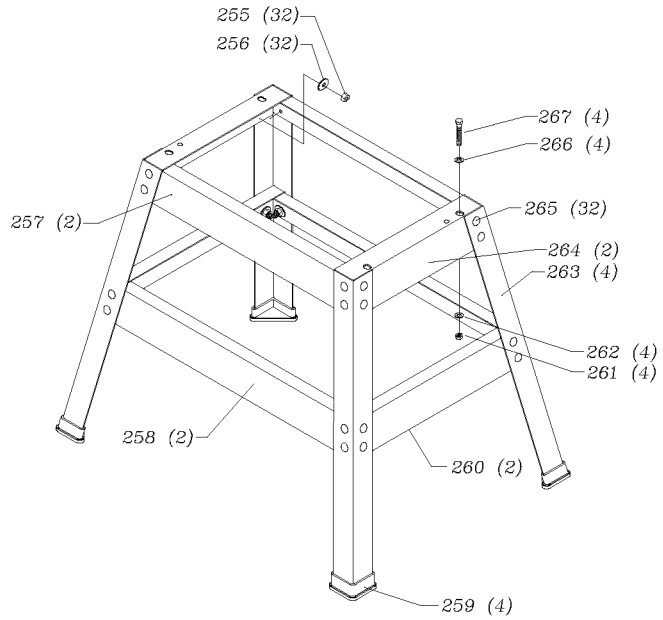

AVAILABLE AS AN ACCESSORY

WIRING DIAGRAM
RELAY

Parts List for 31-695 Type 2

Item Number	Part Number	Description	Qty Required
1	31-405	6X48 A.O. BELT 50G	1
1	31-406	6X48 BELT 120 GRIT	1
1	31-402	6X48 A.O. BELT 80G	1
1	31-404	6X48 AO BELT 100G	1
2	1346378	SUPPORT BRACKET	1
3	1341046	SCREW	3
4	1346377	RETAINER	1
5	1313124	WAVE WASHER	1
6	1086894S	BEARING	1
7	1243407	RING	1
8	1346375	DRIVE SHAFT	1
9	1346373	GRAPHITE PAD	1
10	1243494	SCREW	2
11	1346369	DRIVE DRUM ASSY	1
12	1243407	RING	1
13	1086894S	BEARING	1
14	000000-00	No Longer Available	1
15	1346366	TRUNNION	1
16	488813-00	LOCK WASHER	1
17	1346365	SPECIAL SCREW	1
18	1346367	BEARING RETAINER	1
19	488874-00	LOCK WASHER	1
20	1246104	CAP SCREW	1
21	1243494	SCREW	1
22	1346363	PULLEY	1
22	1346364	DRIVE BELT	1
23	491834-00	ROTATION LABEL	1

Parts List for 31-695 Type 2

Item Number	Part Number	Description	Qty Required
24	488874-00	LOCK WASHER	2
25	1246140	FL WASHER	2
26	1346361	SCREW	2
27	1243494	SCREW	1
29	1346360	DISC PLATE	1
30	1346359	KEY	1
32	1246164	SCREW	3
33	1346357	DISC COVER	1
34	1345156	SEAL	1
35	1346362	BELT COVER	1
36	1246104	CAP SCREW	3
37	488874-00	LOCK WASHER	3
38	1346372	FRAME	1
38	491833-00	LABEL	1
38	000000-00	No Longer Available	1
39	000000-00	No Longer Available	1
40	000000-00	No Longer Available	1
41	1343642	LOCK NUT	1
43	1346389	BACK STOP	1
44	1246140	FL WASHER	2
45	488874-00	LOCK WASHER	2
46	489382-00	SCREW	2
47	491901-00	WASHER	1
48	491890-00	RING	1
49	400081390008	BEARING	1
50	1346380	IDLER SHAFT	1
51	1346381	IDLER DRUM COVER	1