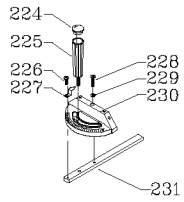

AVAILABLE AS AN ACCESSORY

WIRING DIAGRAM
RELAY

Parts List for 31-695 Type 2

Item Number	Part Number	Description	Qty Required
1	31-405	6X48 A.O. BELT 50G	1
1	31-406	6X48 BELT 120 GRIT	1
1	31-402	6X48 A.O. BELT 80G	1
1	31-404	6X48 AO BELT 100G	1
2	1346378	SUPPORT BRACKET	1
3	1341046	SCREW	3
4	1346377	RETAINER	1
5	1313124	WAVE WASHER	1
6	1086894S	BEARING	1
7	1243407	RING	1
8	1346375	DRIVE SHAFT	1
9	1346373	GRAPHITE PAD	1
10	1243494	SCREW	2
11	1346369	DRIVE DRUM ASSY	1
12	1243407	RING	1
13	1086894S	BEARING	1
14	000000-00	No Longer Available	1
15	1346366	TRUNNION	1
16	488813-00	LOCK WASHER	1
17	1346365	SPECIAL SCREW	1
18	1346367	BEARING RETAINER	1
19	488874-00	LOCK WASHER	1
20	1246104	CAP SCREW	1
21	1243494	SCREW	1
22	1346363	PULLEY	1
22	1346364	DRIVE BELT	1
23	491834-00	ROTATION LABEL	1

Parts List for 31-695 Type 2

Item Number	Part Number	Description	Qty Required
24	488874-00	LOCK WASHER	2
25	1246140	FL WASHER	2
26	1346361	SCREW	2
27	1243494	SCREW	1
29	1346360	DISC PLATE	1
30	1346359	KEY	1
32	1246164	SCREW	3
33	1346357	DISC COVER	1
34	1345156	SEAL	1
35	1346362	BELT COVER	1
36	1246104	CAP SCREW	3
37	488874-00	LOCK WASHER	3
38	1346372	FRAME	1
38	491833-00	LABEL	1
38	000000-00	No Longer Available	1
39	000000-00	No Longer Available	1
40	000000-00	No Longer Available	1
41	1343642	LOCK NUT	1
43	1346389	BACK STOP	1
44	1246140	FL WASHER	2
45	488874-00	LOCK WASHER	2
46	489382-00	SCREW	2
47	491901-00	WASHER	1
48	491890-00	RING	1
49	400081390008	BEARING	1
50	1346380	IDLER SHAFT	1
51	1346381	IDLER DRUM COVER	1