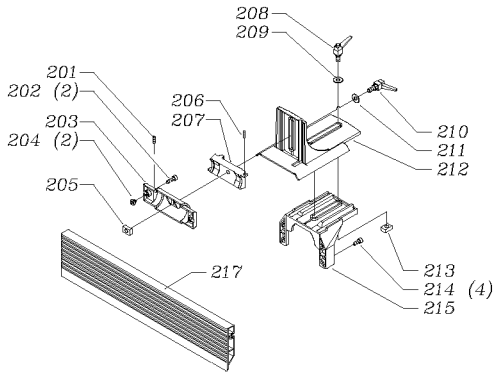

AVAILABLE AS AN ACCESSORY

WIRING DIAGRAM
RELAY

Parts List for 31-695 Type 2

Item Number	Part Number	Description	Qty Required
1	31-405	6X48 A.O. BELT 50G	1
1	31-406	6X48 BELT 120 GRIT	1
1	31-402	6X48 A.O. BELT 80G	1
1	31-404	6X48 AO BELT 100G	1
2	1346378	SUPPORT BRACKET	1
3	1341046	SCREW	3
4	1346377	RETAINER	1
5	1313124	WAVE WASHER	1
6	1086894S	BEARING	1
7	1243407	RING	1
8	1346375	DRIVE SHAFT	1
9	1346373	GRAPHITE PAD	1
10	1243494	SCREW	2
11	1346369	DRIVE DRUM ASSY	1
12	1243407	RING	1
13	1086894S	BEARING	1
14	000000-00	No Longer Available	1
15	1346366	TRUNNION	1
16	488813-00	LOCK WASHER	1
17	1346365	SPECIAL SCREW	1
18	1346367	BEARING RETAINER	1
19	488874-00	LOCK WASHER	1
20	1246104	CAP SCREW	1
21	1243494	SCREW	1
22	1346363	PULLEY	1
22	1346364	DRIVE BELT	1
23	491834-00	ROTATION LABEL	1

Parts List for 31-695 Type 2

Item Number	Part Number	Description	Qty Required
24	488874-00	LOCK WASHER	2
25	1246140	FL WASHER	2
26	1346361	SCREW	2
27	1243494	SCREW	1
29	1346360	DISC PLATE	1
30	1346359	KEY	1
32	1246164	SCREW	3
33	1346357	DISC COVER	1
34	1345156	SEAL	1
35	1346362	BELT COVER	1
36	1246104	CAP SCREW	3
37	488874-00	LOCK WASHER	3
38	1346372	FRAME	1
38	491833-00	LABEL	1
38	000000-00	No Longer Available	1
39	000000-00	No Longer Available	1
40	000000-00	No Longer Available	1
41	1343642	LOCK NUT	1
43	1346389	BACK STOP	1
44	1246140	FL WASHER	2
45	488874-00	LOCK WASHER	2
46	489382-00	SCREW	2
47	491901-00	WASHER	1
48	491890-00	RING	1
49	400081390008	BEARING	1
50	1346380	IDLER SHAFT	1
51	1346381	IDLER DRUM COVER	1